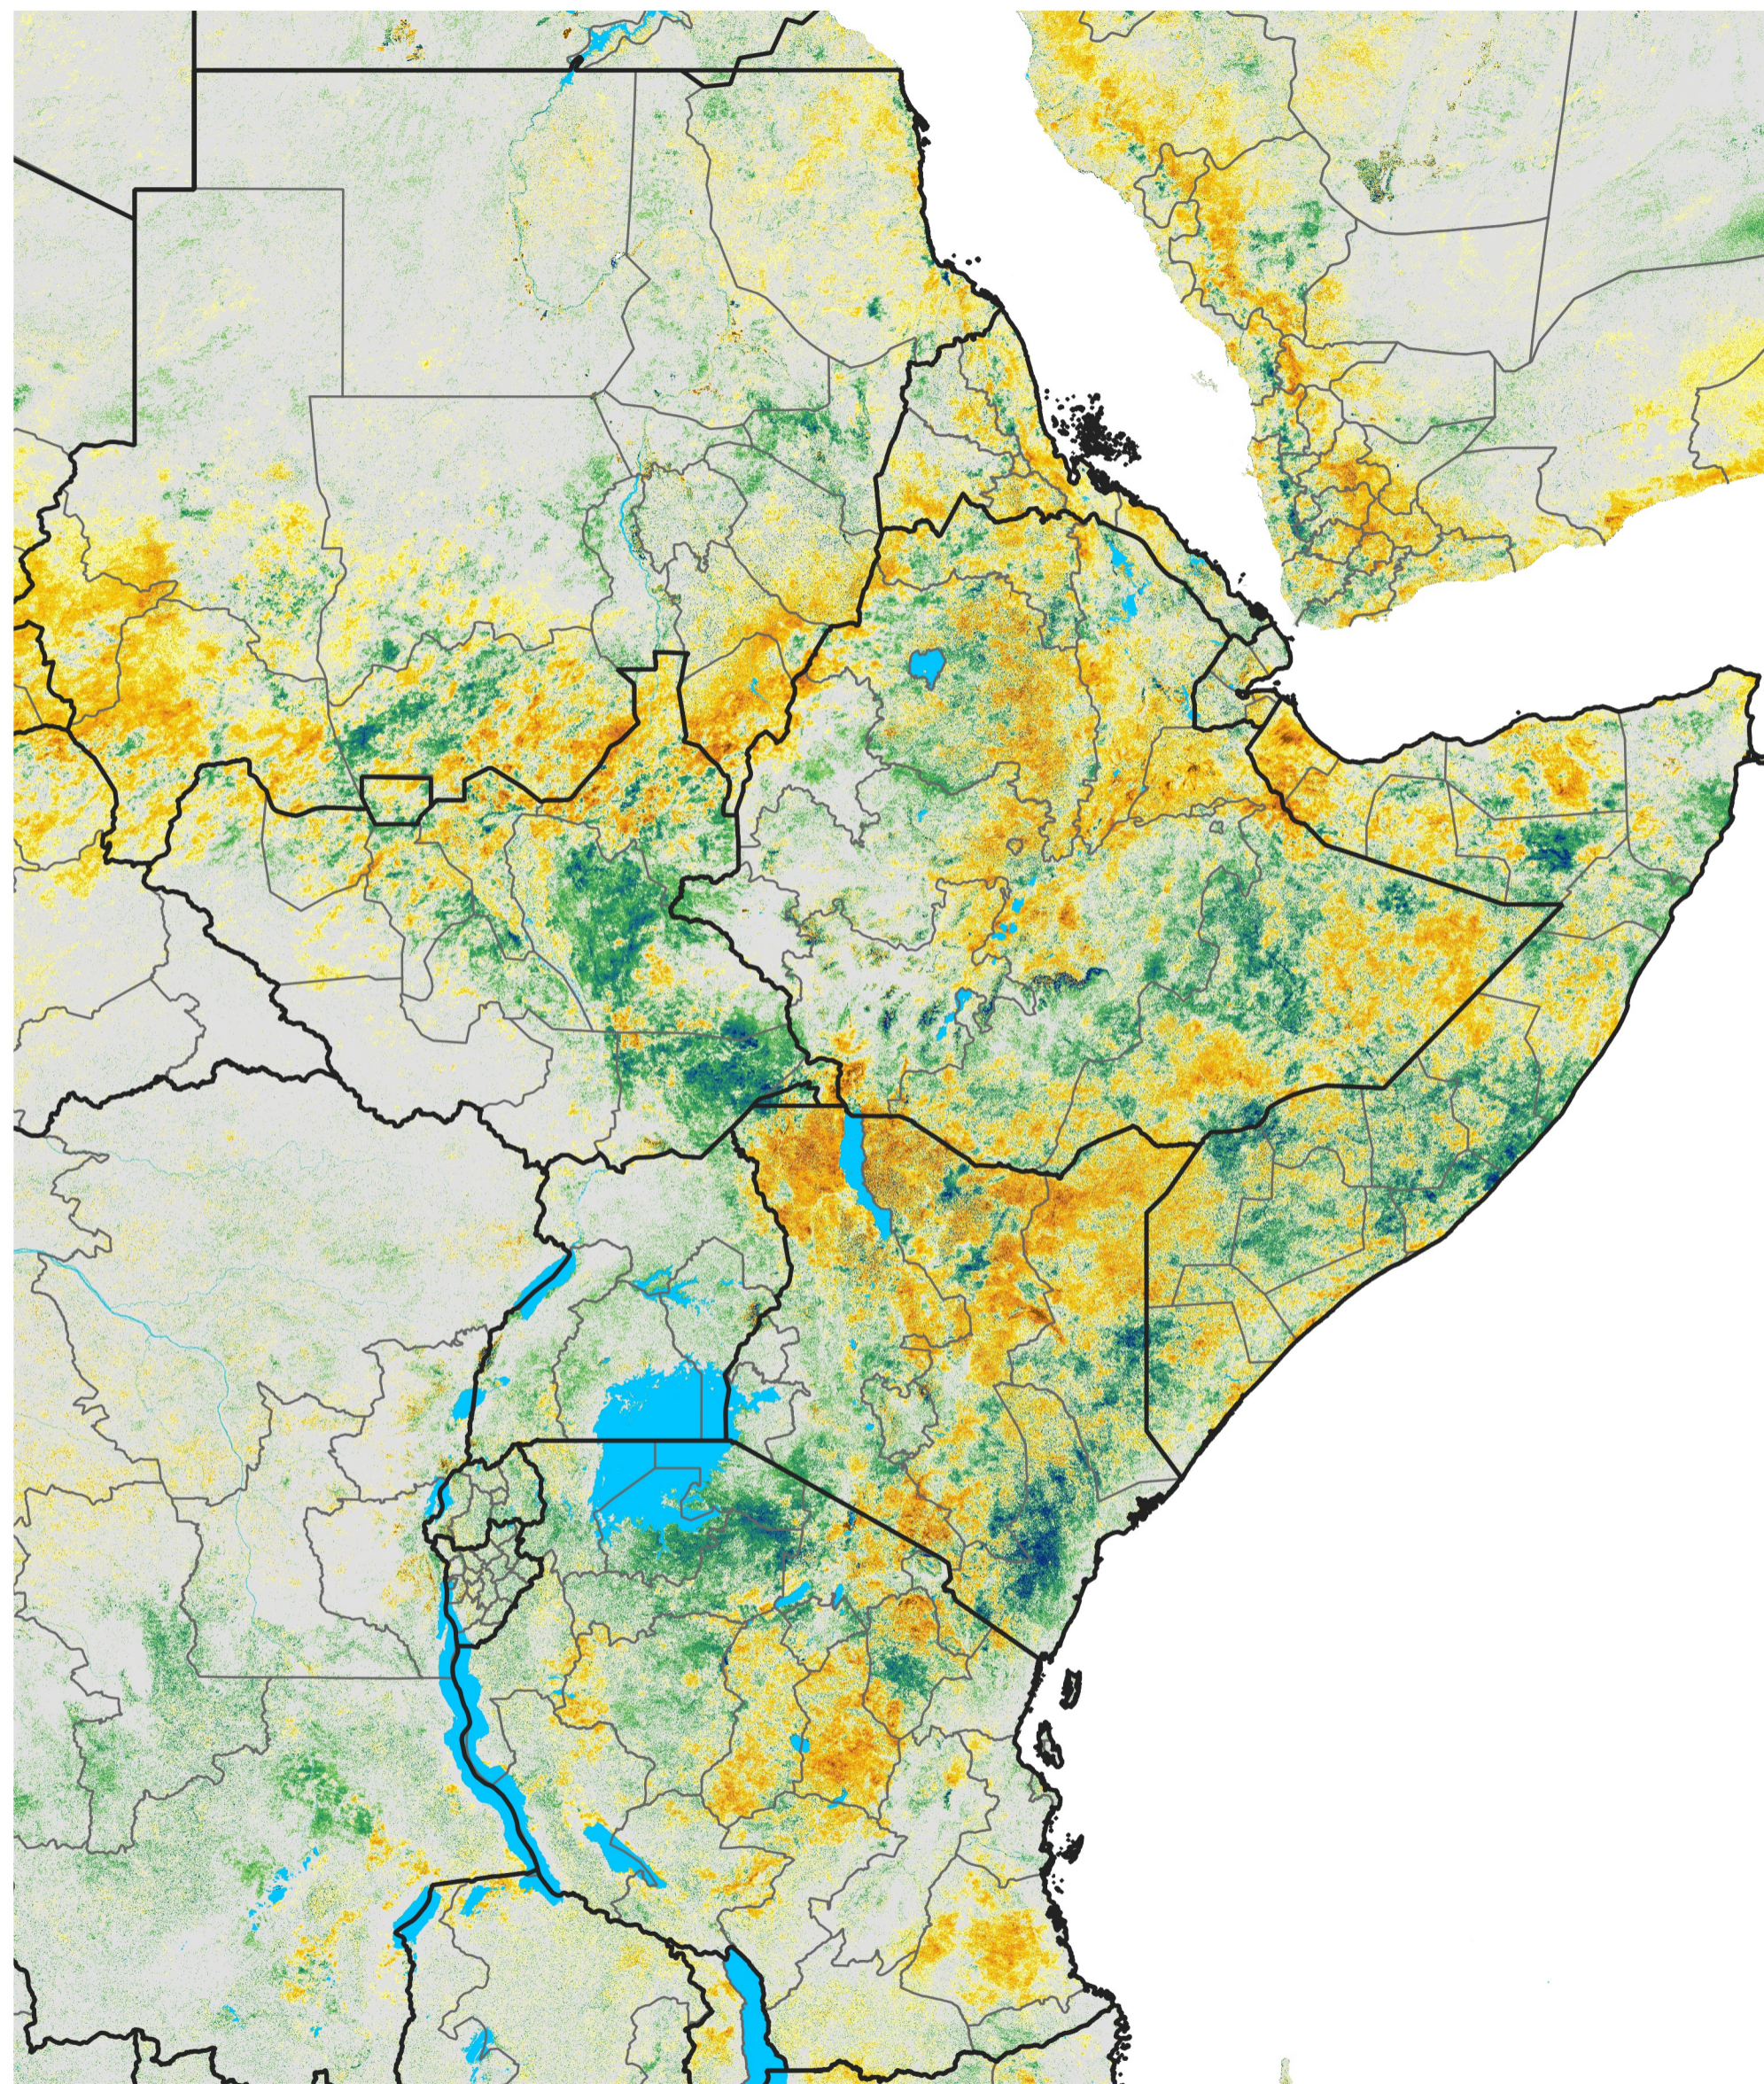

East Africa Percent of Mean NDVI

2015 / Mean (2012 - 2021)

Period 34 / Jun 11 - 20, 2015

Percent of Normal