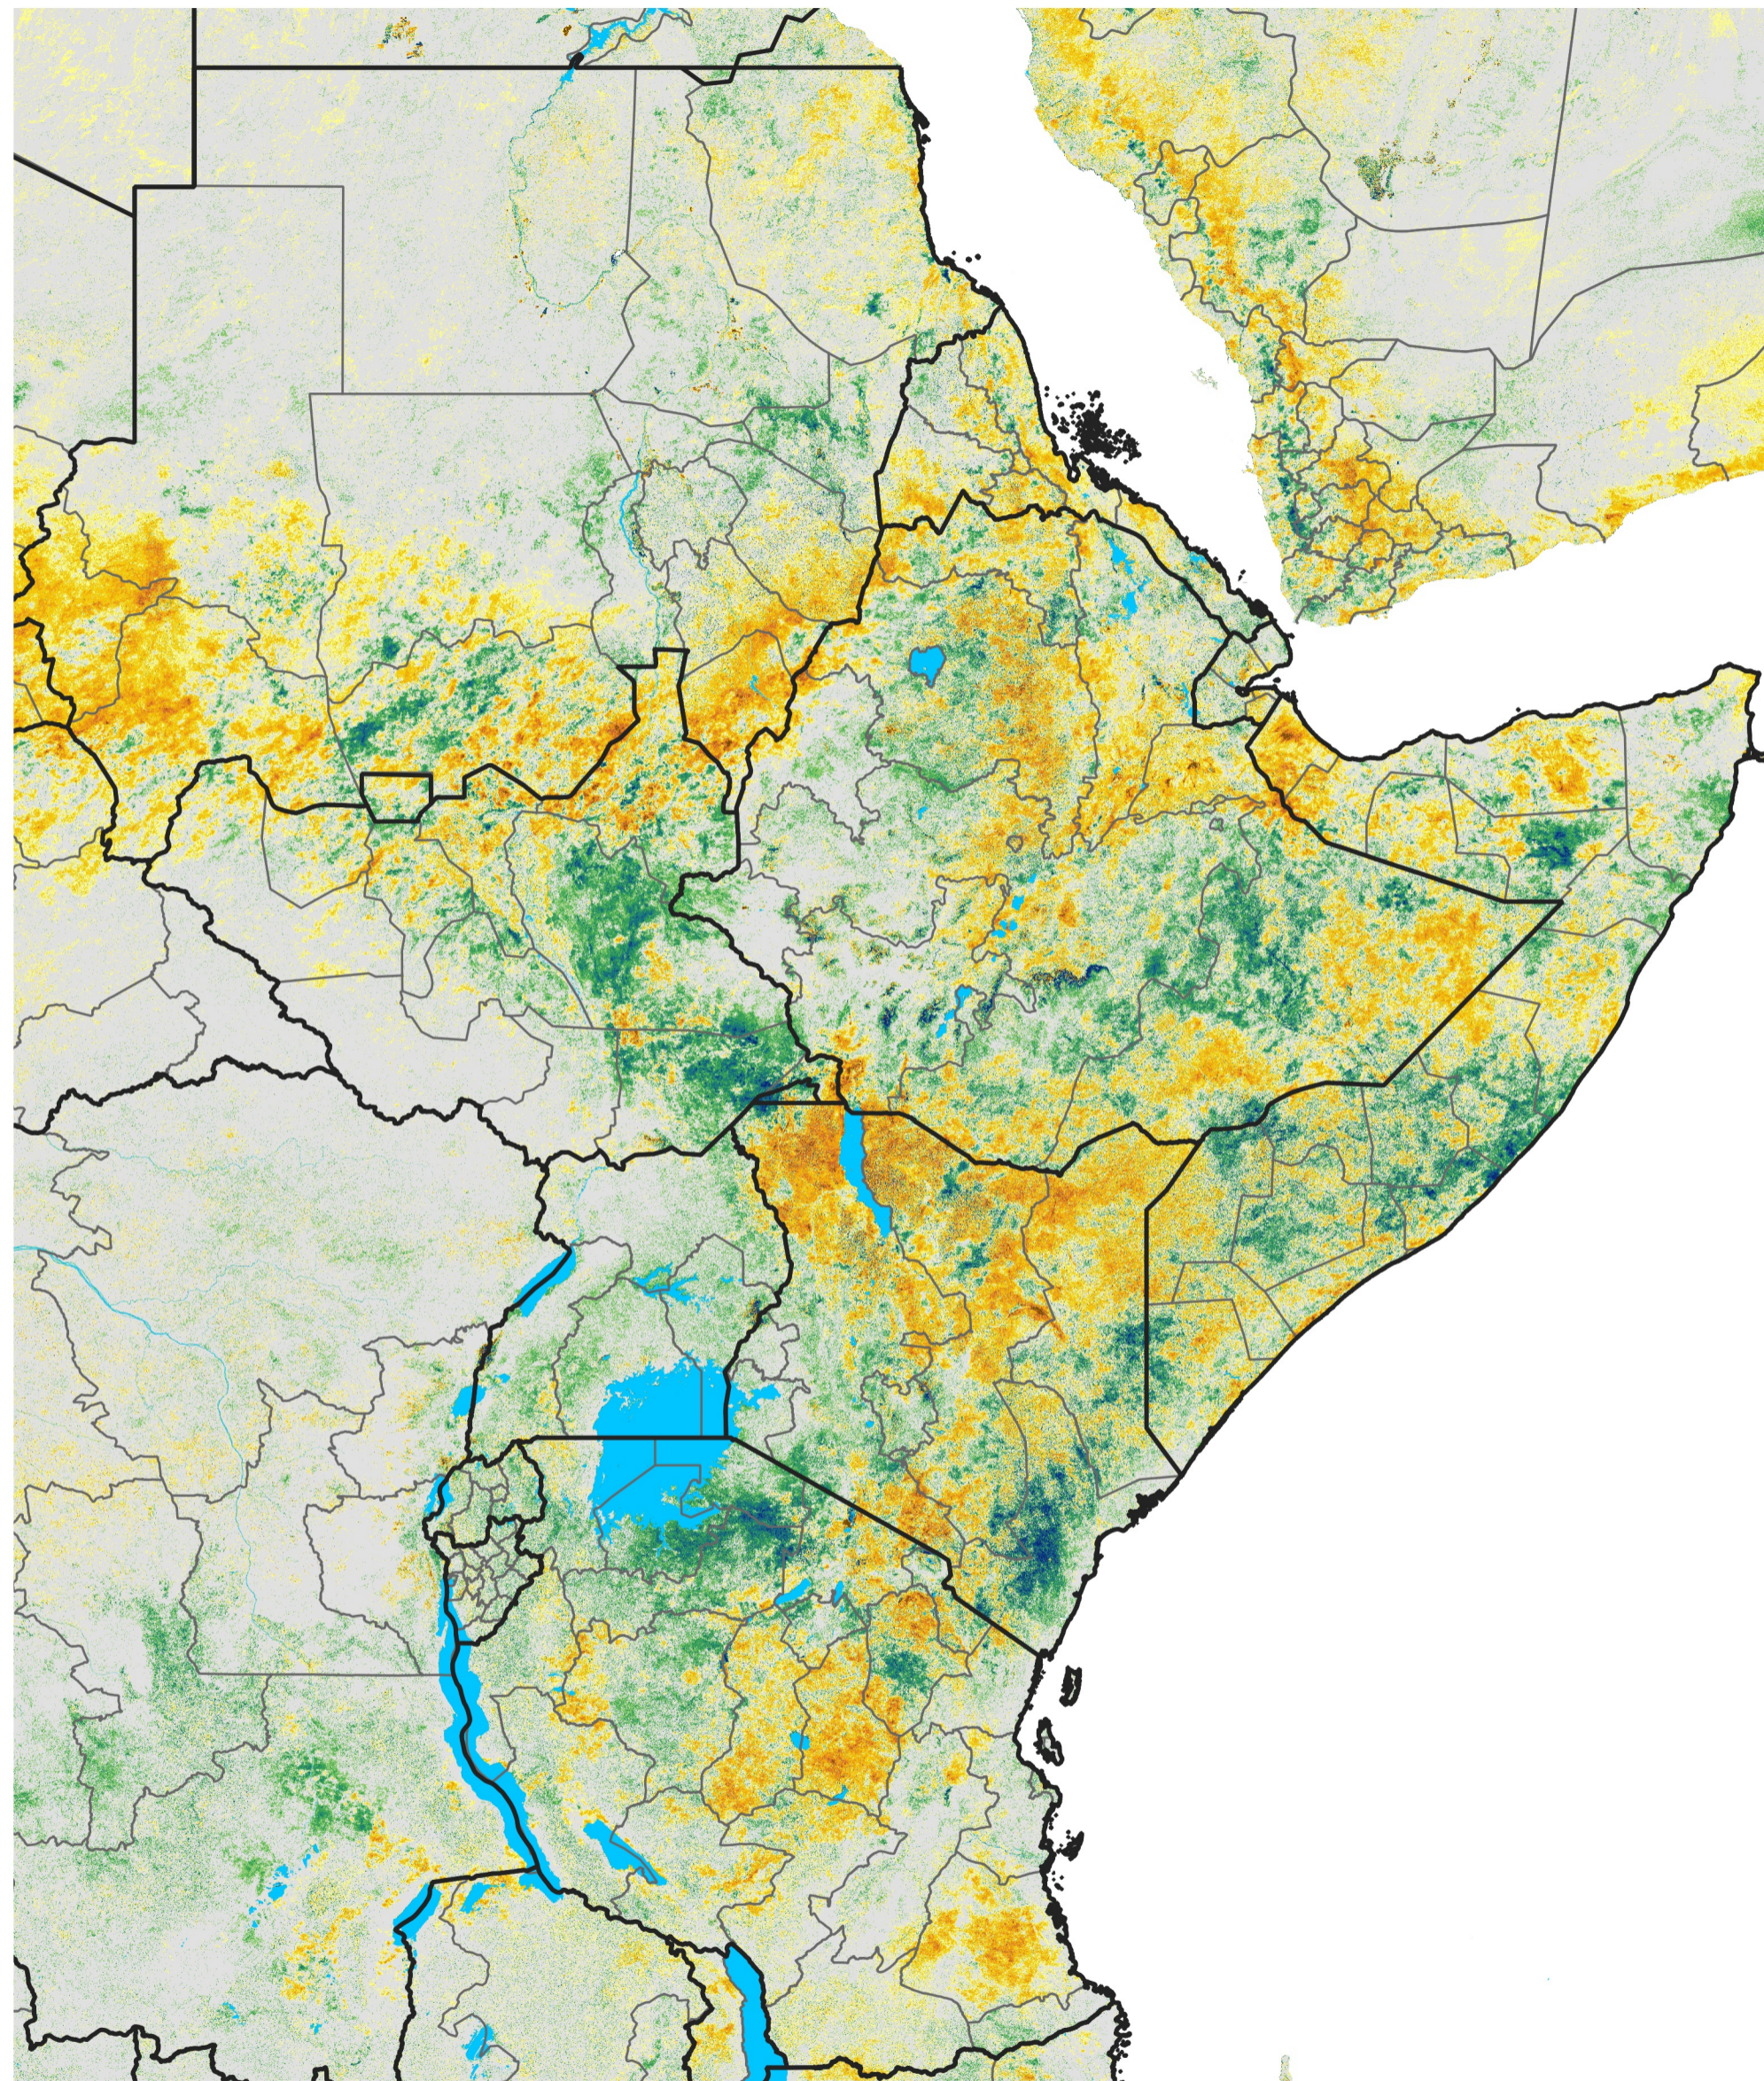

East Africa Percent of Mean NDVI

2015 / Mean (2012 - 2021)

Period 35 / Jun 16 - 25, 2015

Percent of Normal