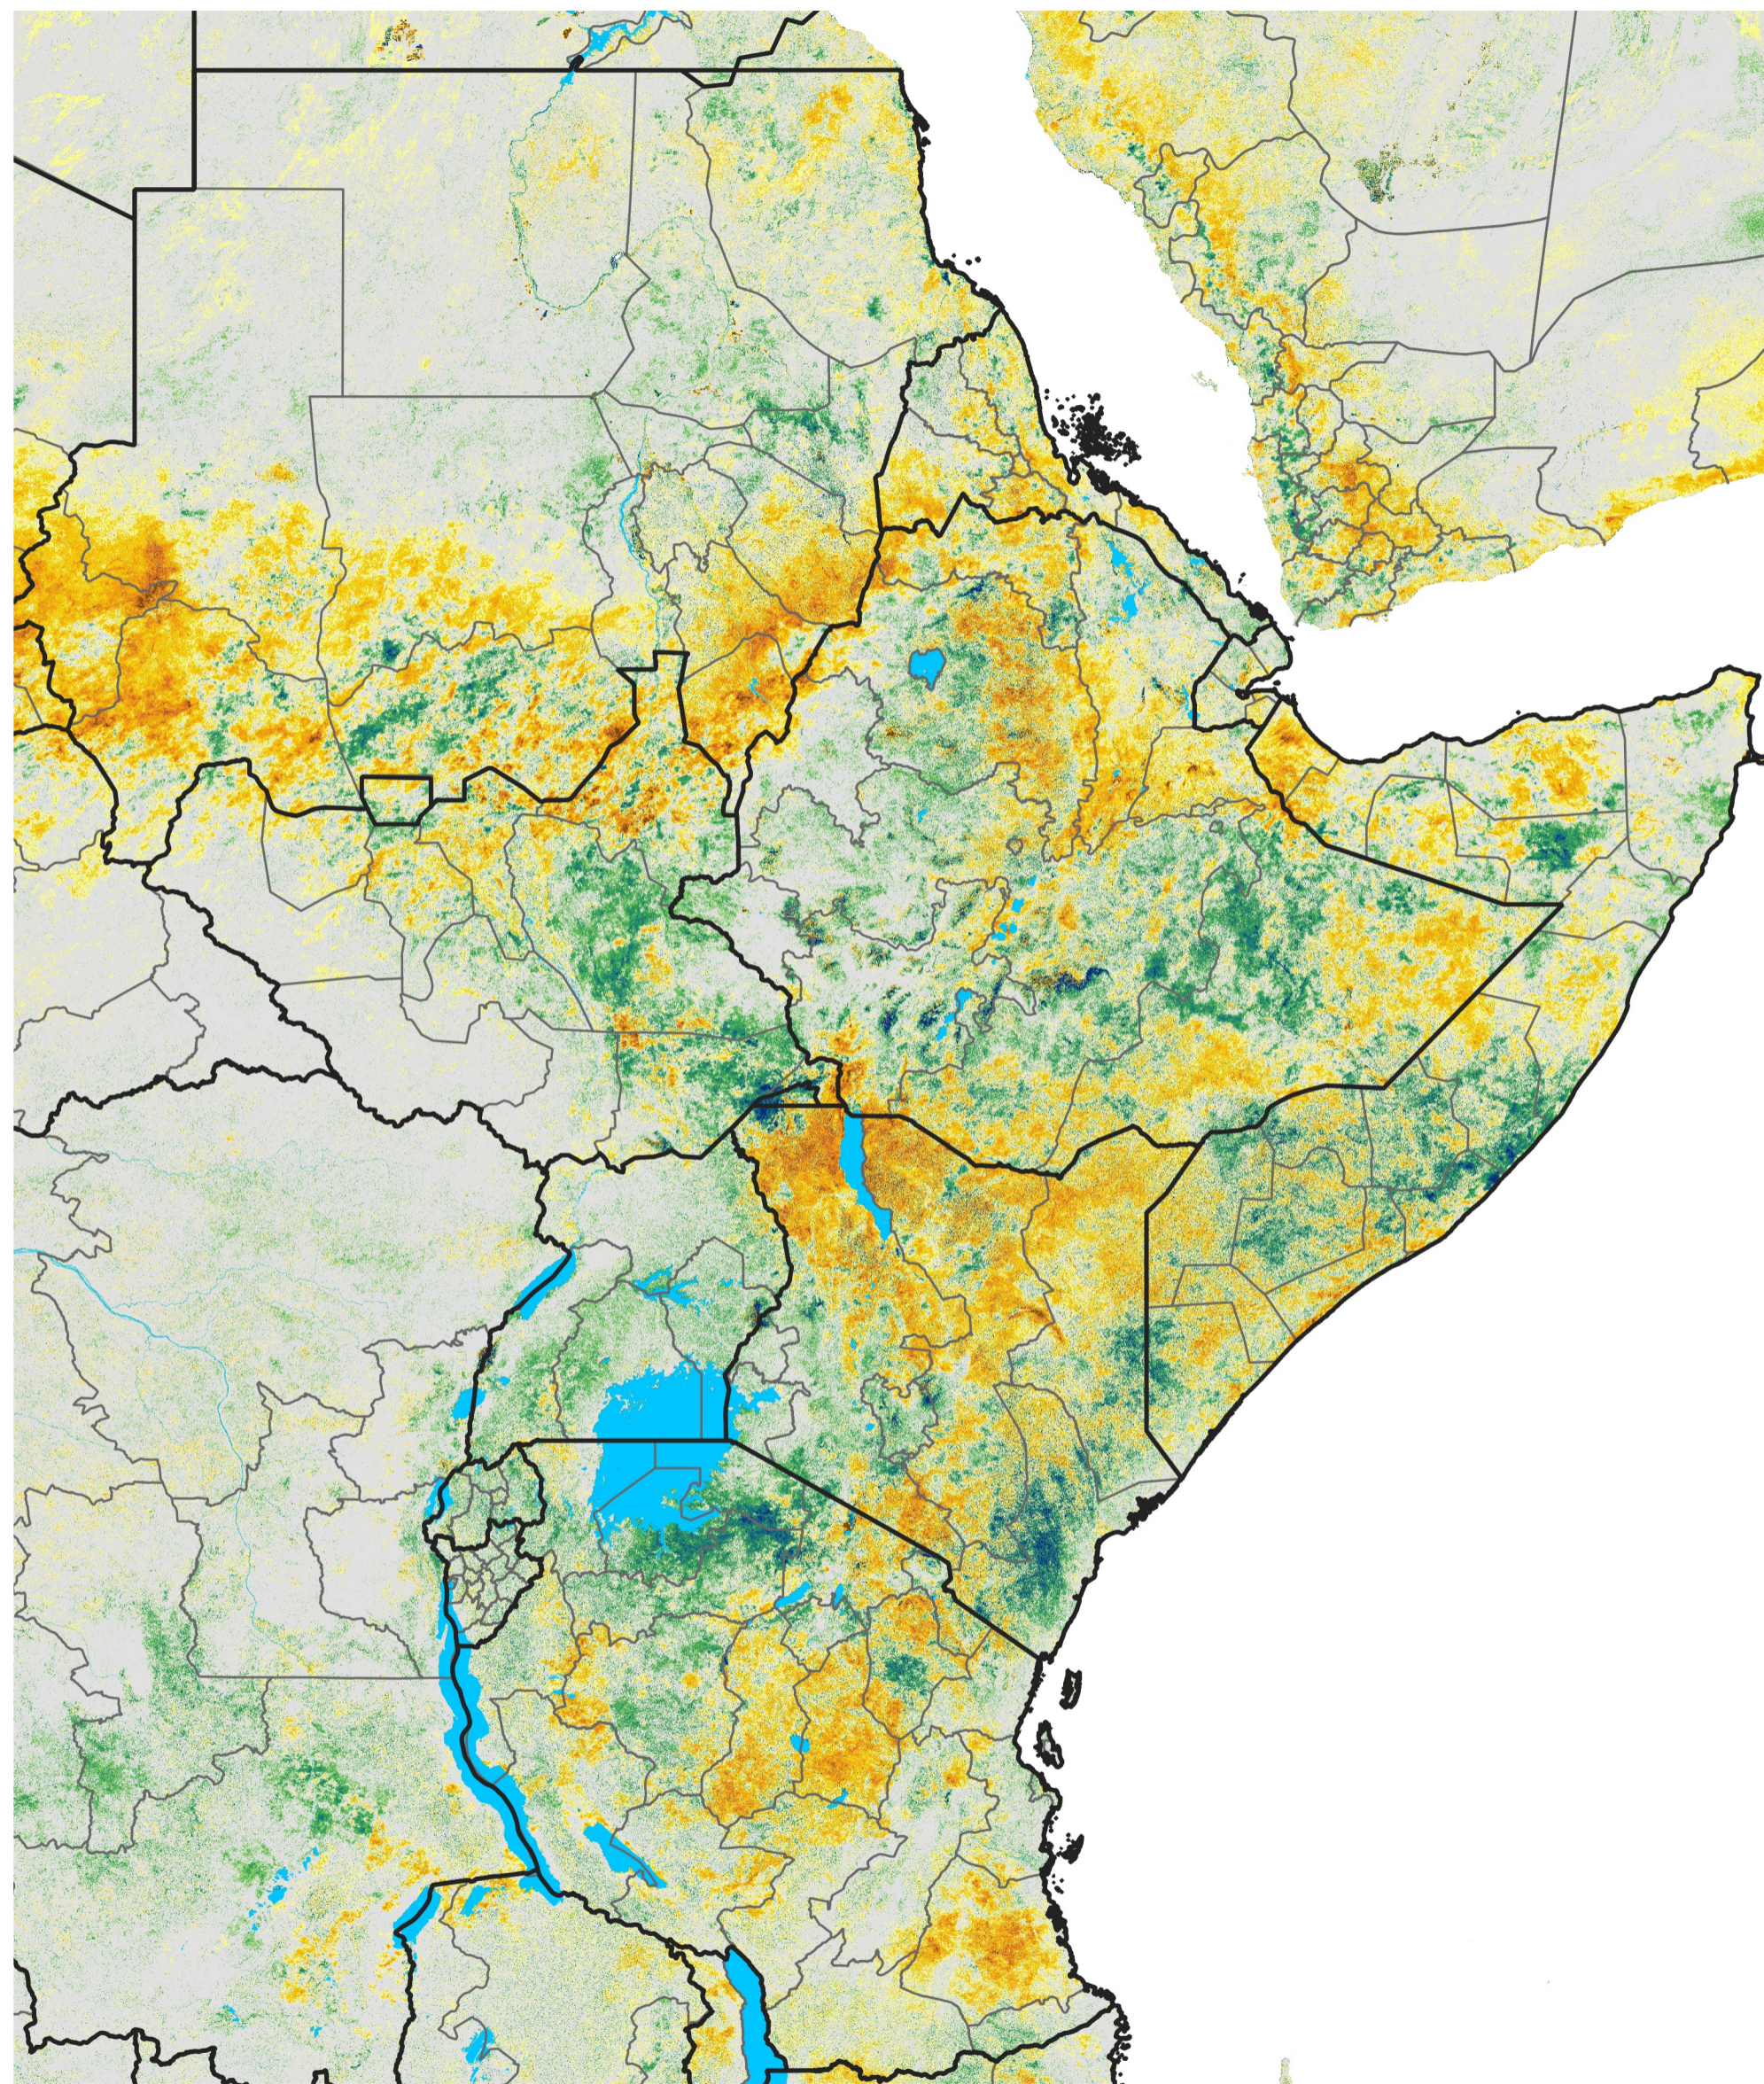

# East Africa Percent of Mean NDVI

2015 / Mean (2012 - 2021)

Period 37 / Jun 26 - Jul 05, 2015

## Percent of Normal