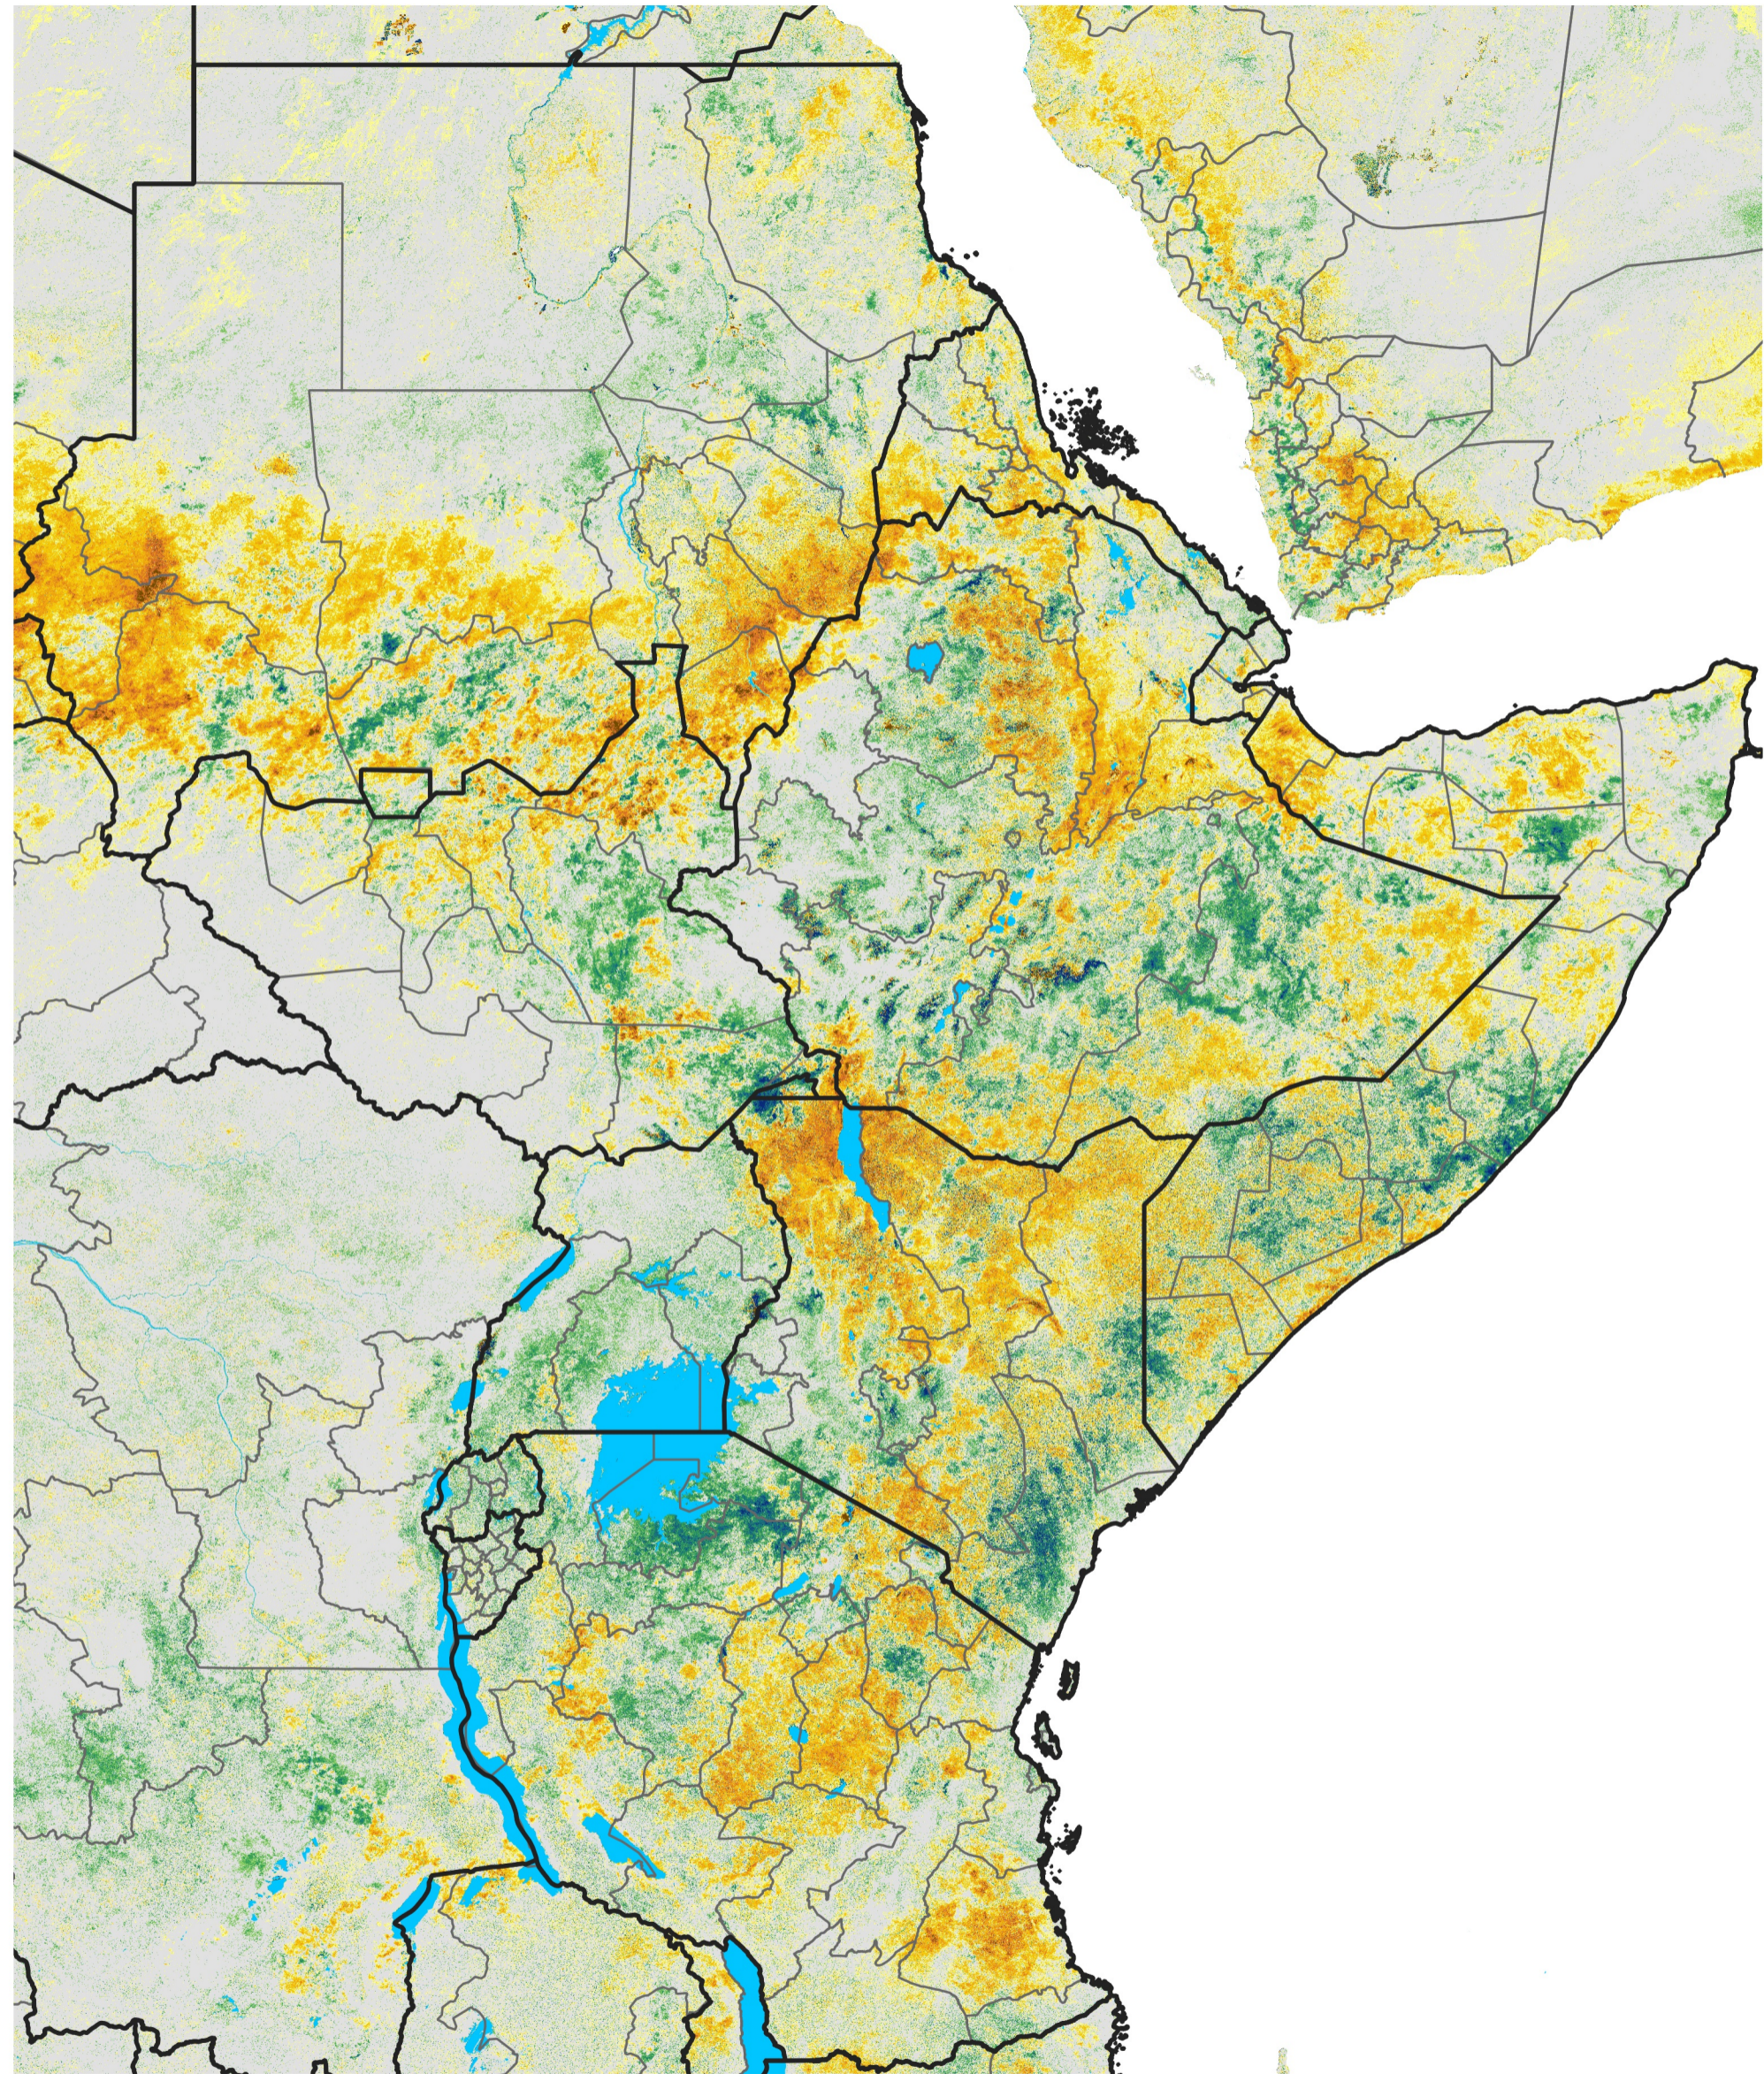

East Africa Percent of Mean NDVI

2015 / Mean (2012 - 2021)

Period 38 / Jul 01 - 10, 2015

Percent of Normal