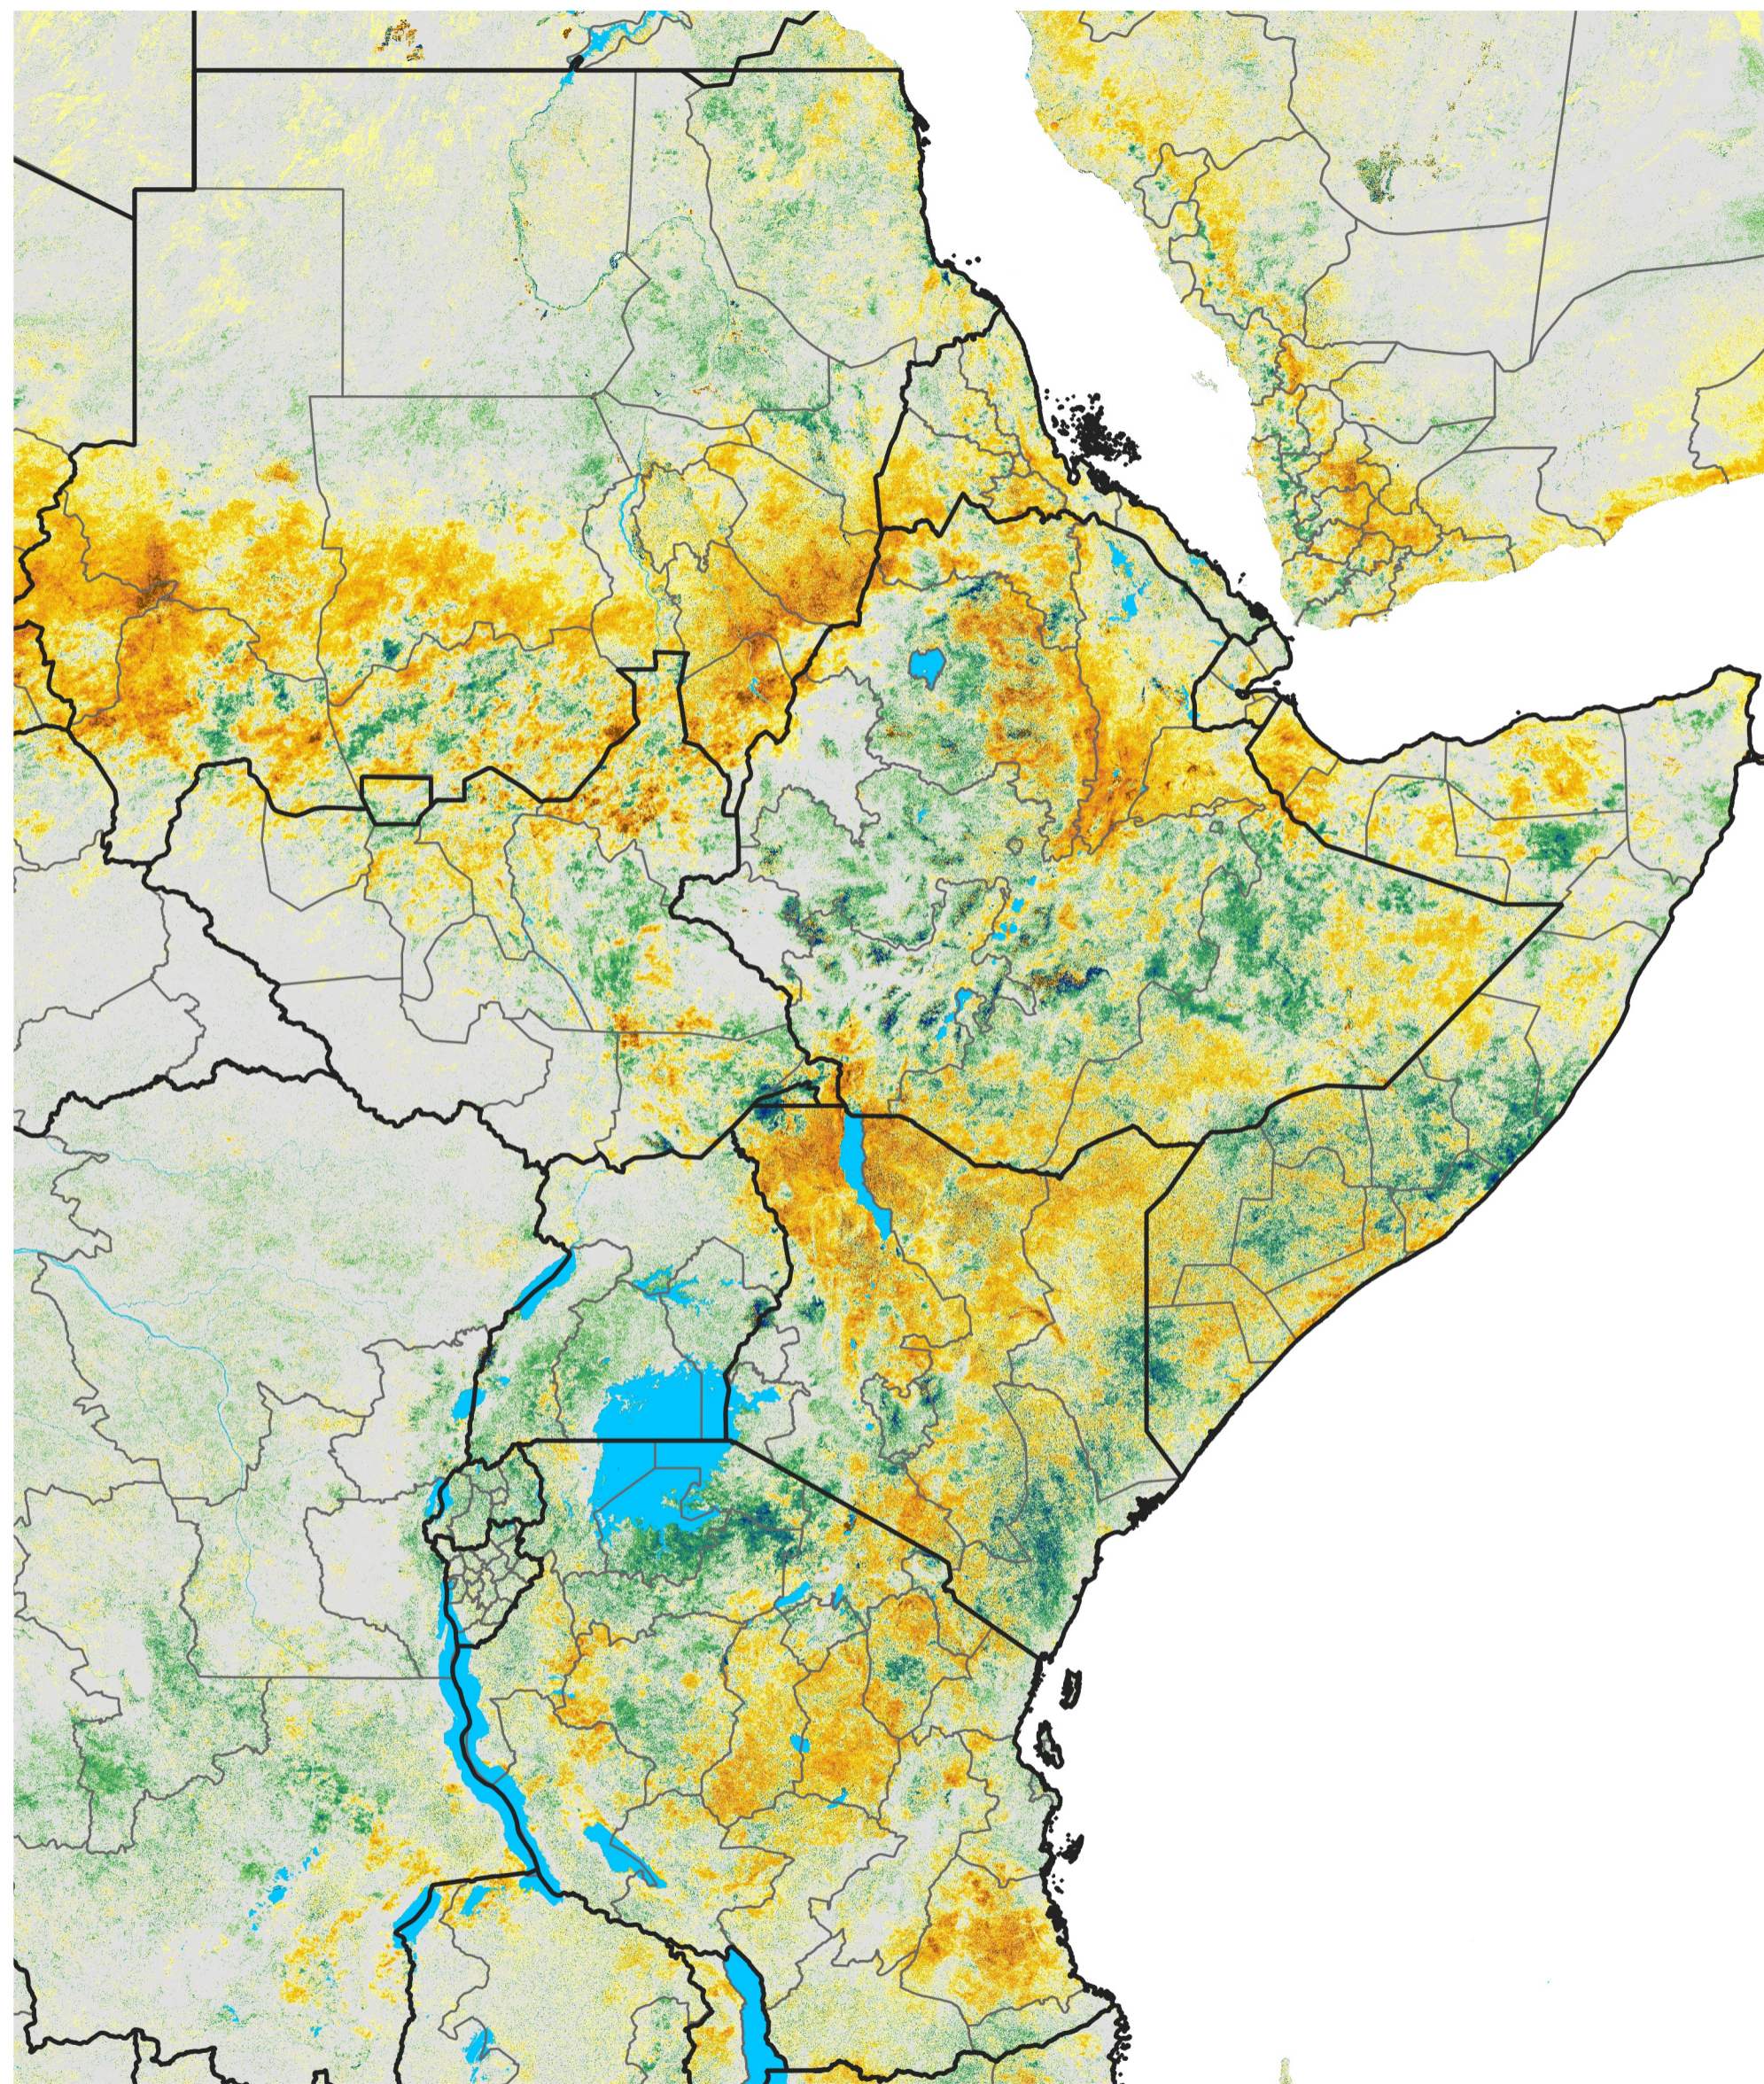

# East Africa Percent of Mean NDVI

2015 / Mean (2012 - 2021)

Period 39 / Jul 06 - 15, 2015

## Percent of Normal