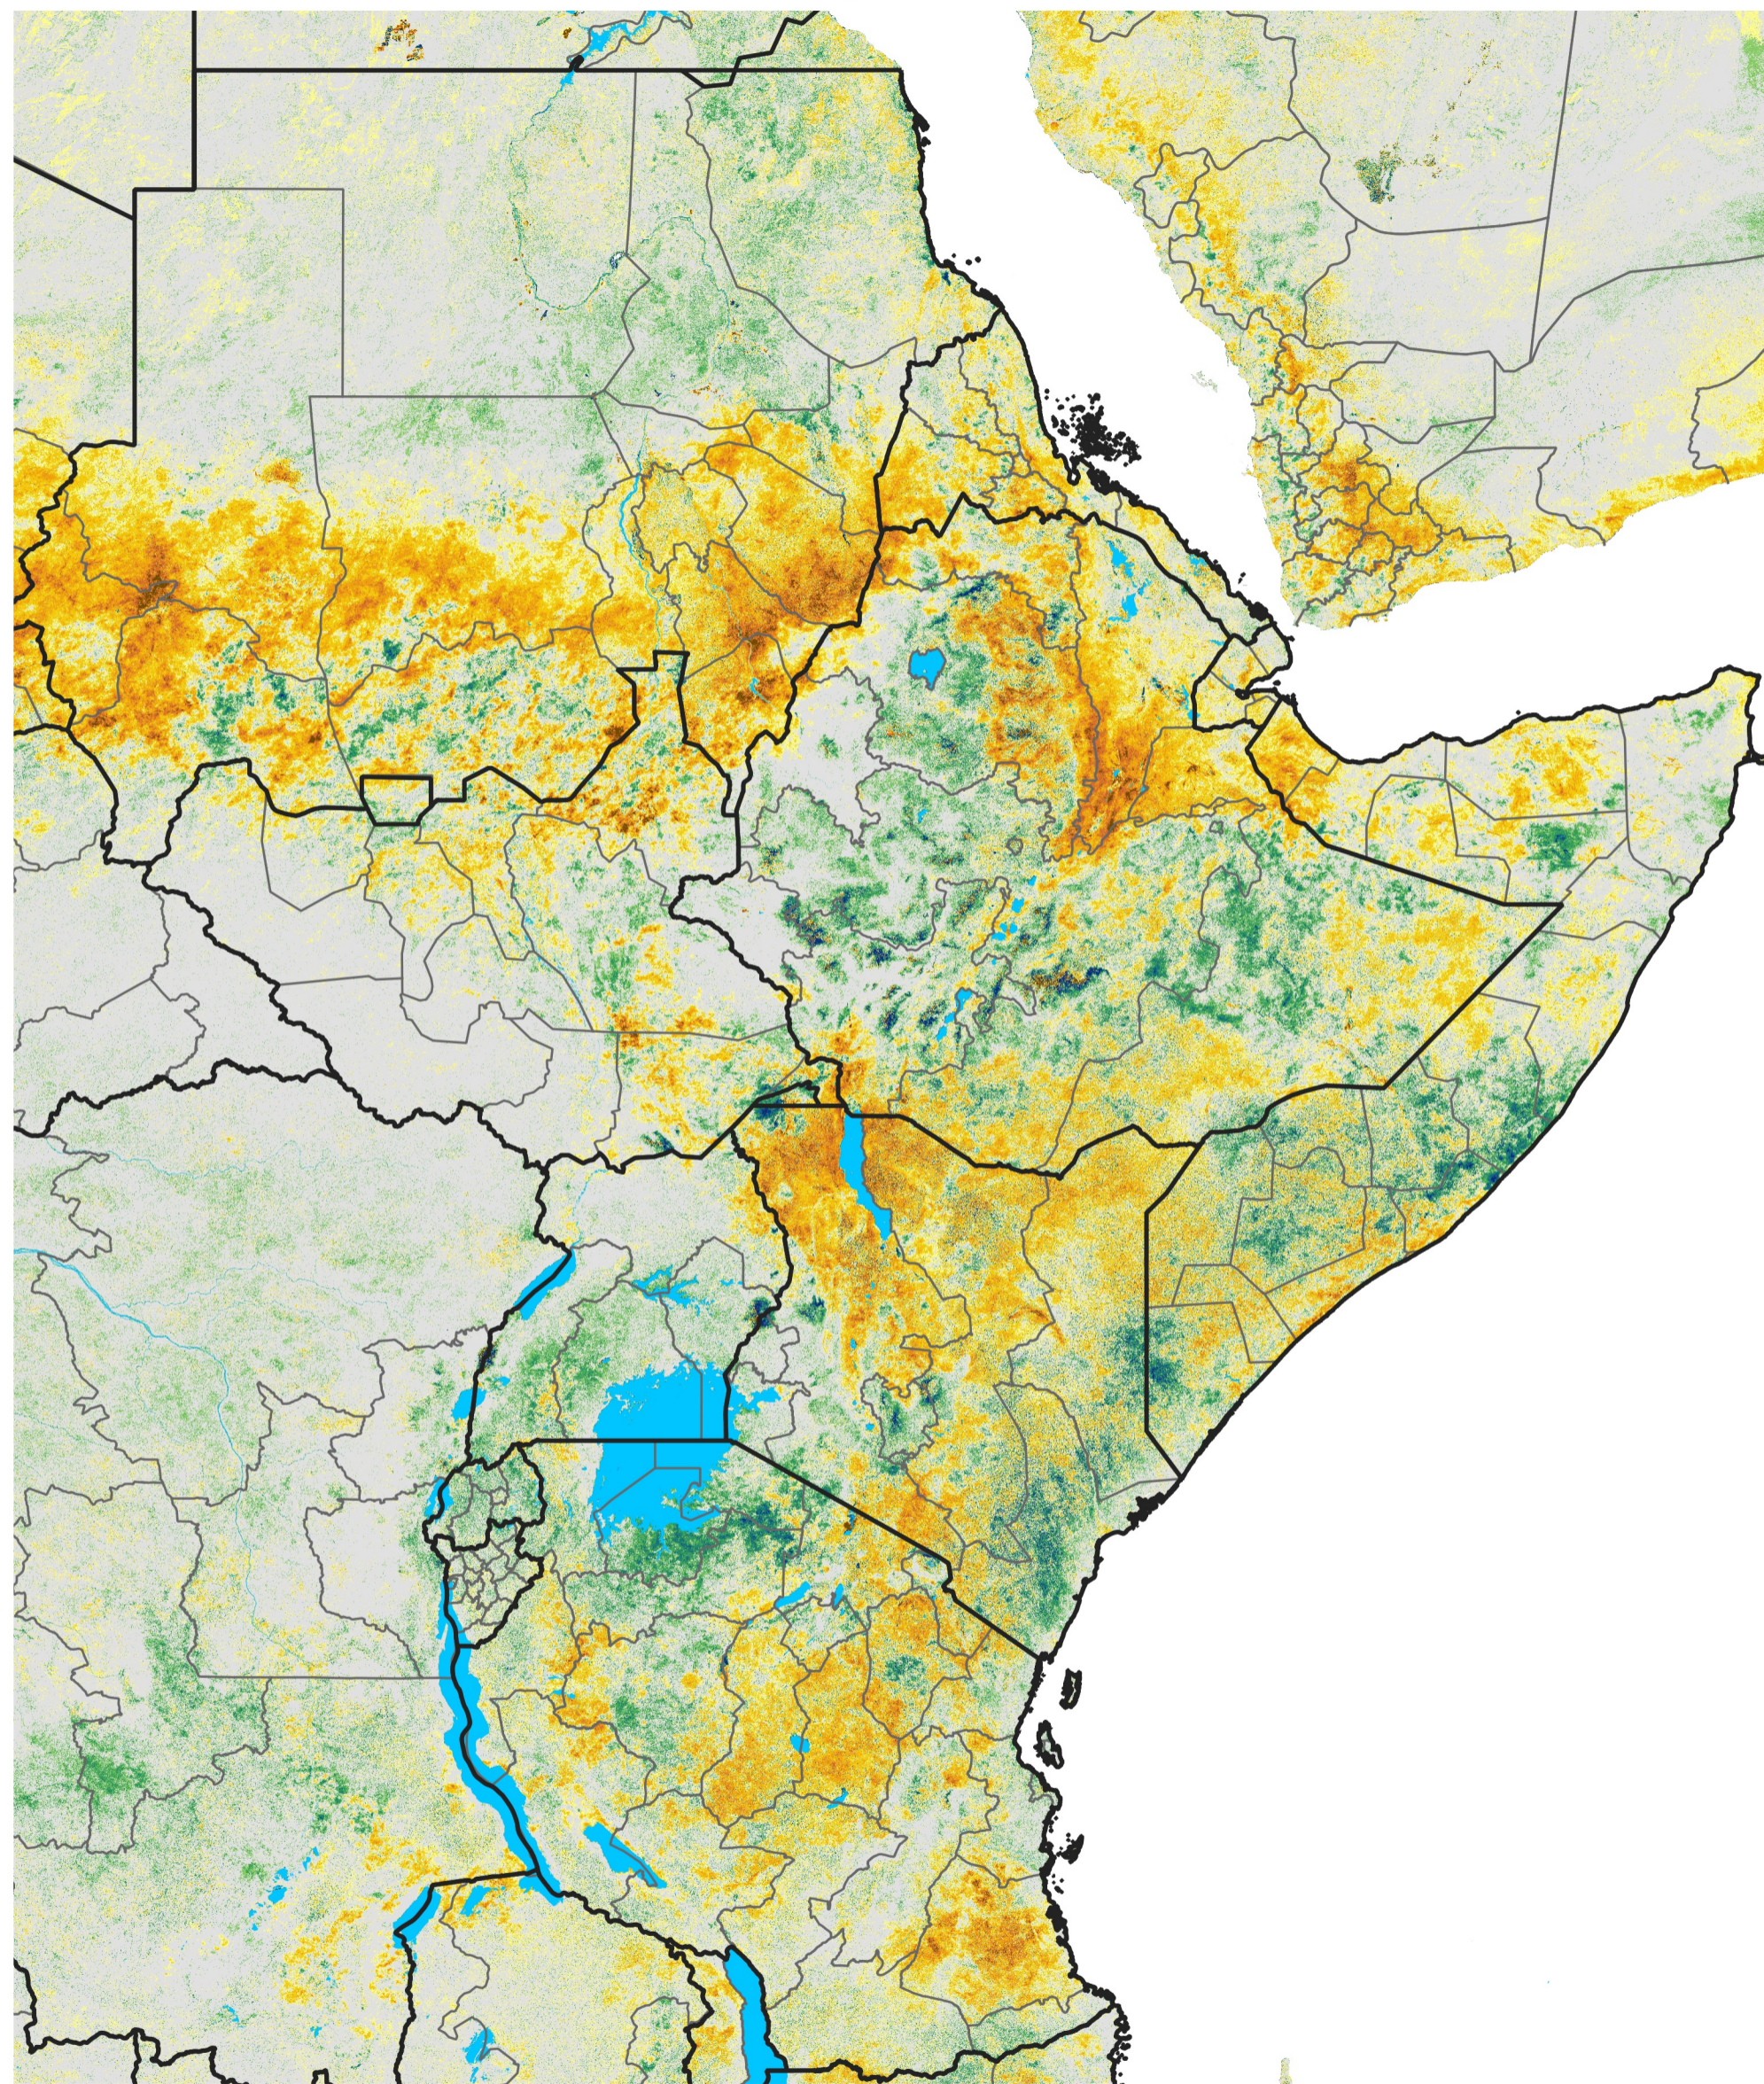

East Africa Percent of Mean NDVI

2015 / Mean (2012 - 2021)

Period 40 / Jul 11 - 20, 2015

Percent of Normal