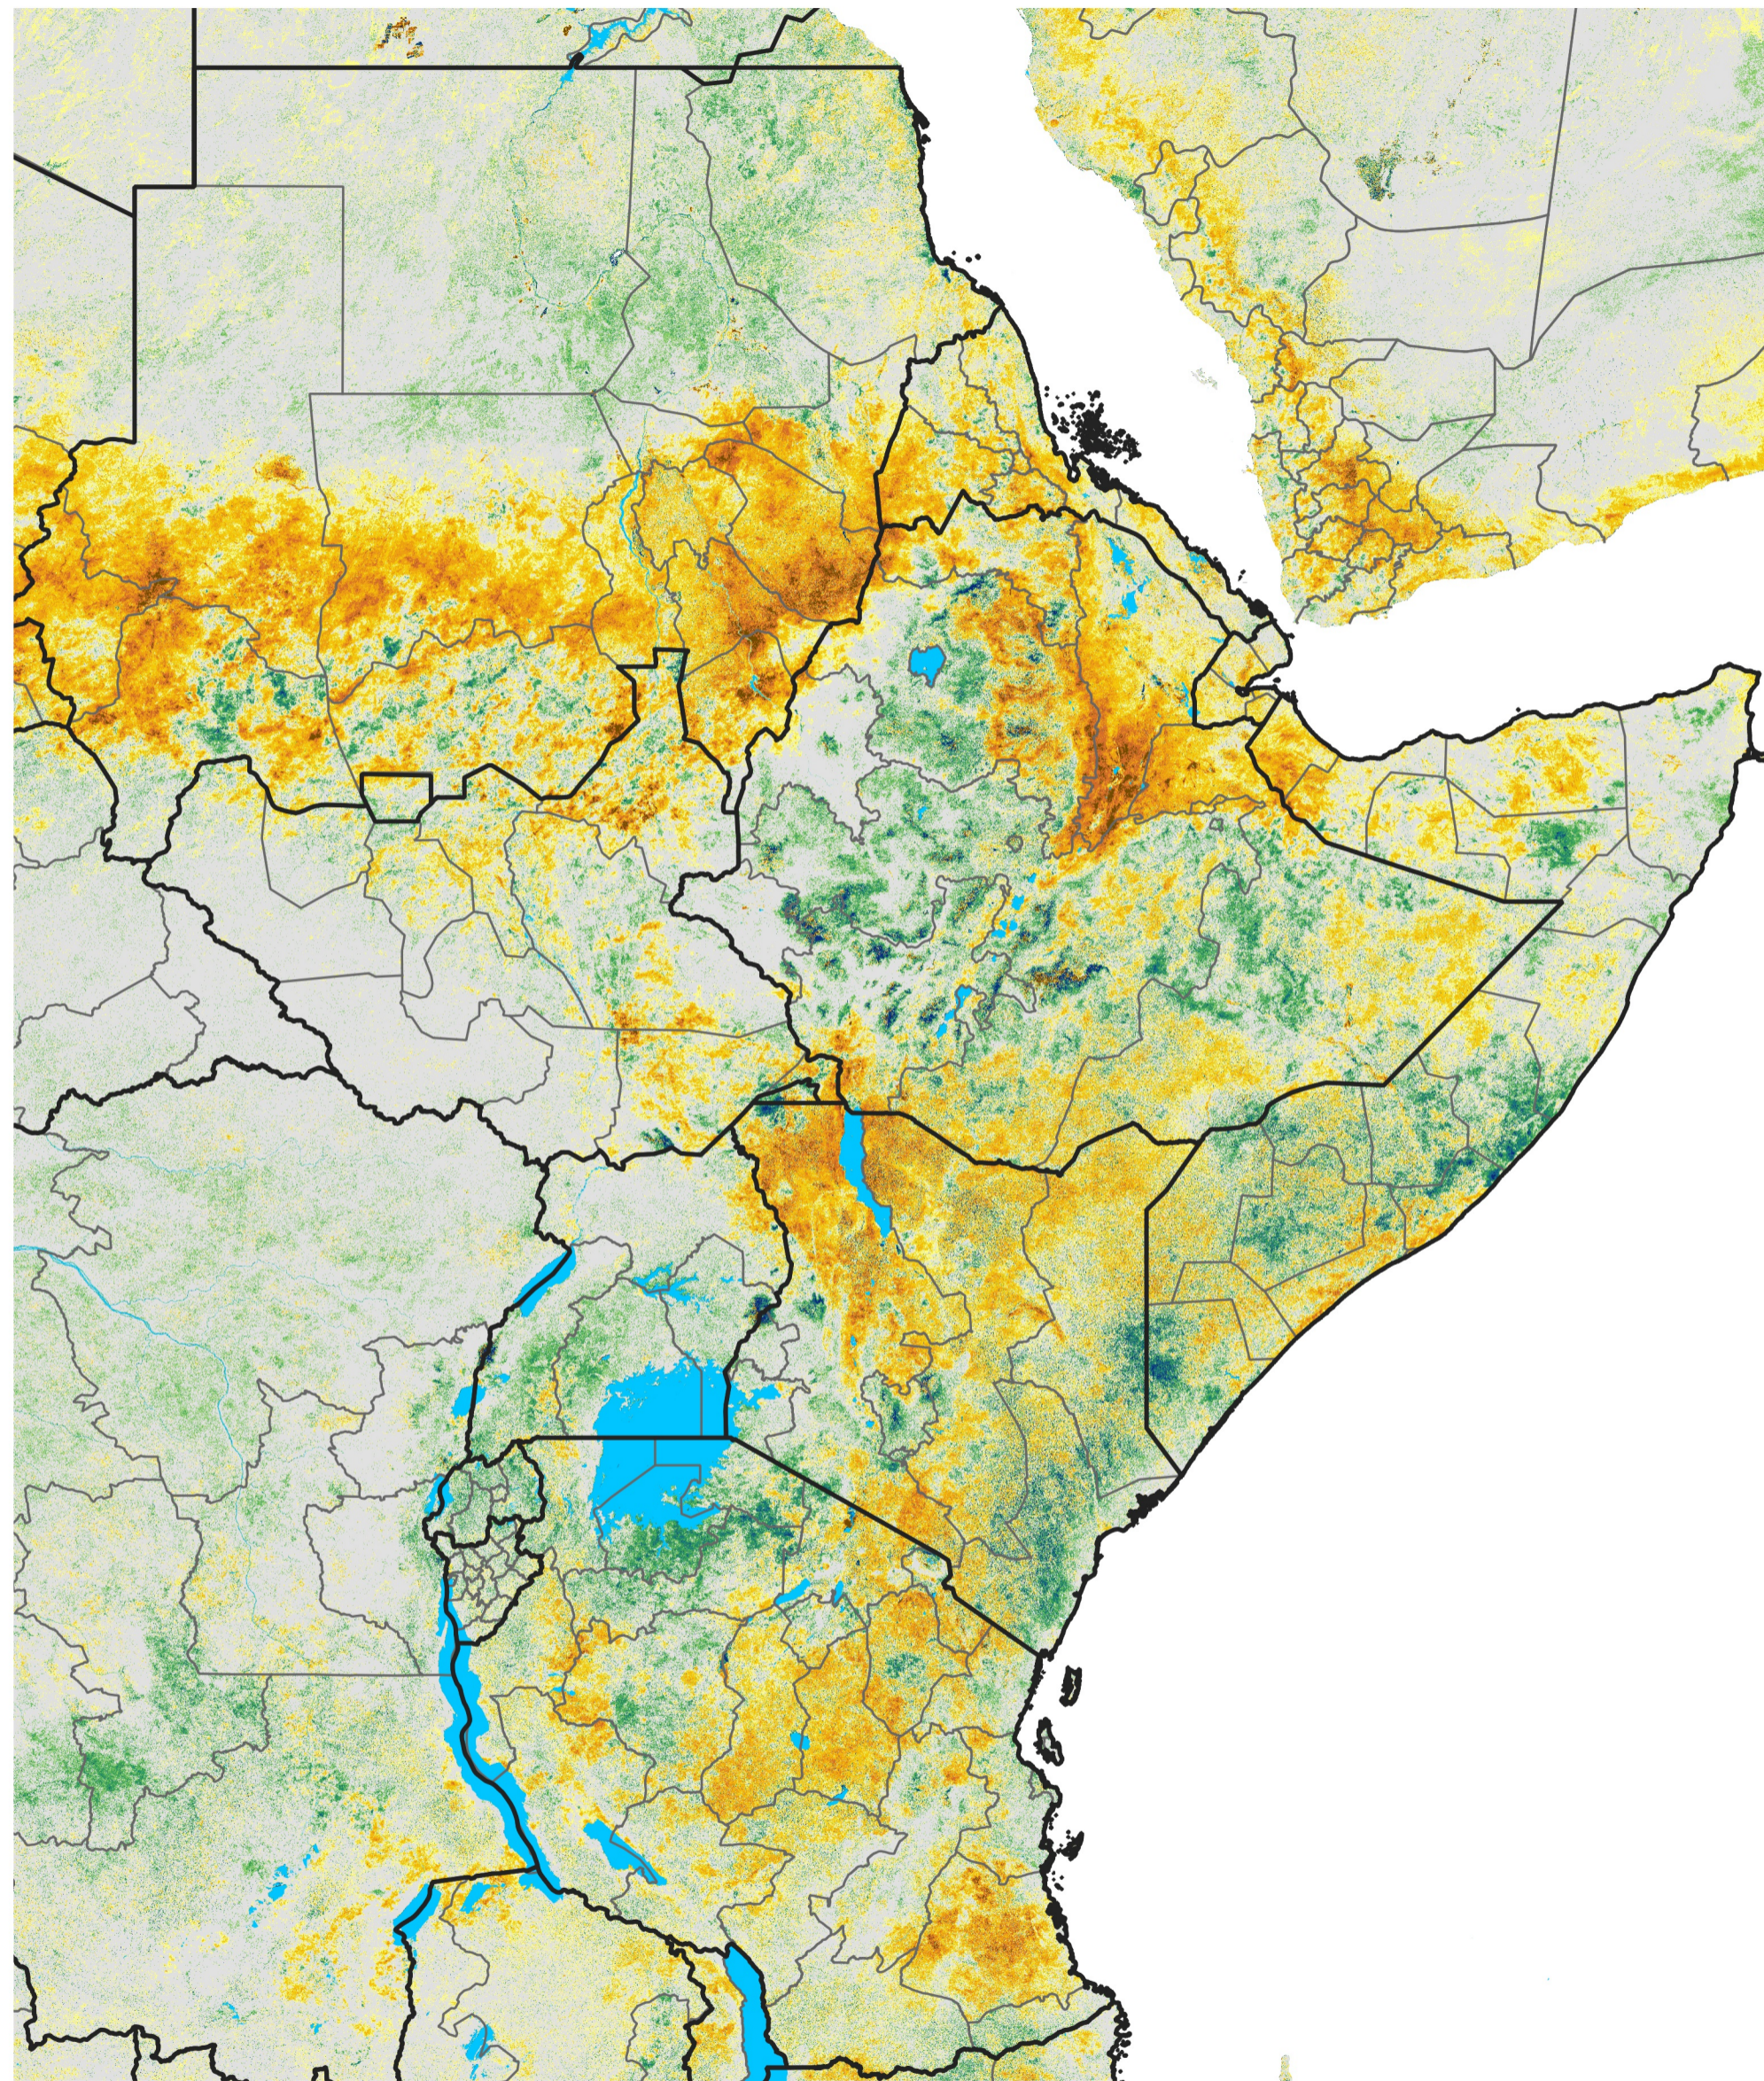

East Africa Percent of Mean NDVI

2015 / Mean (2012 - 2021)

Period 41 / Jul 16 - 25, 2015

Percent of Normal