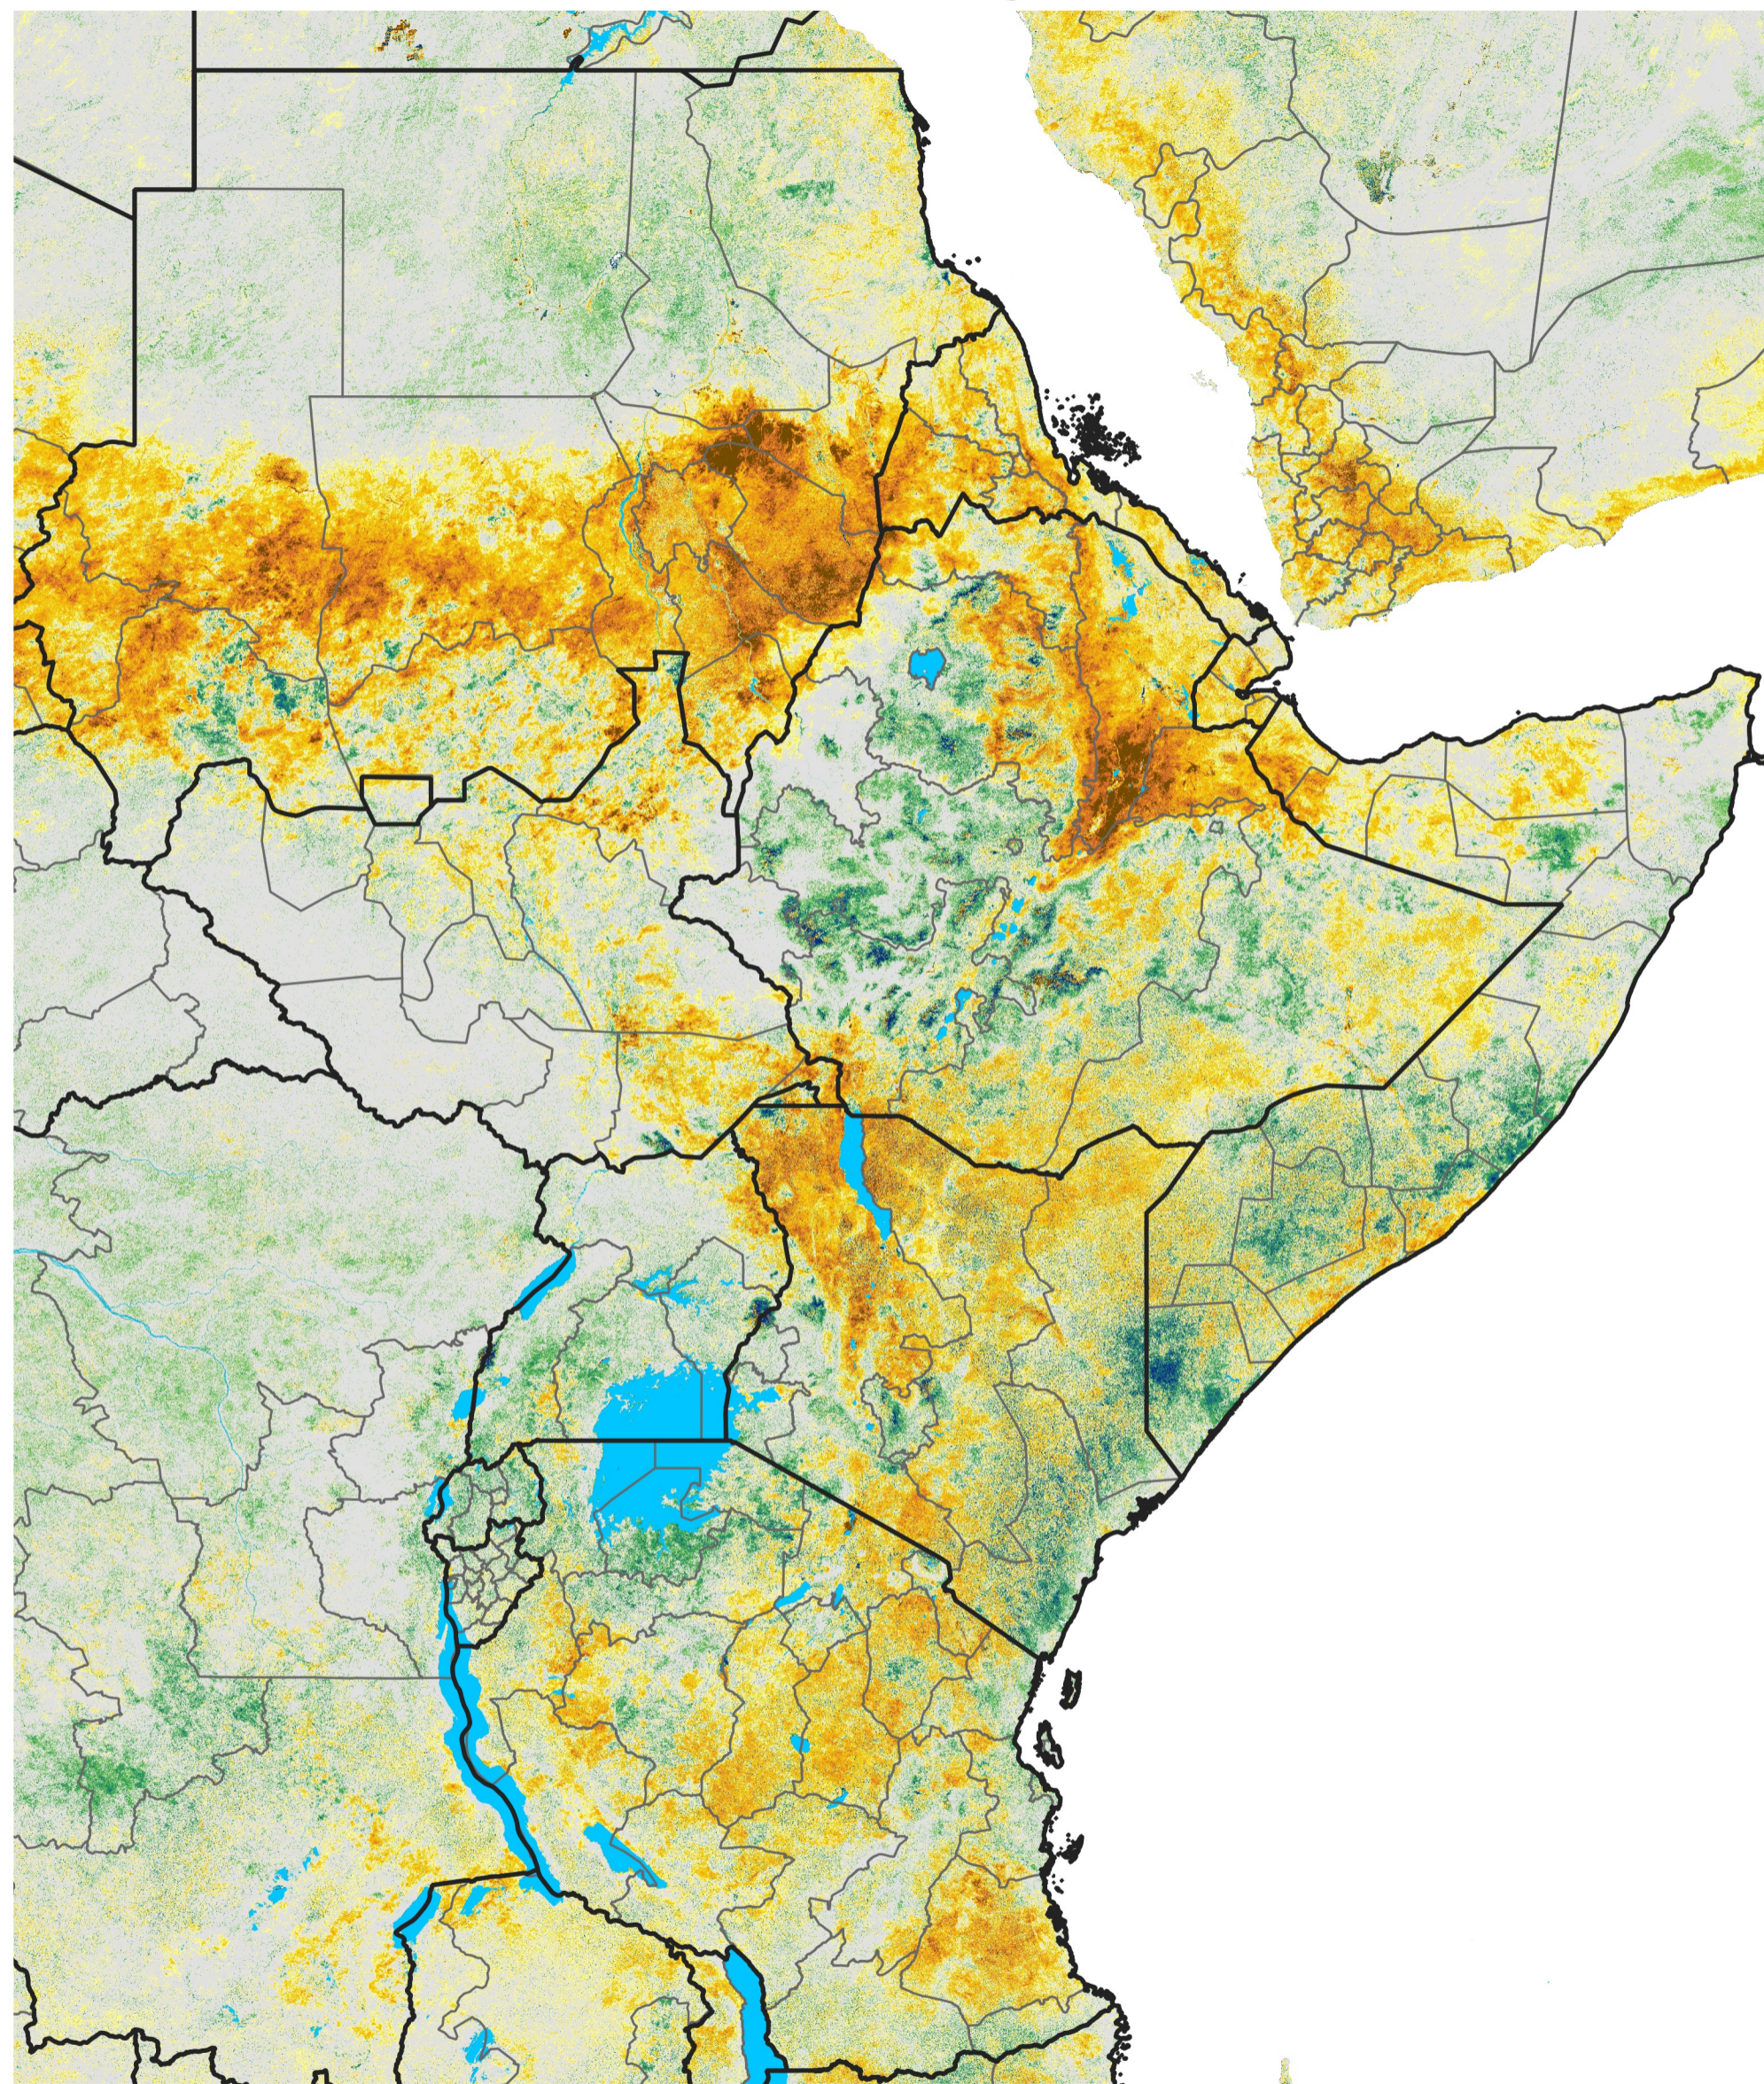

East Africa Percent of Mean NDVI

2015 / Mean (2012 - 2021)

Period 43 / Jul 26 - Aug 05, 2015

Percent of Normal