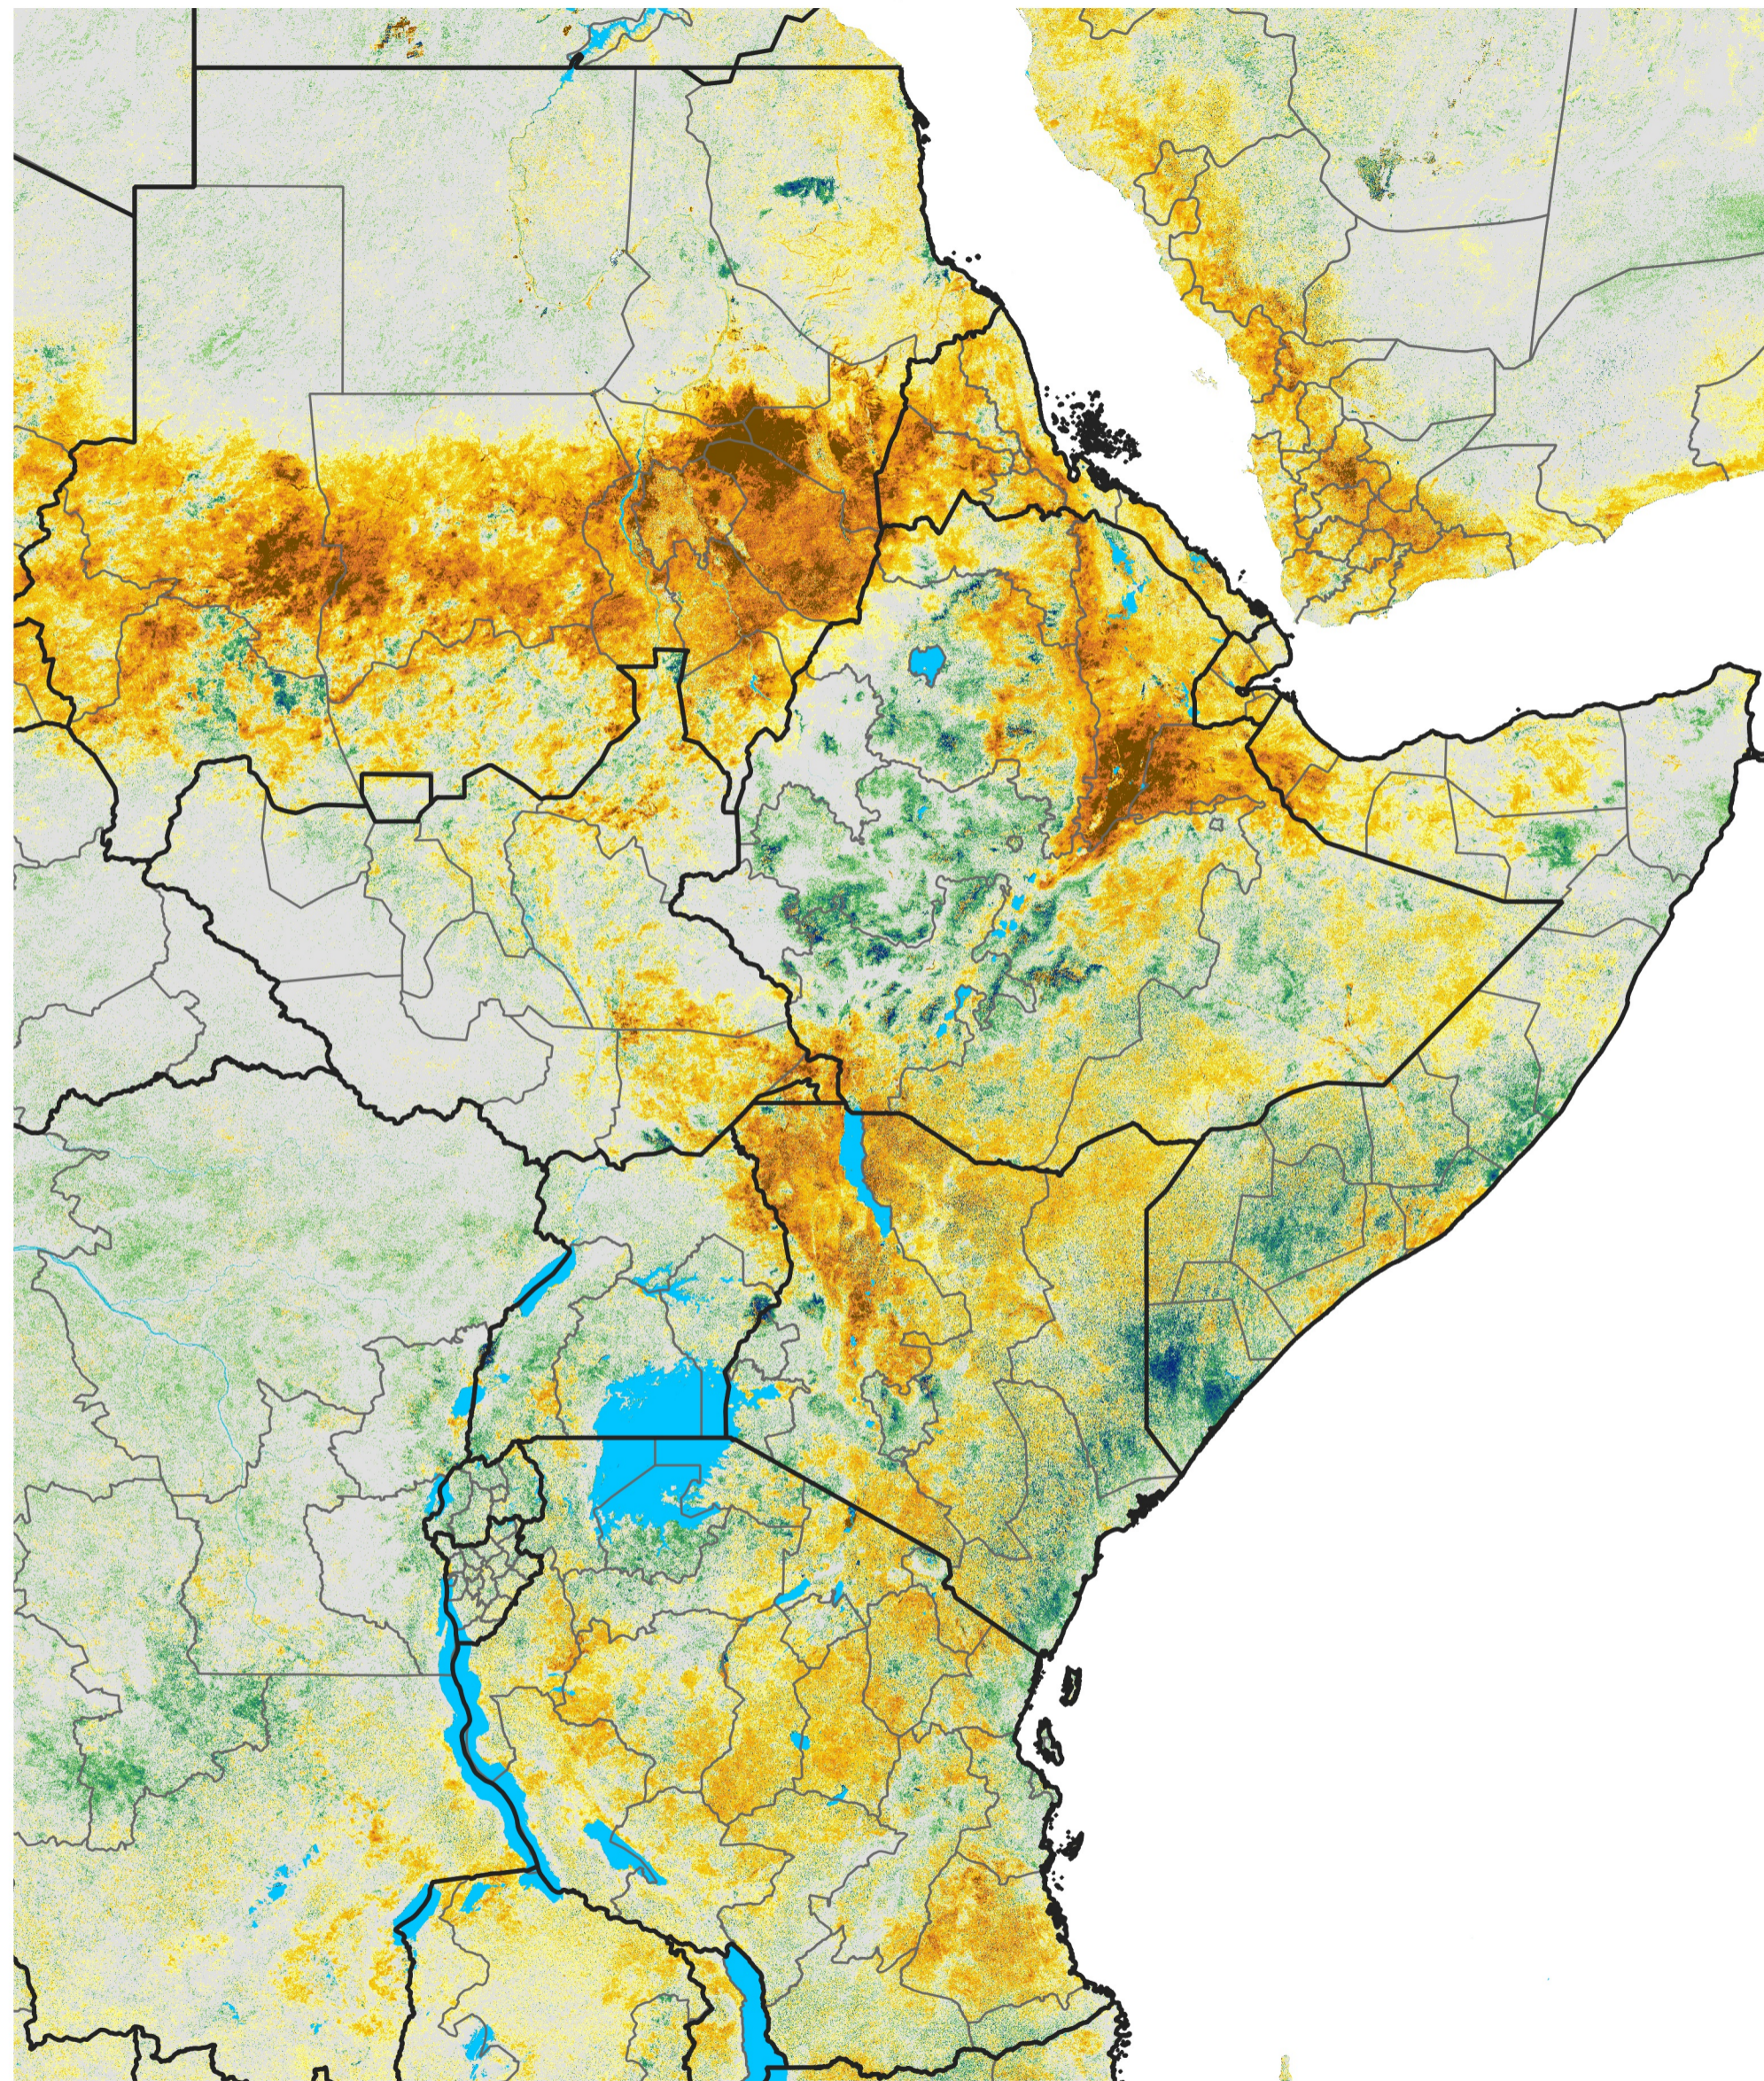

# East Africa Percent of Mean NDVI

2015 / Mean (2012 - 2021)

Period 45 / Aug 06 - 15, 2015

## Percent of Normal