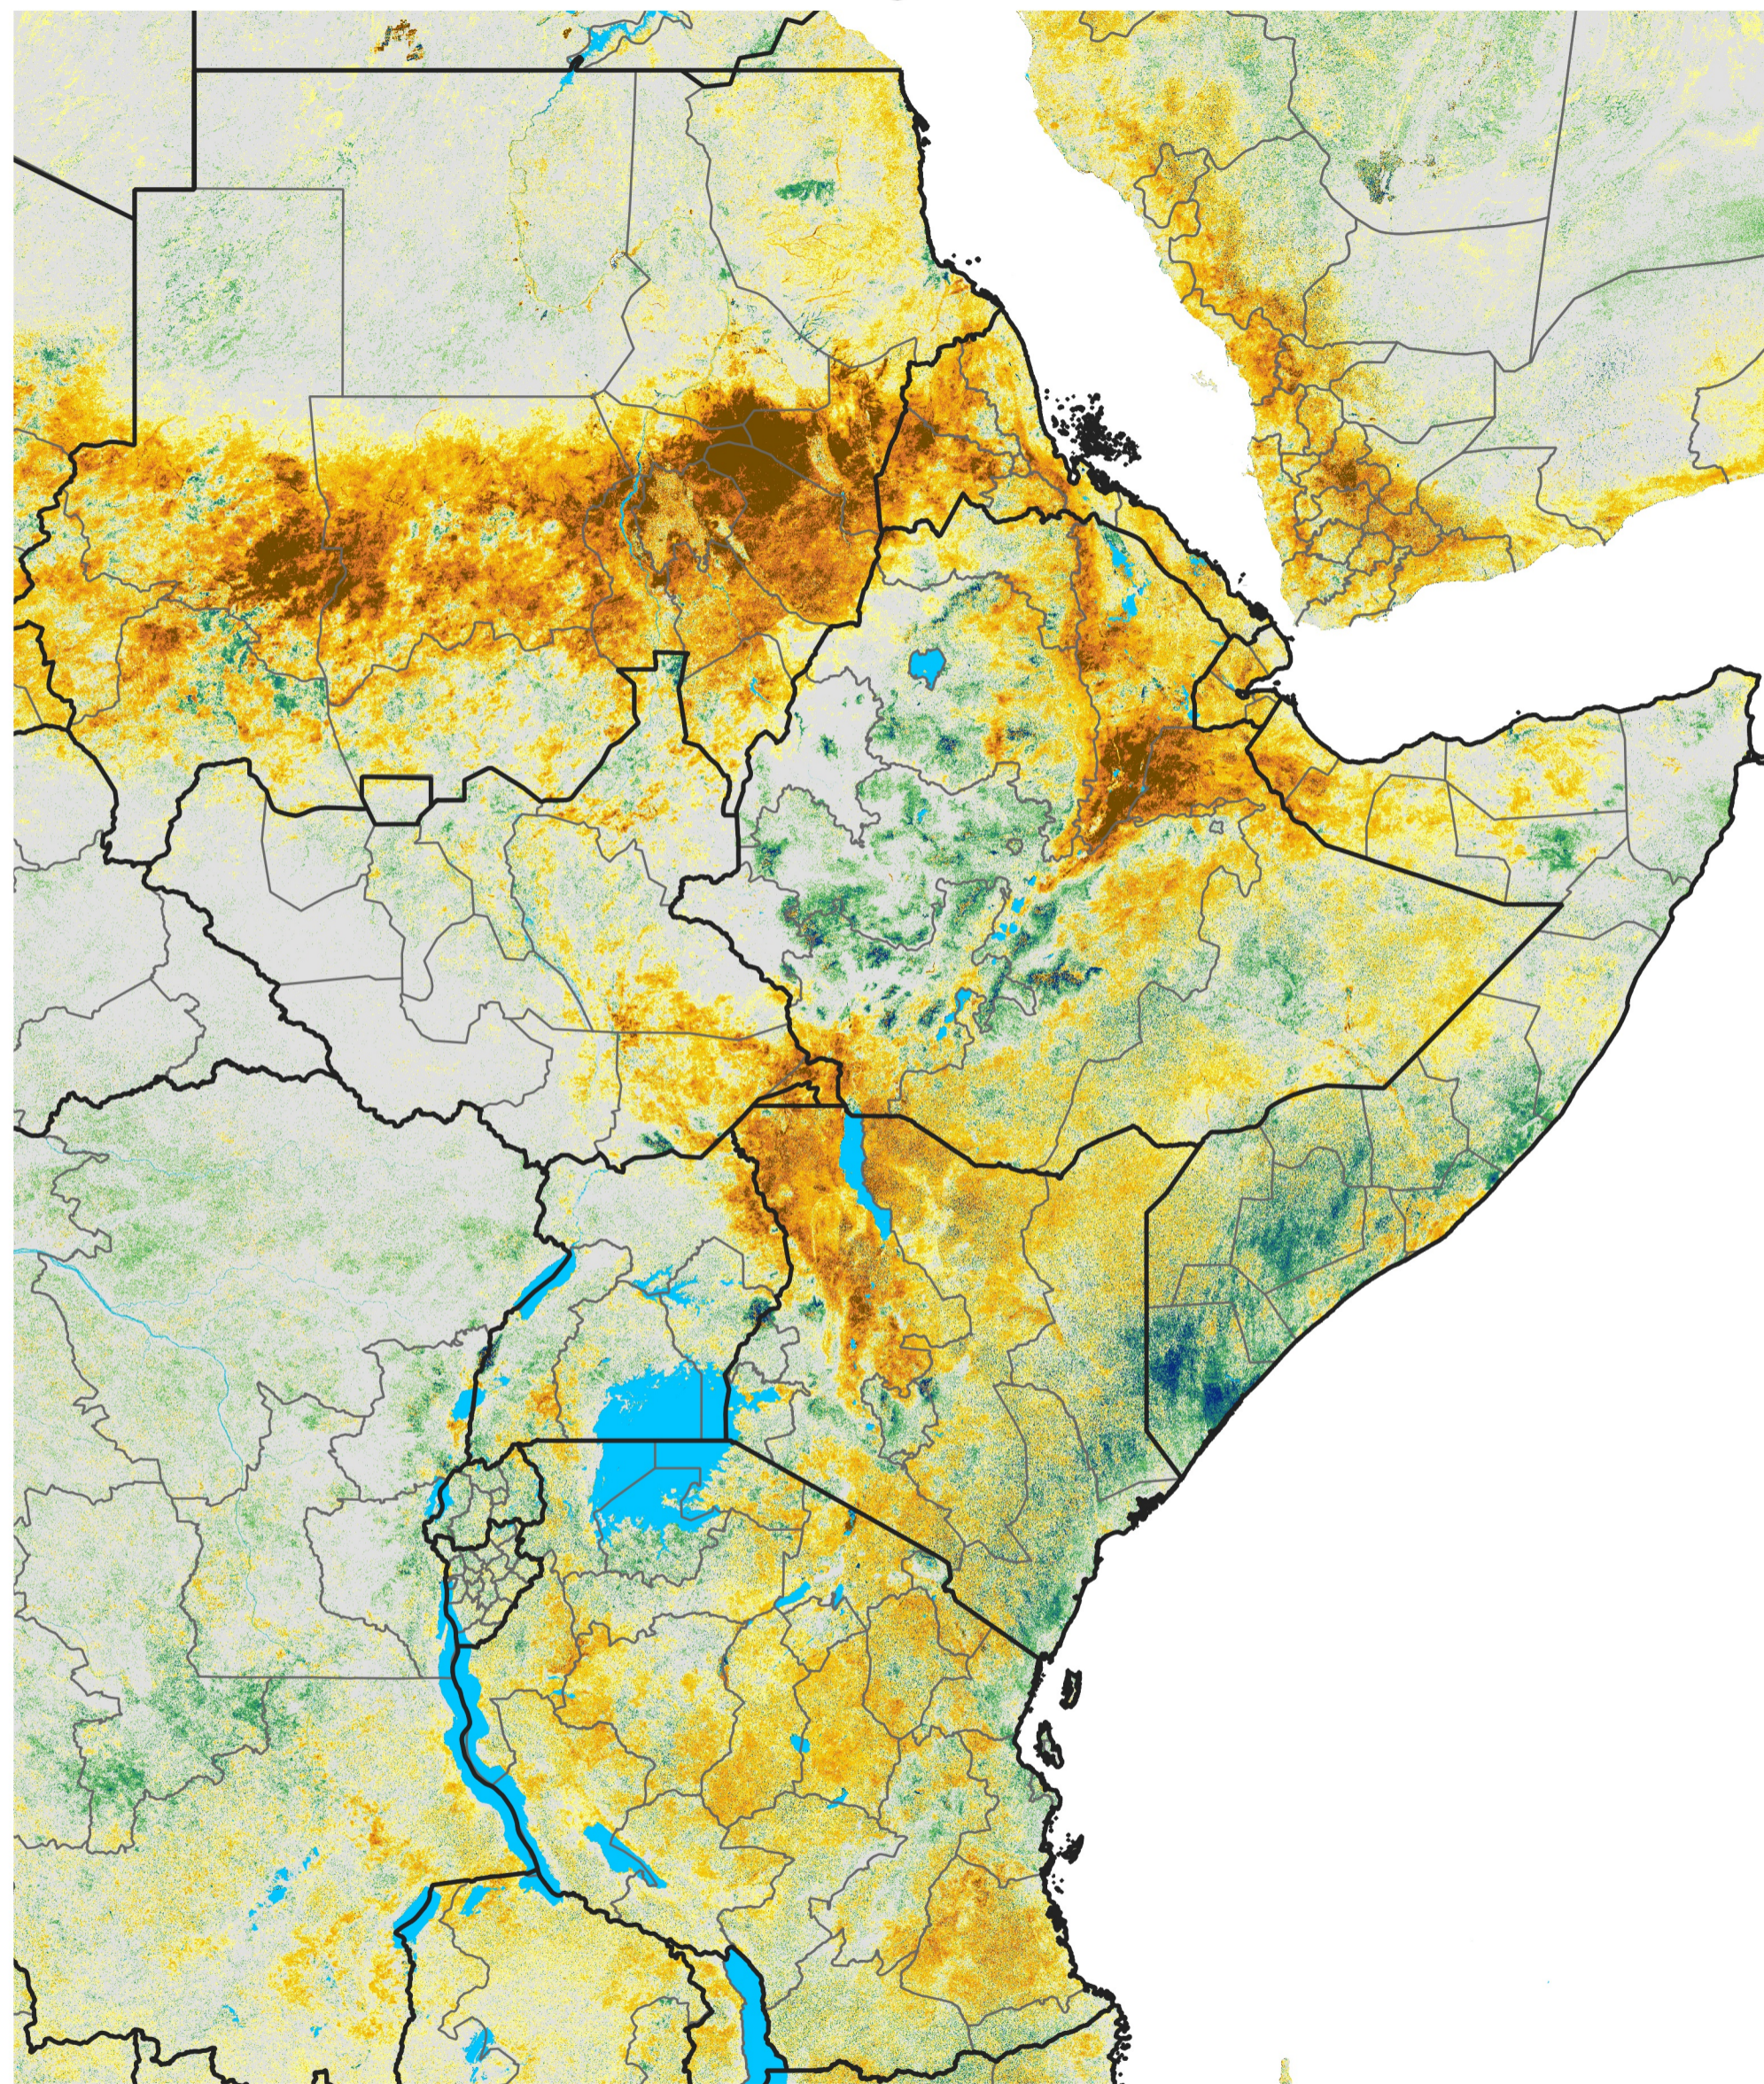

East Africa Percent of Mean NDVI

2015 / Mean (2012 - 2021)
Period 47 / Aug 16 - 25, 2015

Percent of Normal