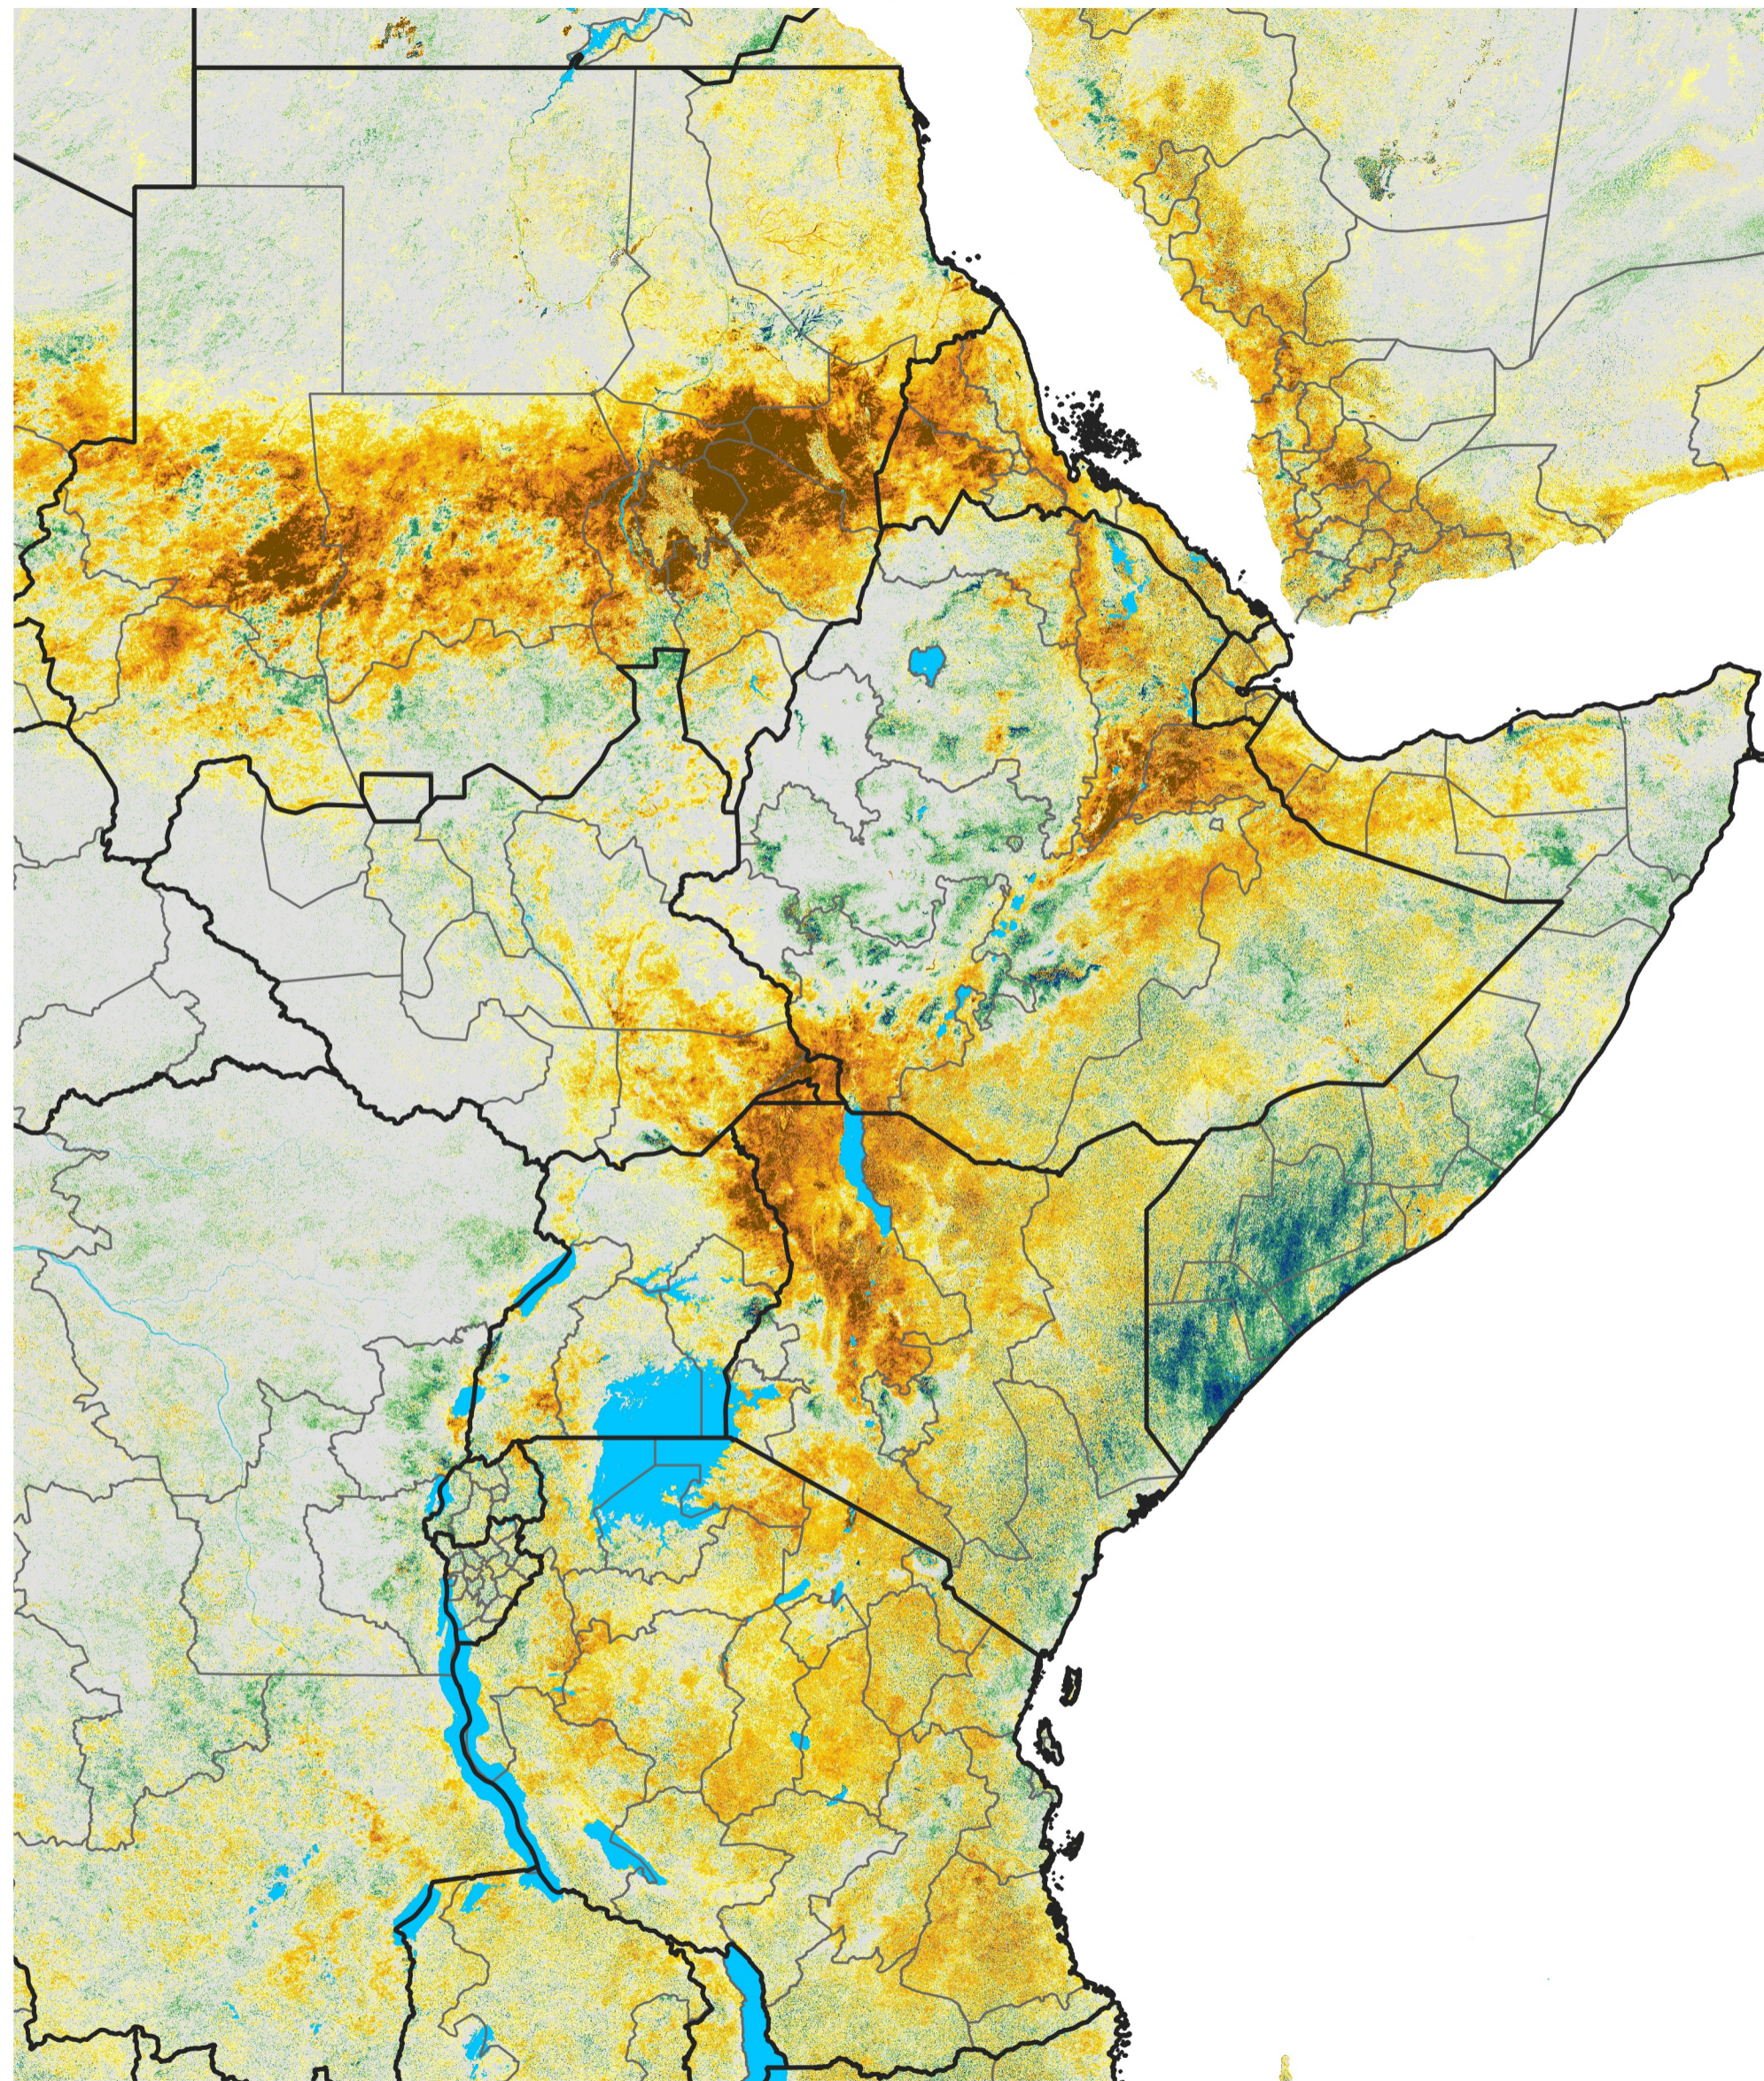

East Africa Percent of Mean NDVI

2015 / Mean (2012 - 2021)

Period 51 / Sep 06 - 15, 2015

Percent of Normal