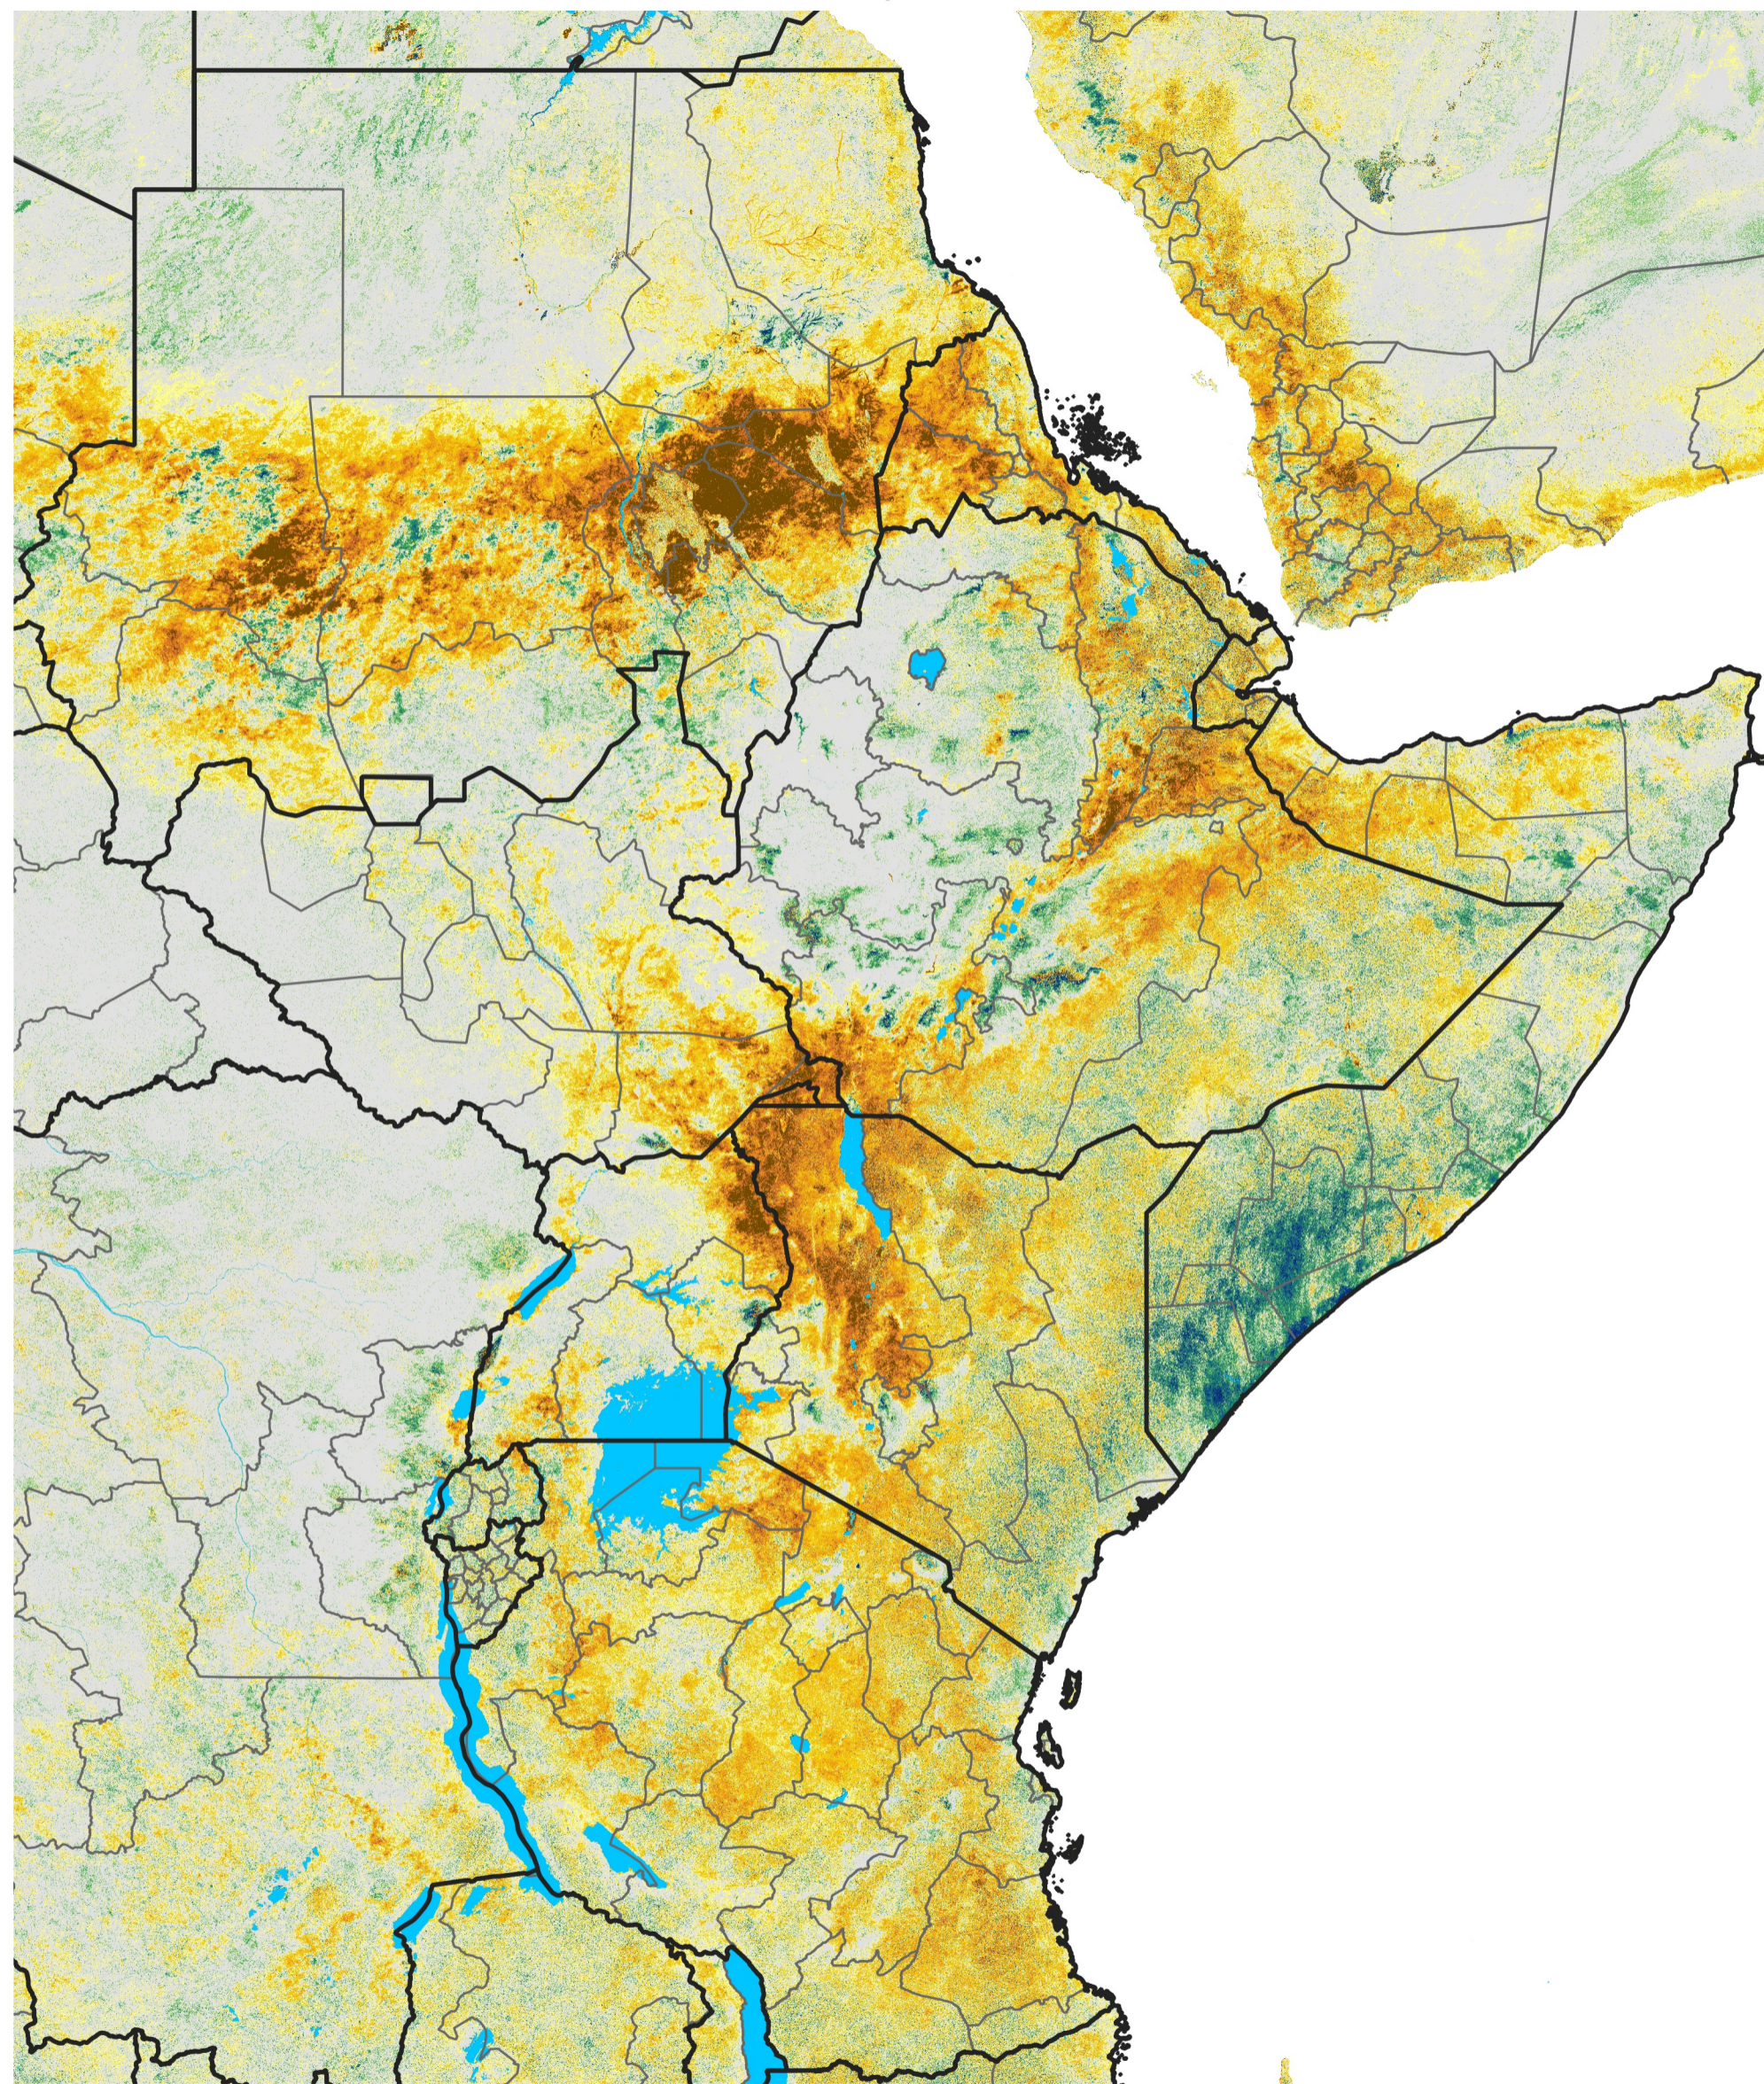

East Africa Percent of Mean NDVI

2015 / Mean (2012 - 2021)
Period 53 / Sep 16 - 25, 2015

Percent of Normal