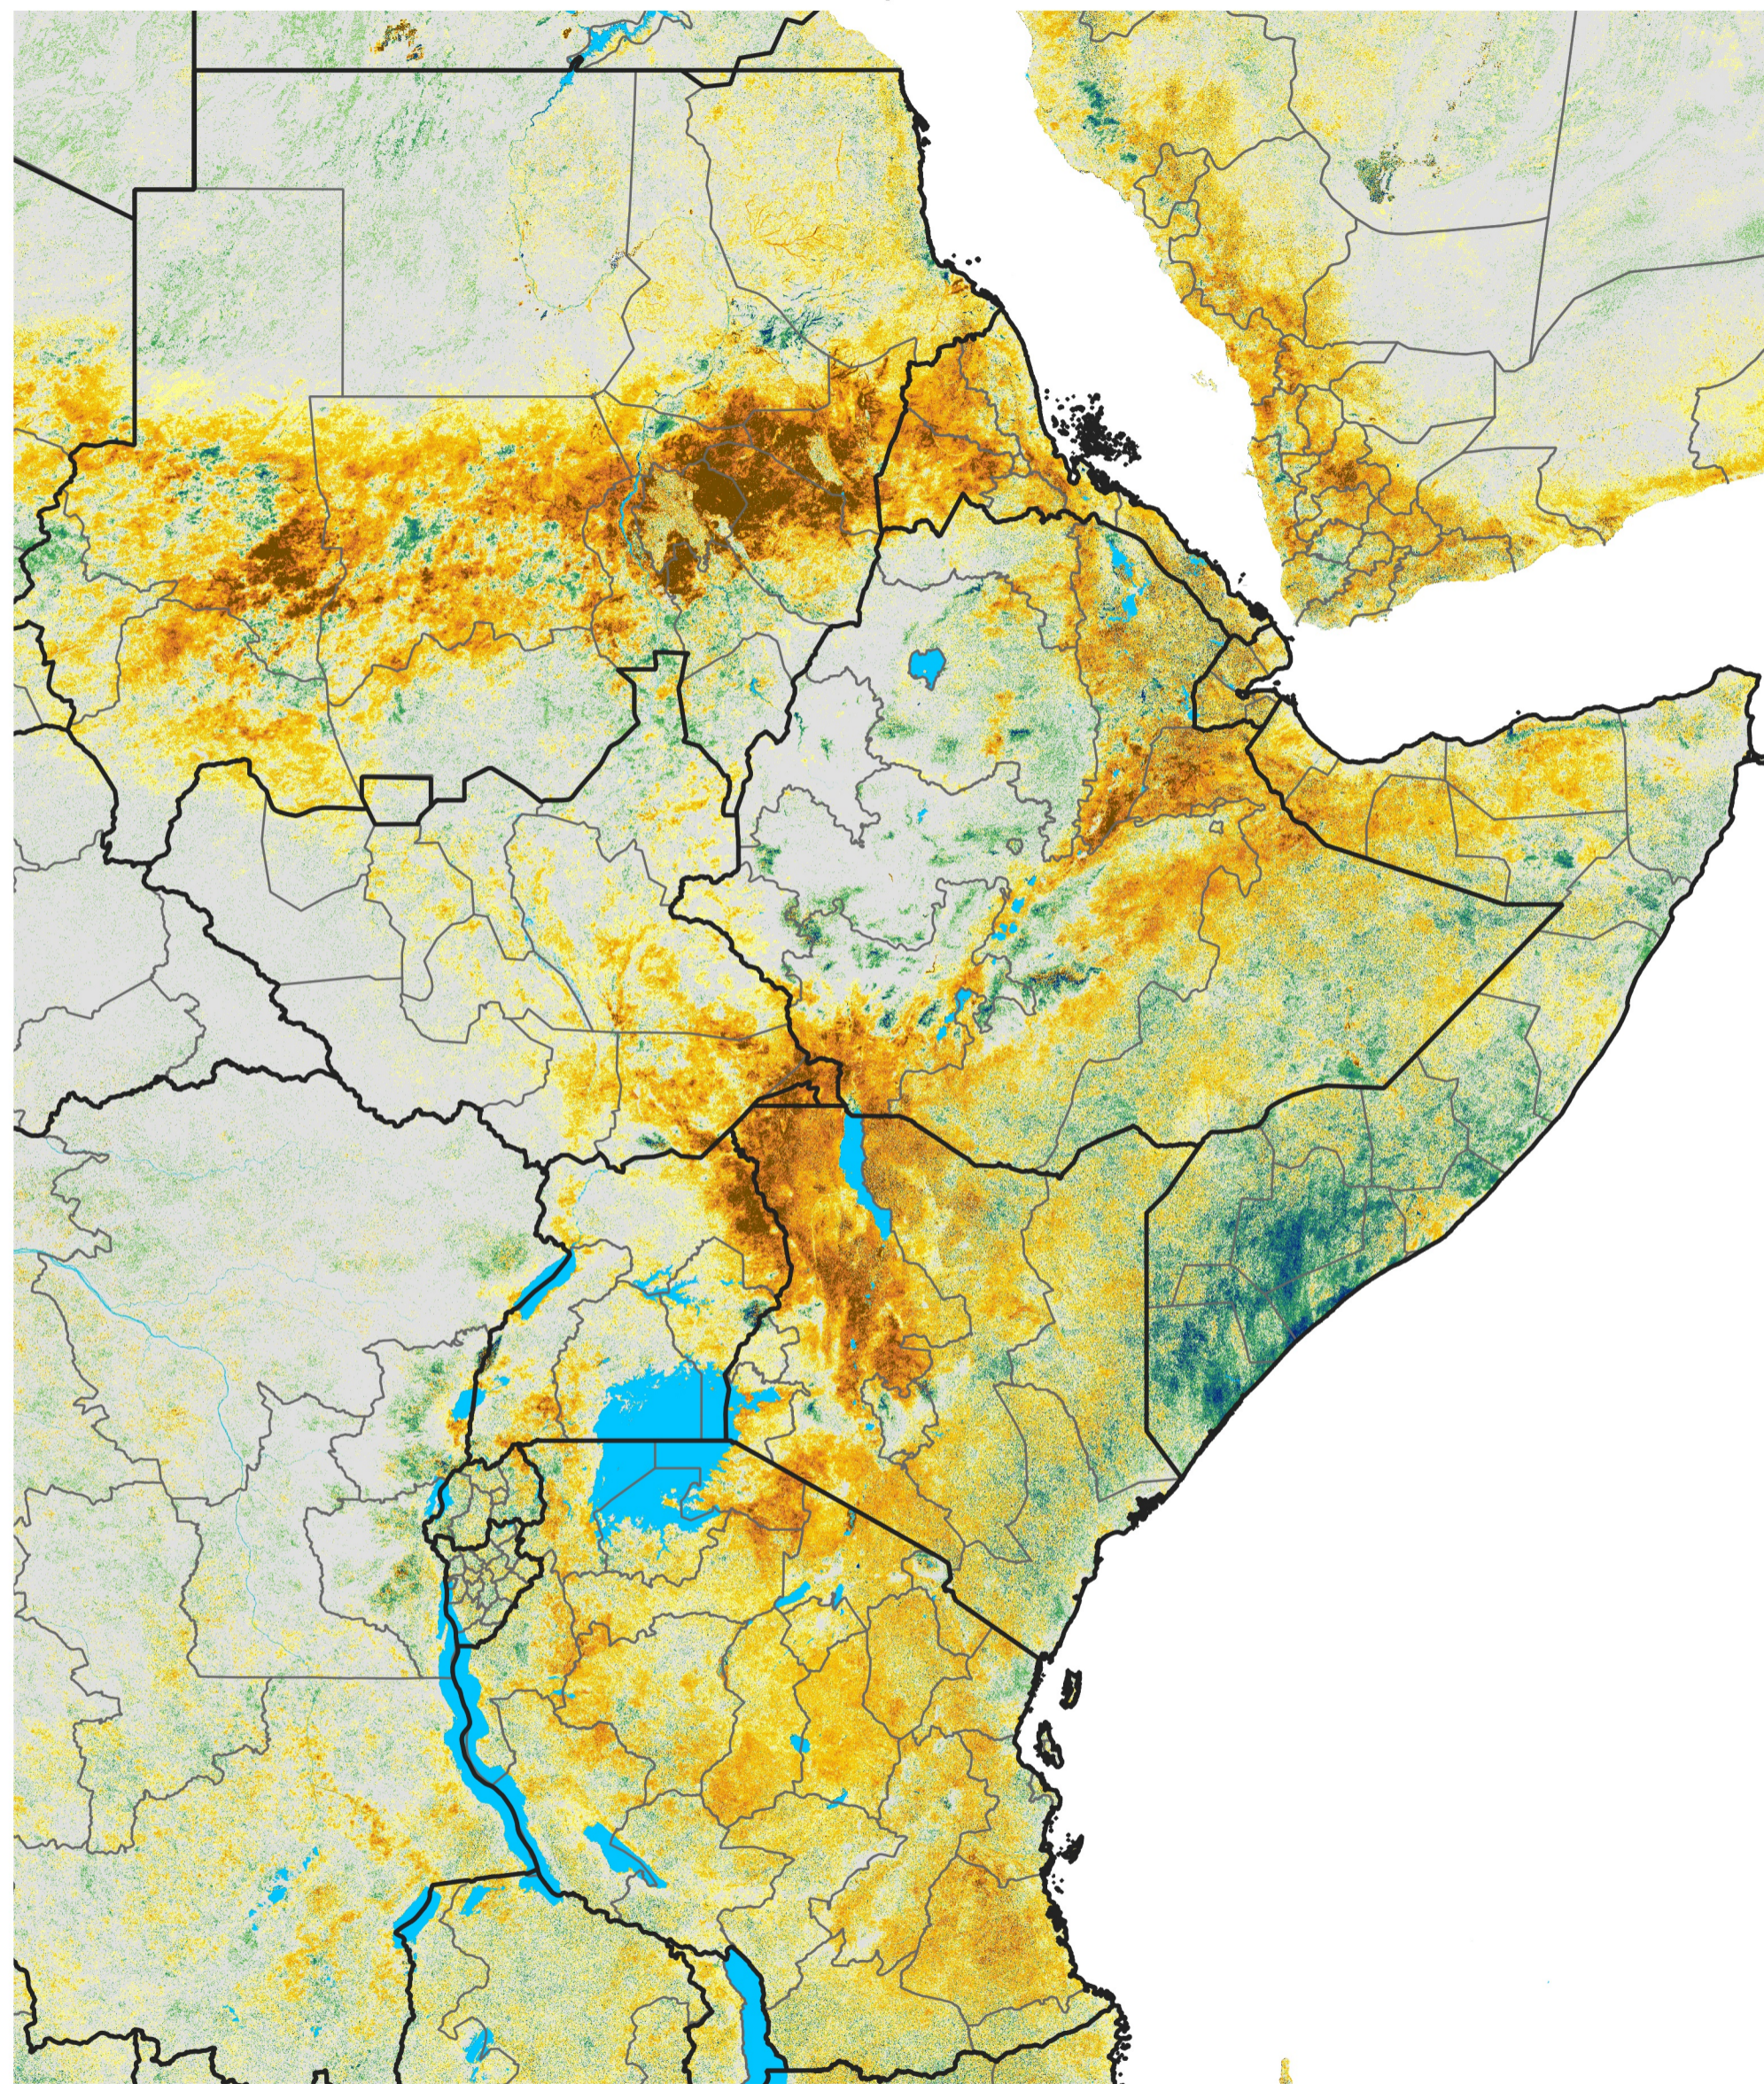

East Africa Percent of Mean NDVI

2015 / Mean (2012 - 2021)

Period 54 / Sep 21 - 30, 2015

Percent of Normal