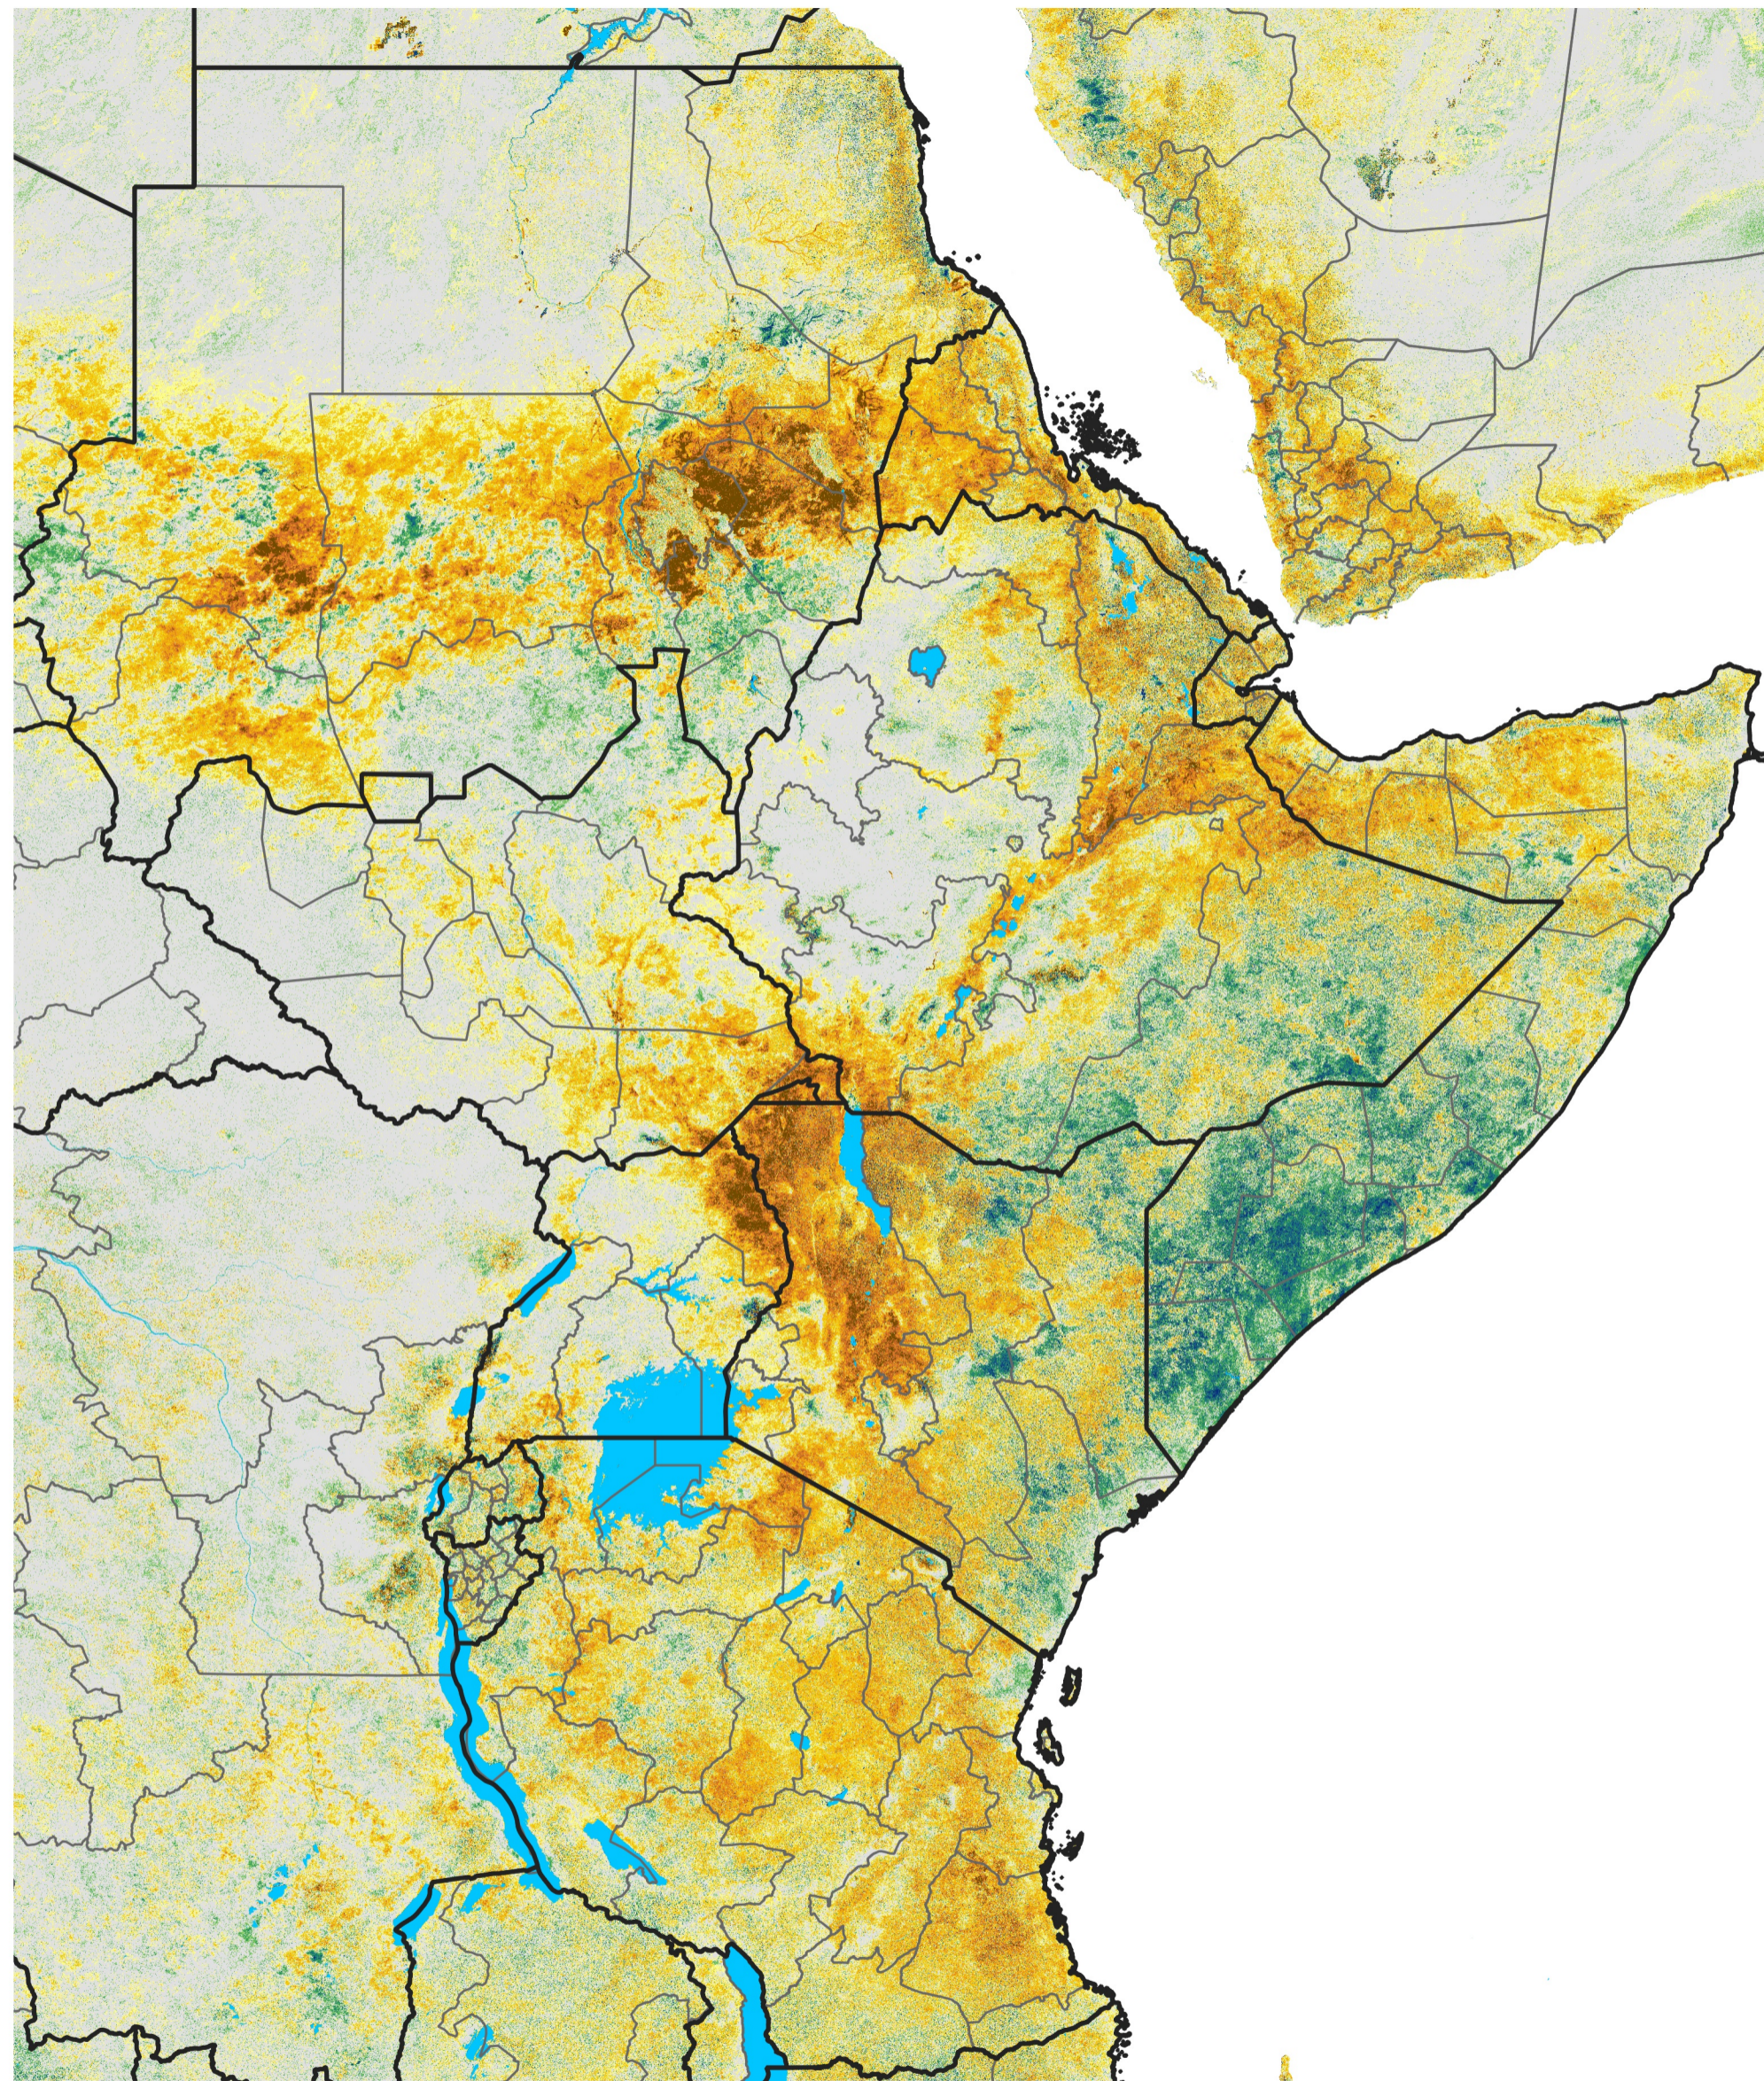

East Africa Percent of Mean NDVI

2015 / Mean (2012 - 2021)

Period 57 / Oct 06 - 15, 2015

Percent of Normal