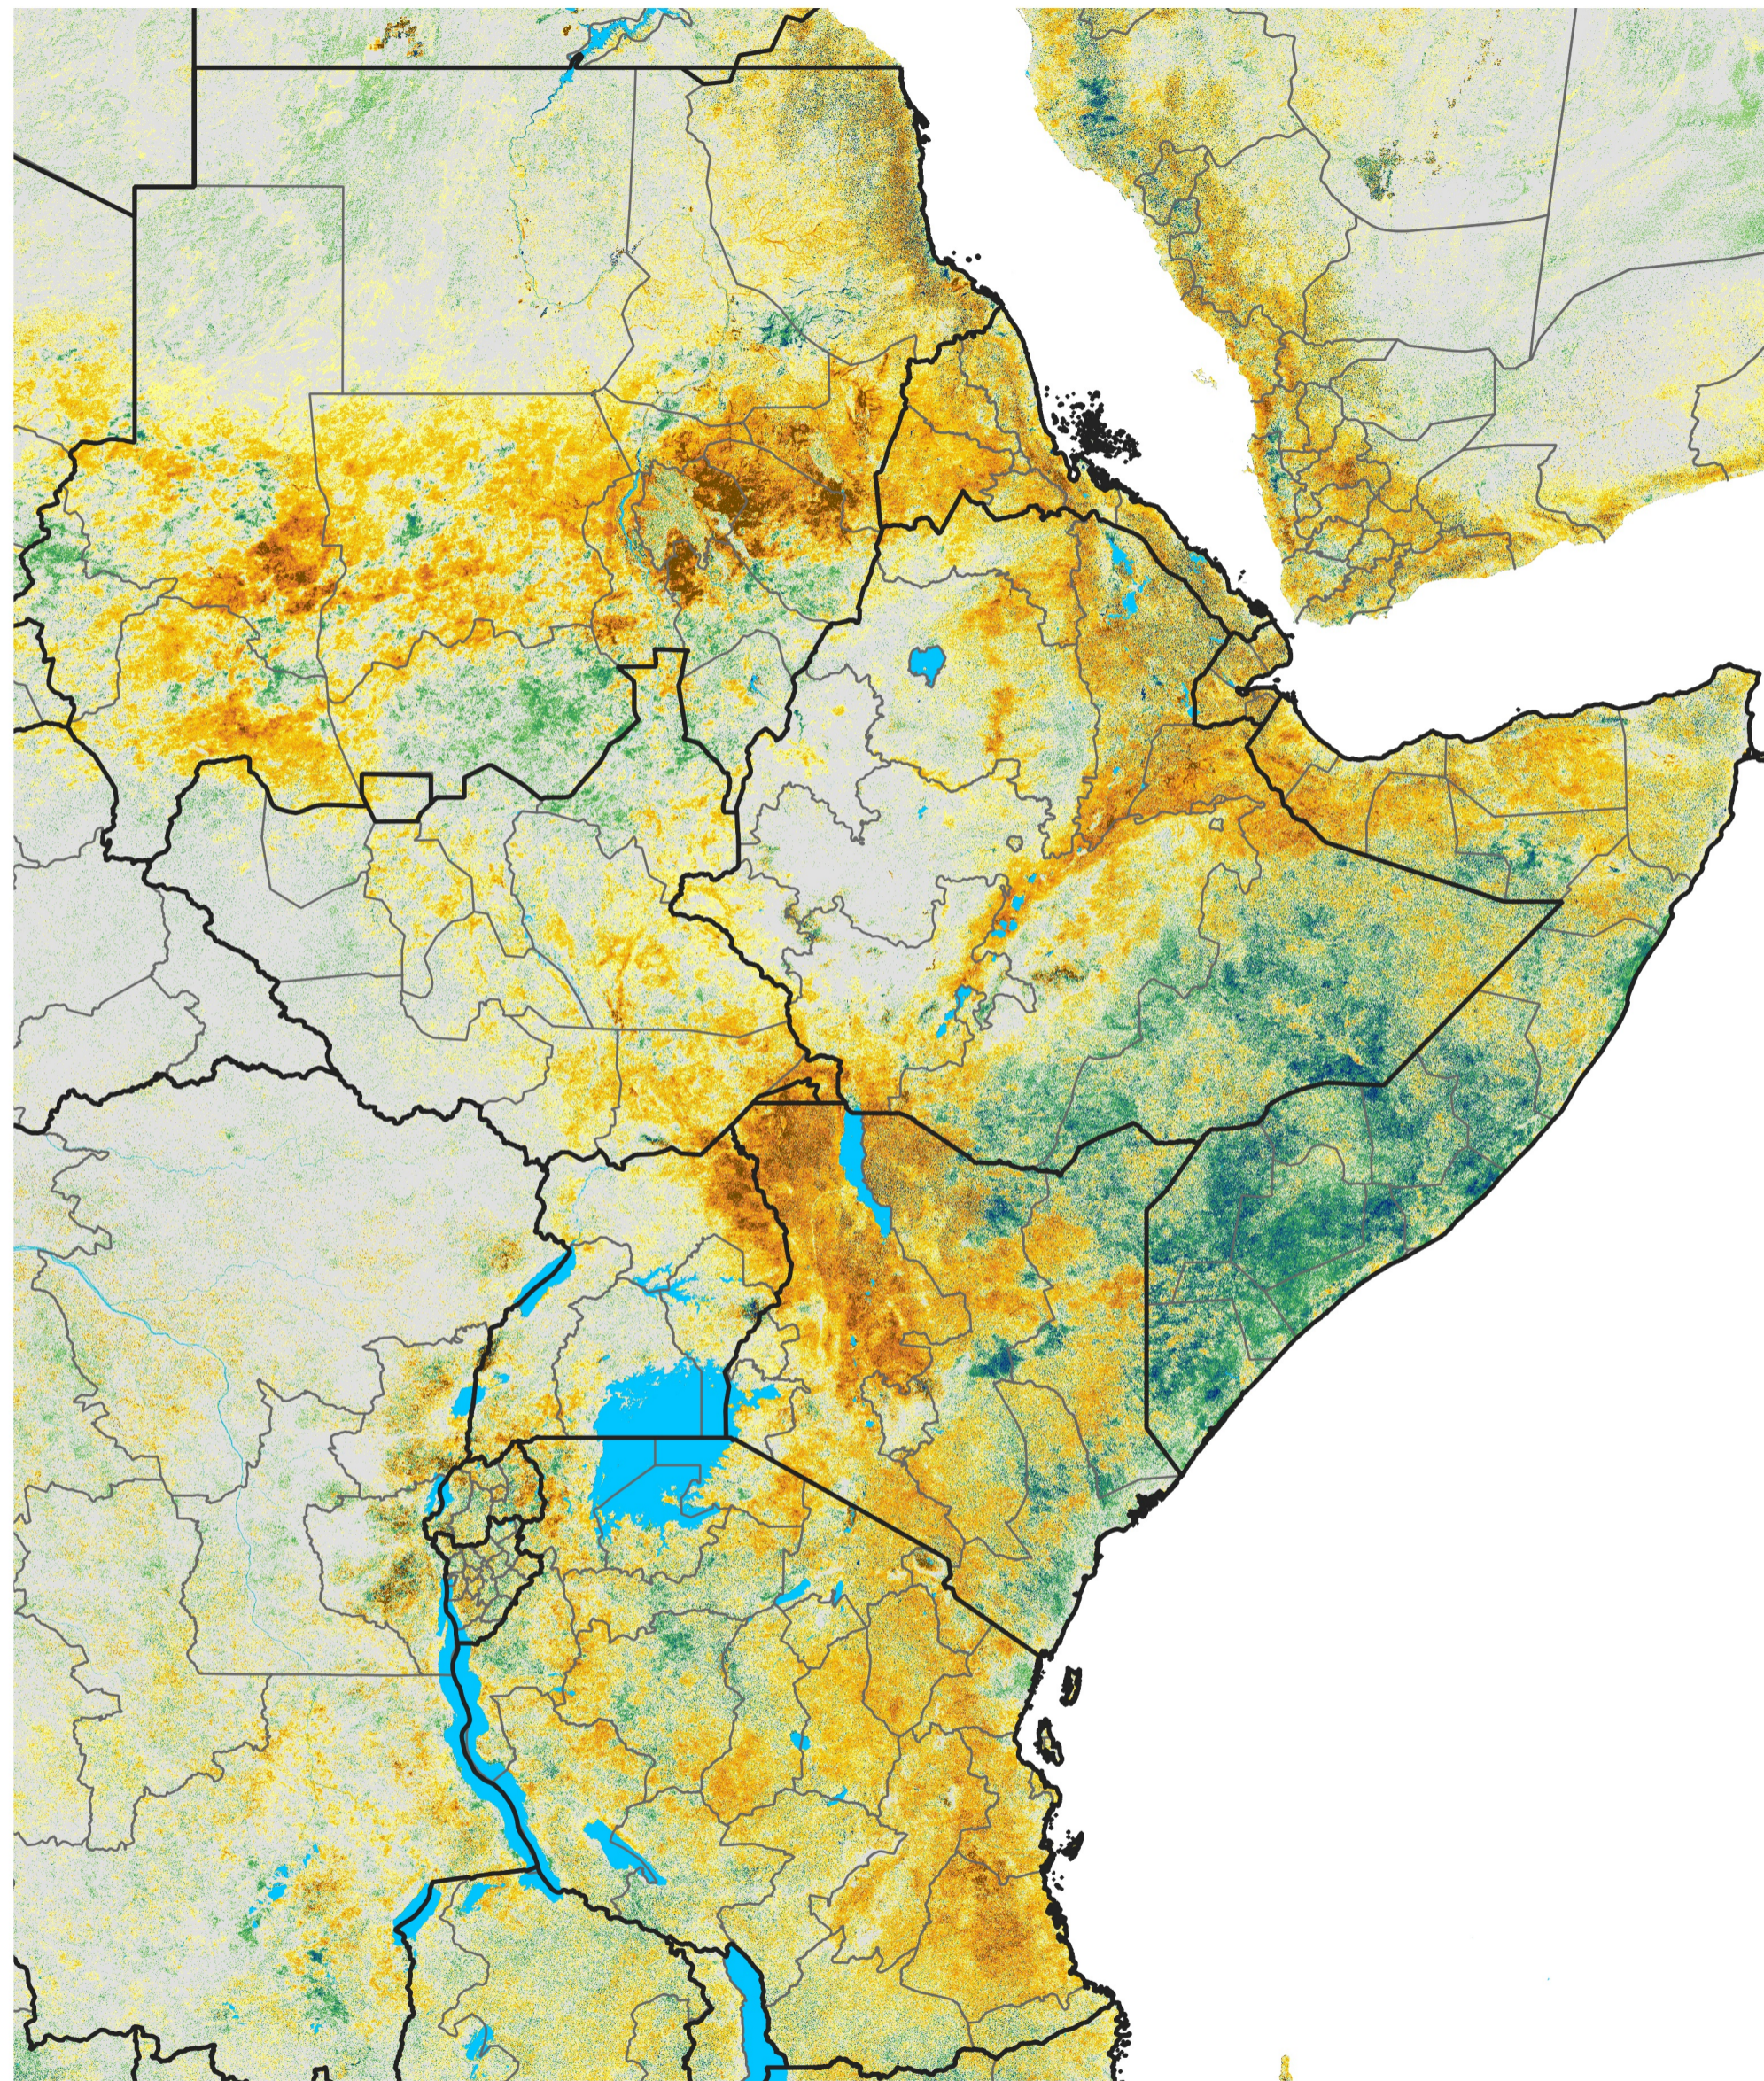

East Africa Percent of Mean NDVI

2015 / Mean (2012 - 2021)

Period 59 / Oct 16 - 25, 2015

Percent of Normal