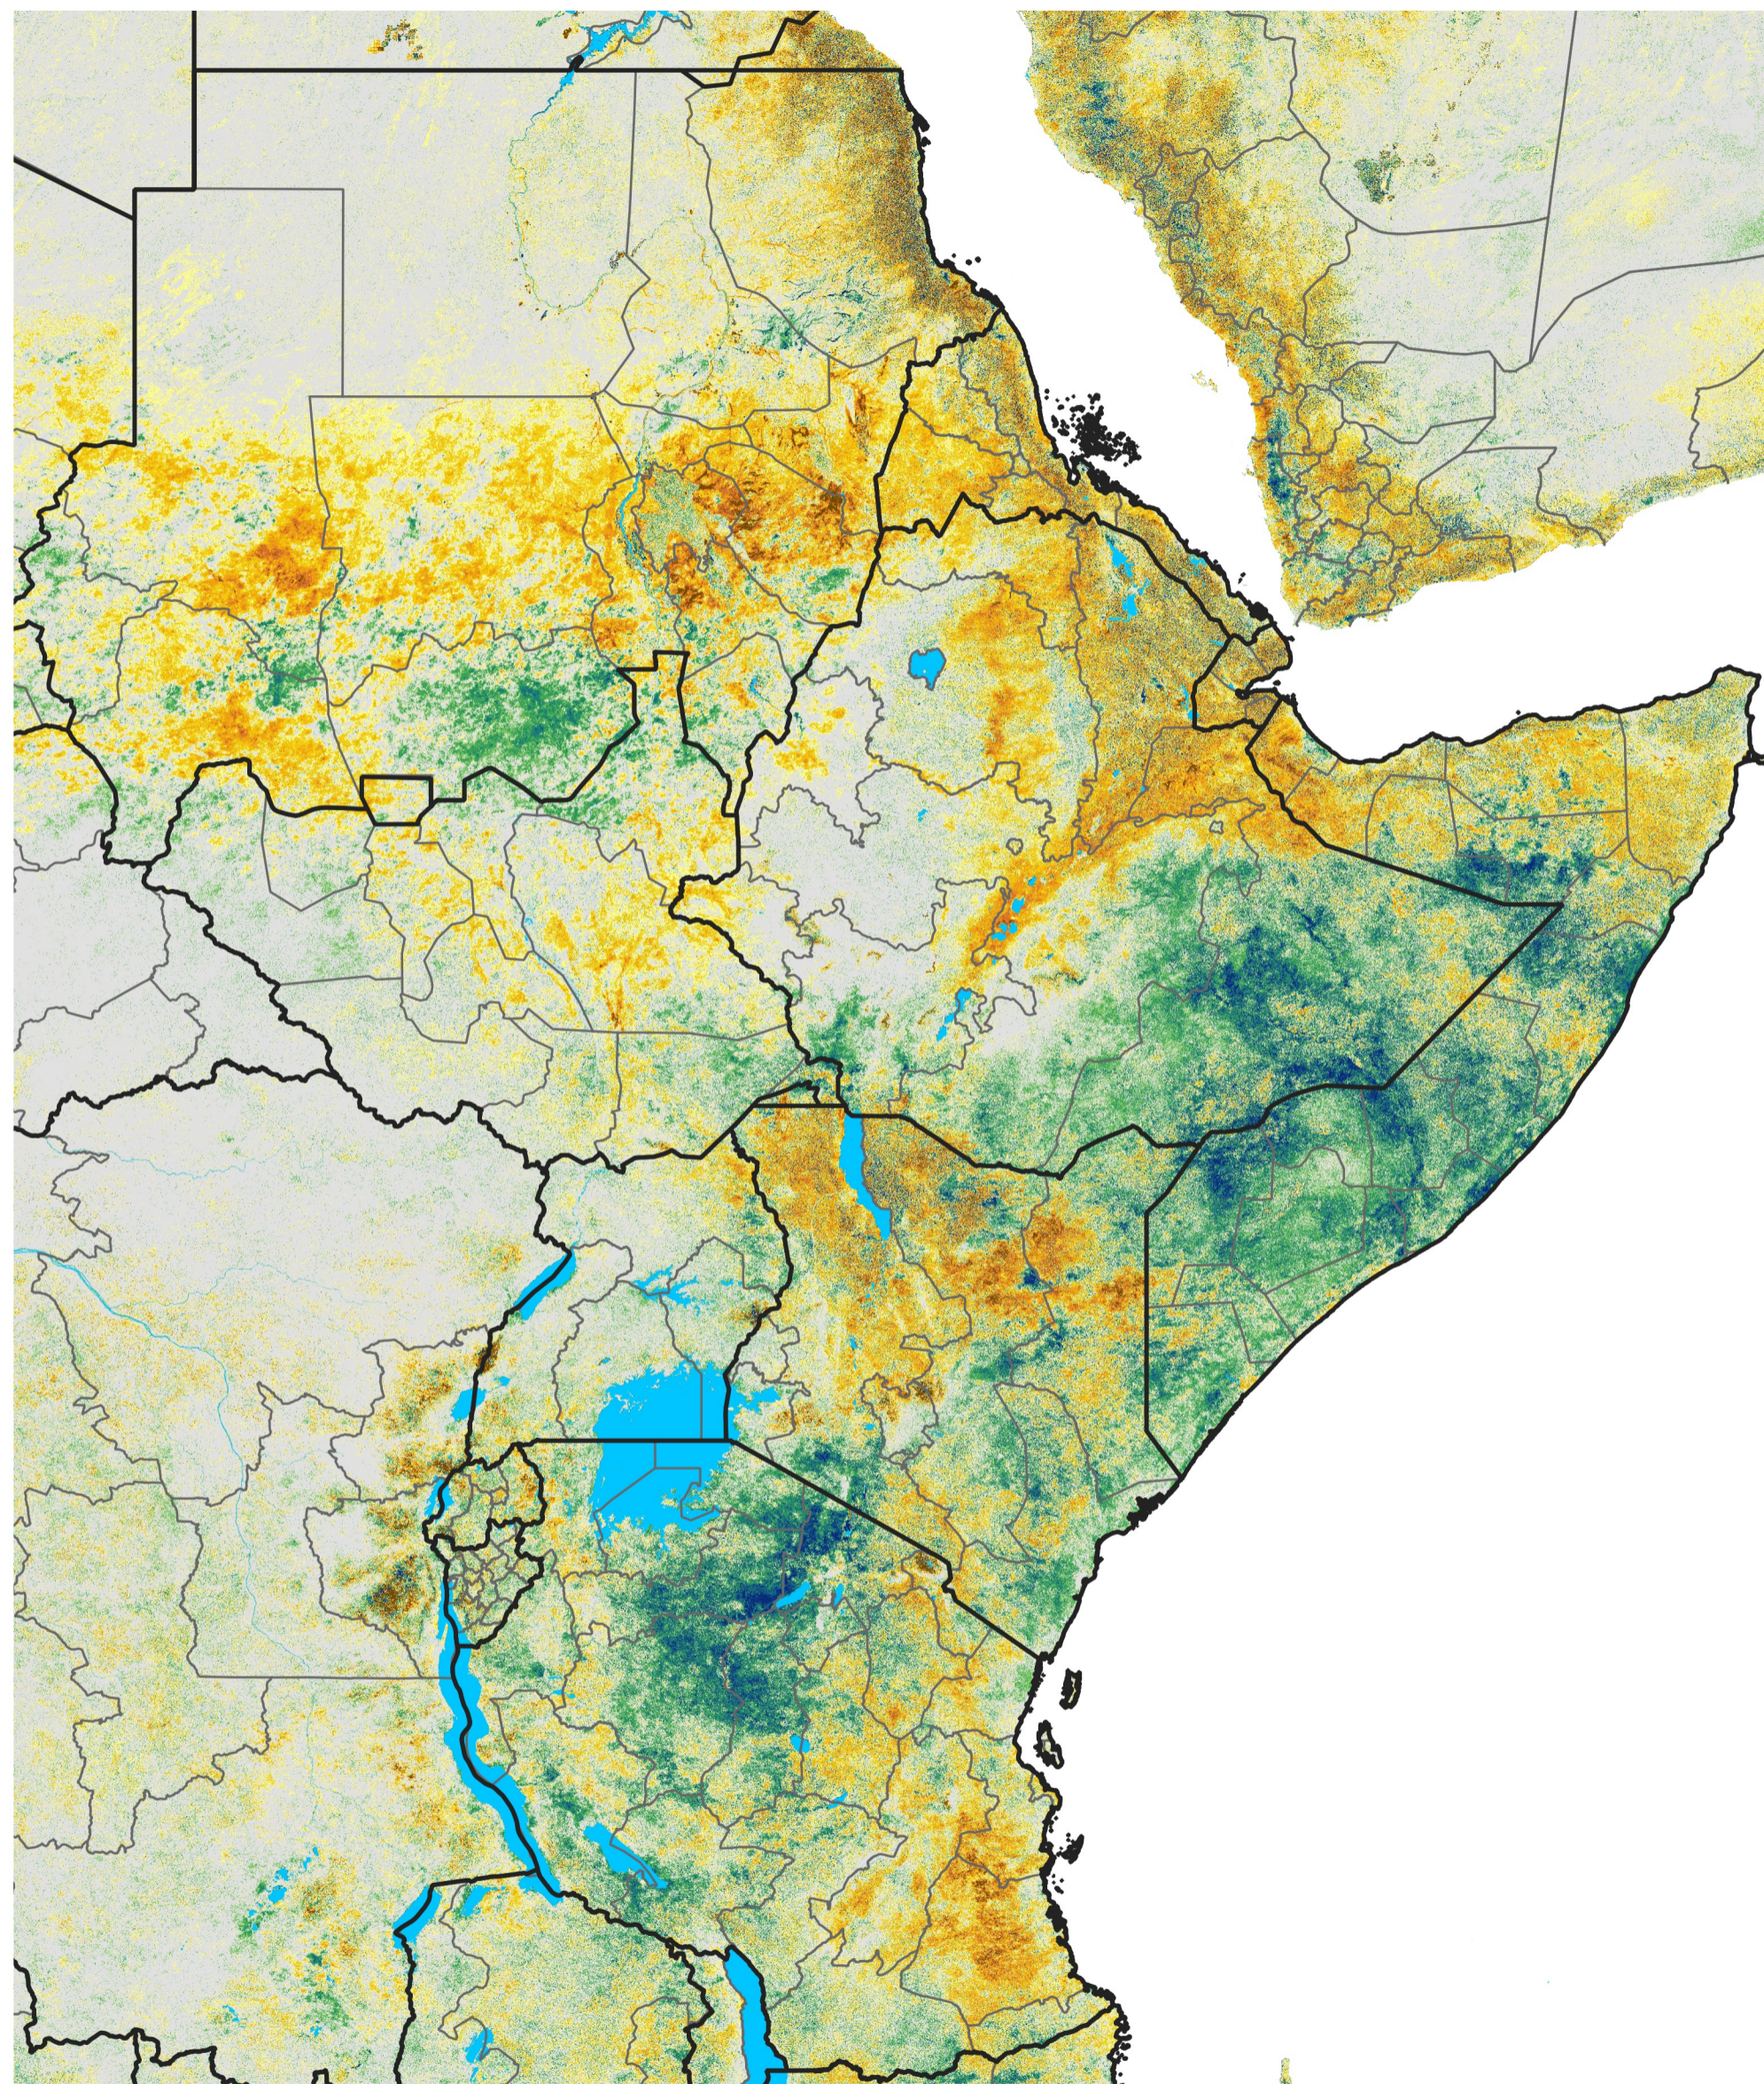

# East Africa Percent of Mean NDVI

2015 / Mean (2012 - 2021)

Period 63 / Nov 06 - 15, 2015

## Percent of Normal