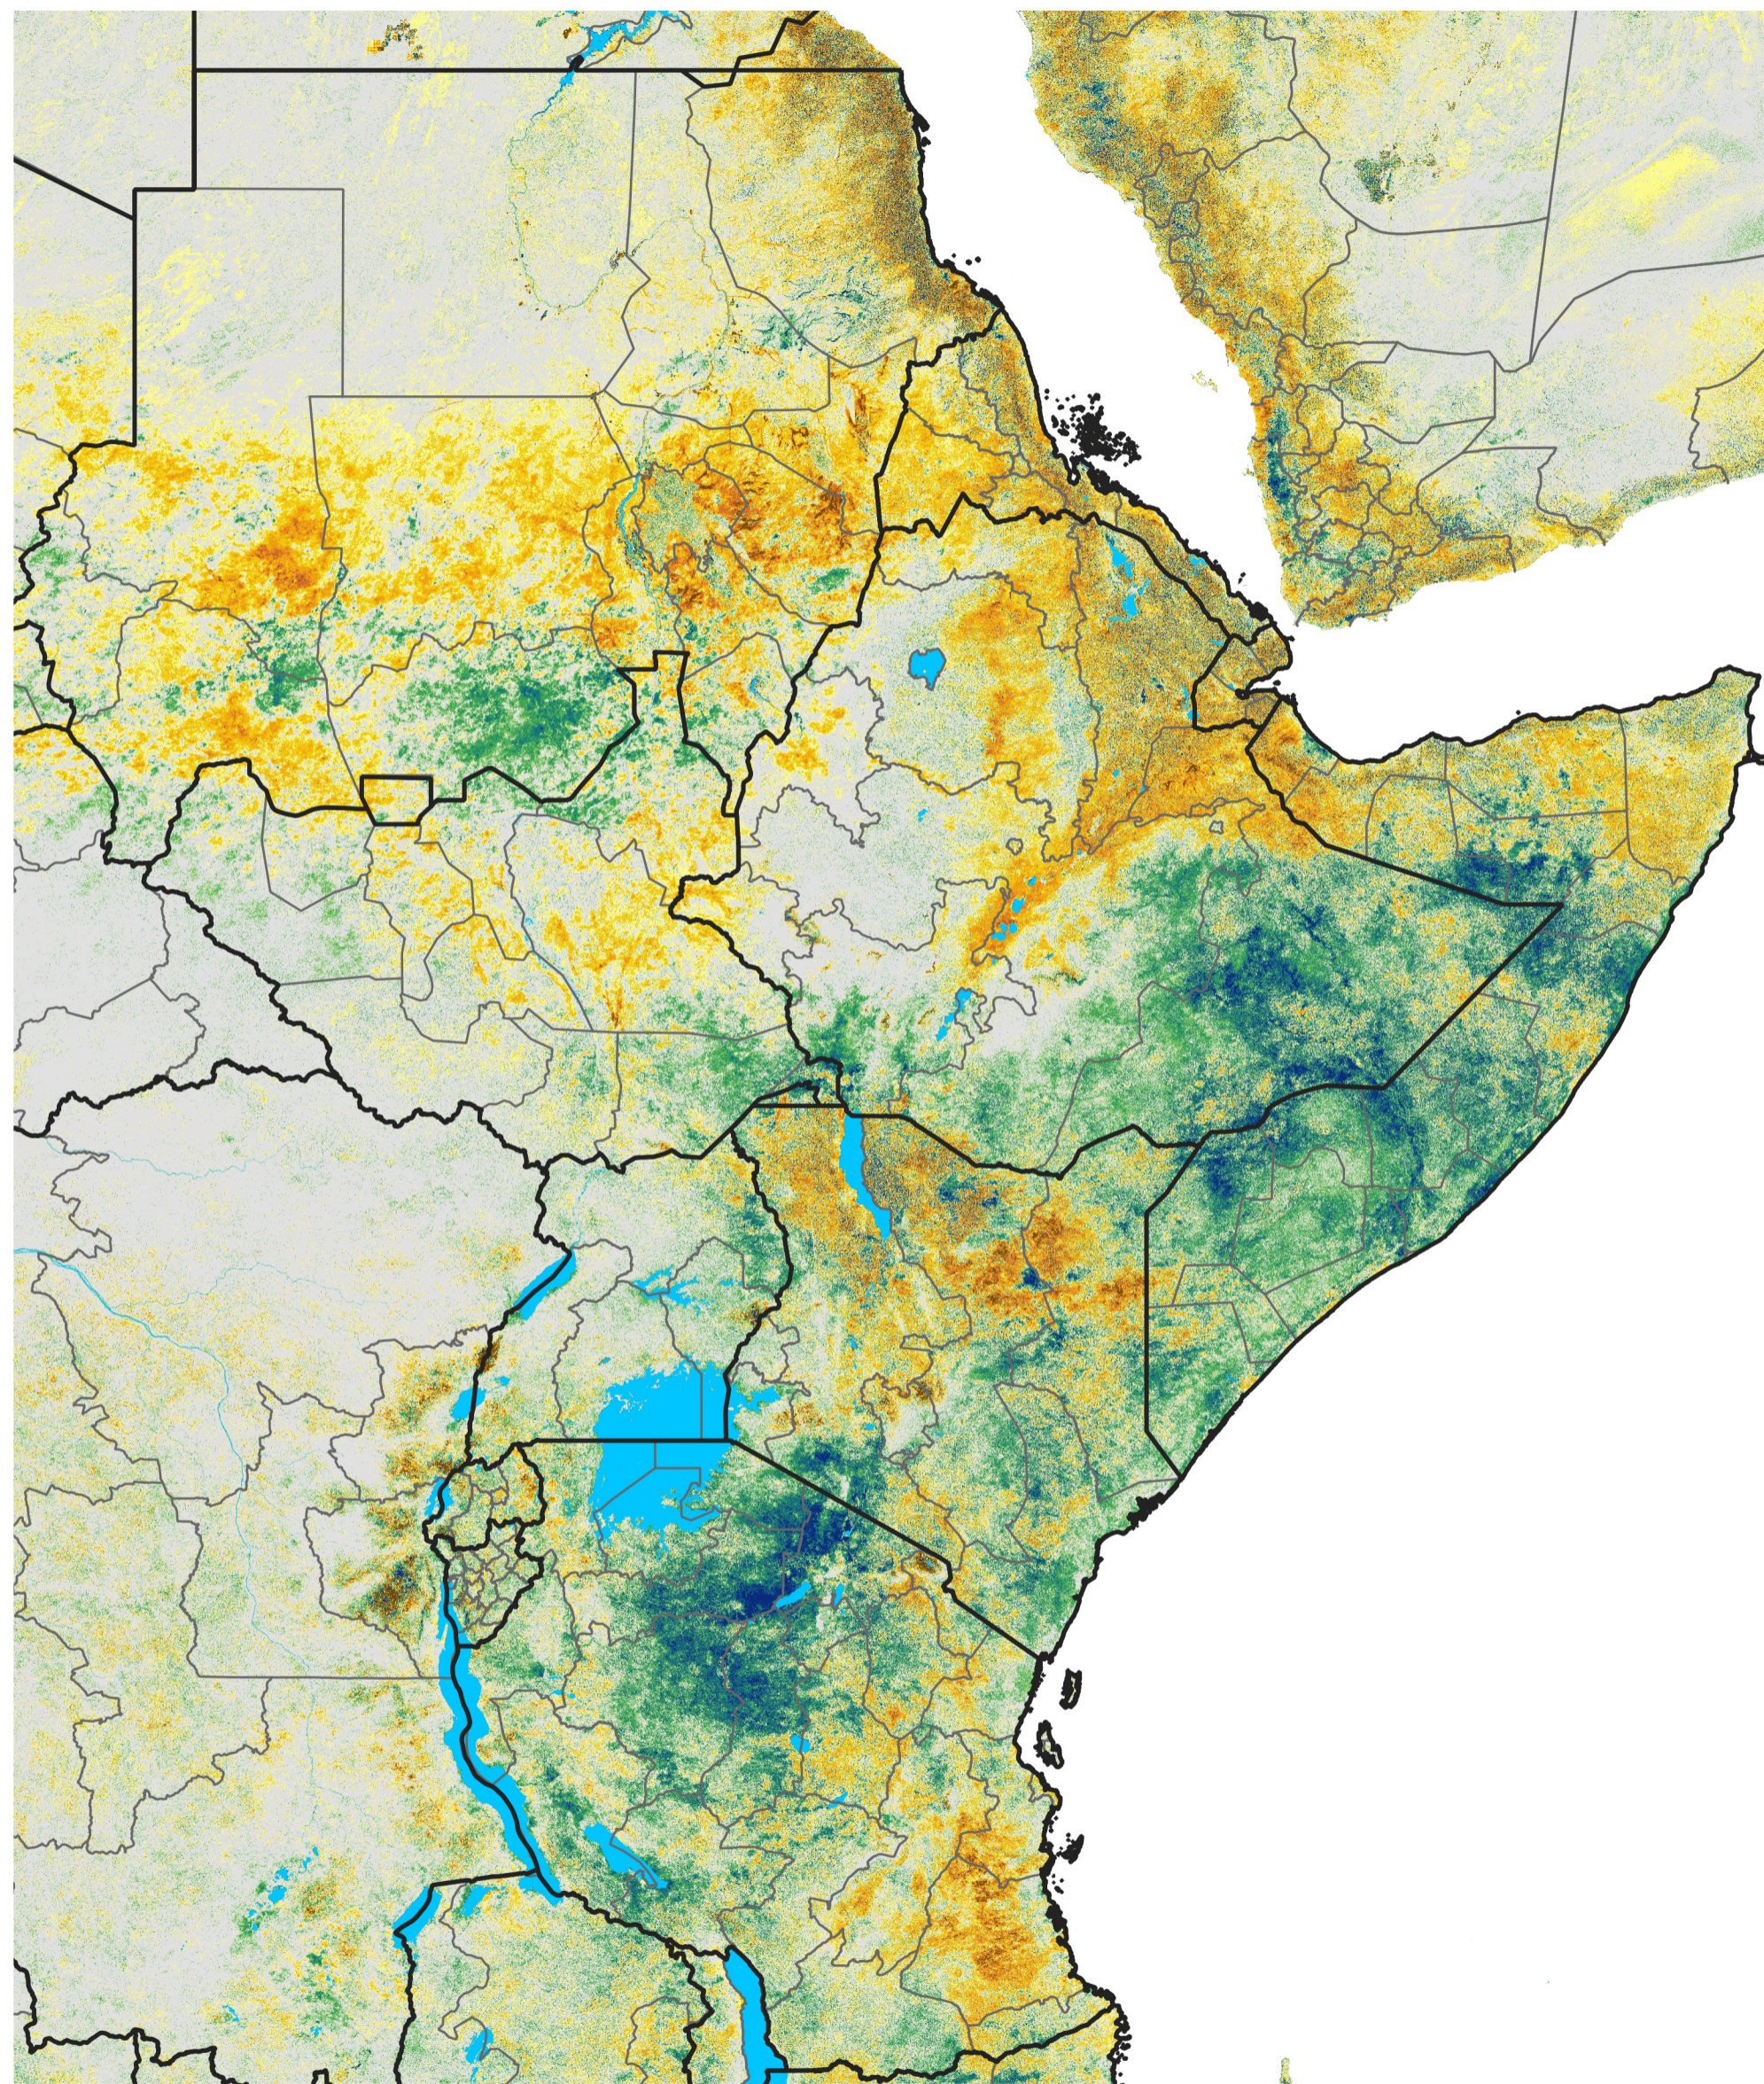

East Africa Percent of Mean NDVI

2015 / Mean (2012 - 2021)

Period 64 / Nov 11 - 20, 2015

Percent of Normal