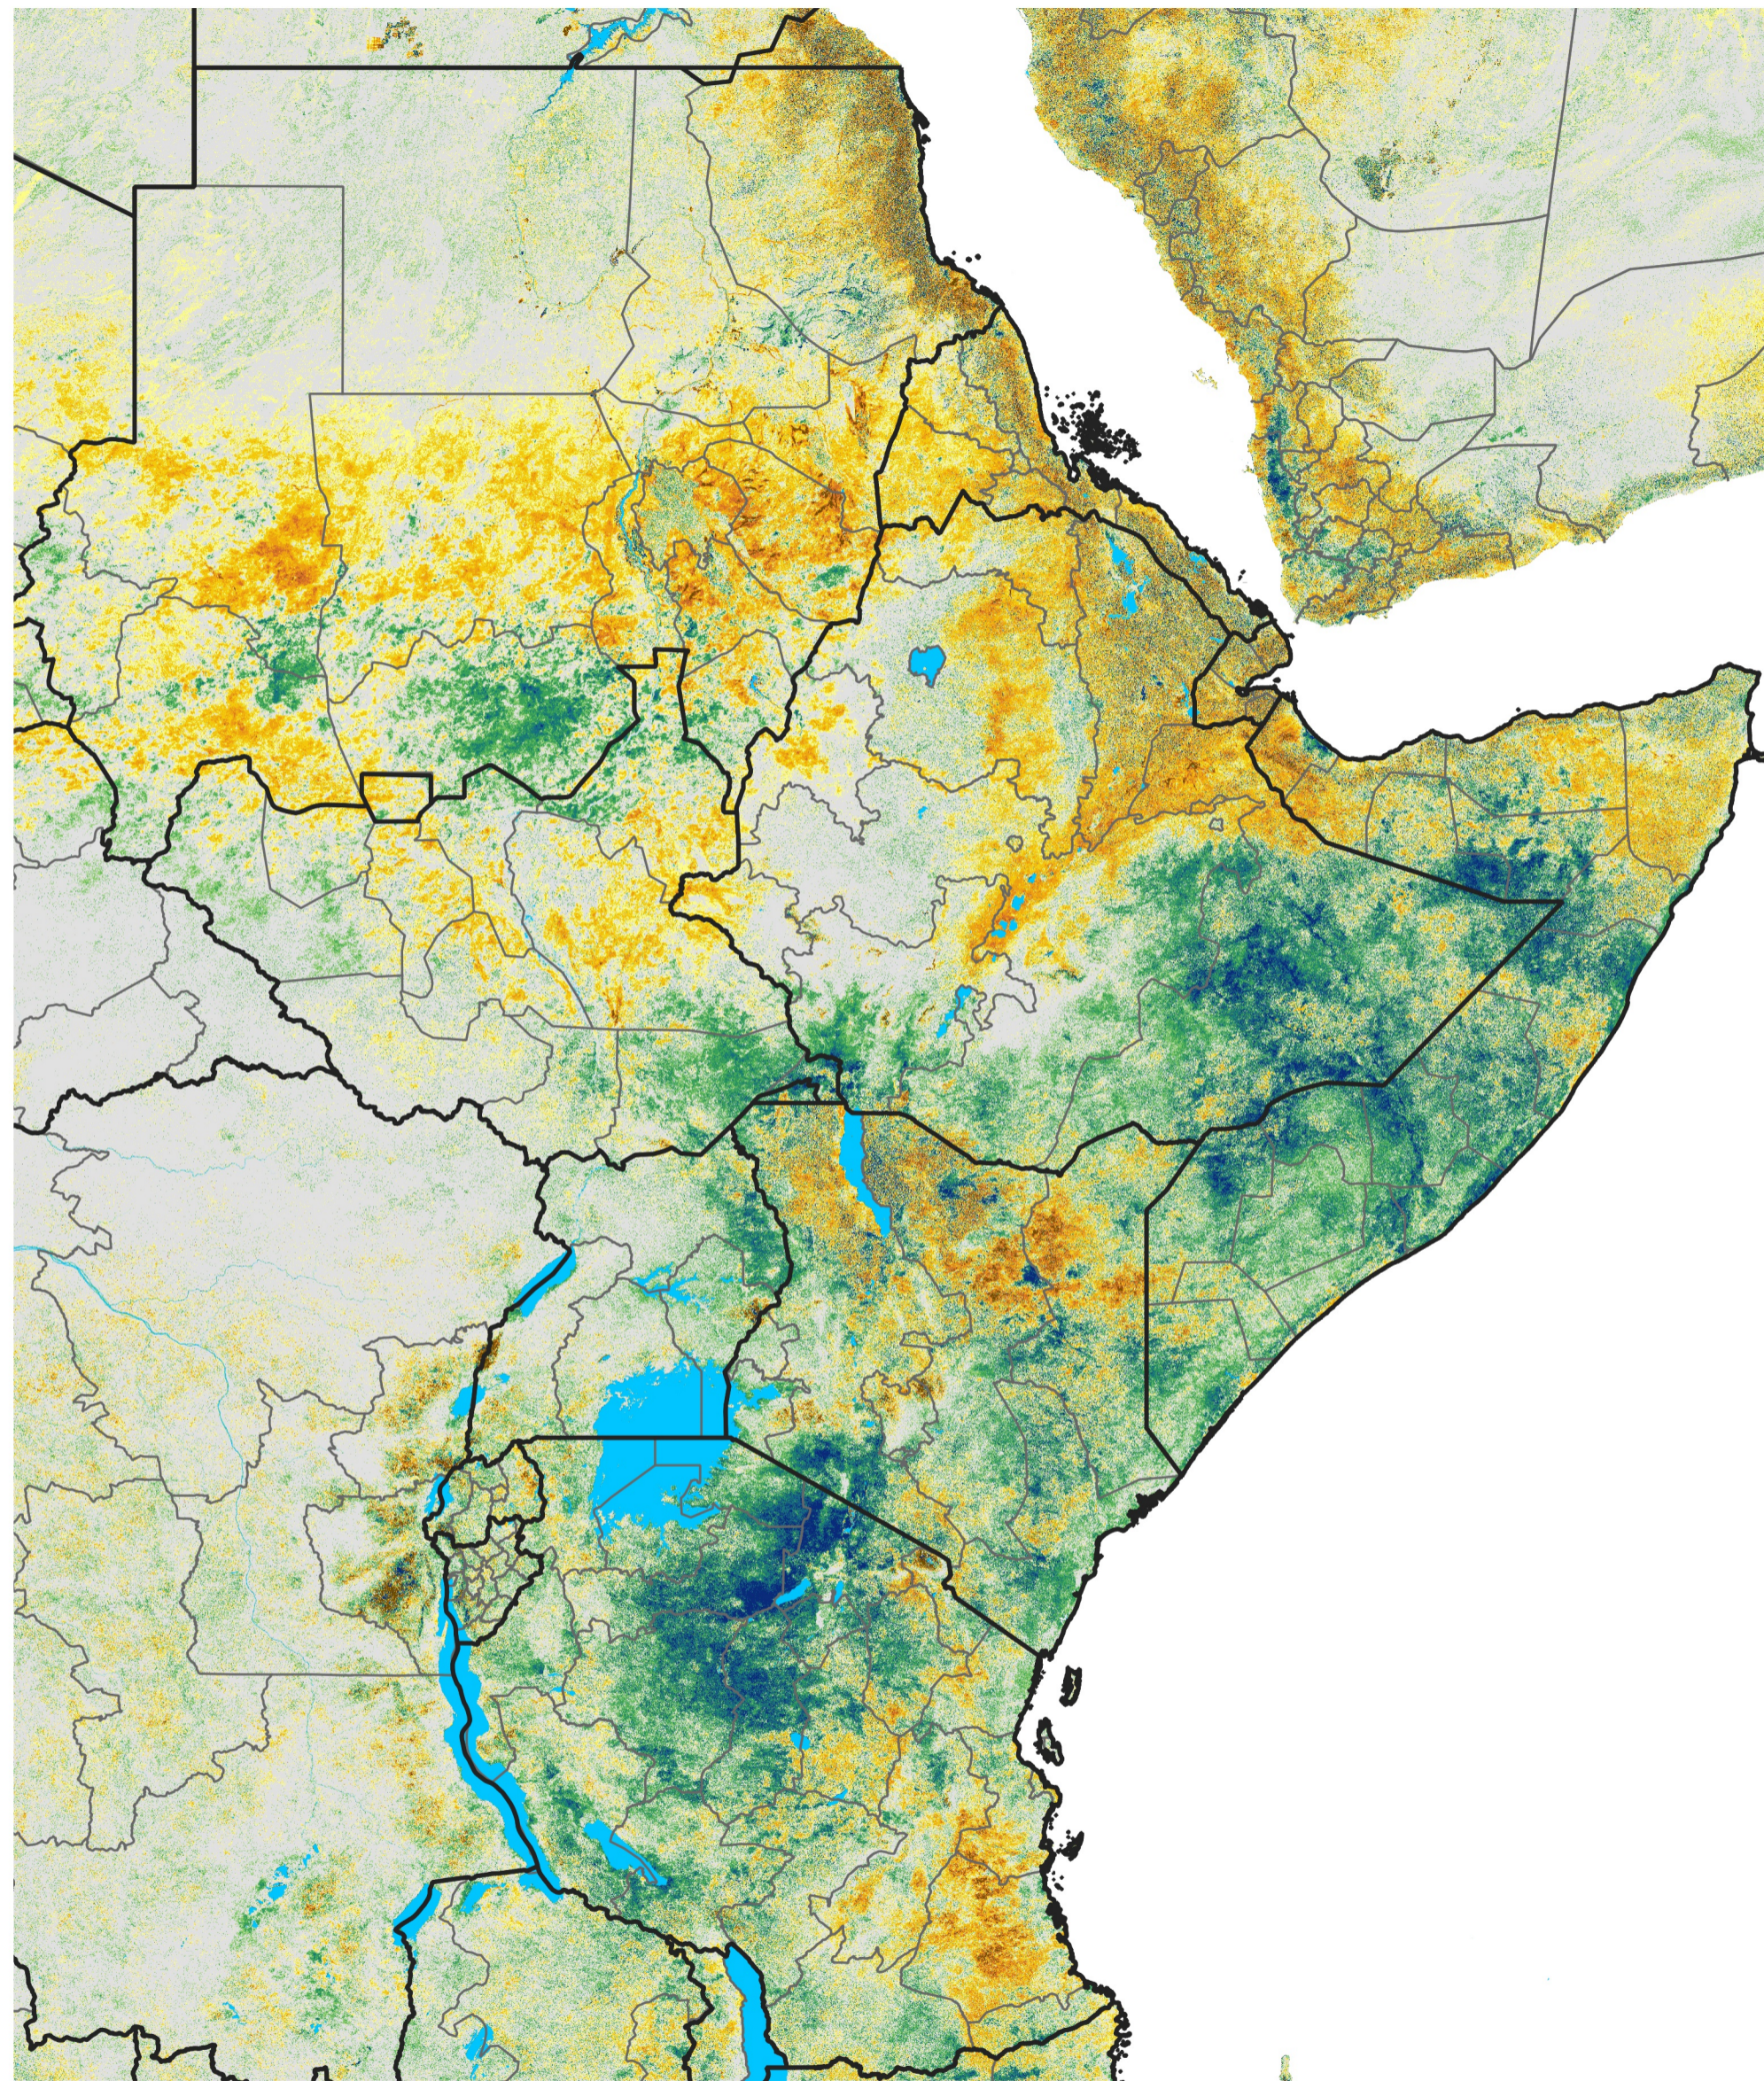

East Africa Percent of Mean NDVI

2015 / Mean (2012 - 2021)

Period 65 / Nov 16 - 25, 2015

Percent of Normal