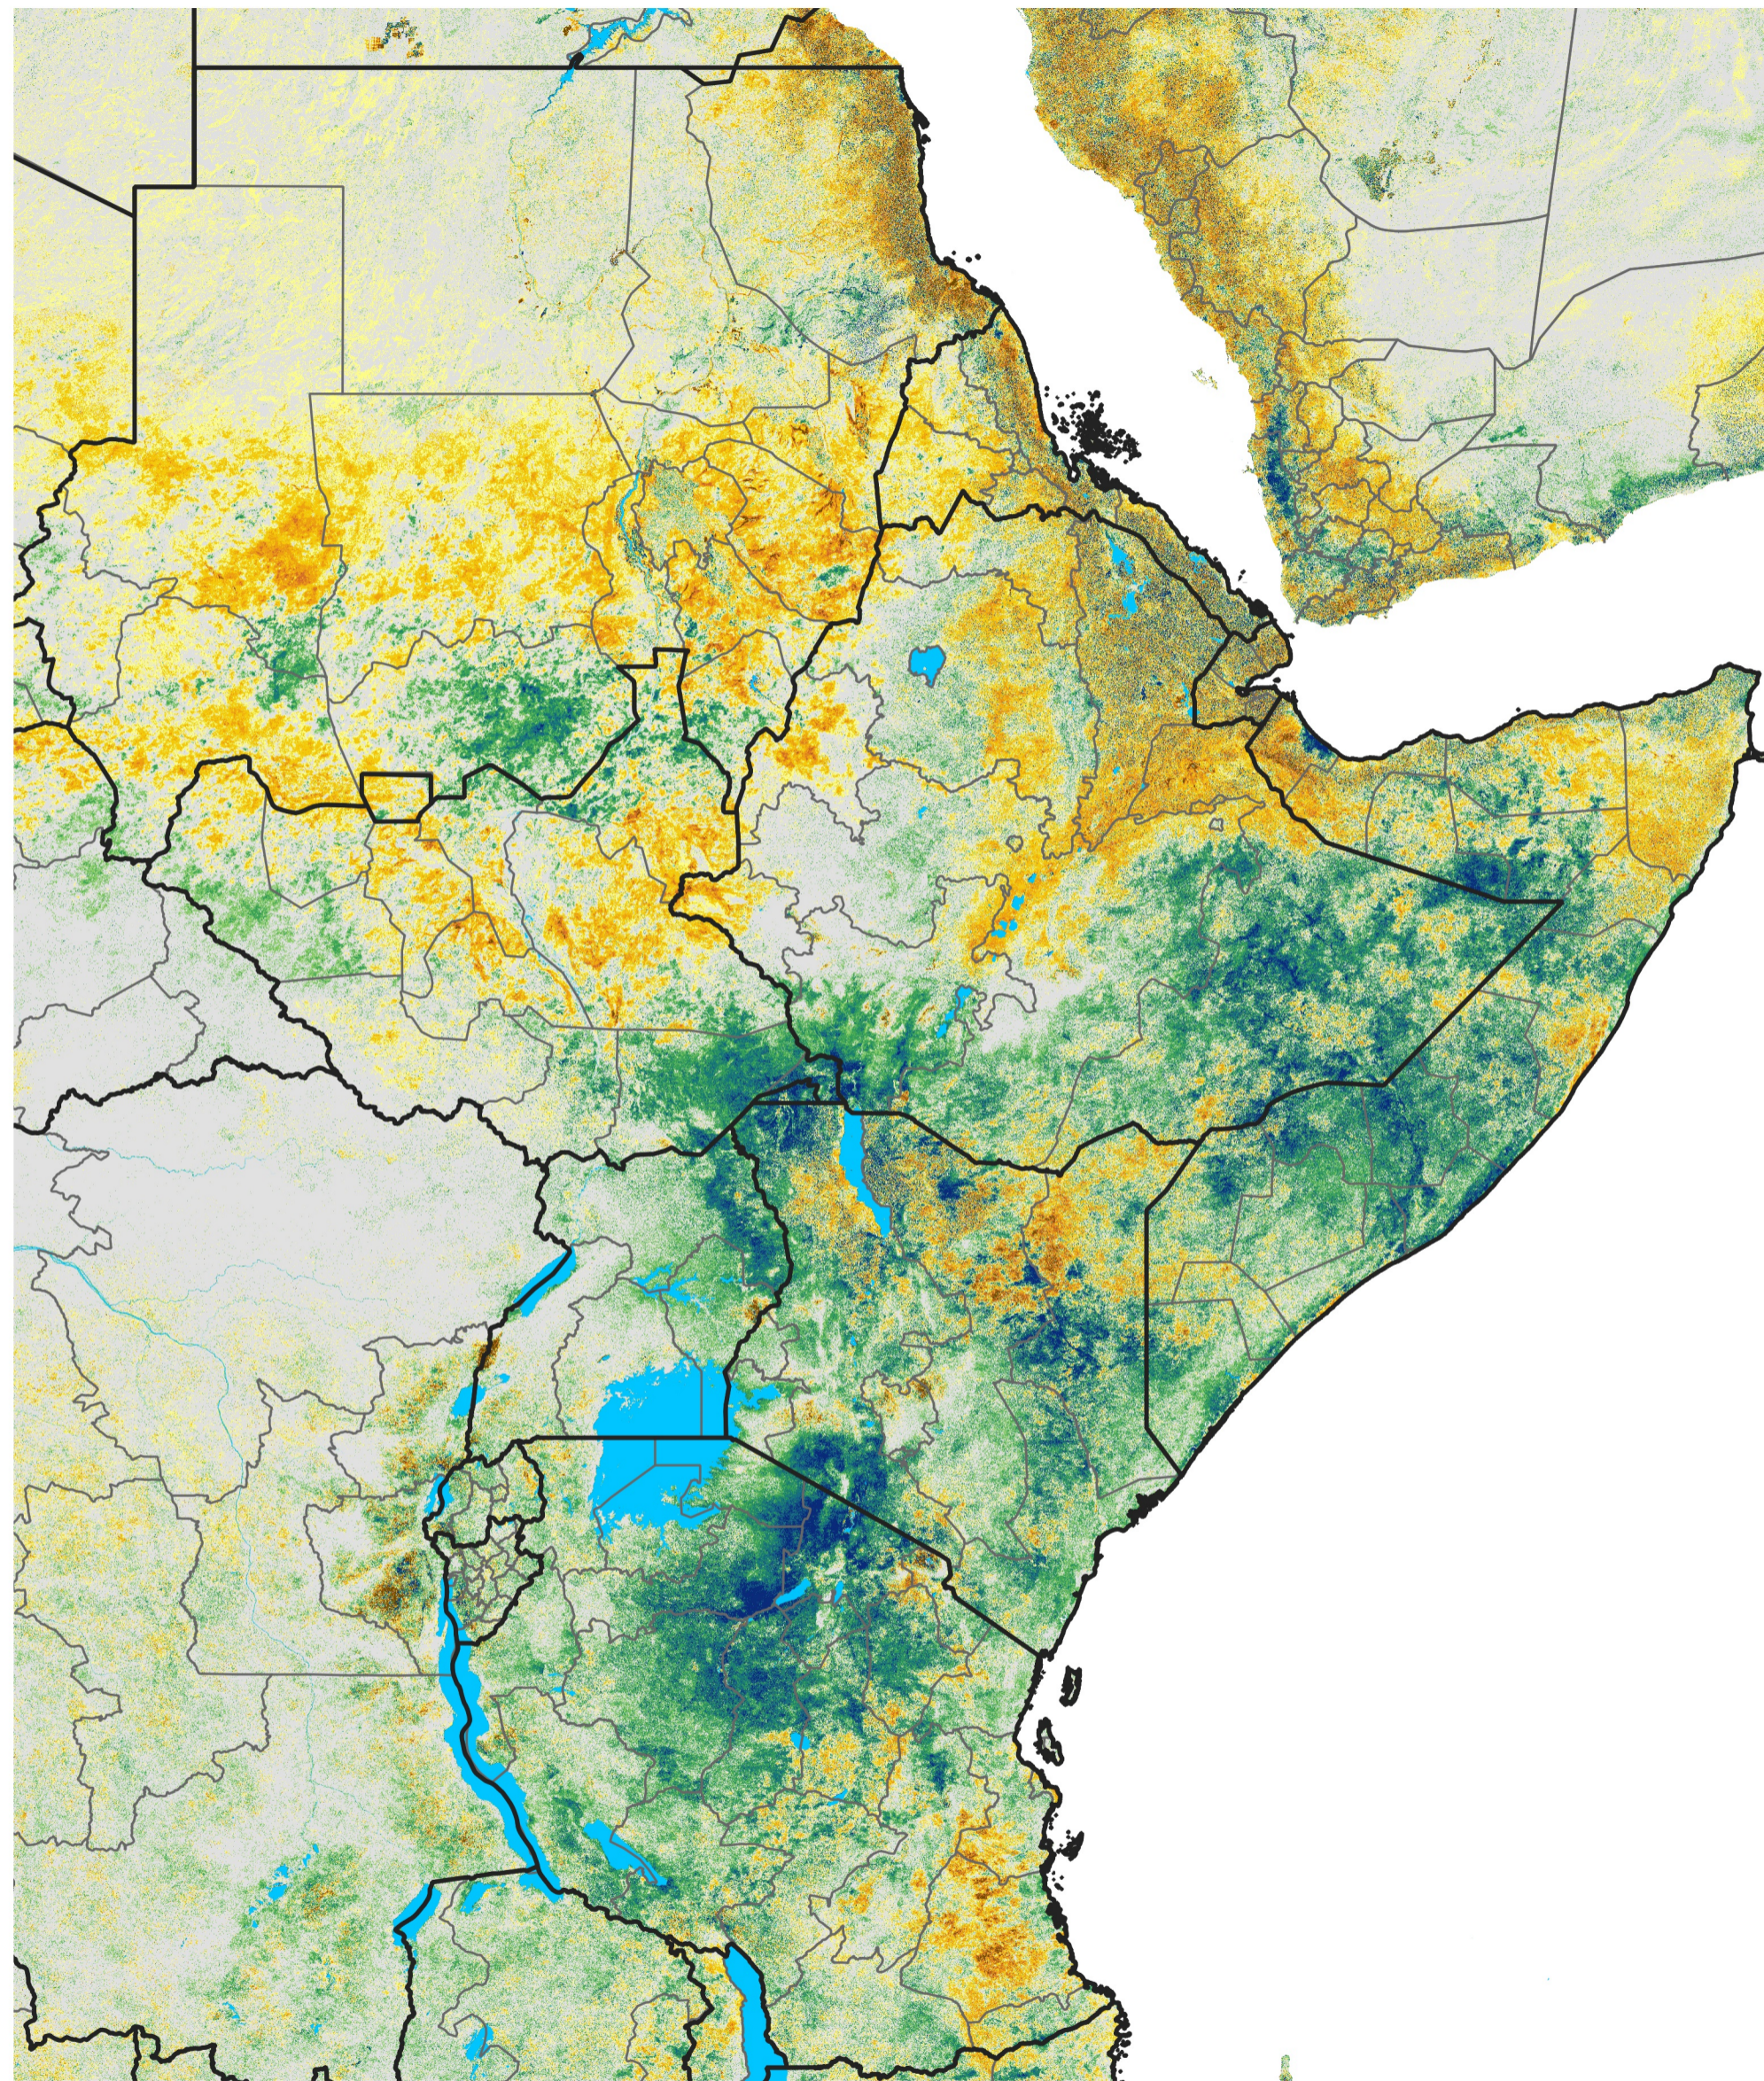

East Africa Percent of Mean NDVI

2015 / Mean (2012 - 2021)

Period 68 / Dec 01 - 10, 2015

Percent of Normal