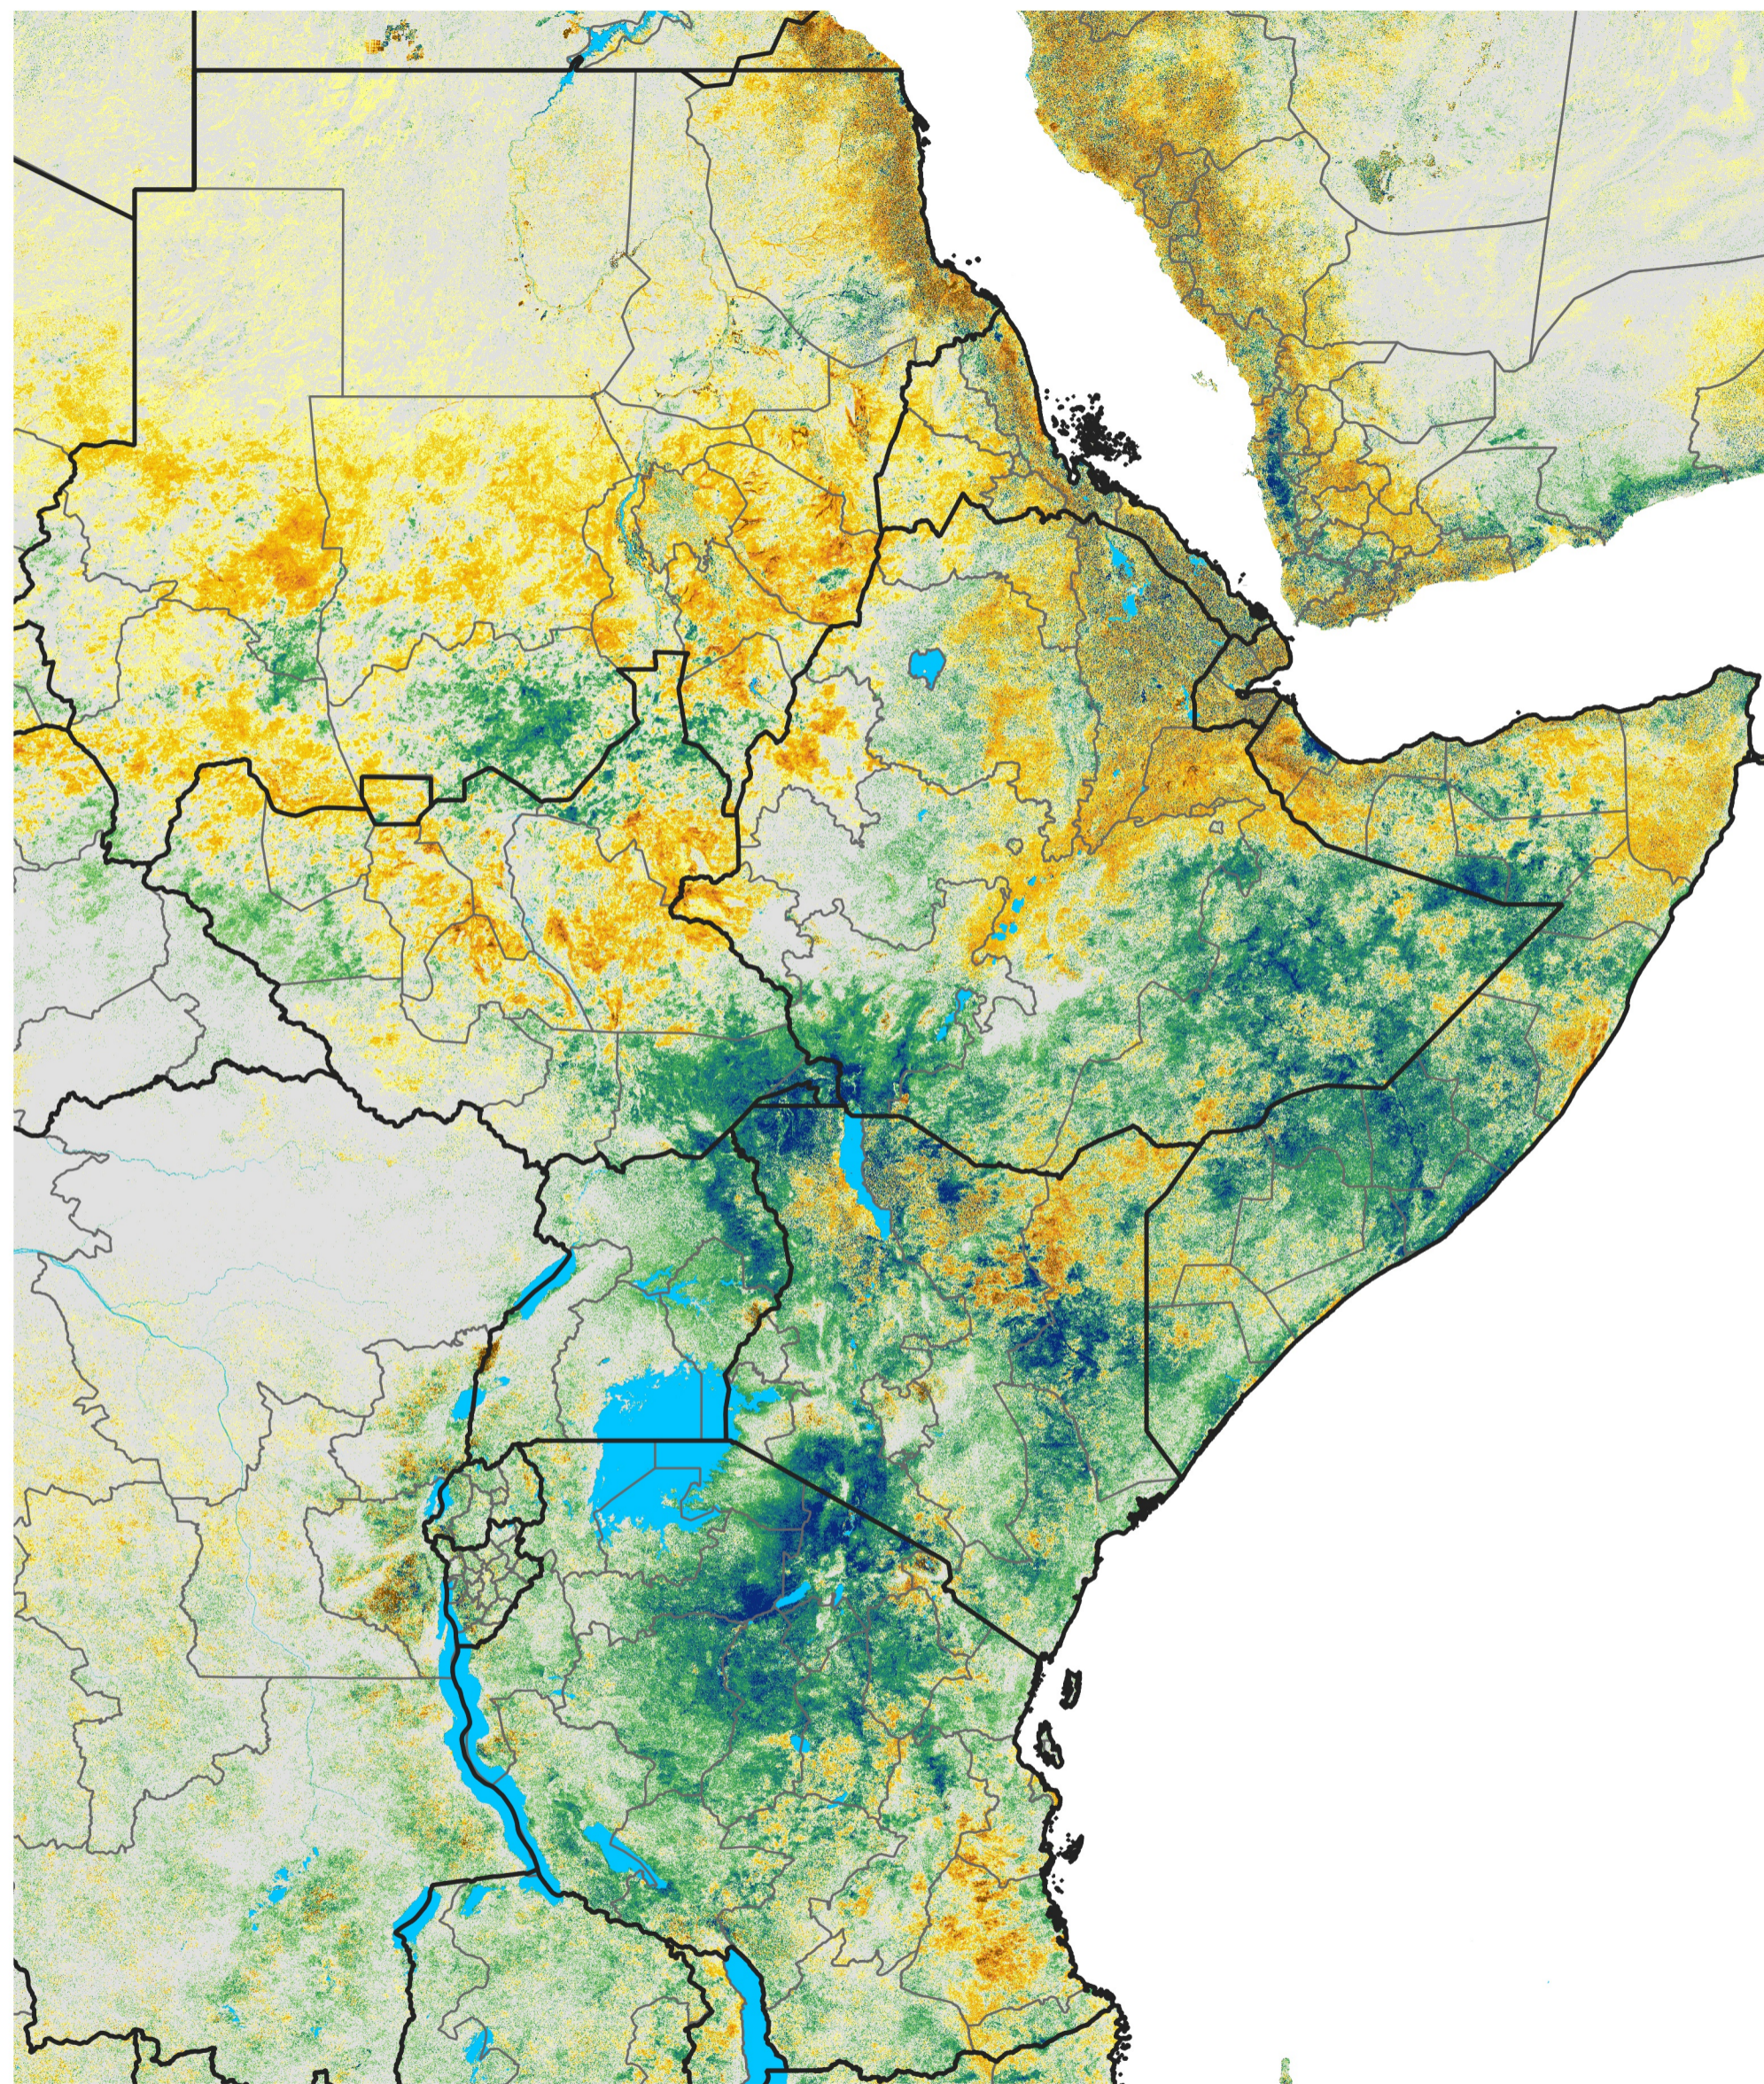

East Africa Percent of Mean NDVI

2015 / Mean (2012 - 2021)

Period 69 / Dec 06 - 15, 2015

Percent of Normal