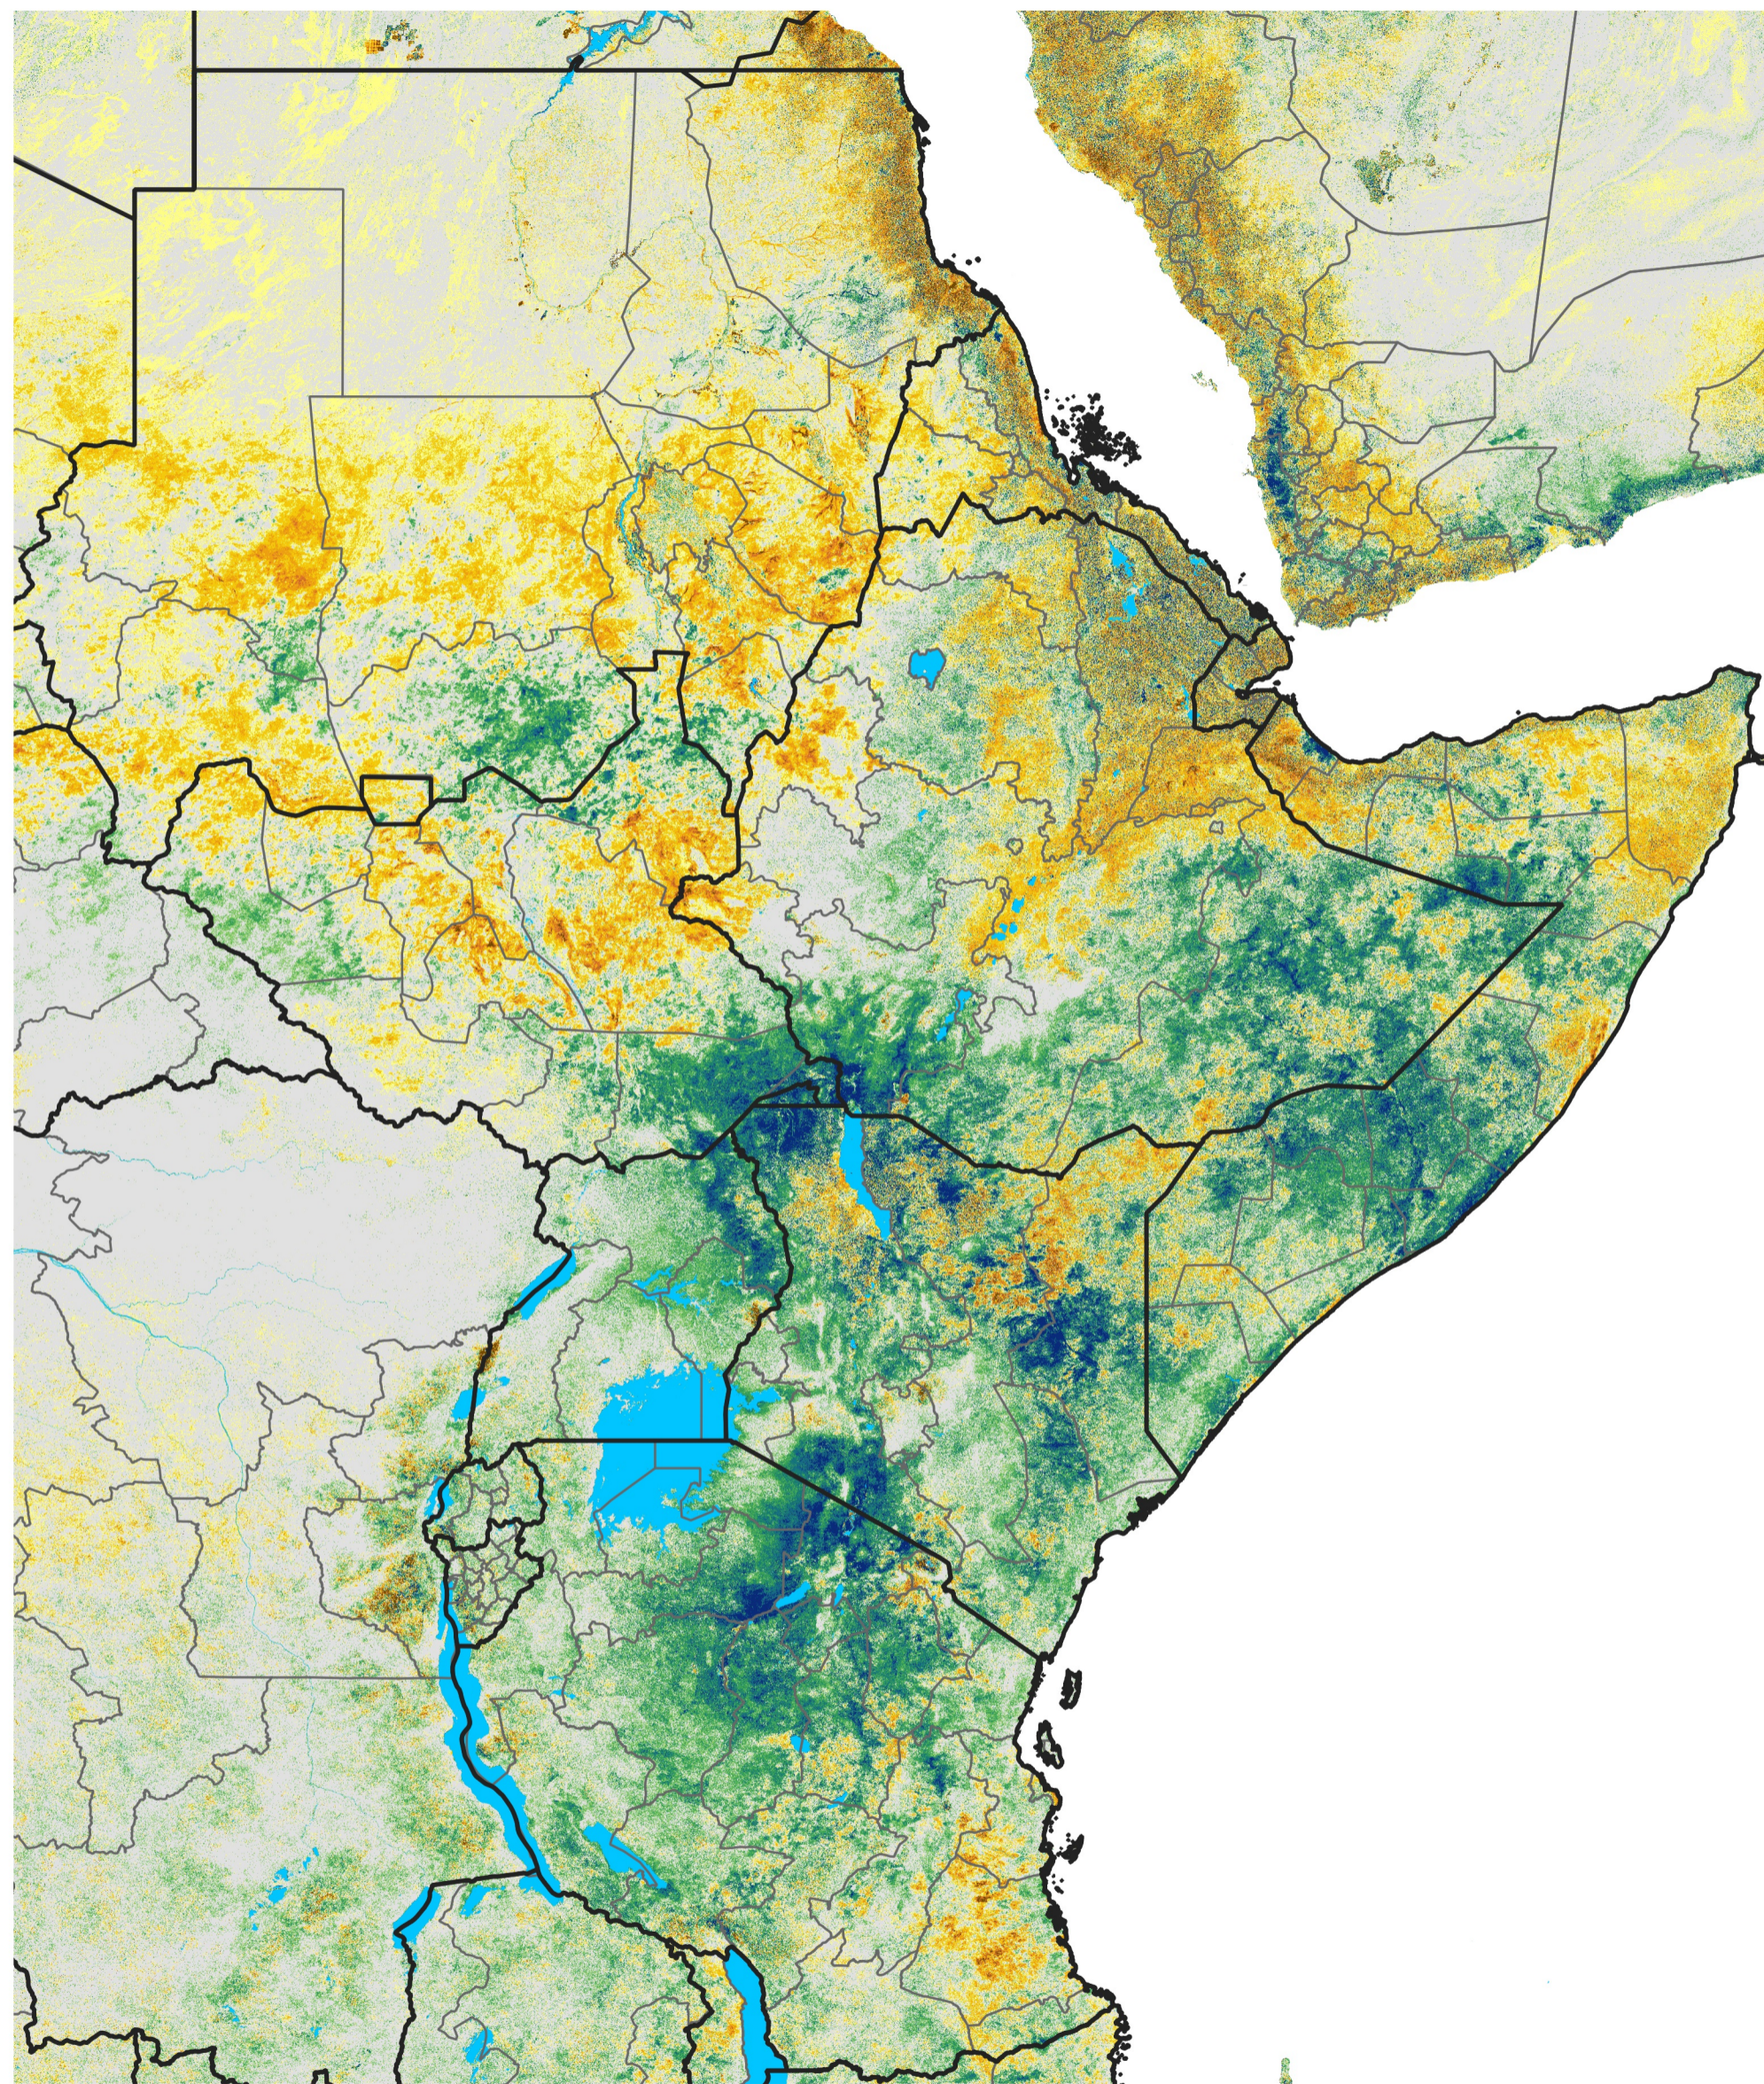

East Africa Percent of Mean NDVI

2015 / Mean (2012 - 2021)
Period 70 / Dec 11 - 20, 2015

Percent of Normal