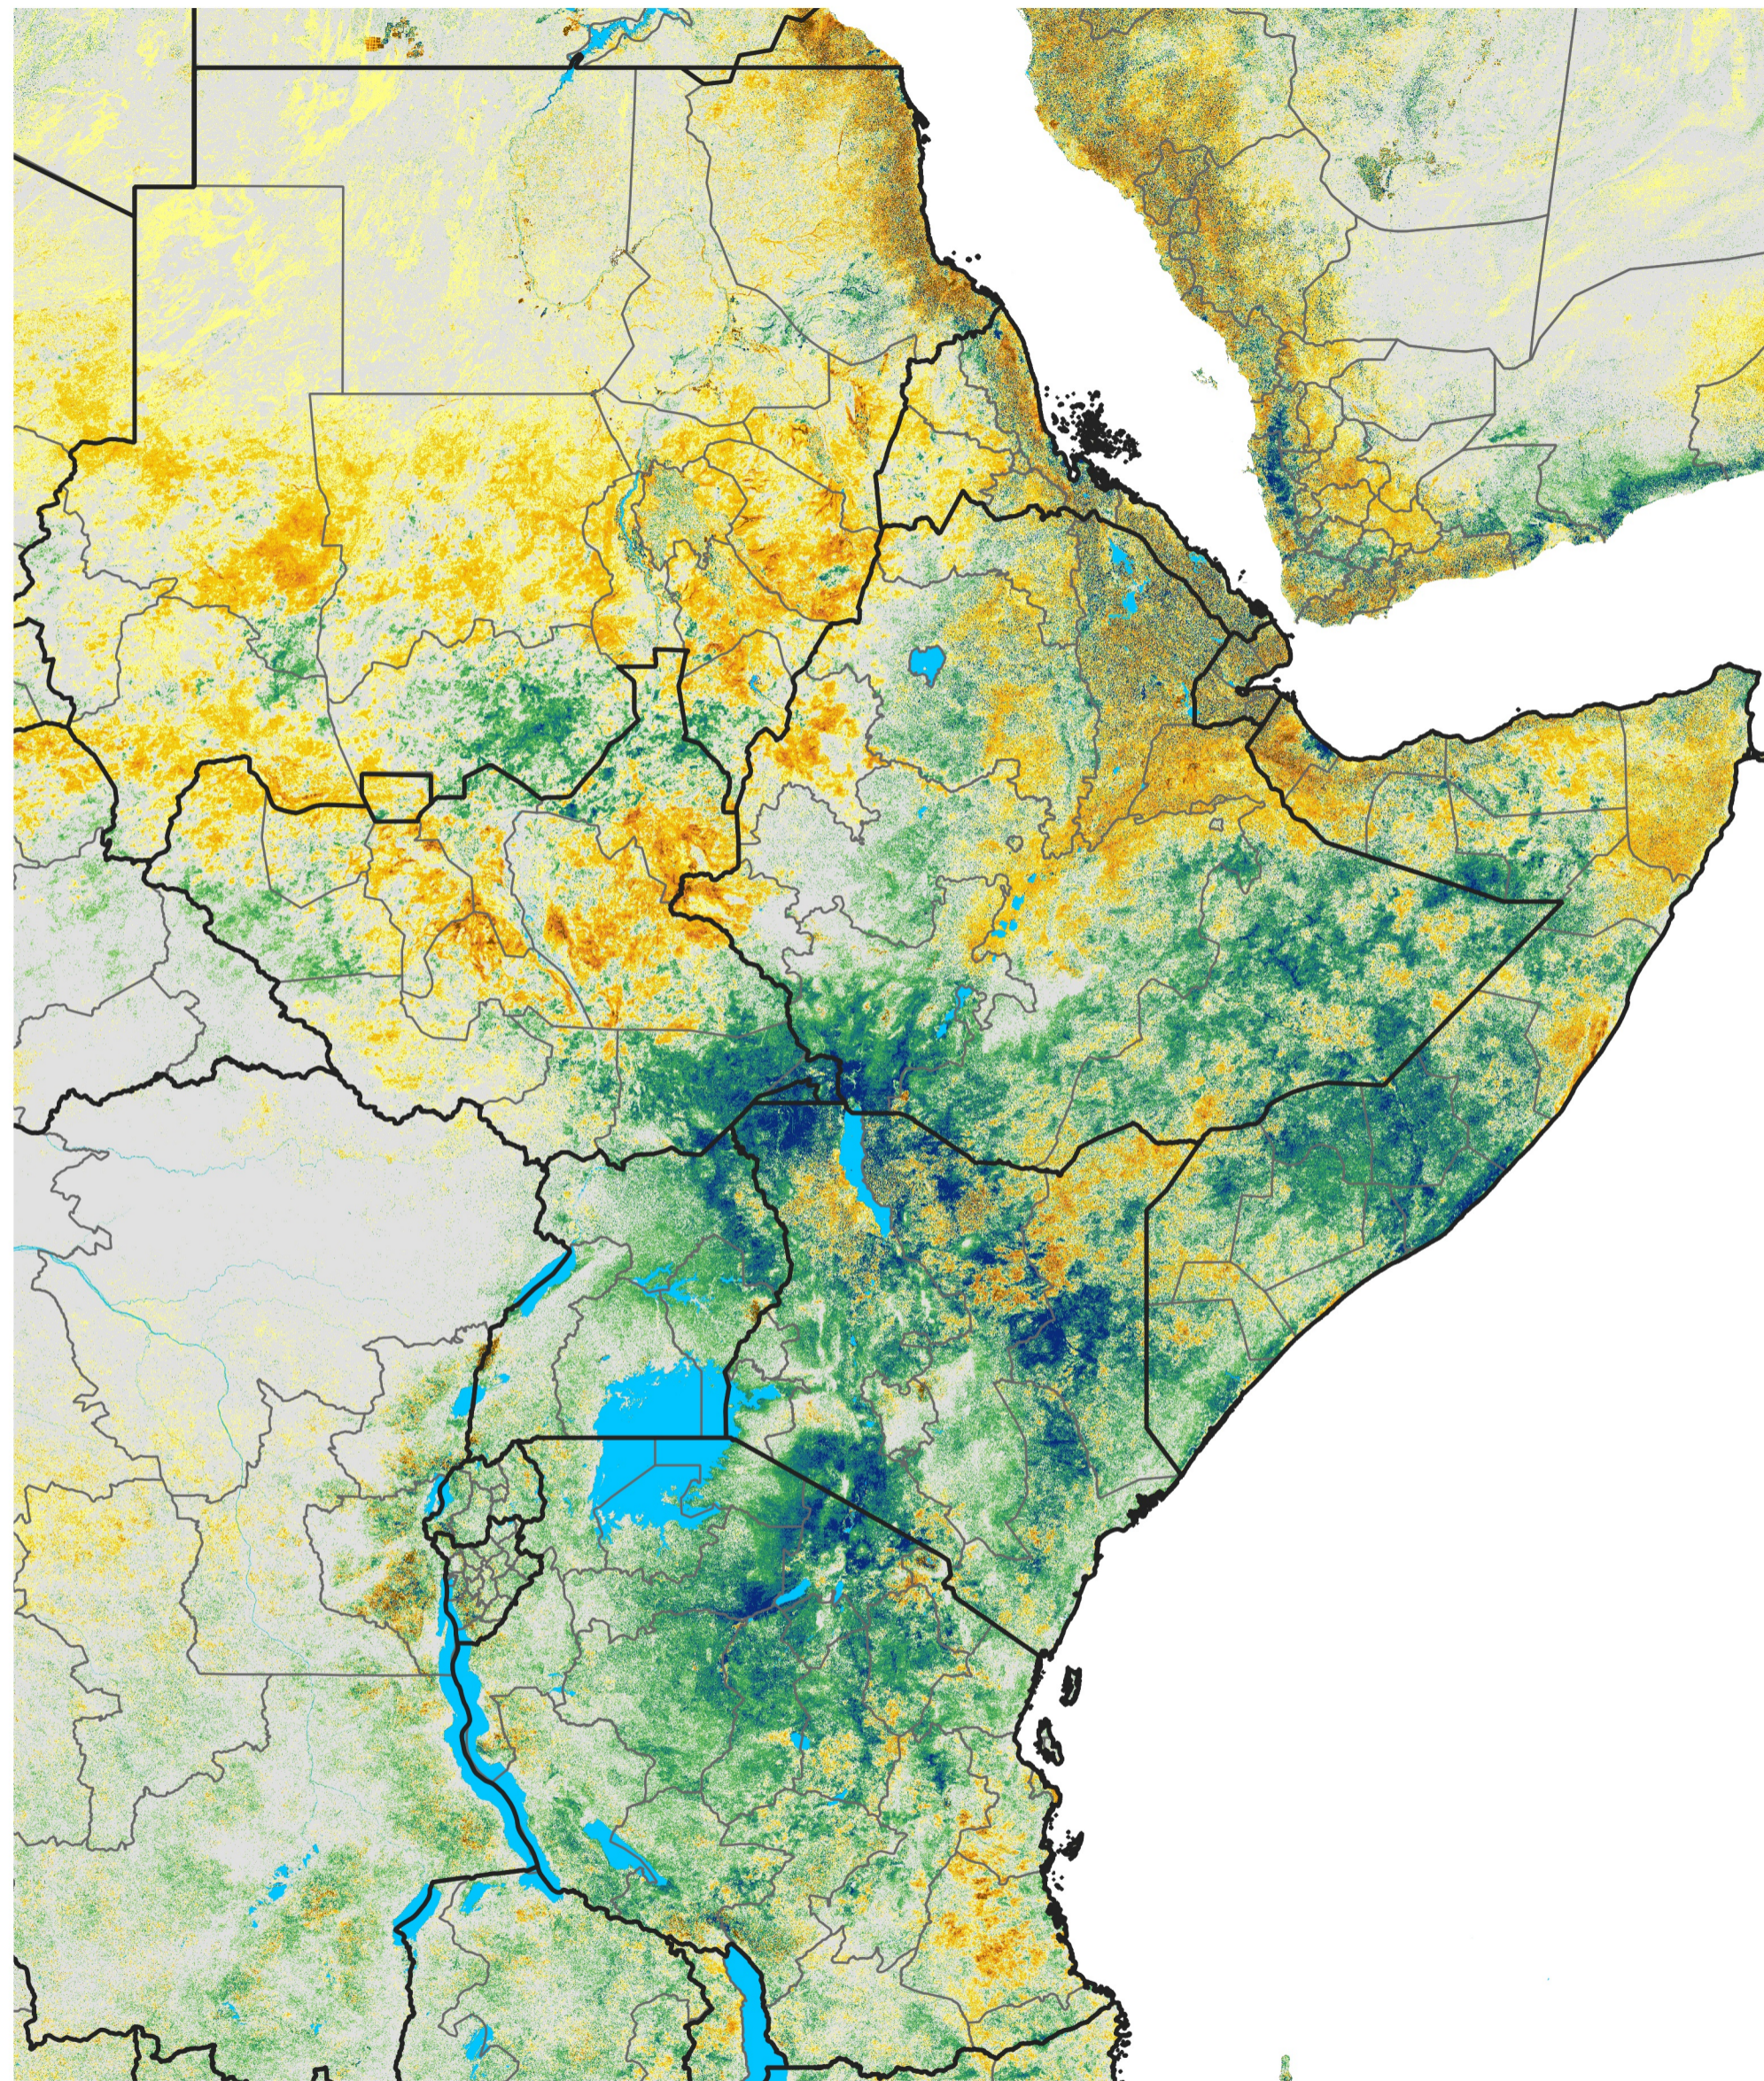

# East Africa Percent of Mean NDVI

2015 / Mean (2012 - 2021)

Period 71 / Dec 16 - 25, 2015

## Percent of Normal