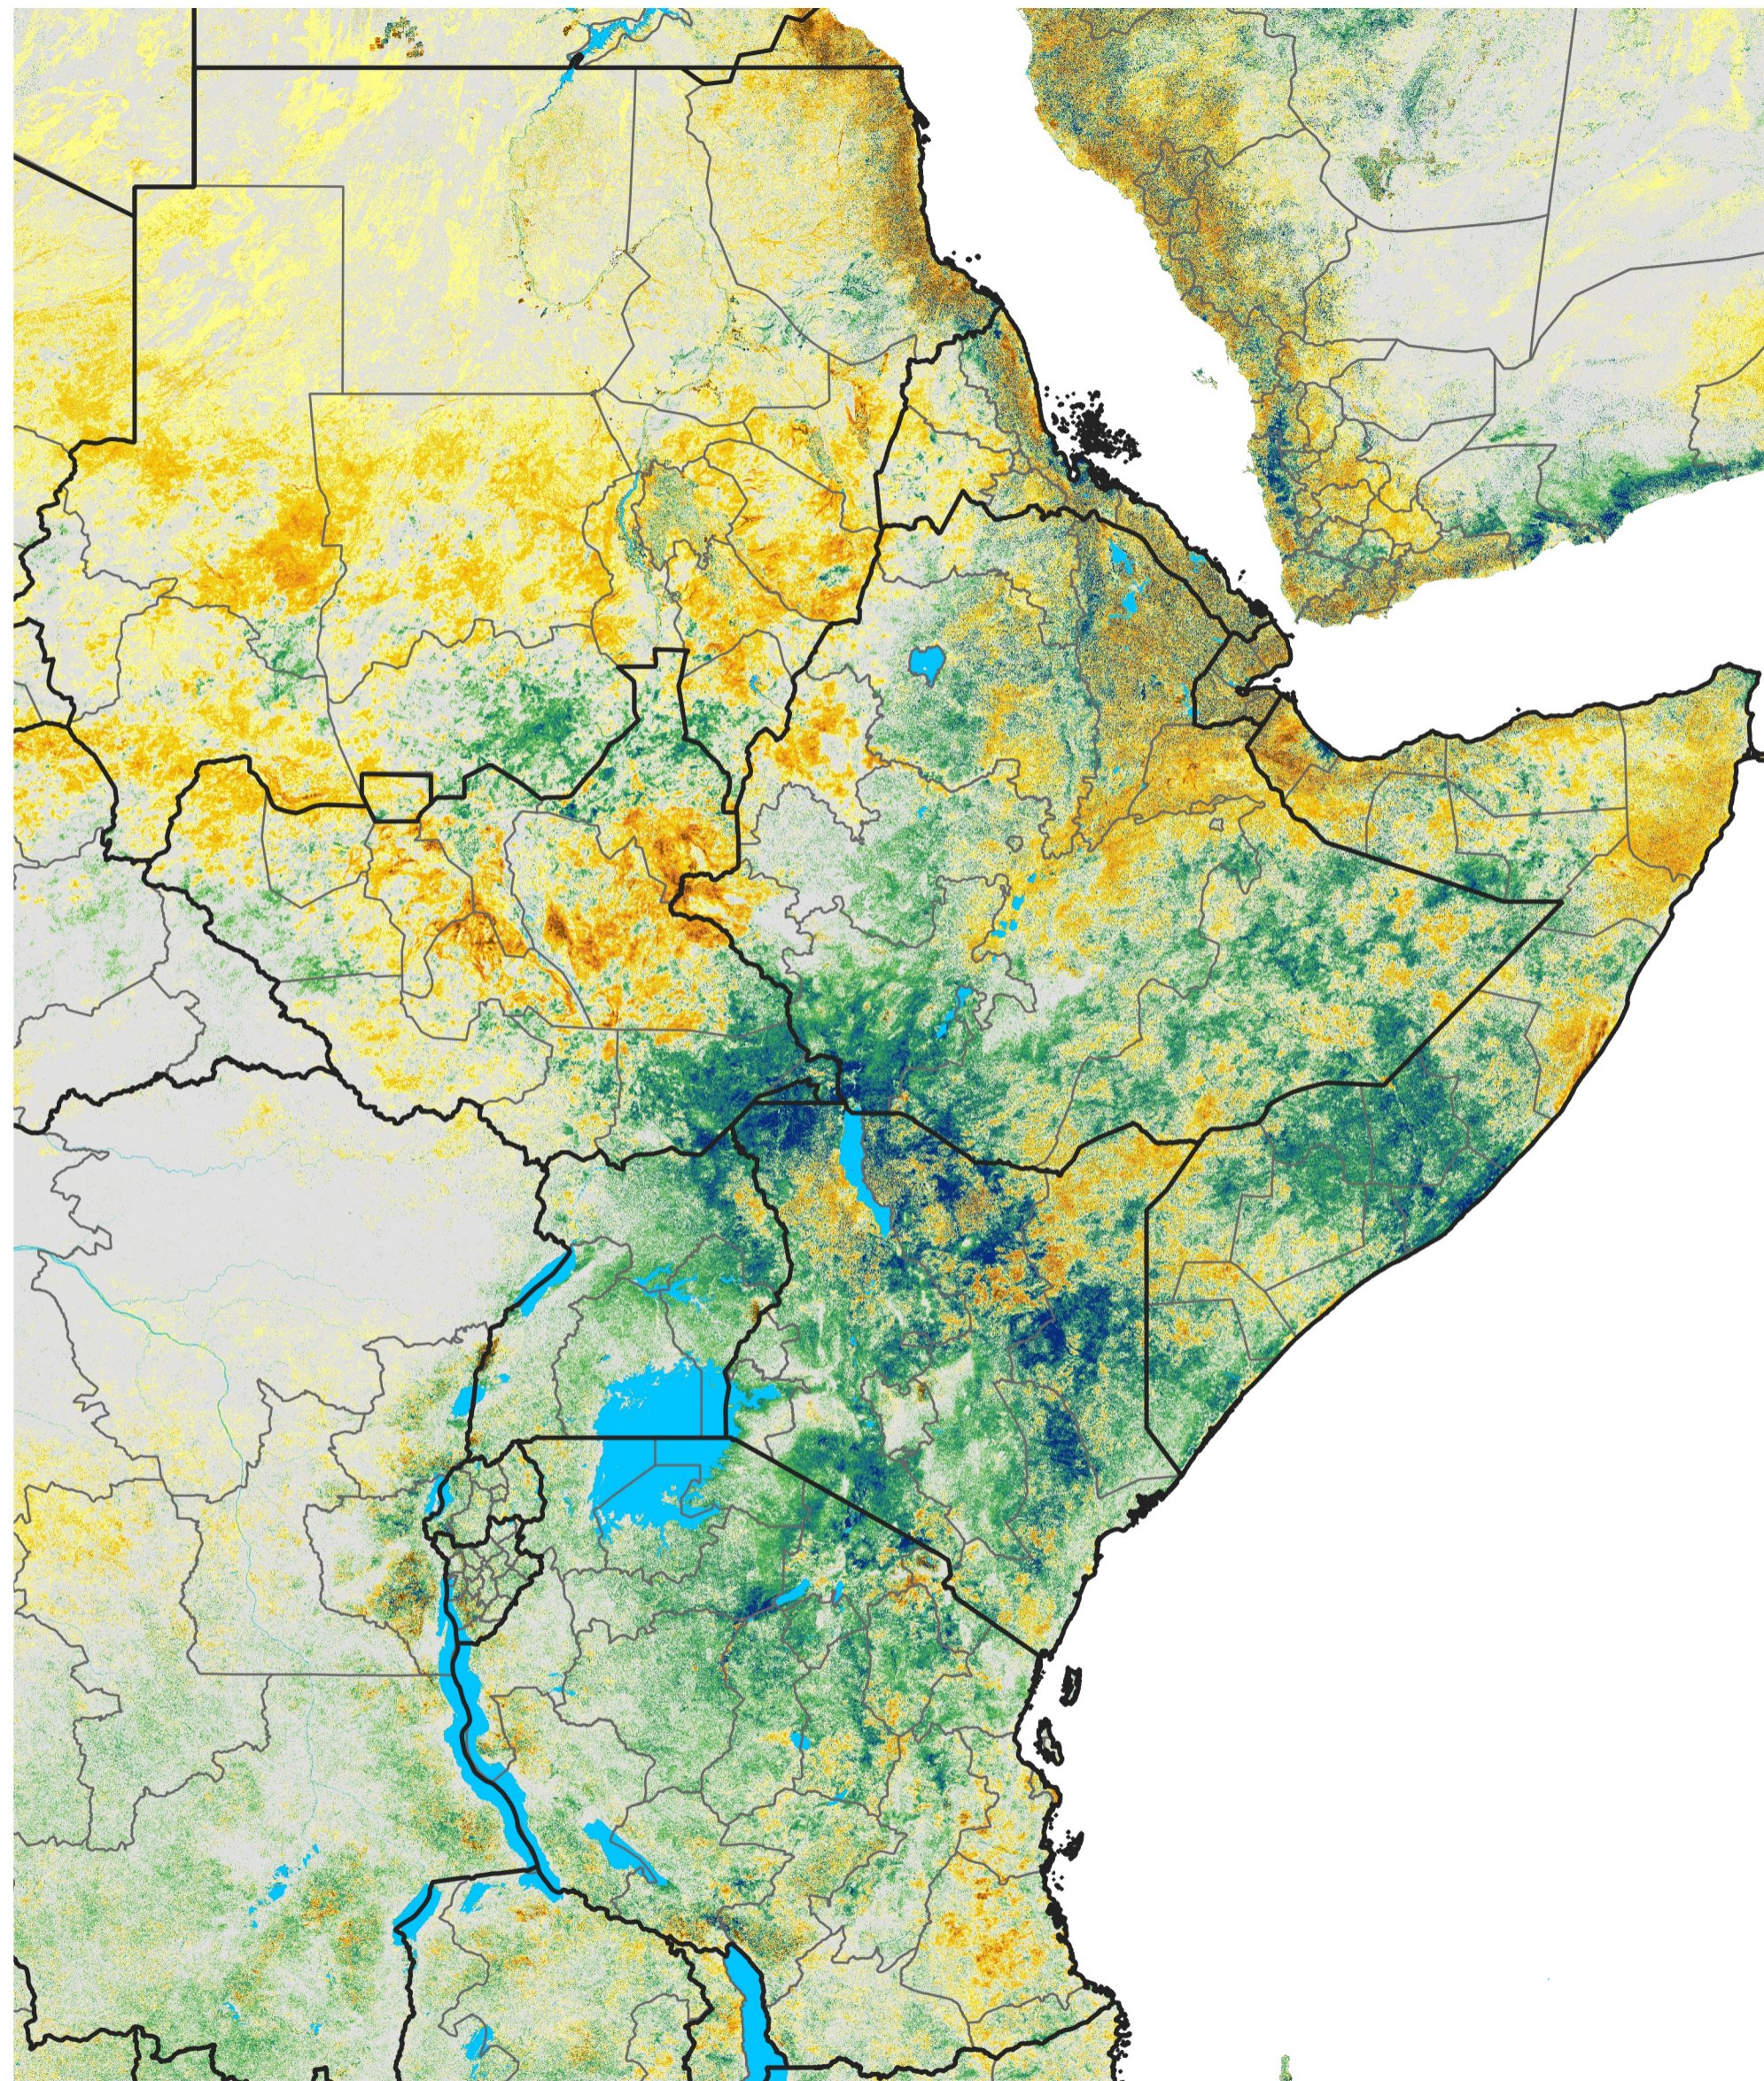

# East Africa Percent of Mean NDVI

2016 / Mean (2012 - 2021)

Period 01 / Dec 26, 2015 - Jan 05, 2016

## Percent of Normal