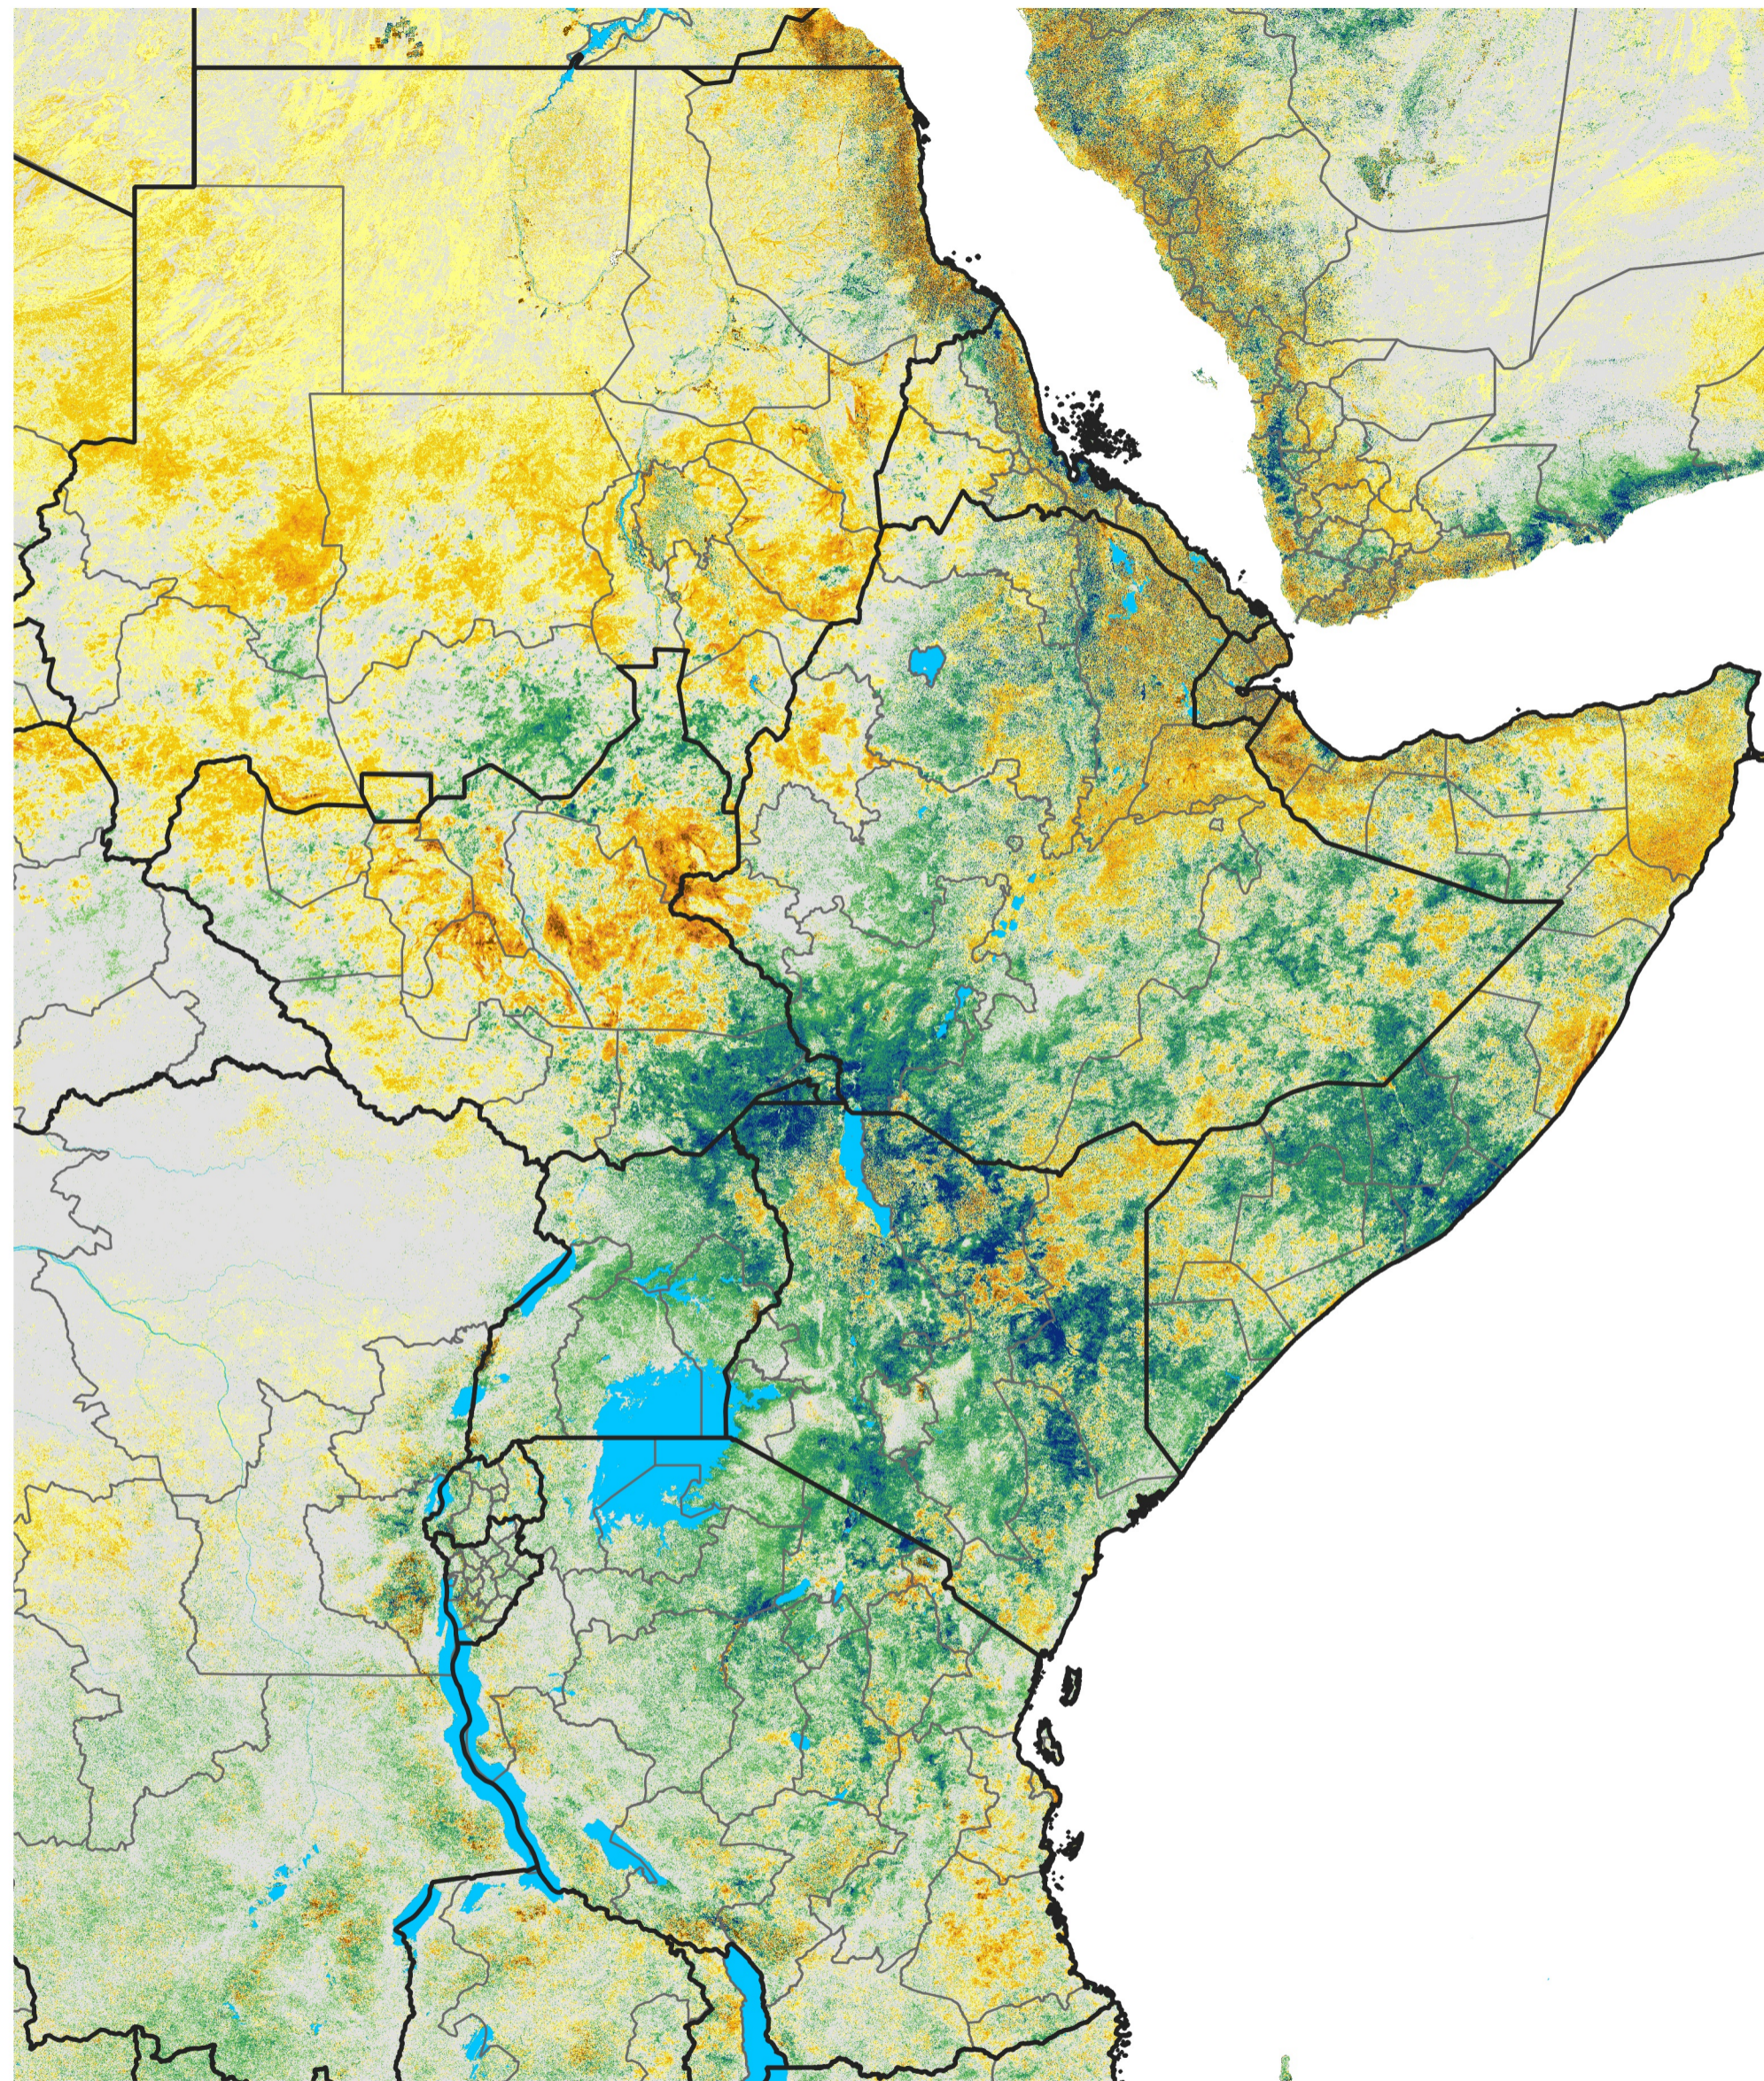

East Africa Percent of Mean NDVI

2016 / Mean (2012 - 2021)

Period 02 / Jan 01 - 10, 2016

Percent of Normal