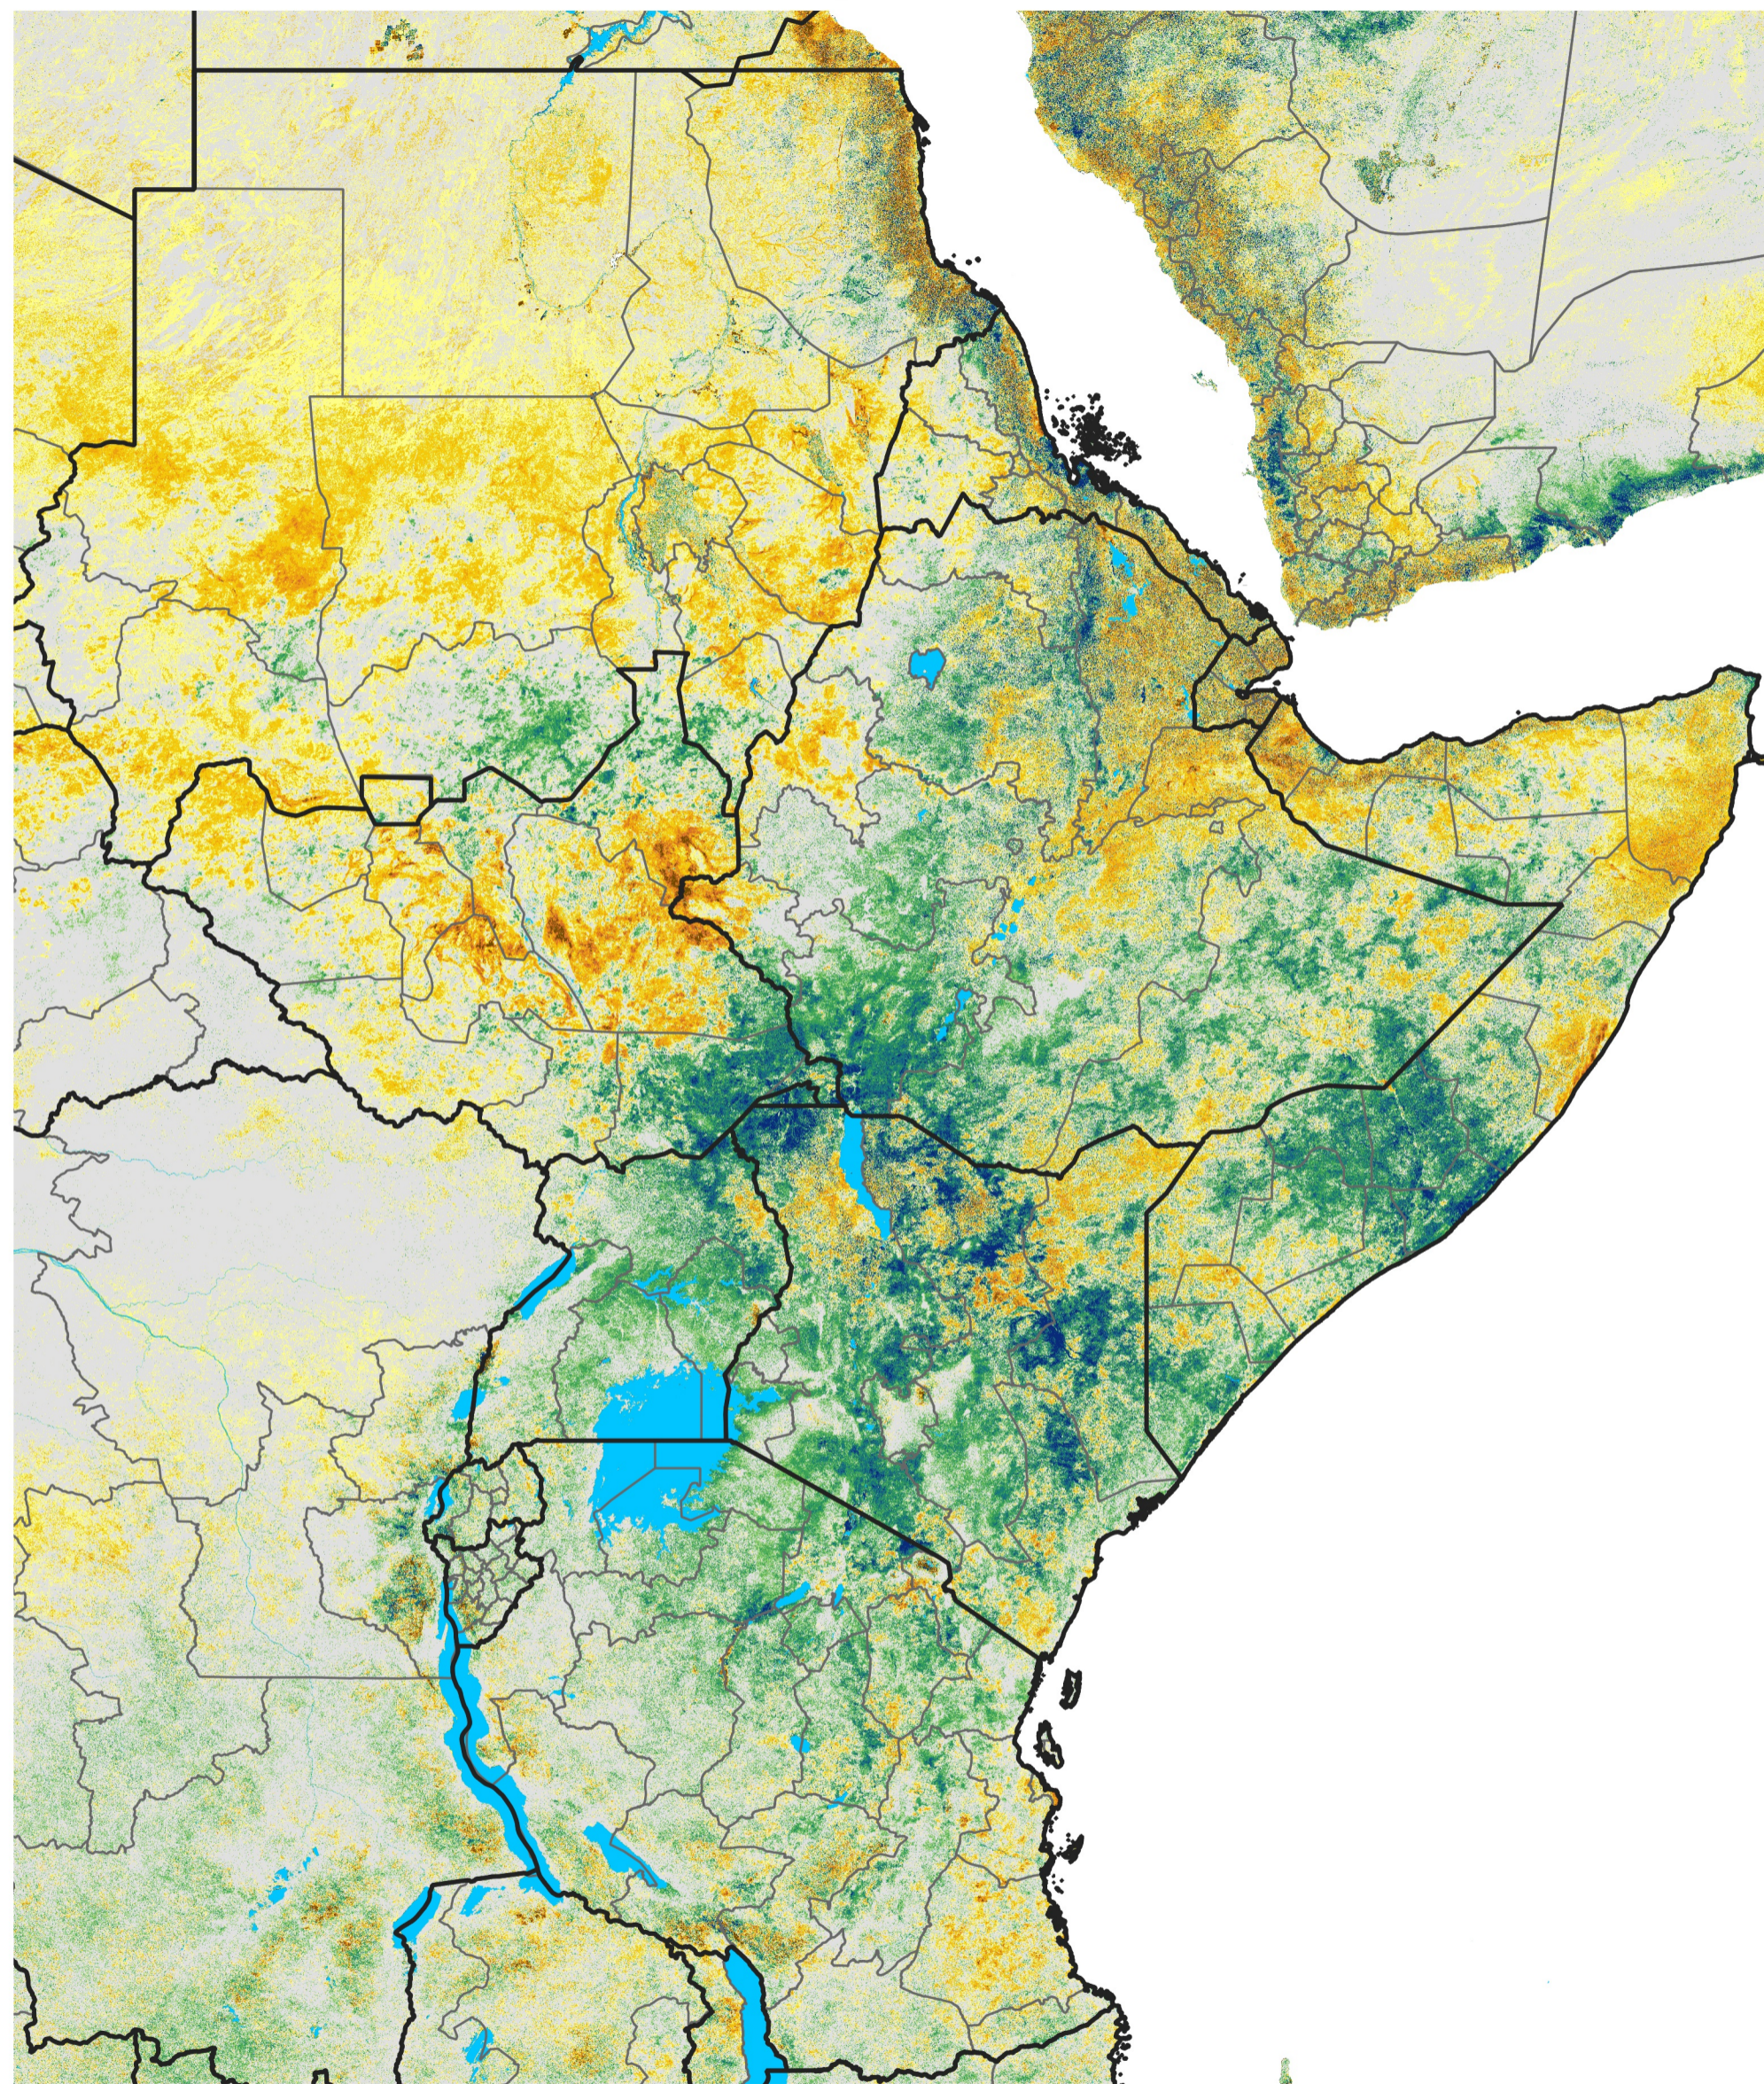

East Africa Percent of Mean NDVI

2016 / Mean (2012 - 2021)

Period 03 / Jan 06 - 15, 2016

Percent of Normal