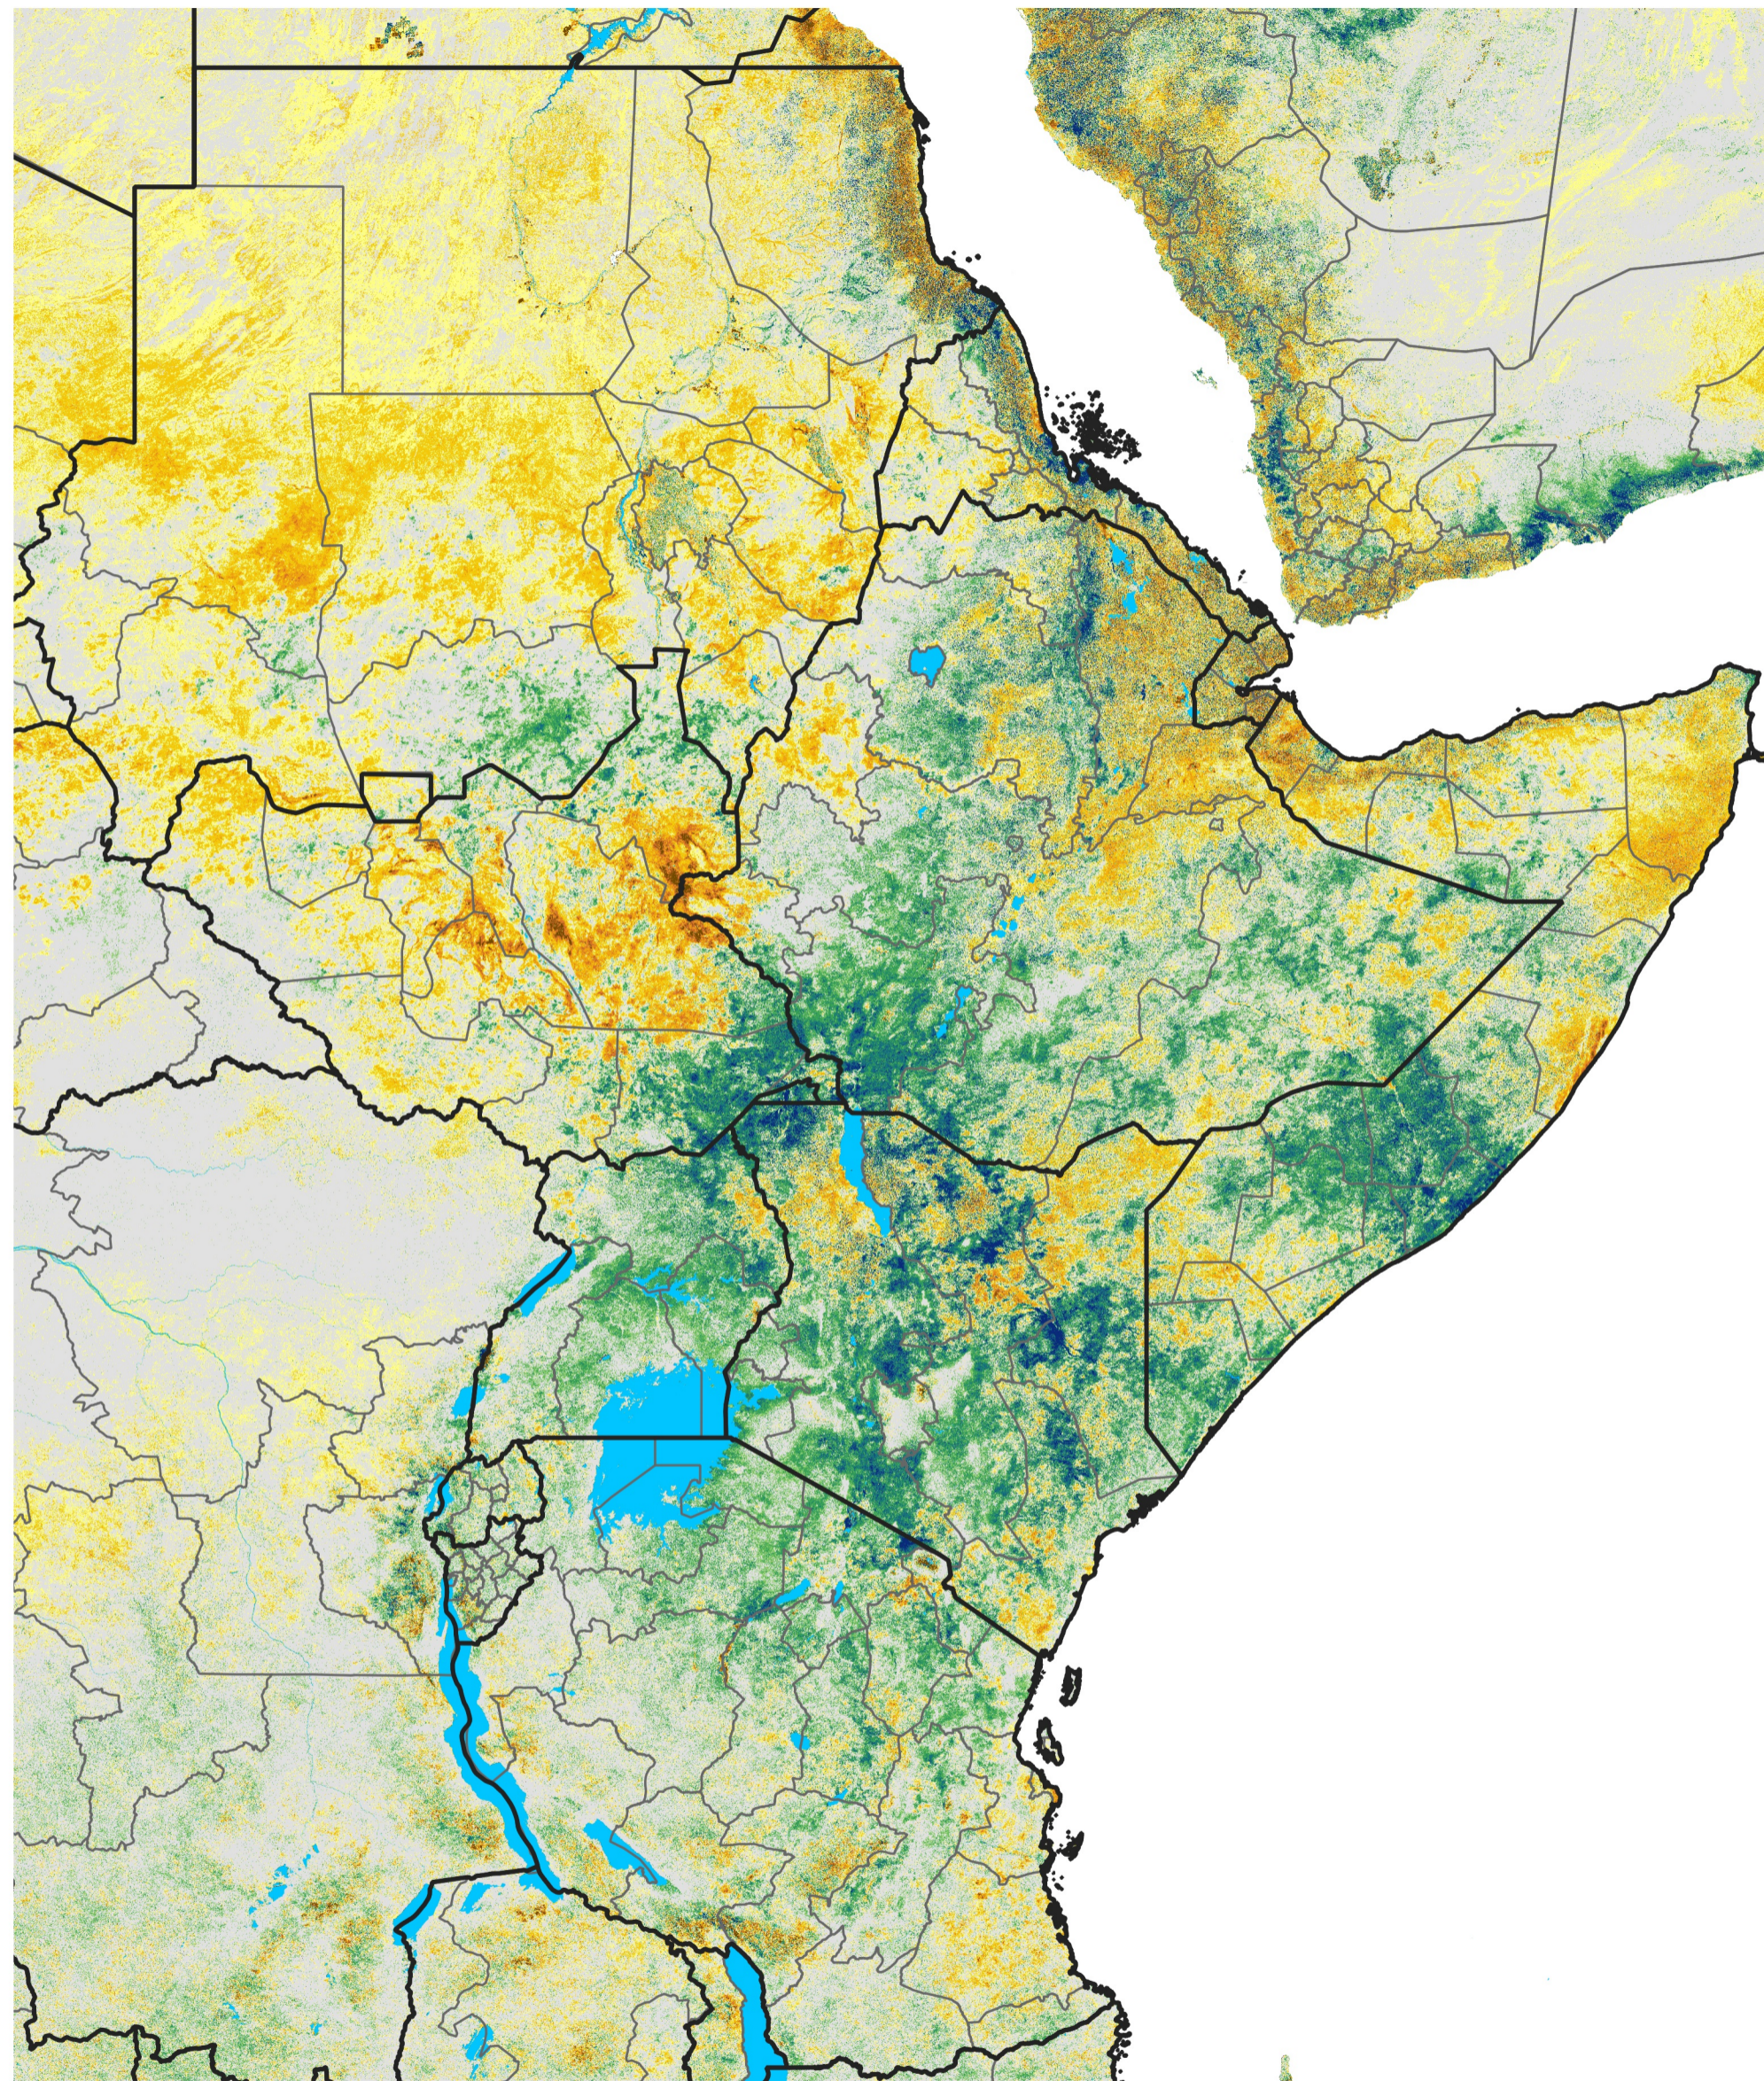

East Africa Percent of Mean NDVI

2016 / Mean (2012 - 2021)

Period 04 / Jan 11 - 20, 2016

Percent of Normal