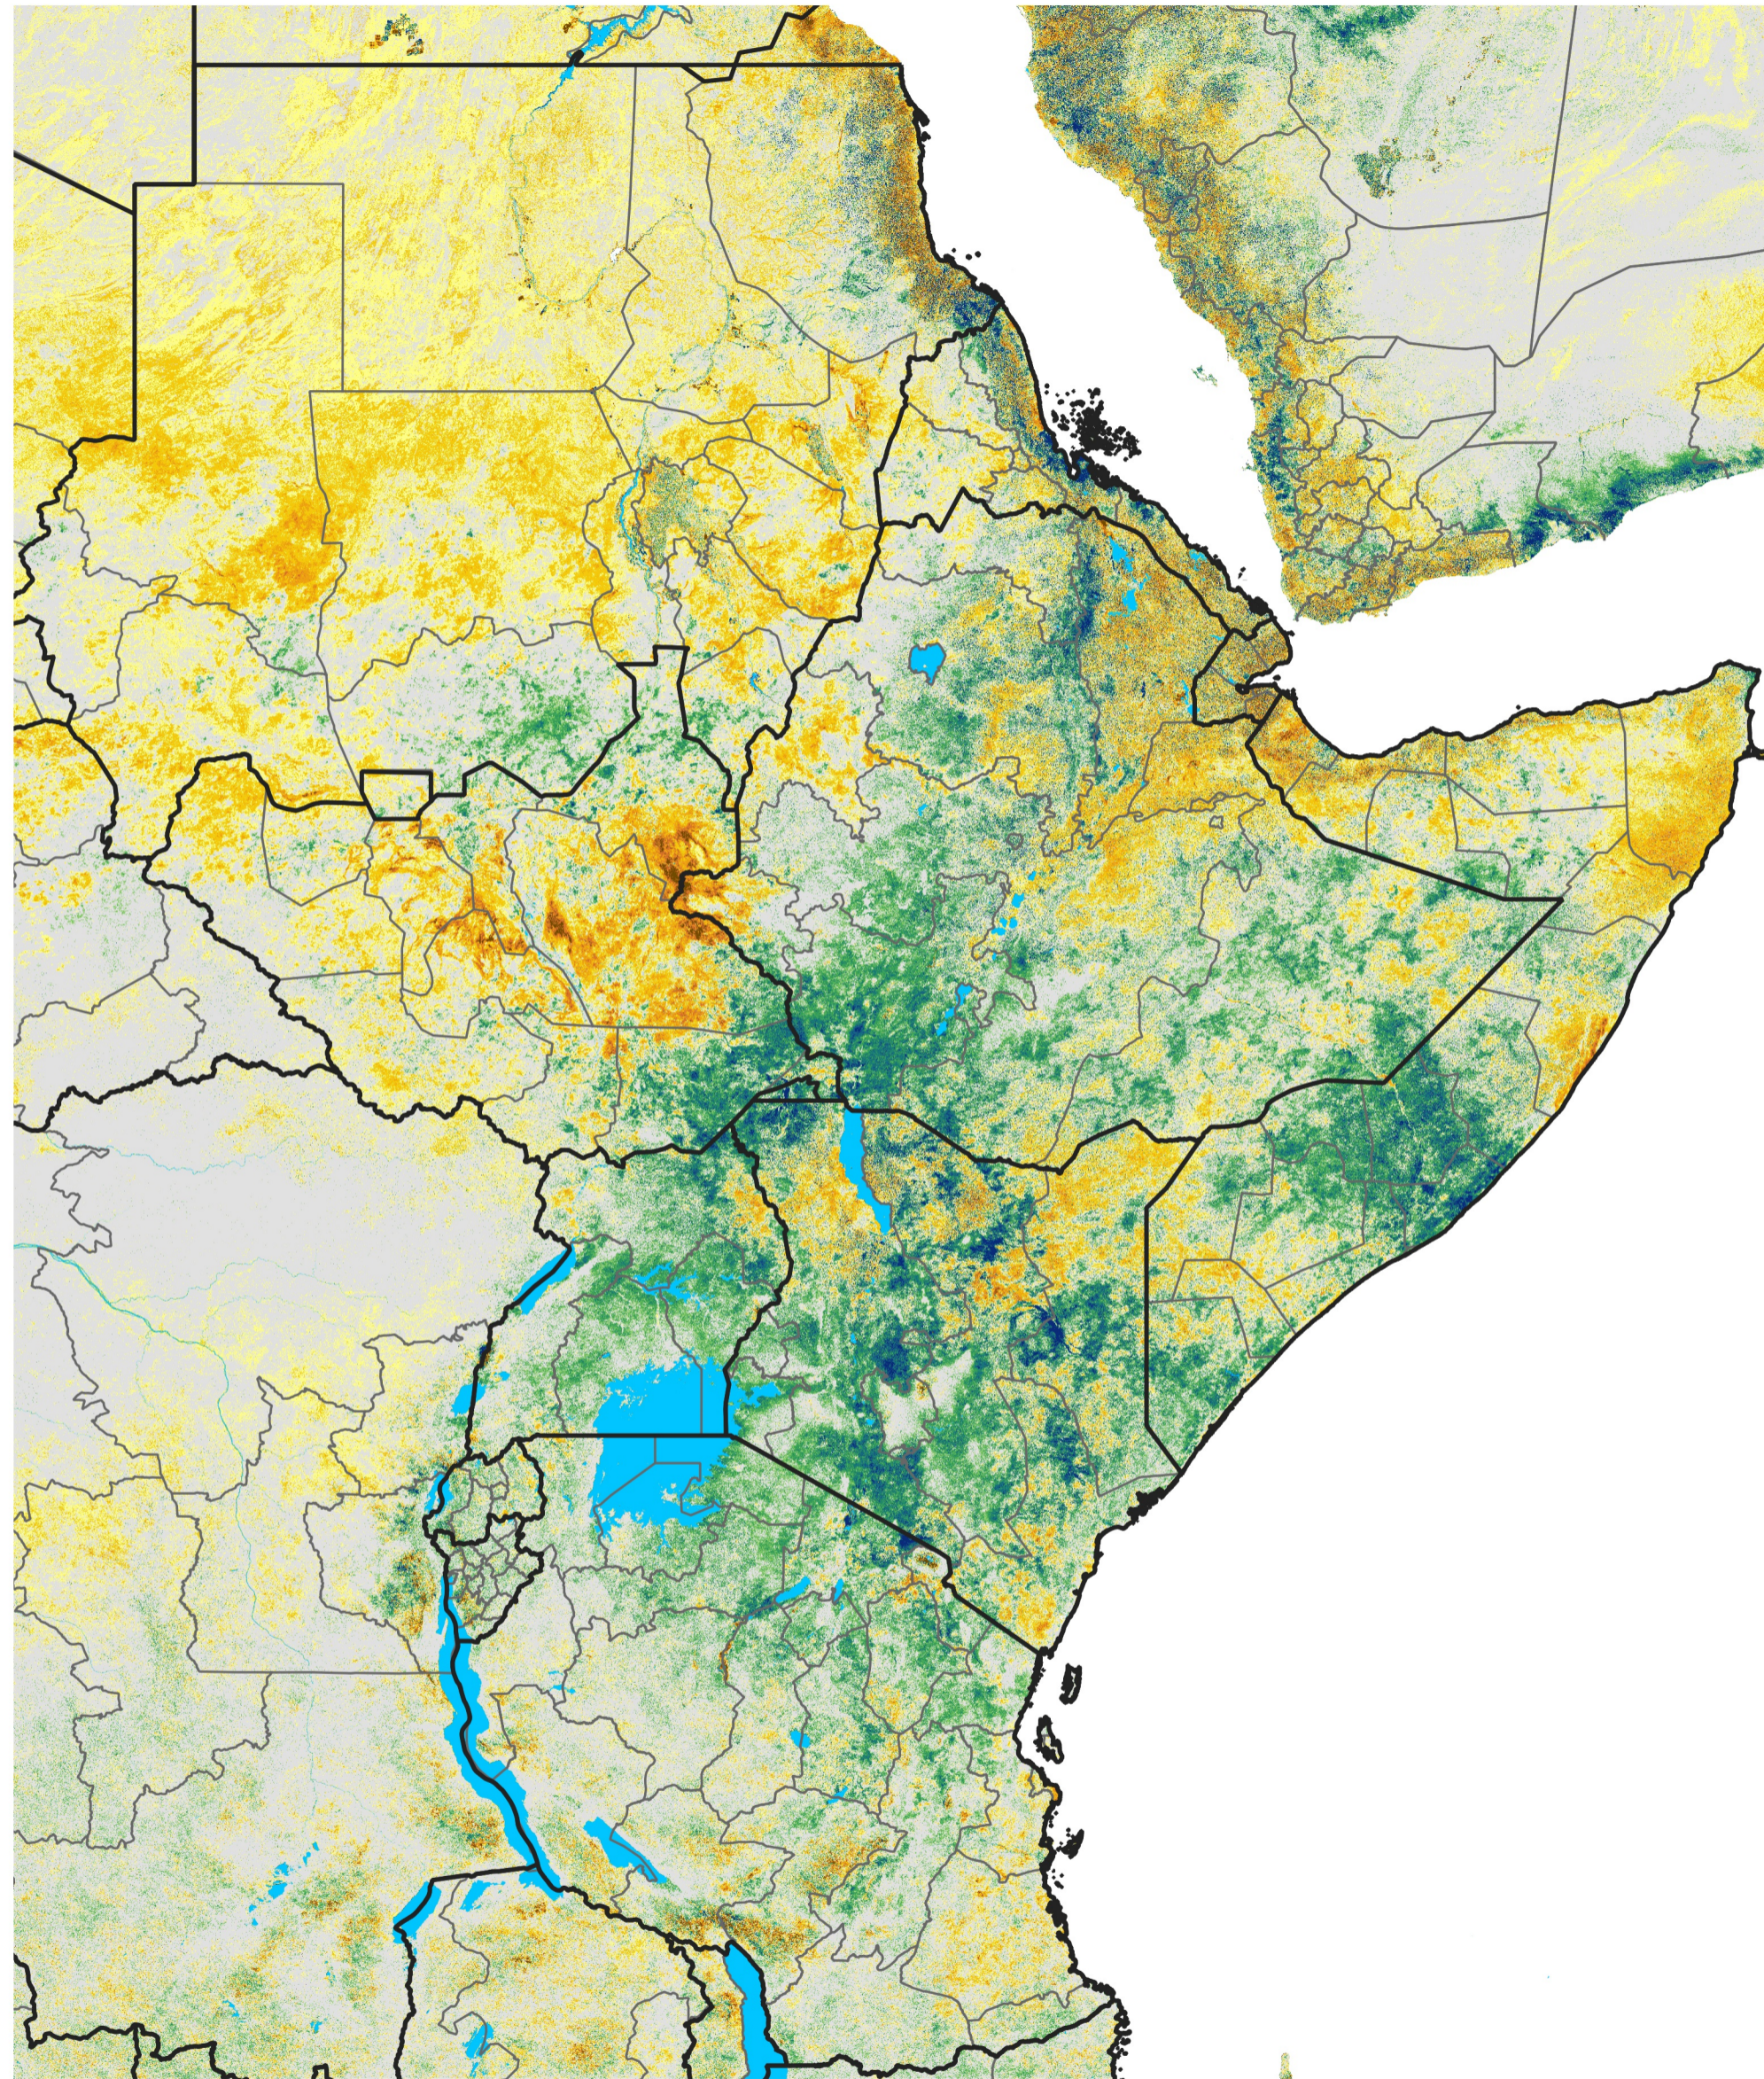

East Africa Percent of Mean NDVI

2016 / Mean (2012 - 2021)

Period 05 / Jan 16 - 25, 2016

Percent of Normal