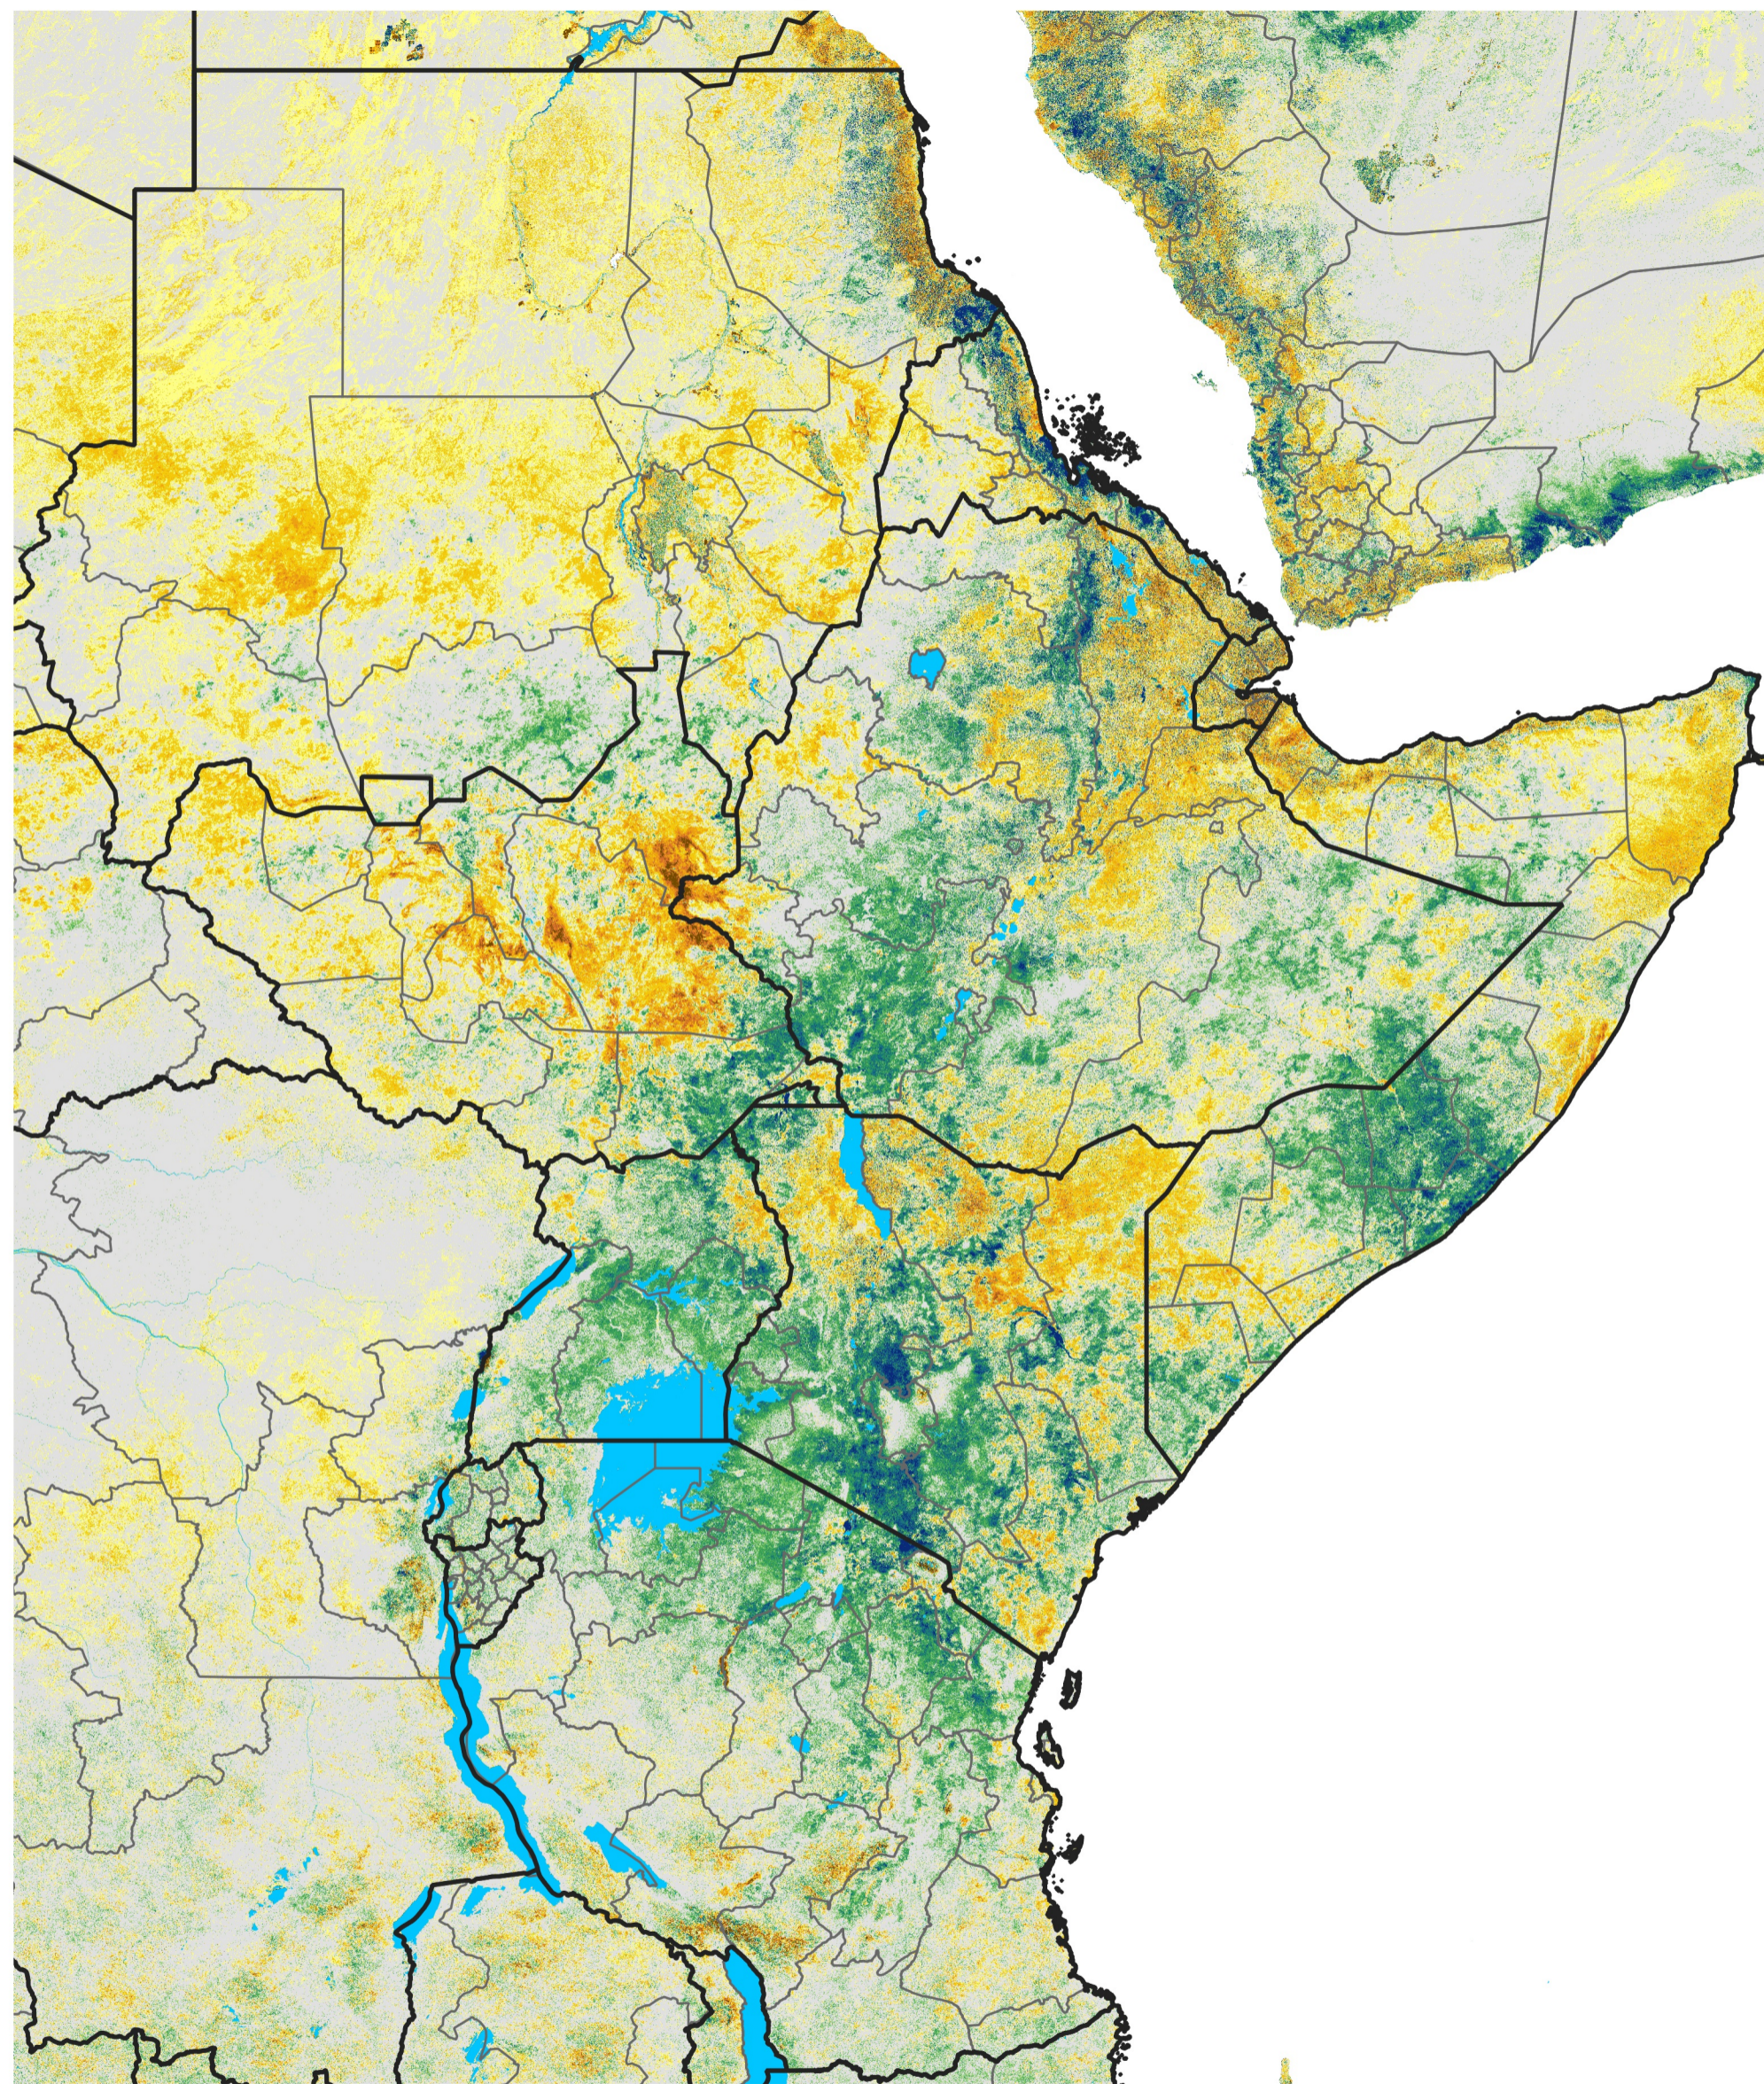

East Africa Percent of Mean NDVI

2016 / Mean (2012 - 2021)

Period 07 / Jan 26 - Feb 05, 2016

Percent of Normal