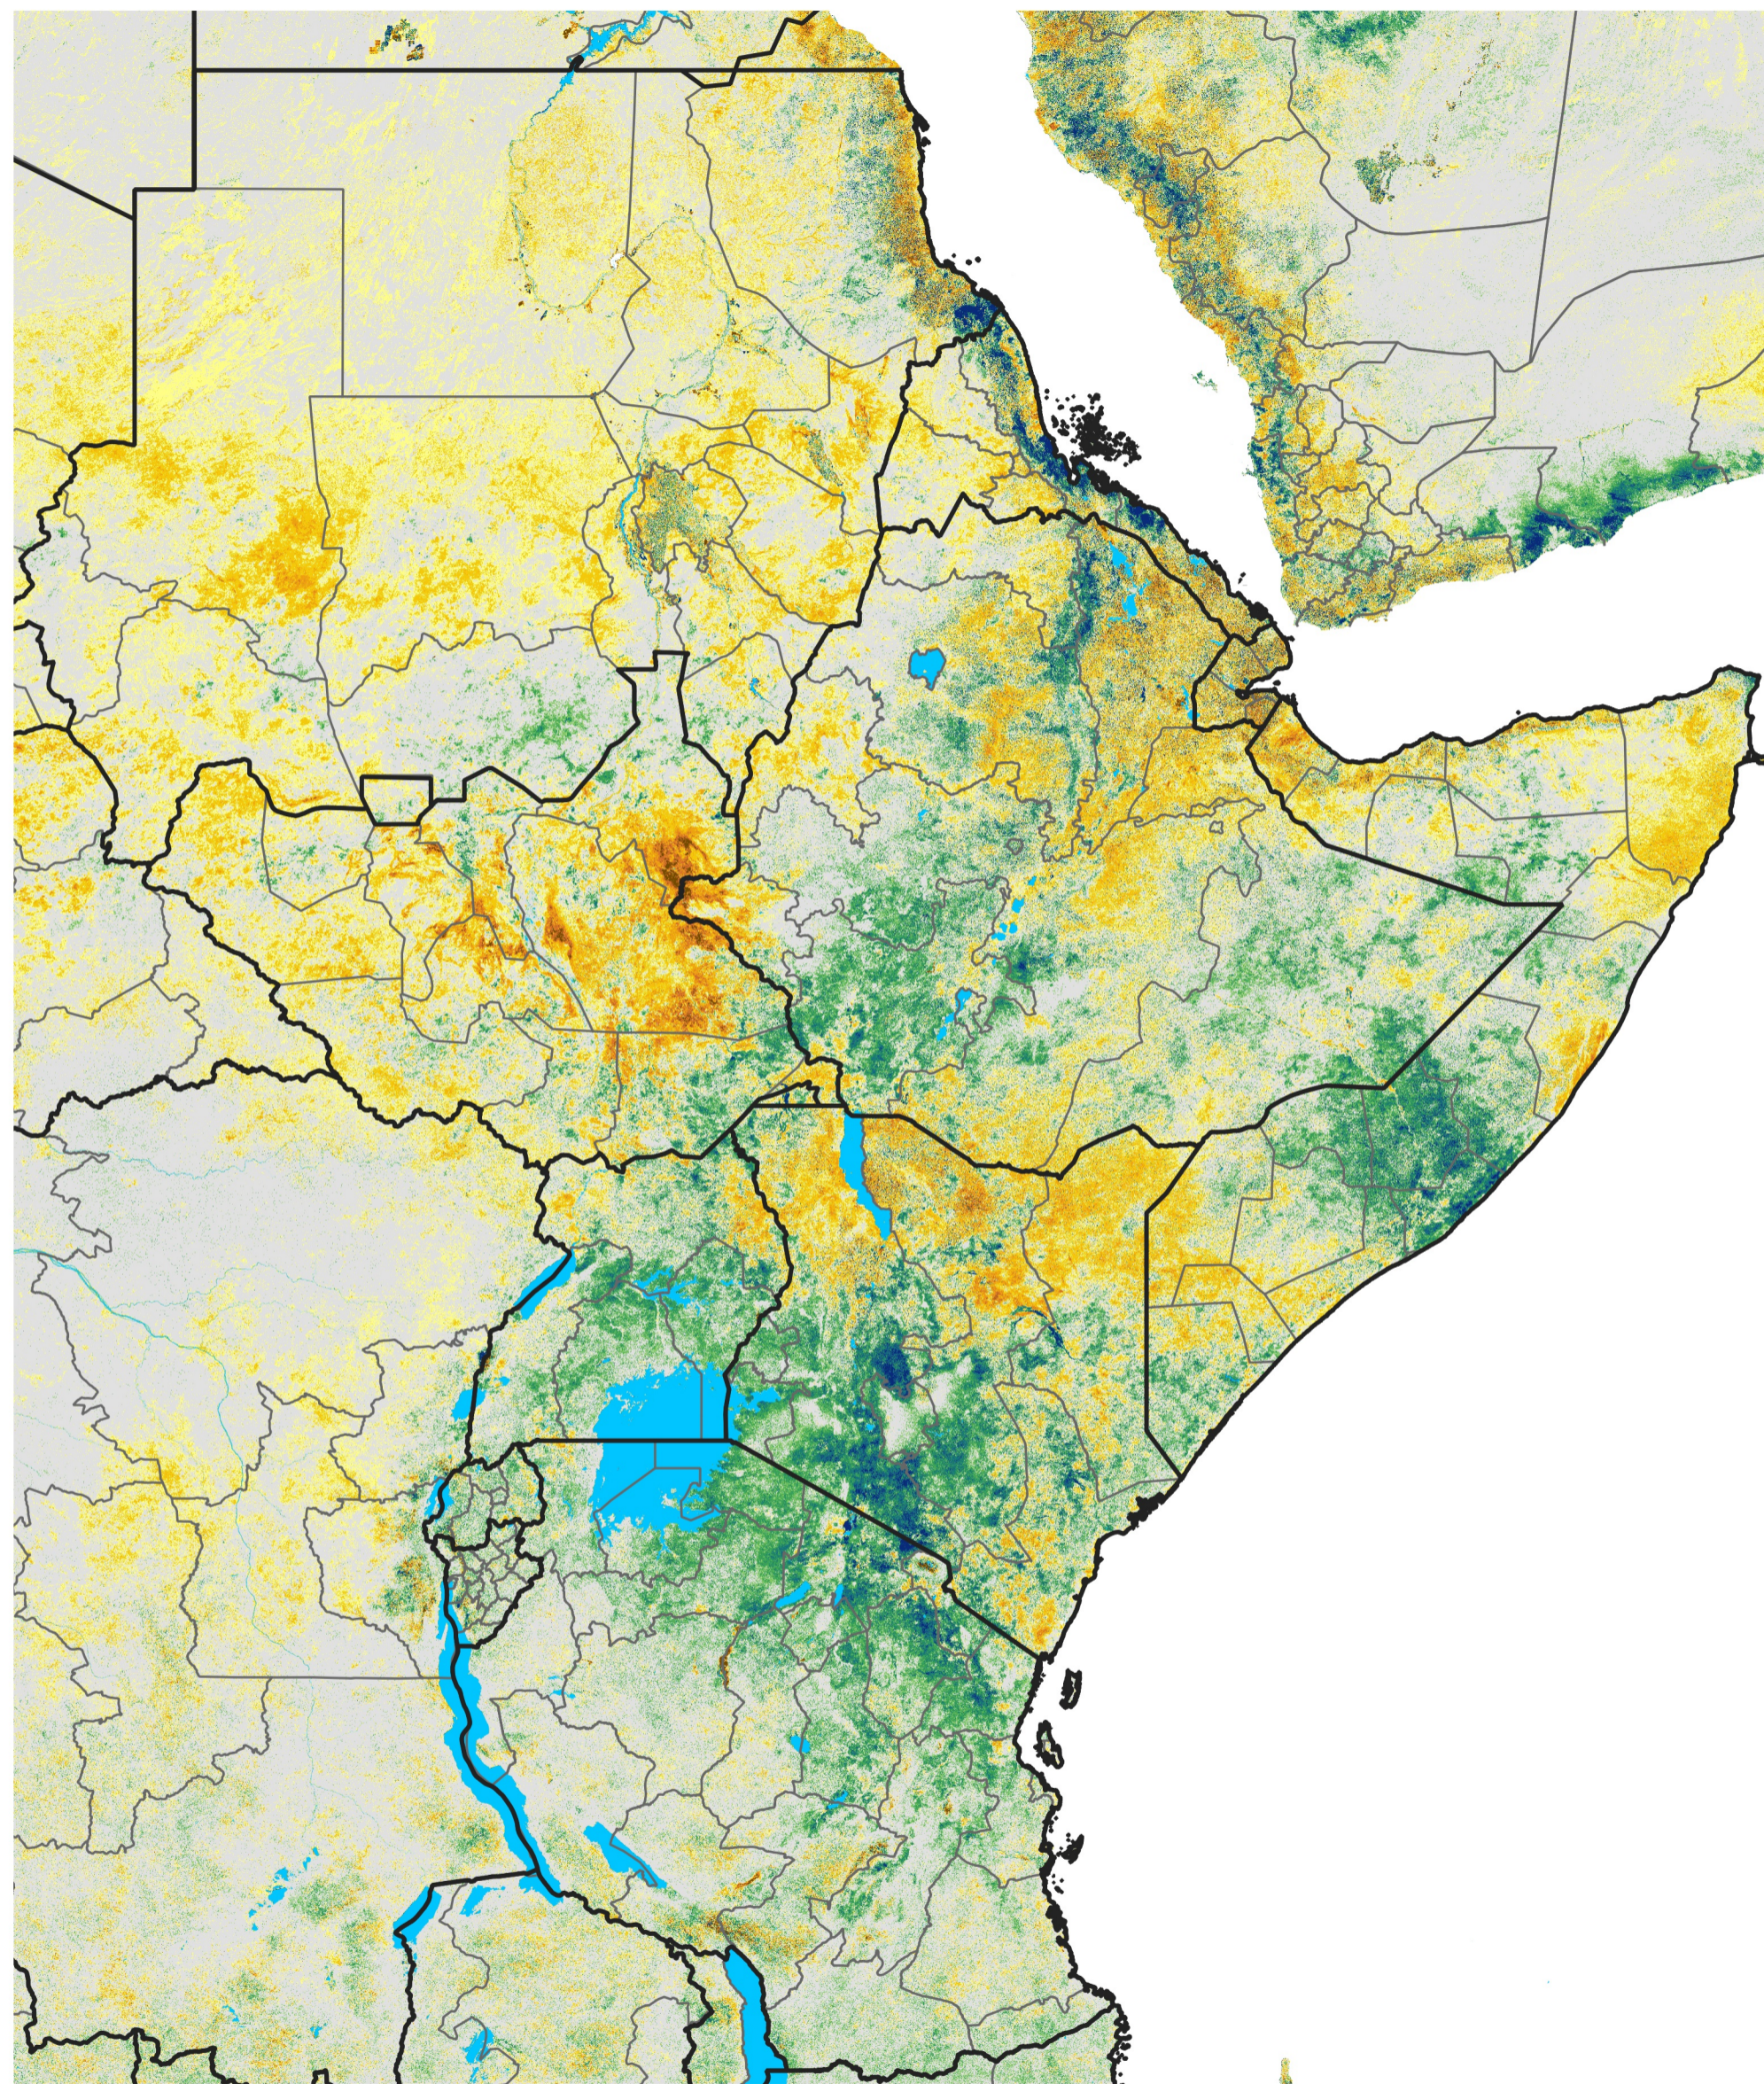

East Africa Percent of Mean NDVI

2016 / Mean (2012 - 2021)

Period 09 / Feb 06 - 15, 2016

Percent of Normal