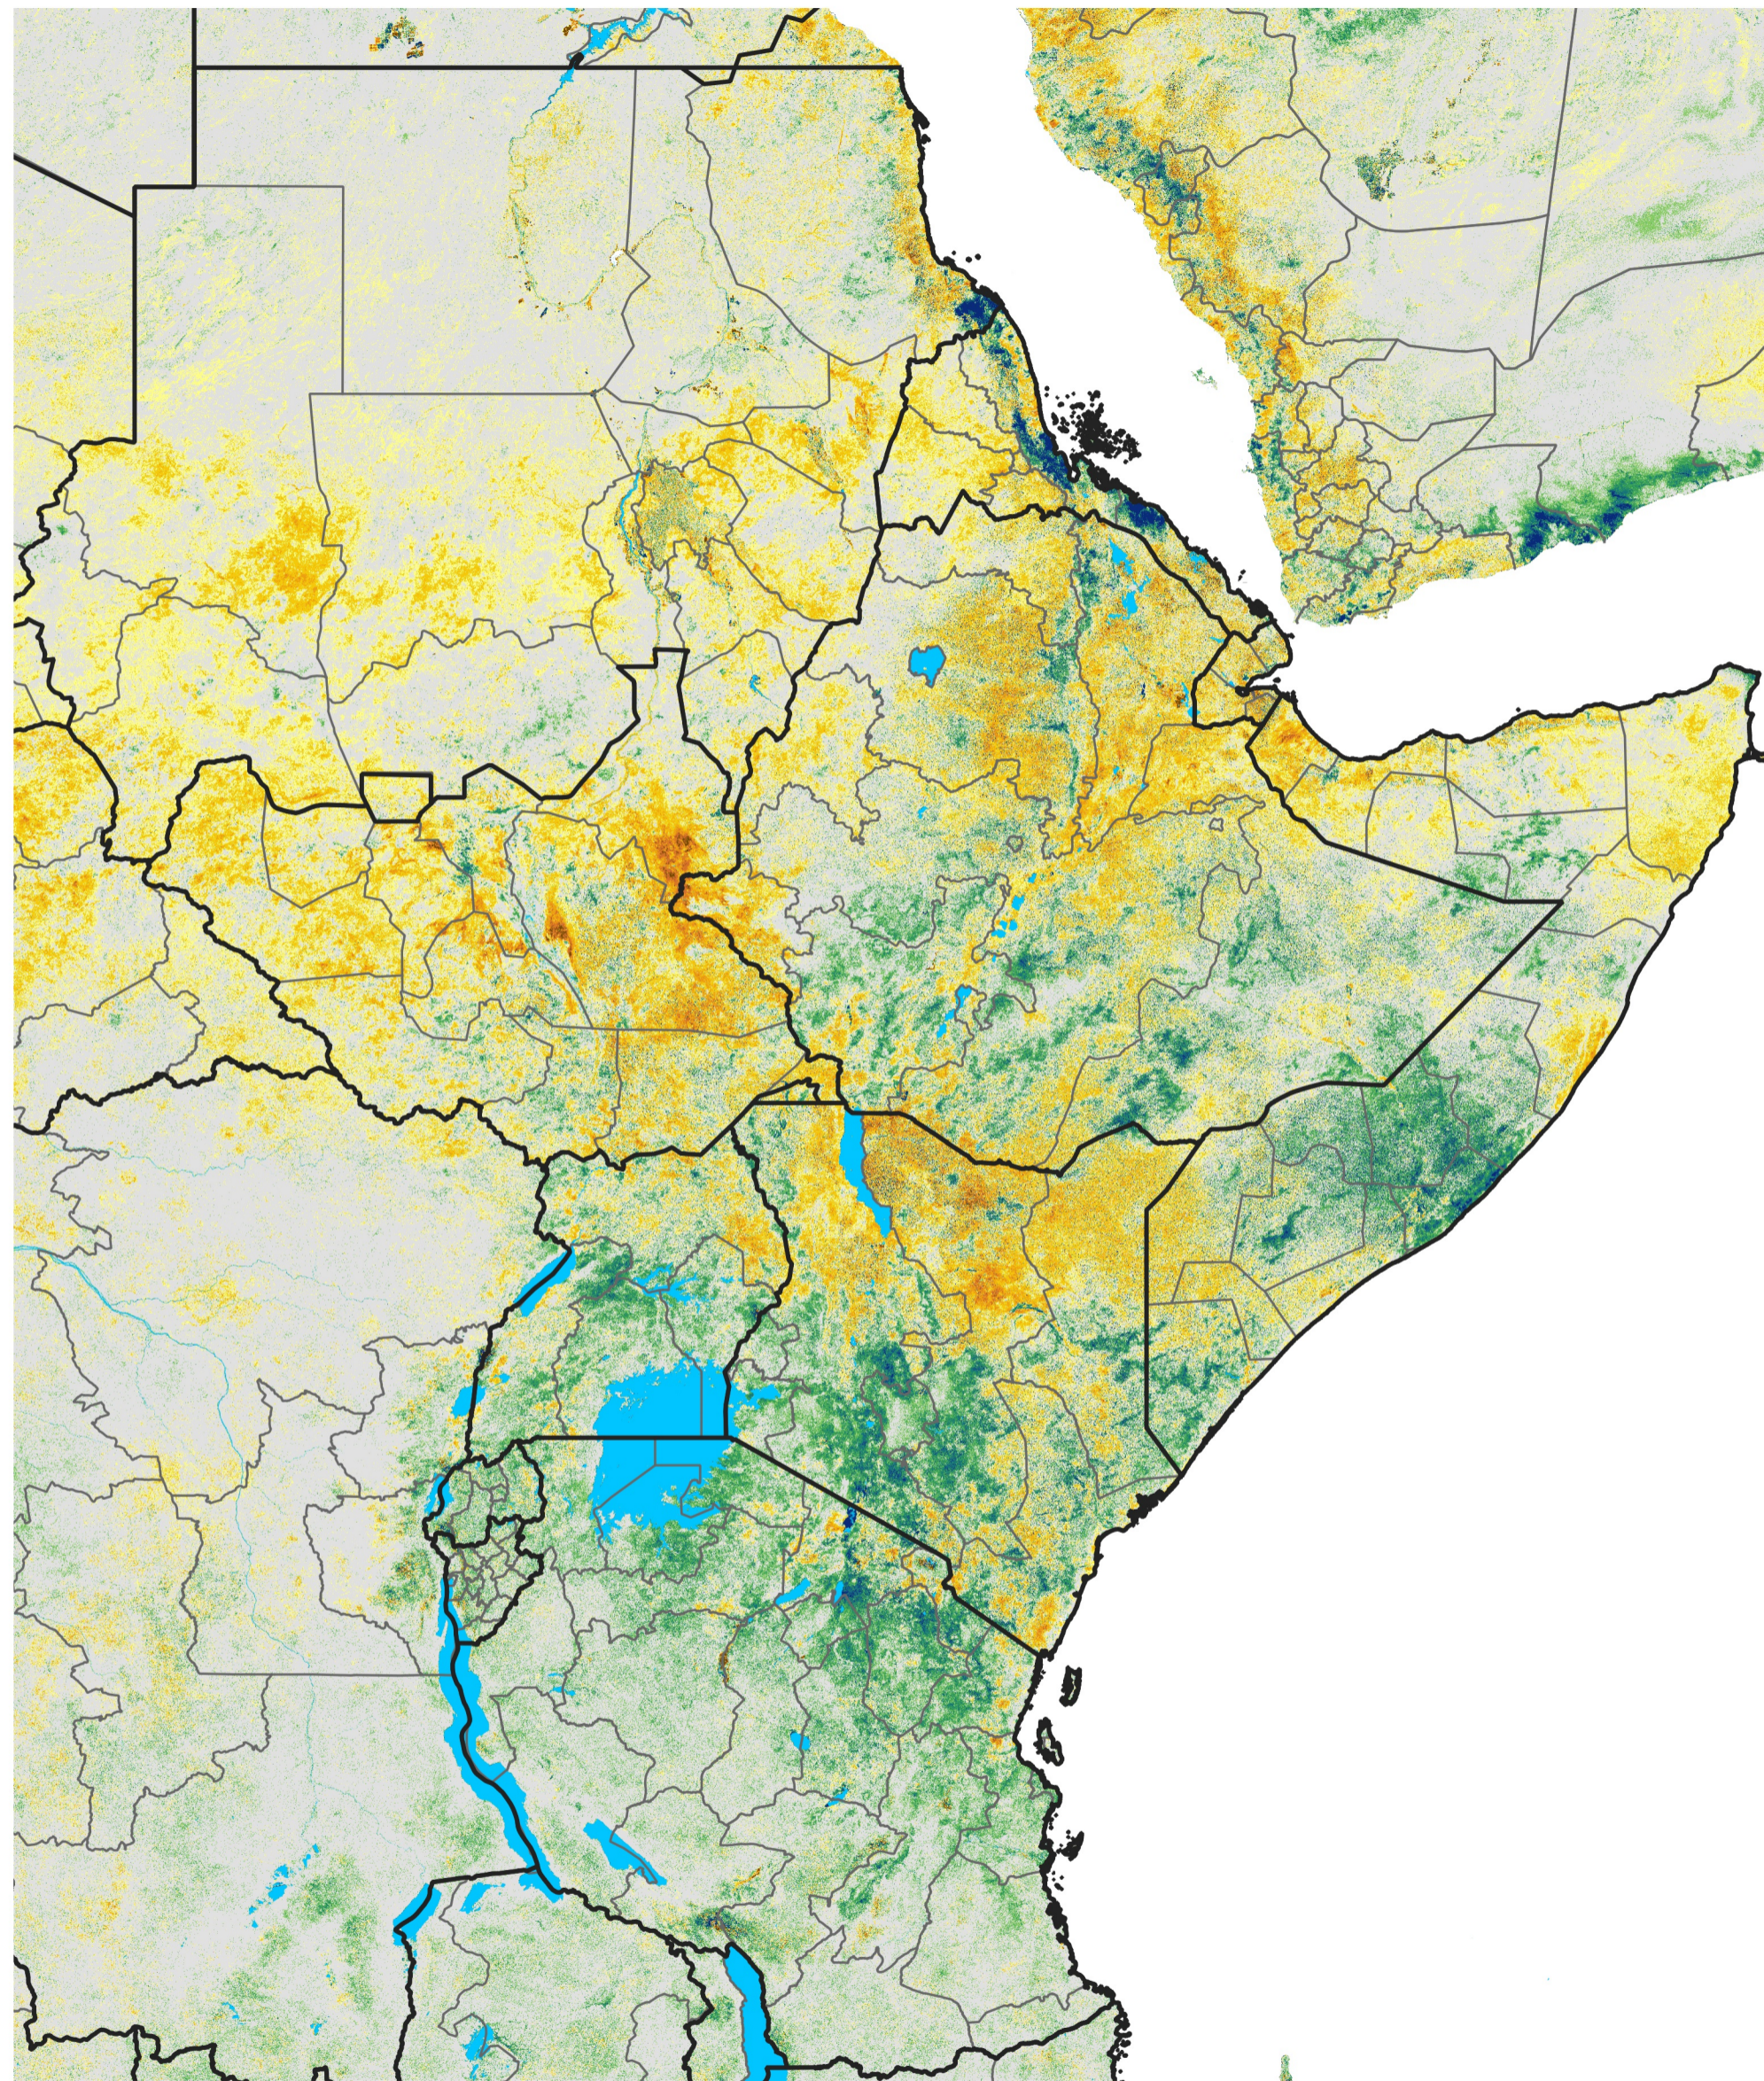

East Africa Percent of Mean NDVI

2016 / Mean (2012 - 2021)

Period 14 / Mar 01 - 10, 2016

Percent of Normal