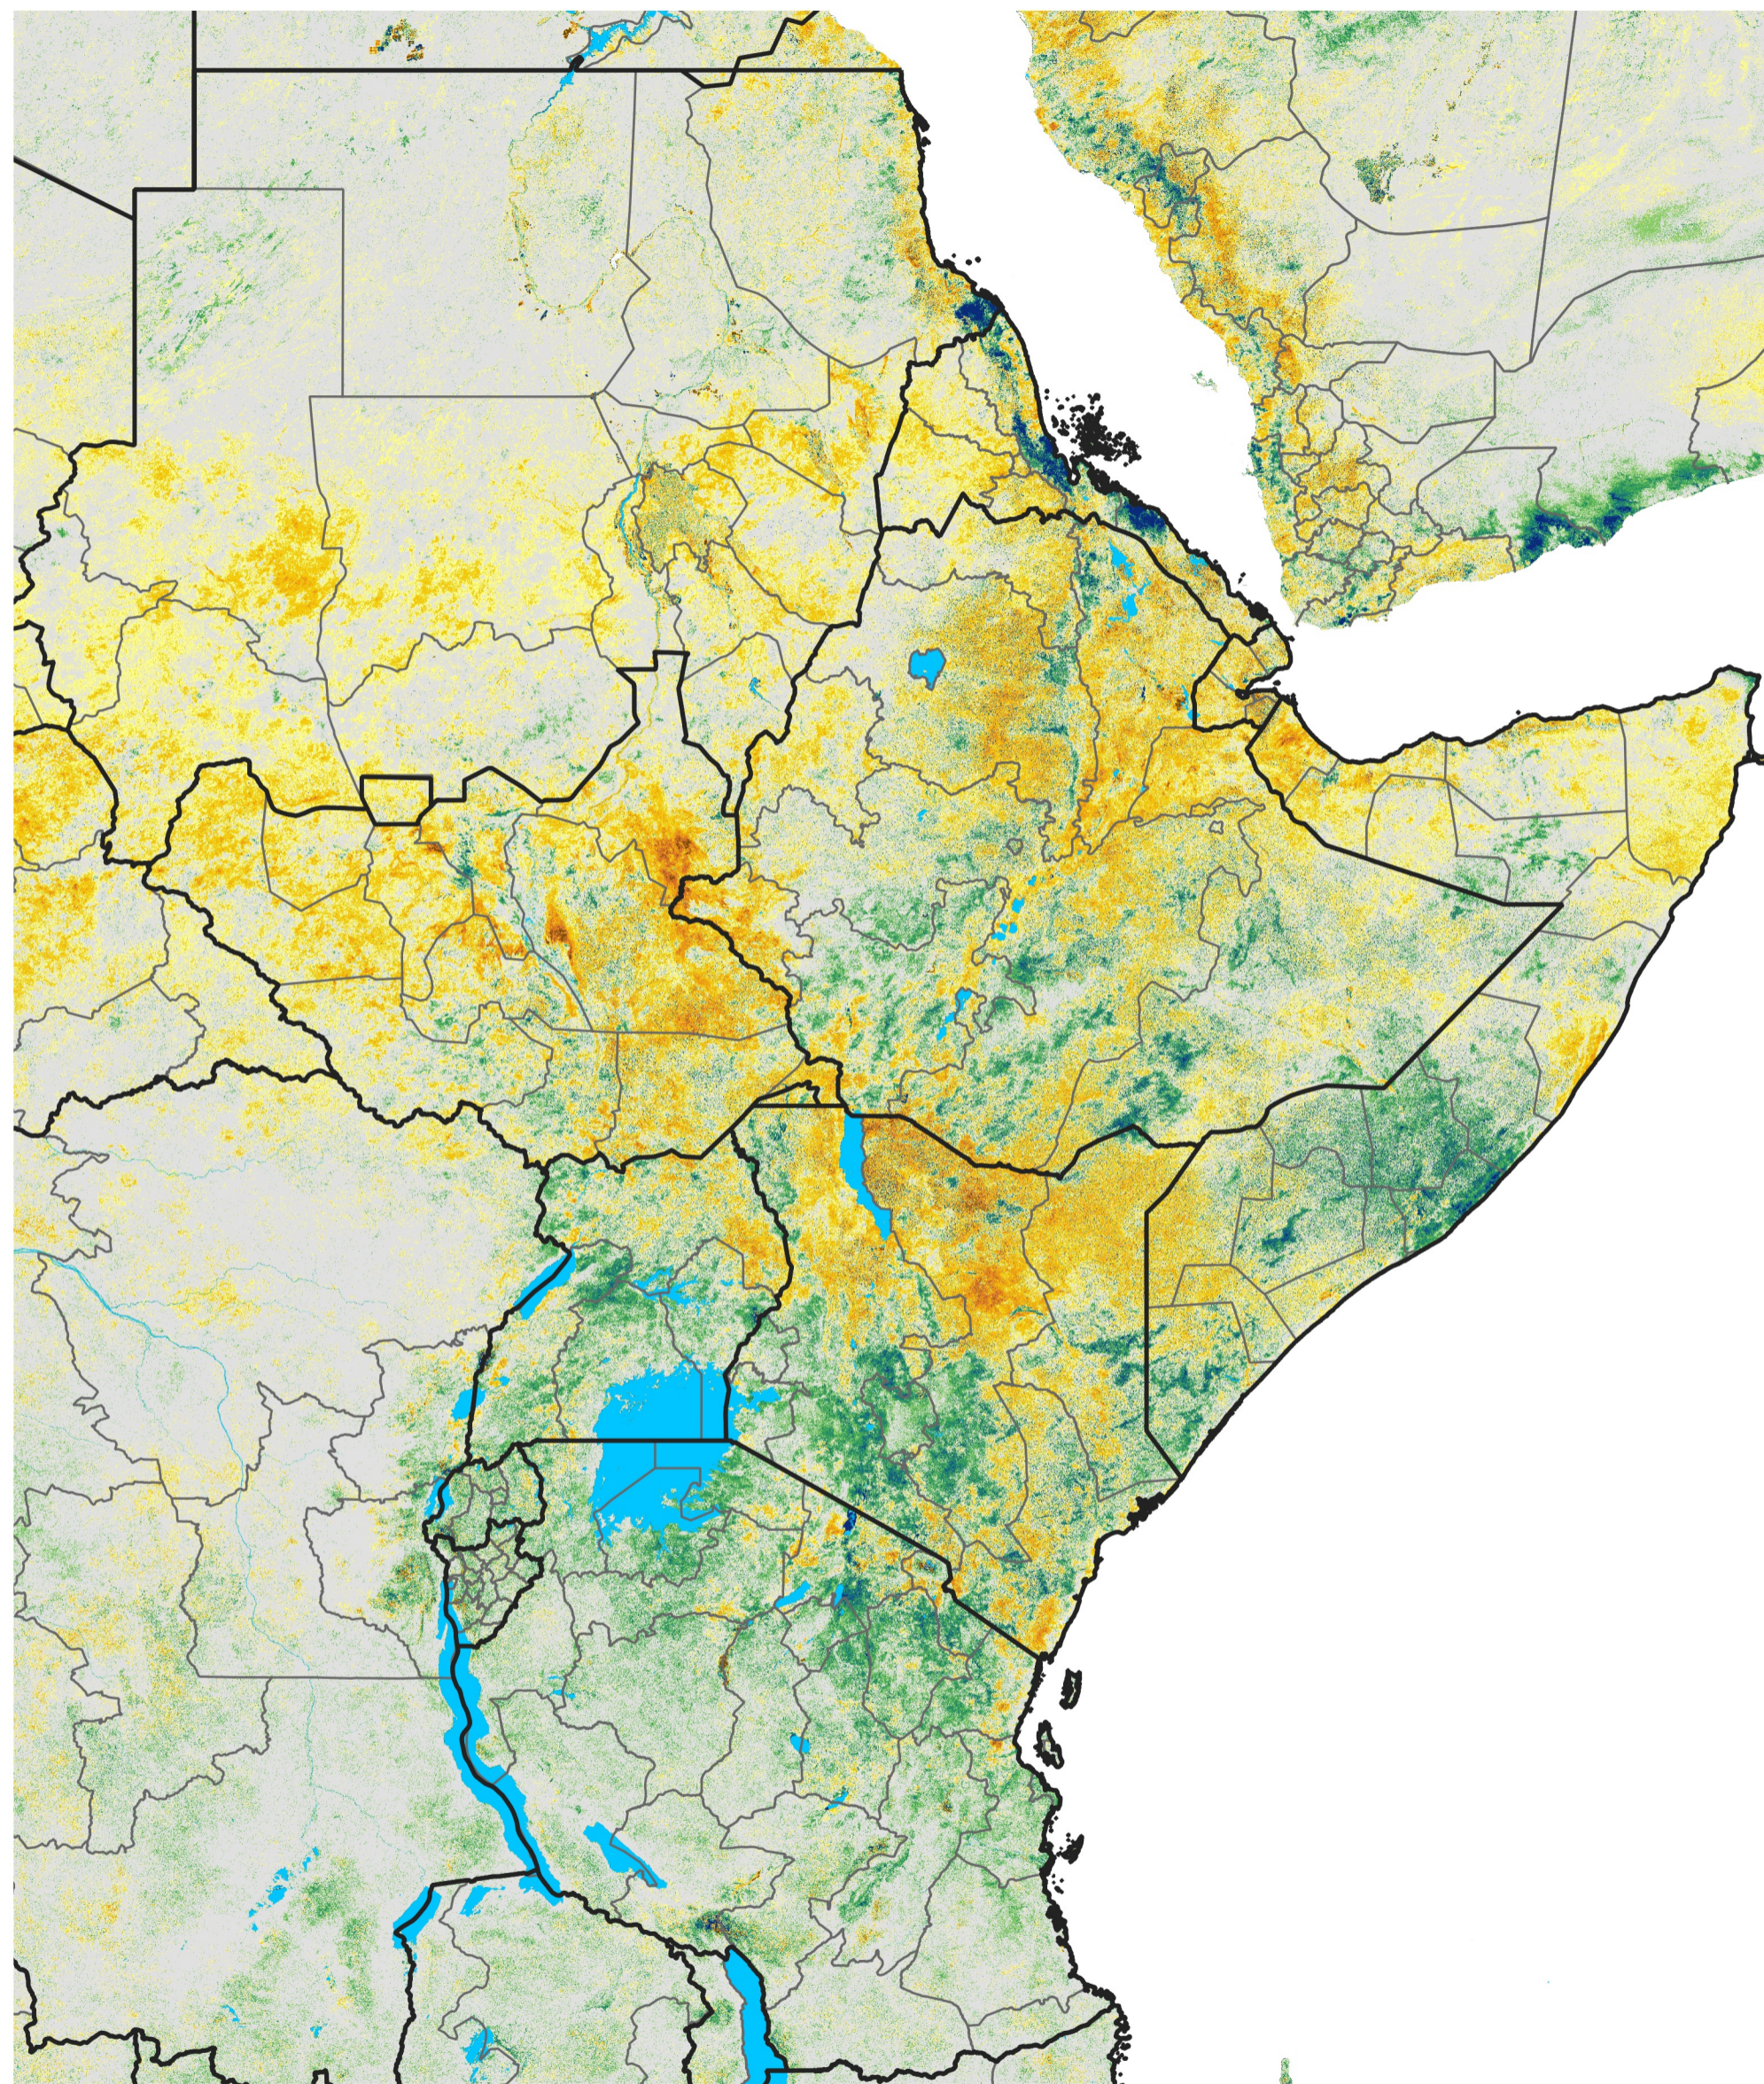

East Africa Percent of Mean NDVI

2016 / Mean (2012 - 2021)
Period 15 / Mar 06 - 15, 2016

Percent of Normal