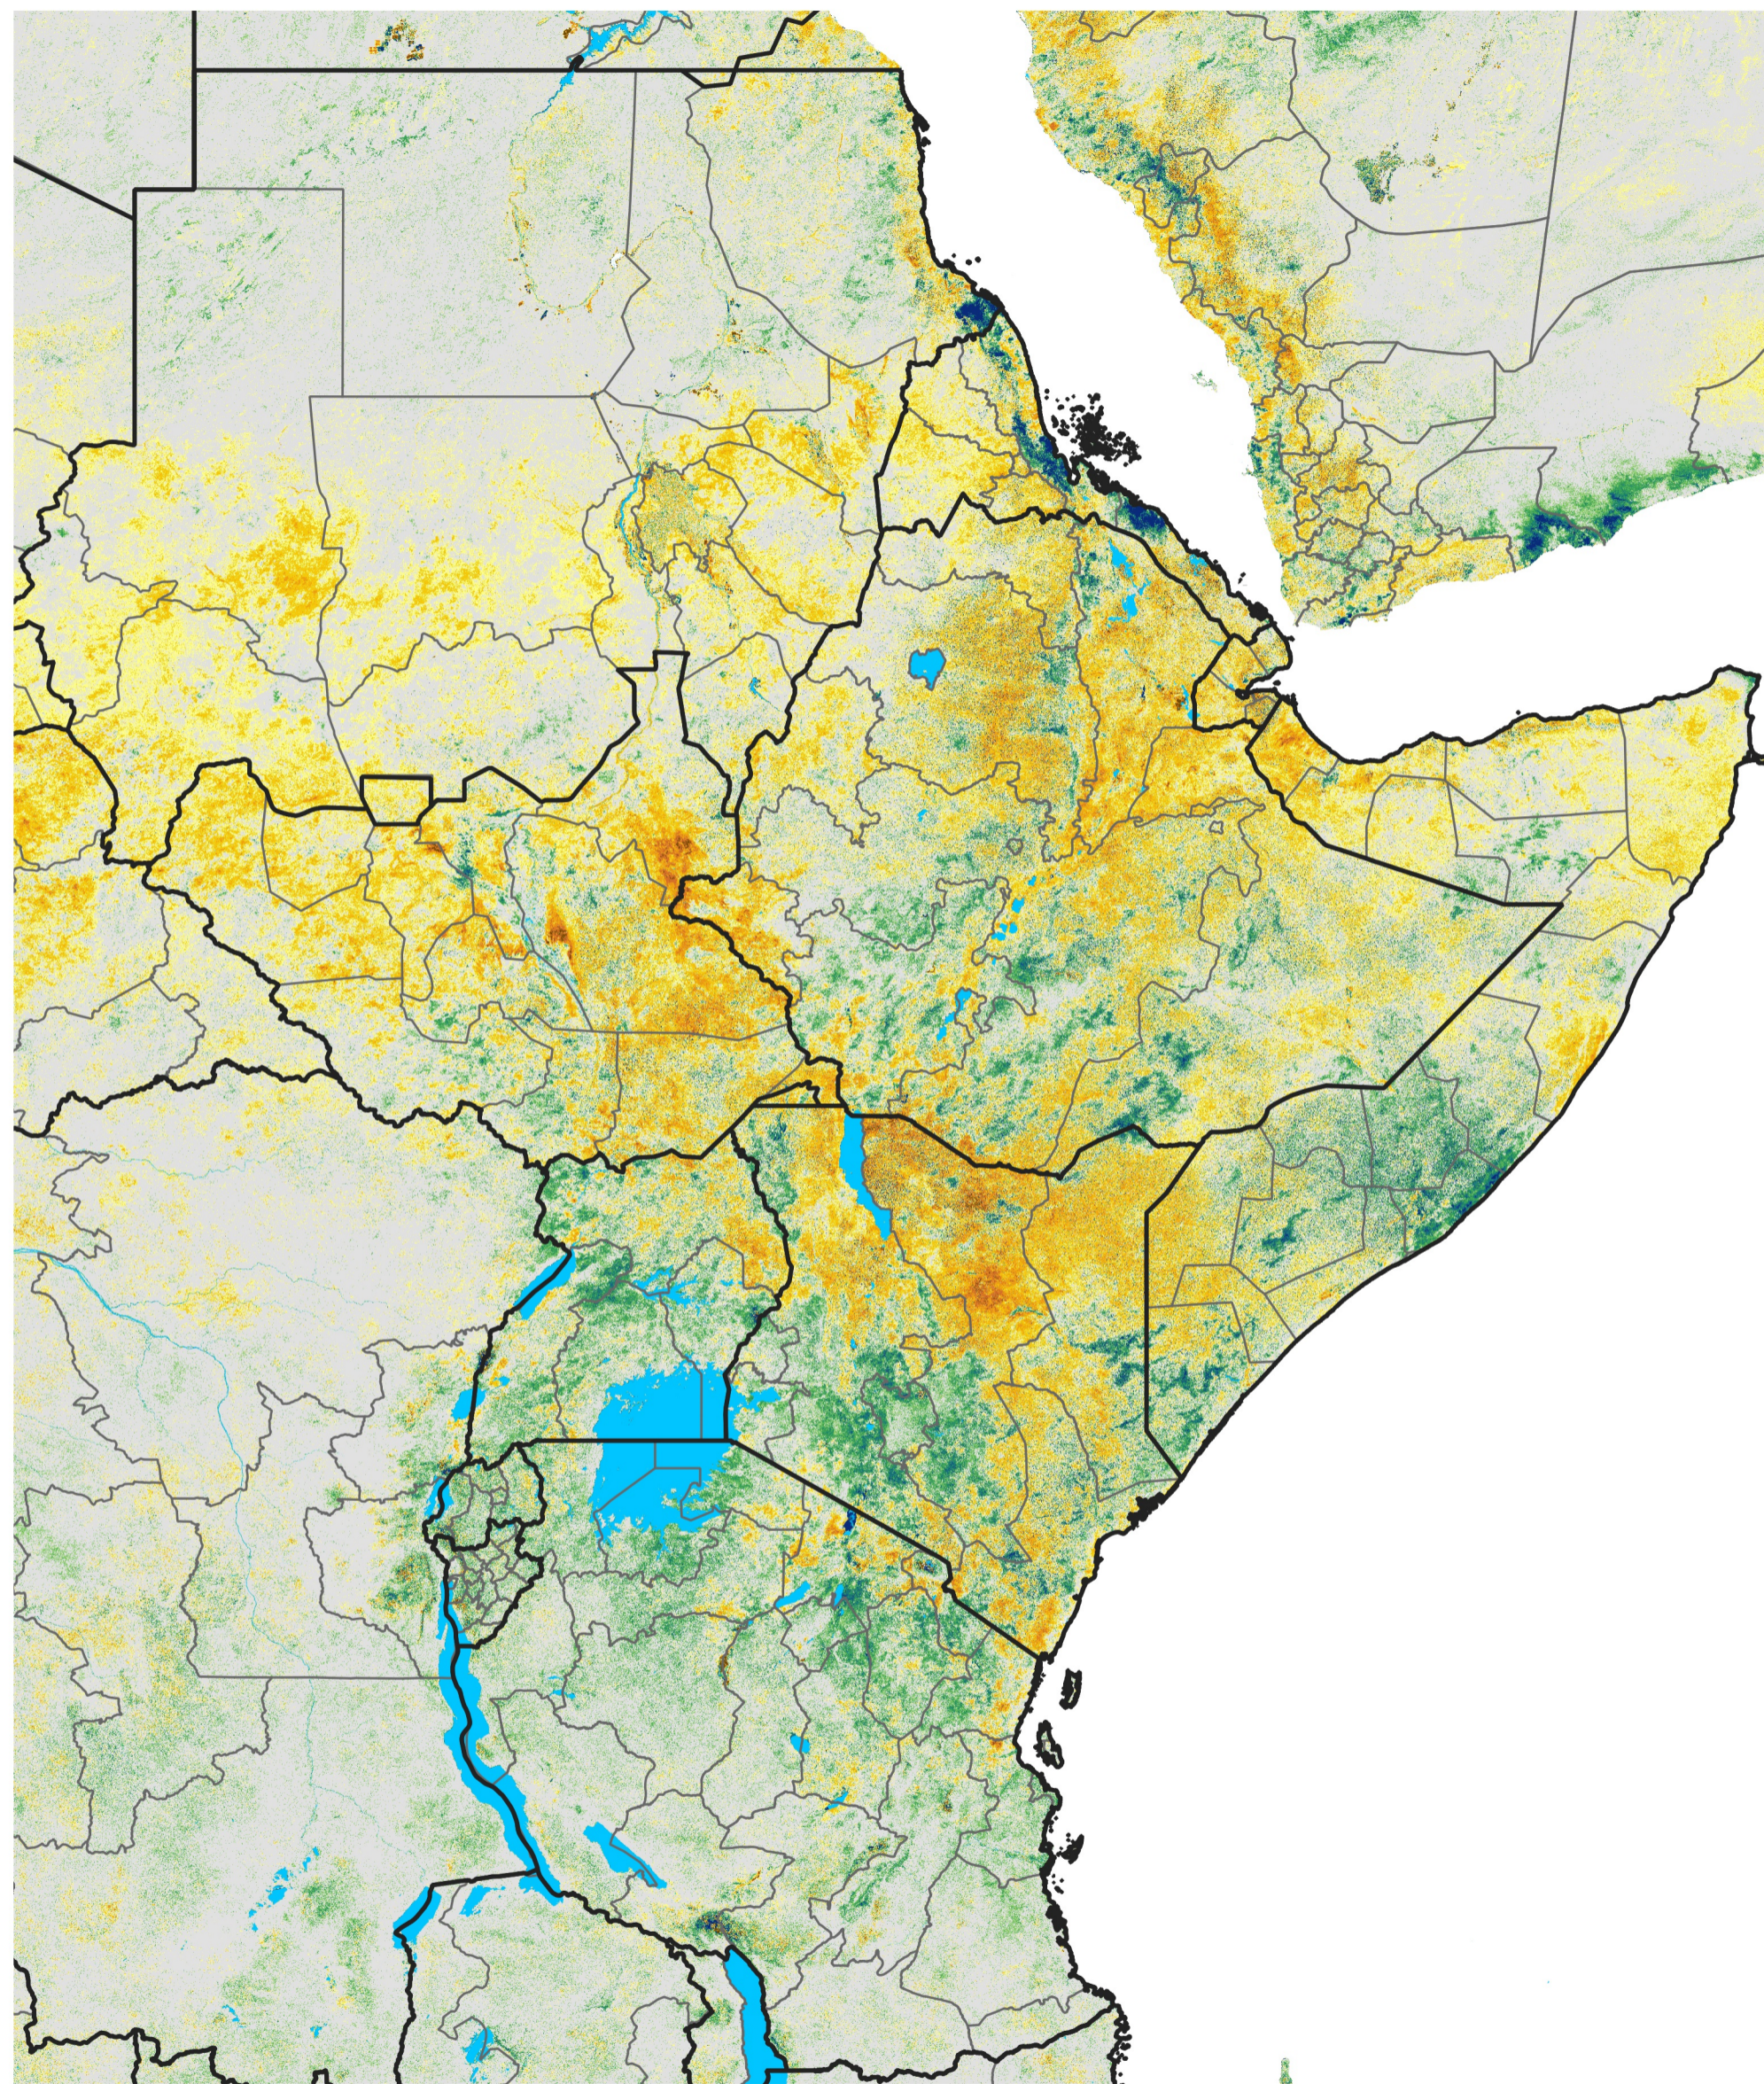

East Africa Percent of Mean NDVI

2016 / Mean (2012 - 2021)
Period 16 / Mar 11 - 20, 2016

Percent of Normal