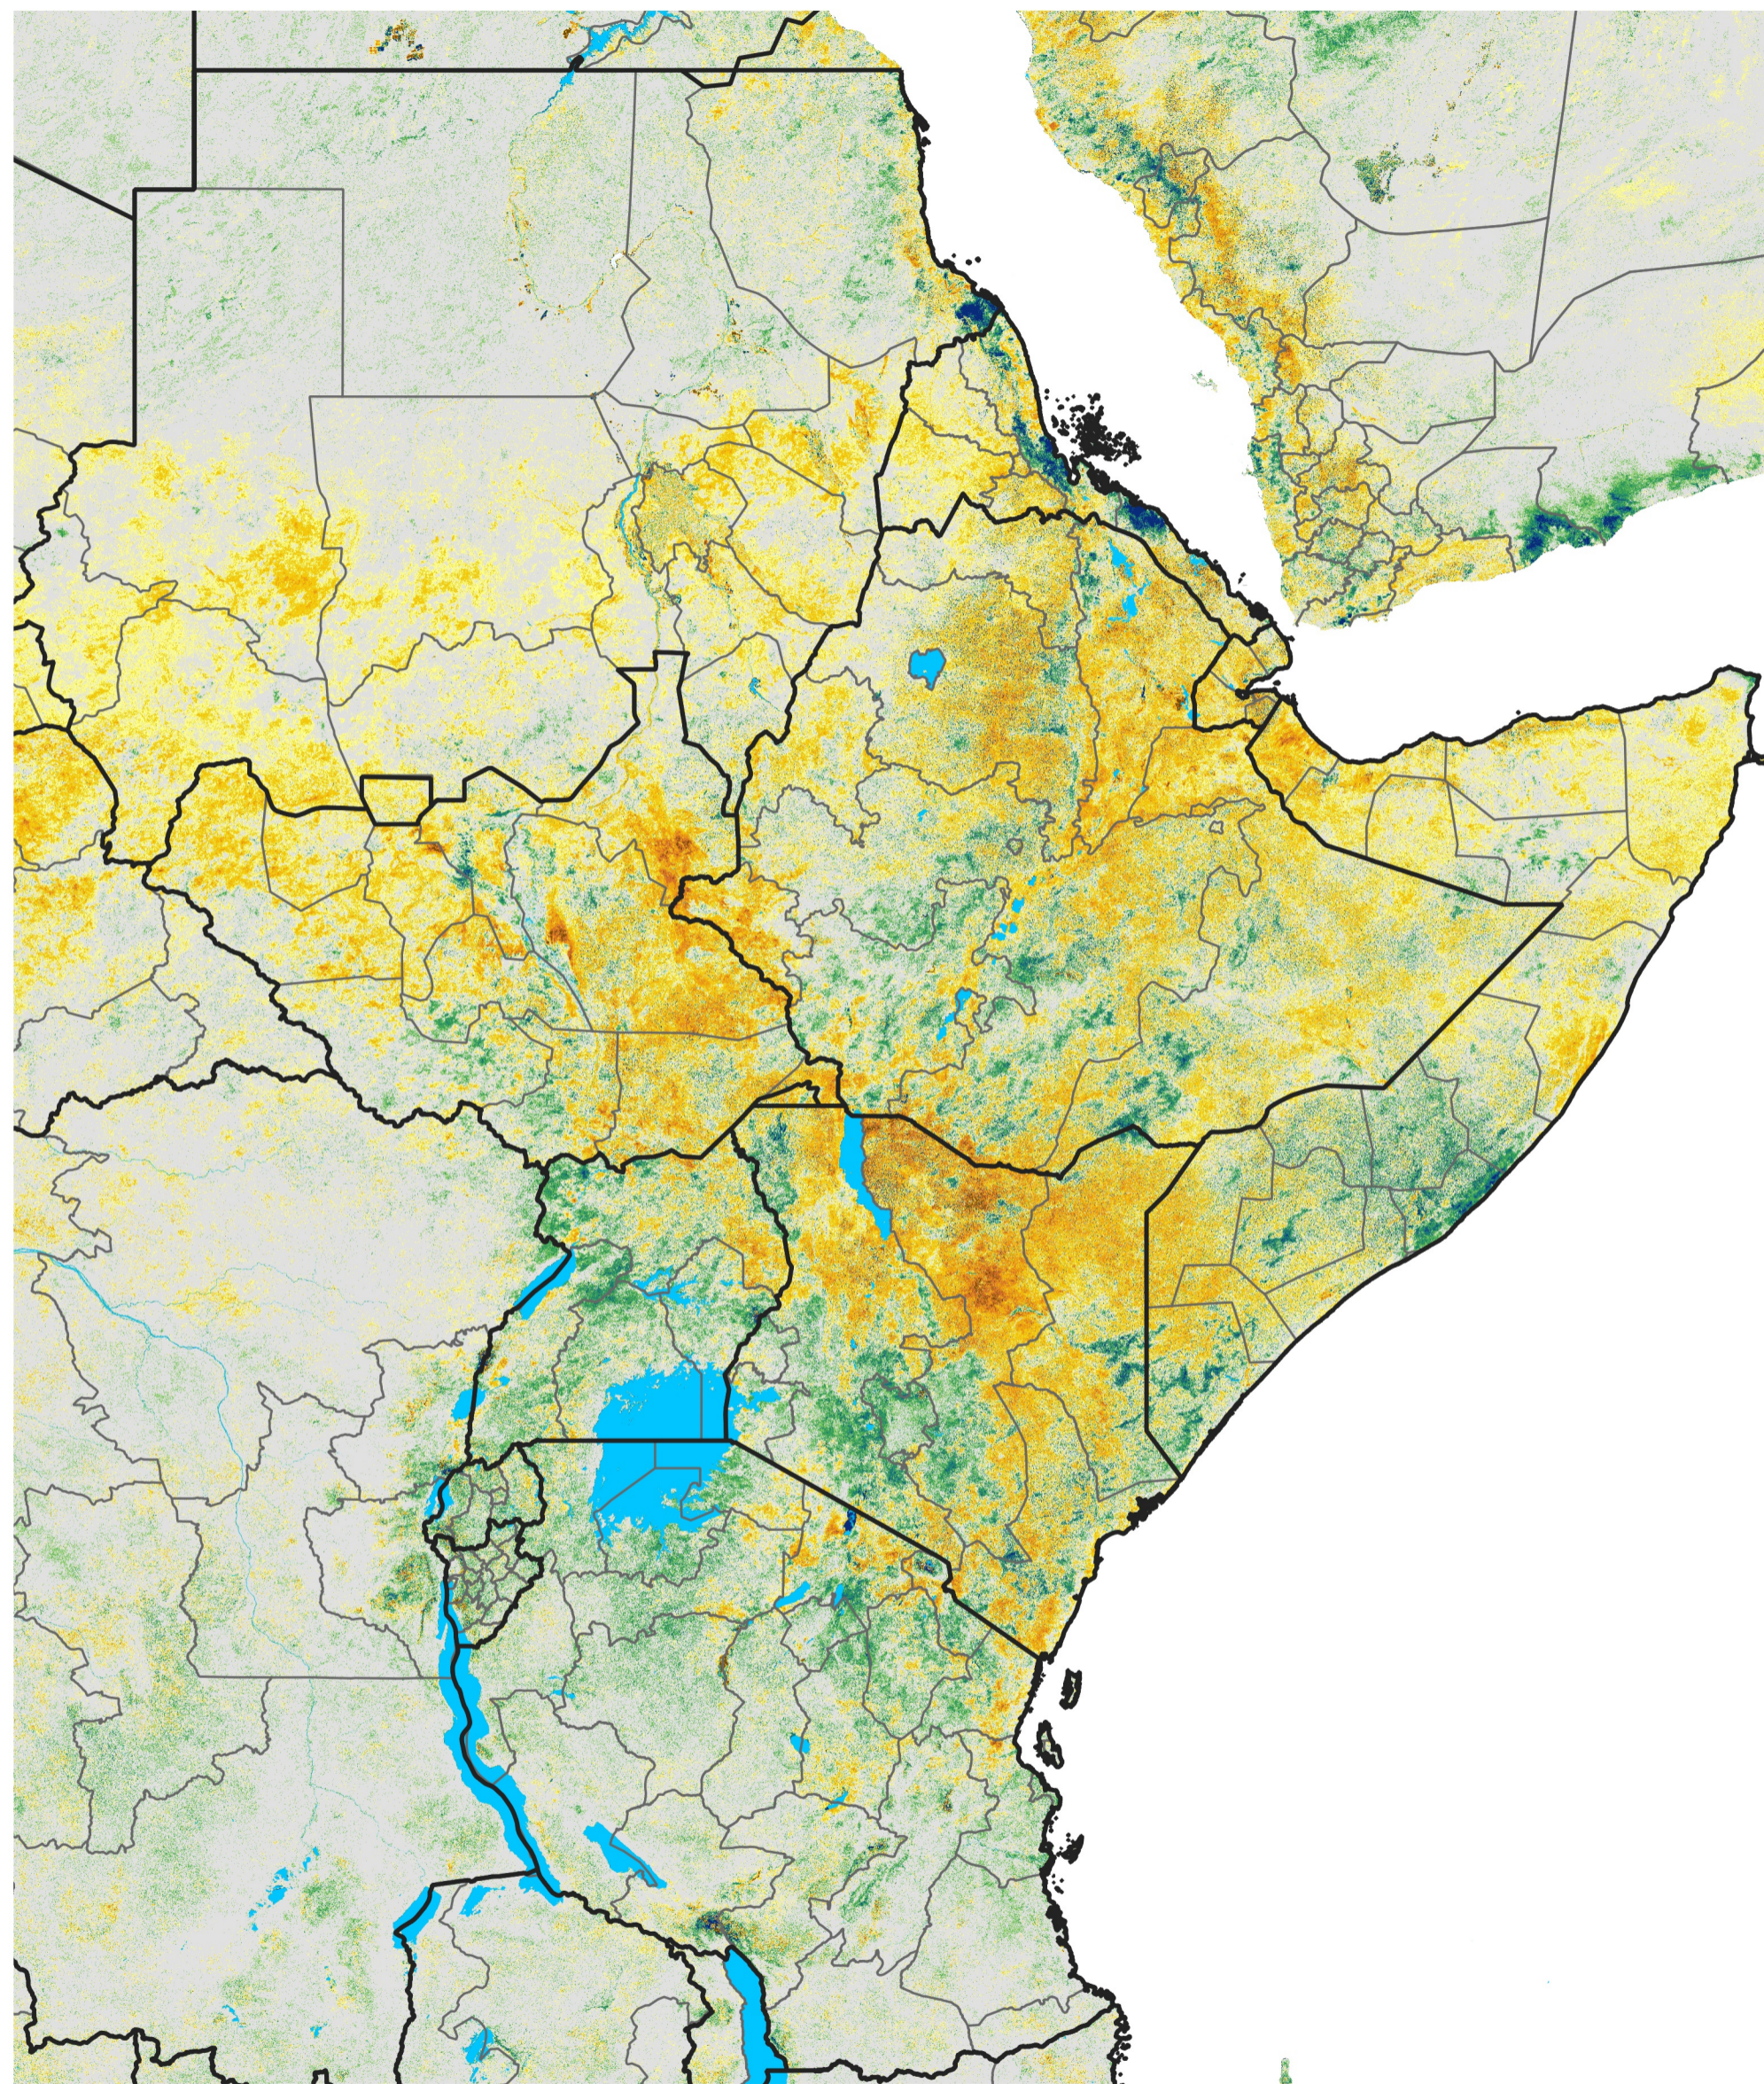

East Africa Percent of Mean NDVI

2016 / Mean (2012 - 2021)
Period 17 / Mar 16 - 25, 2016

Percent of Normal