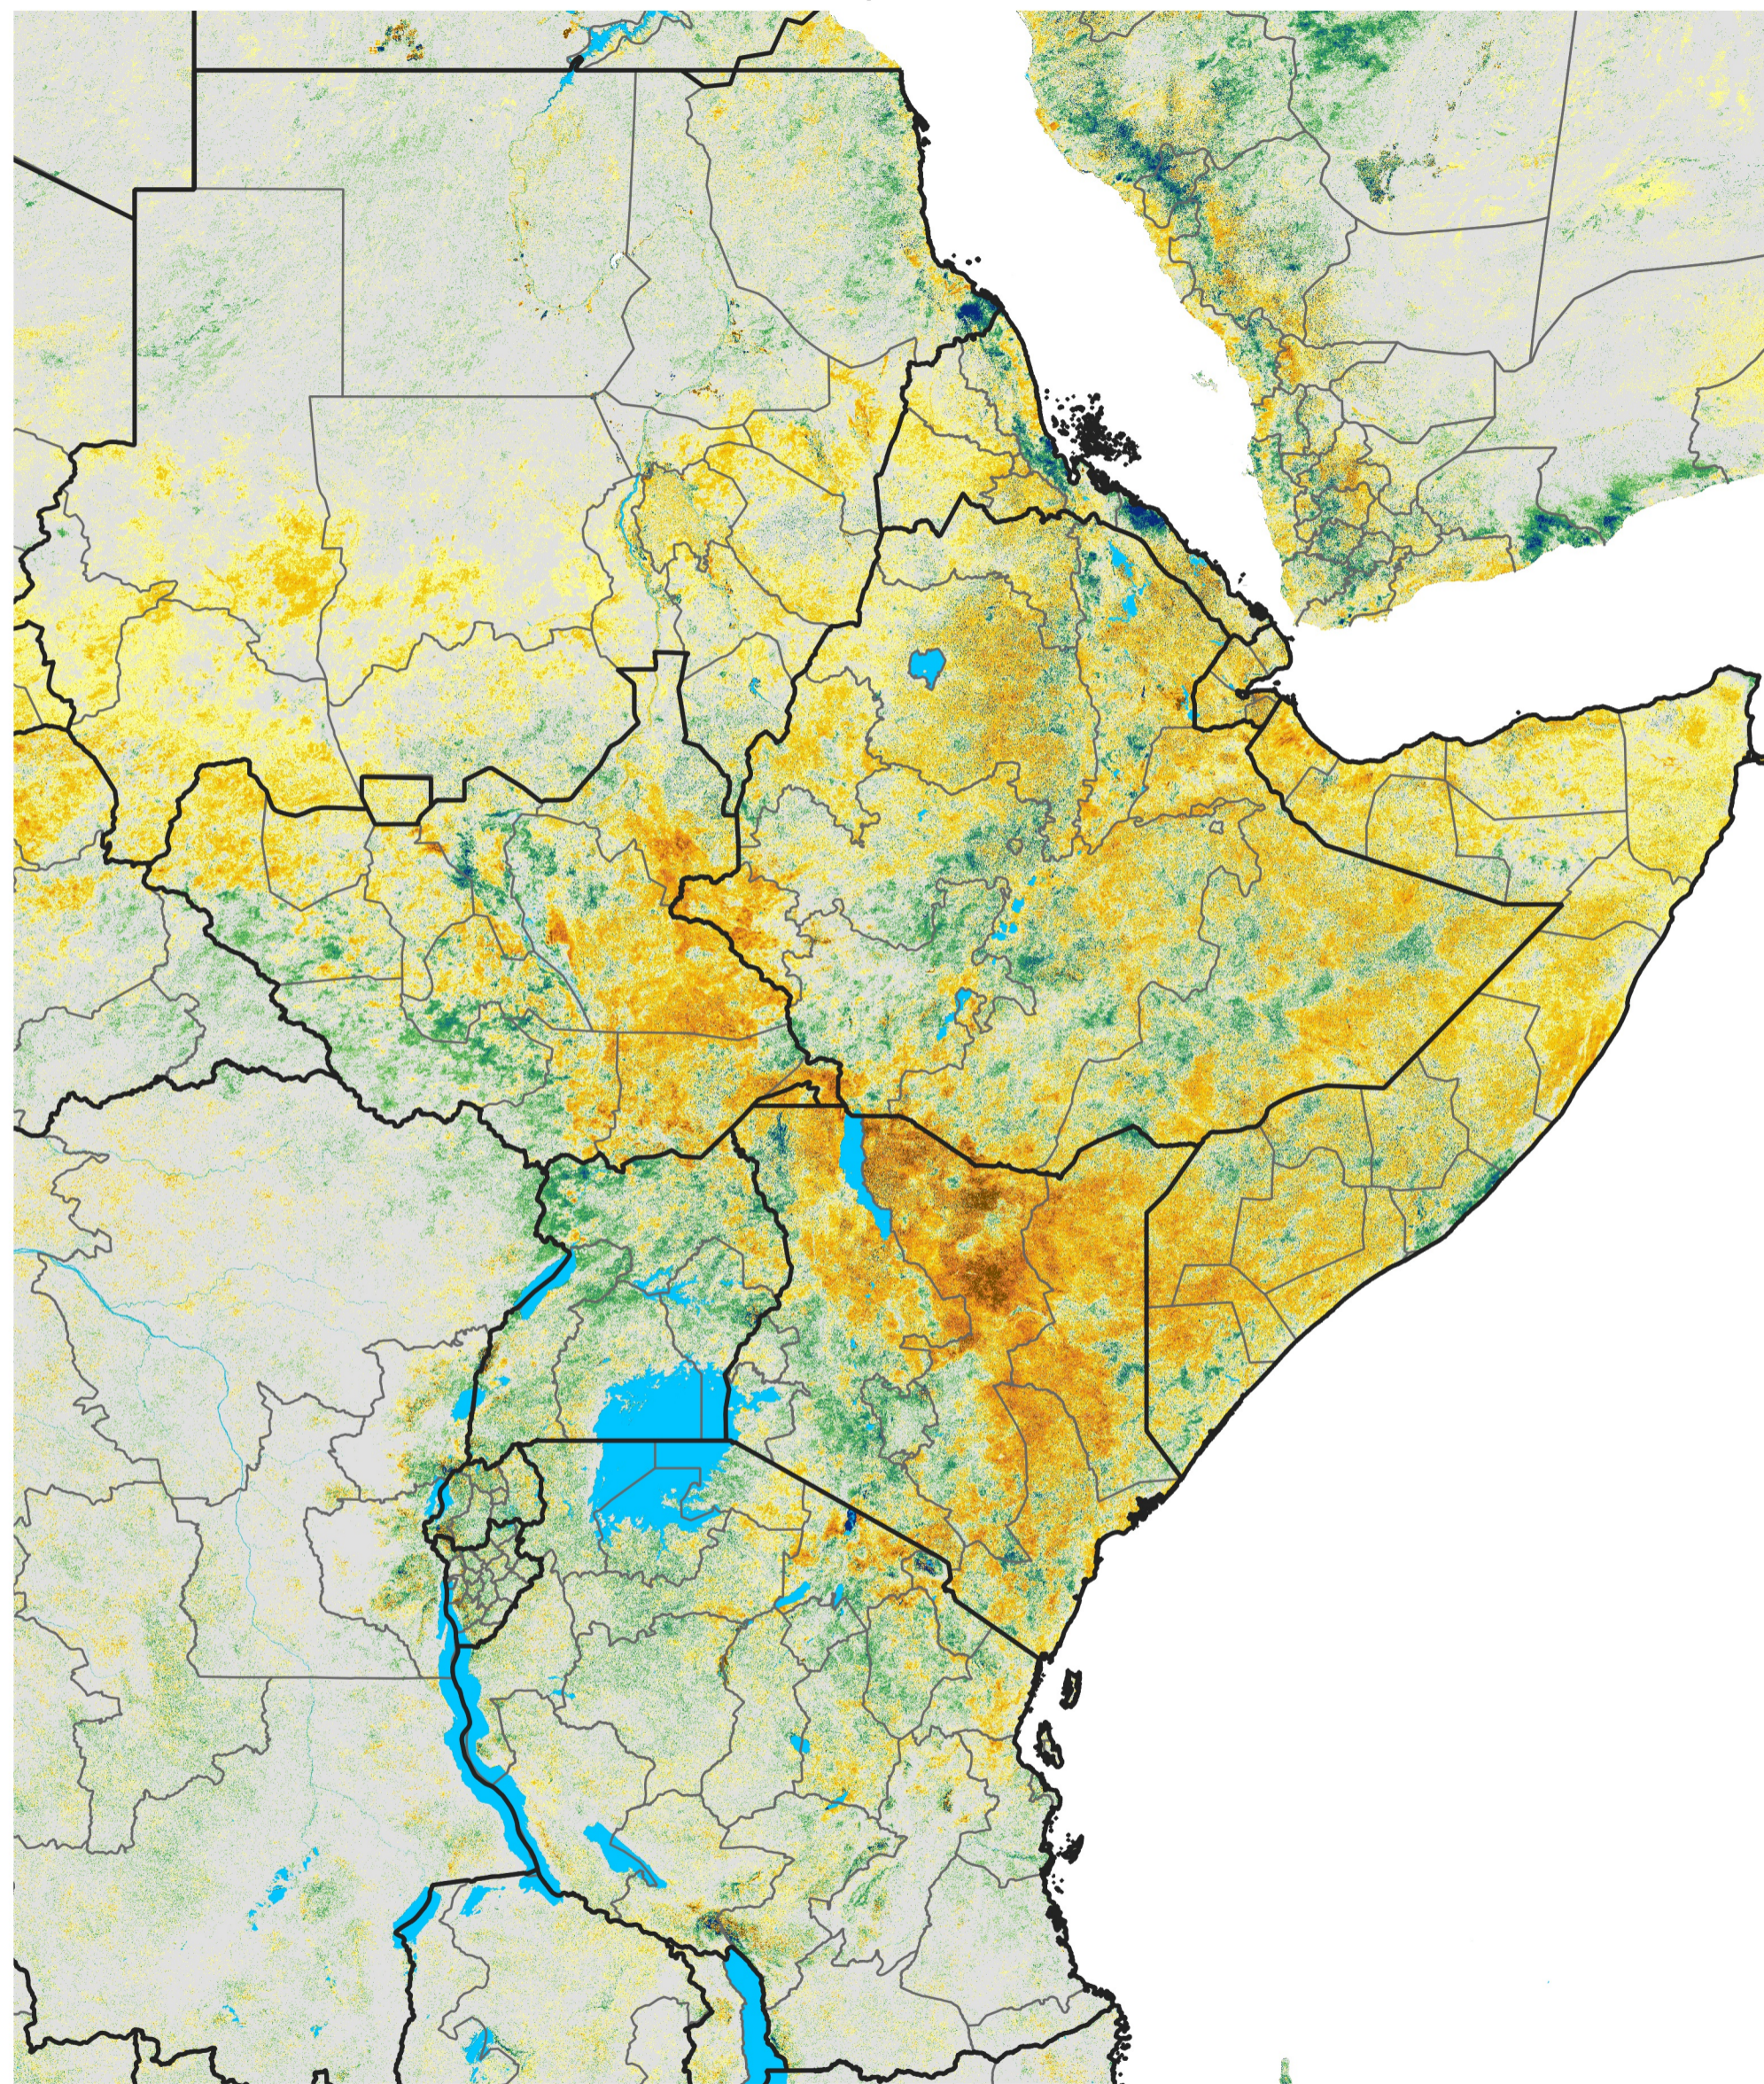

East Africa Percent of Mean NDVI

2016 / Mean (2012 - 2021)

Period 20 / Apr 01 - 10, 2016

Percent of Normal