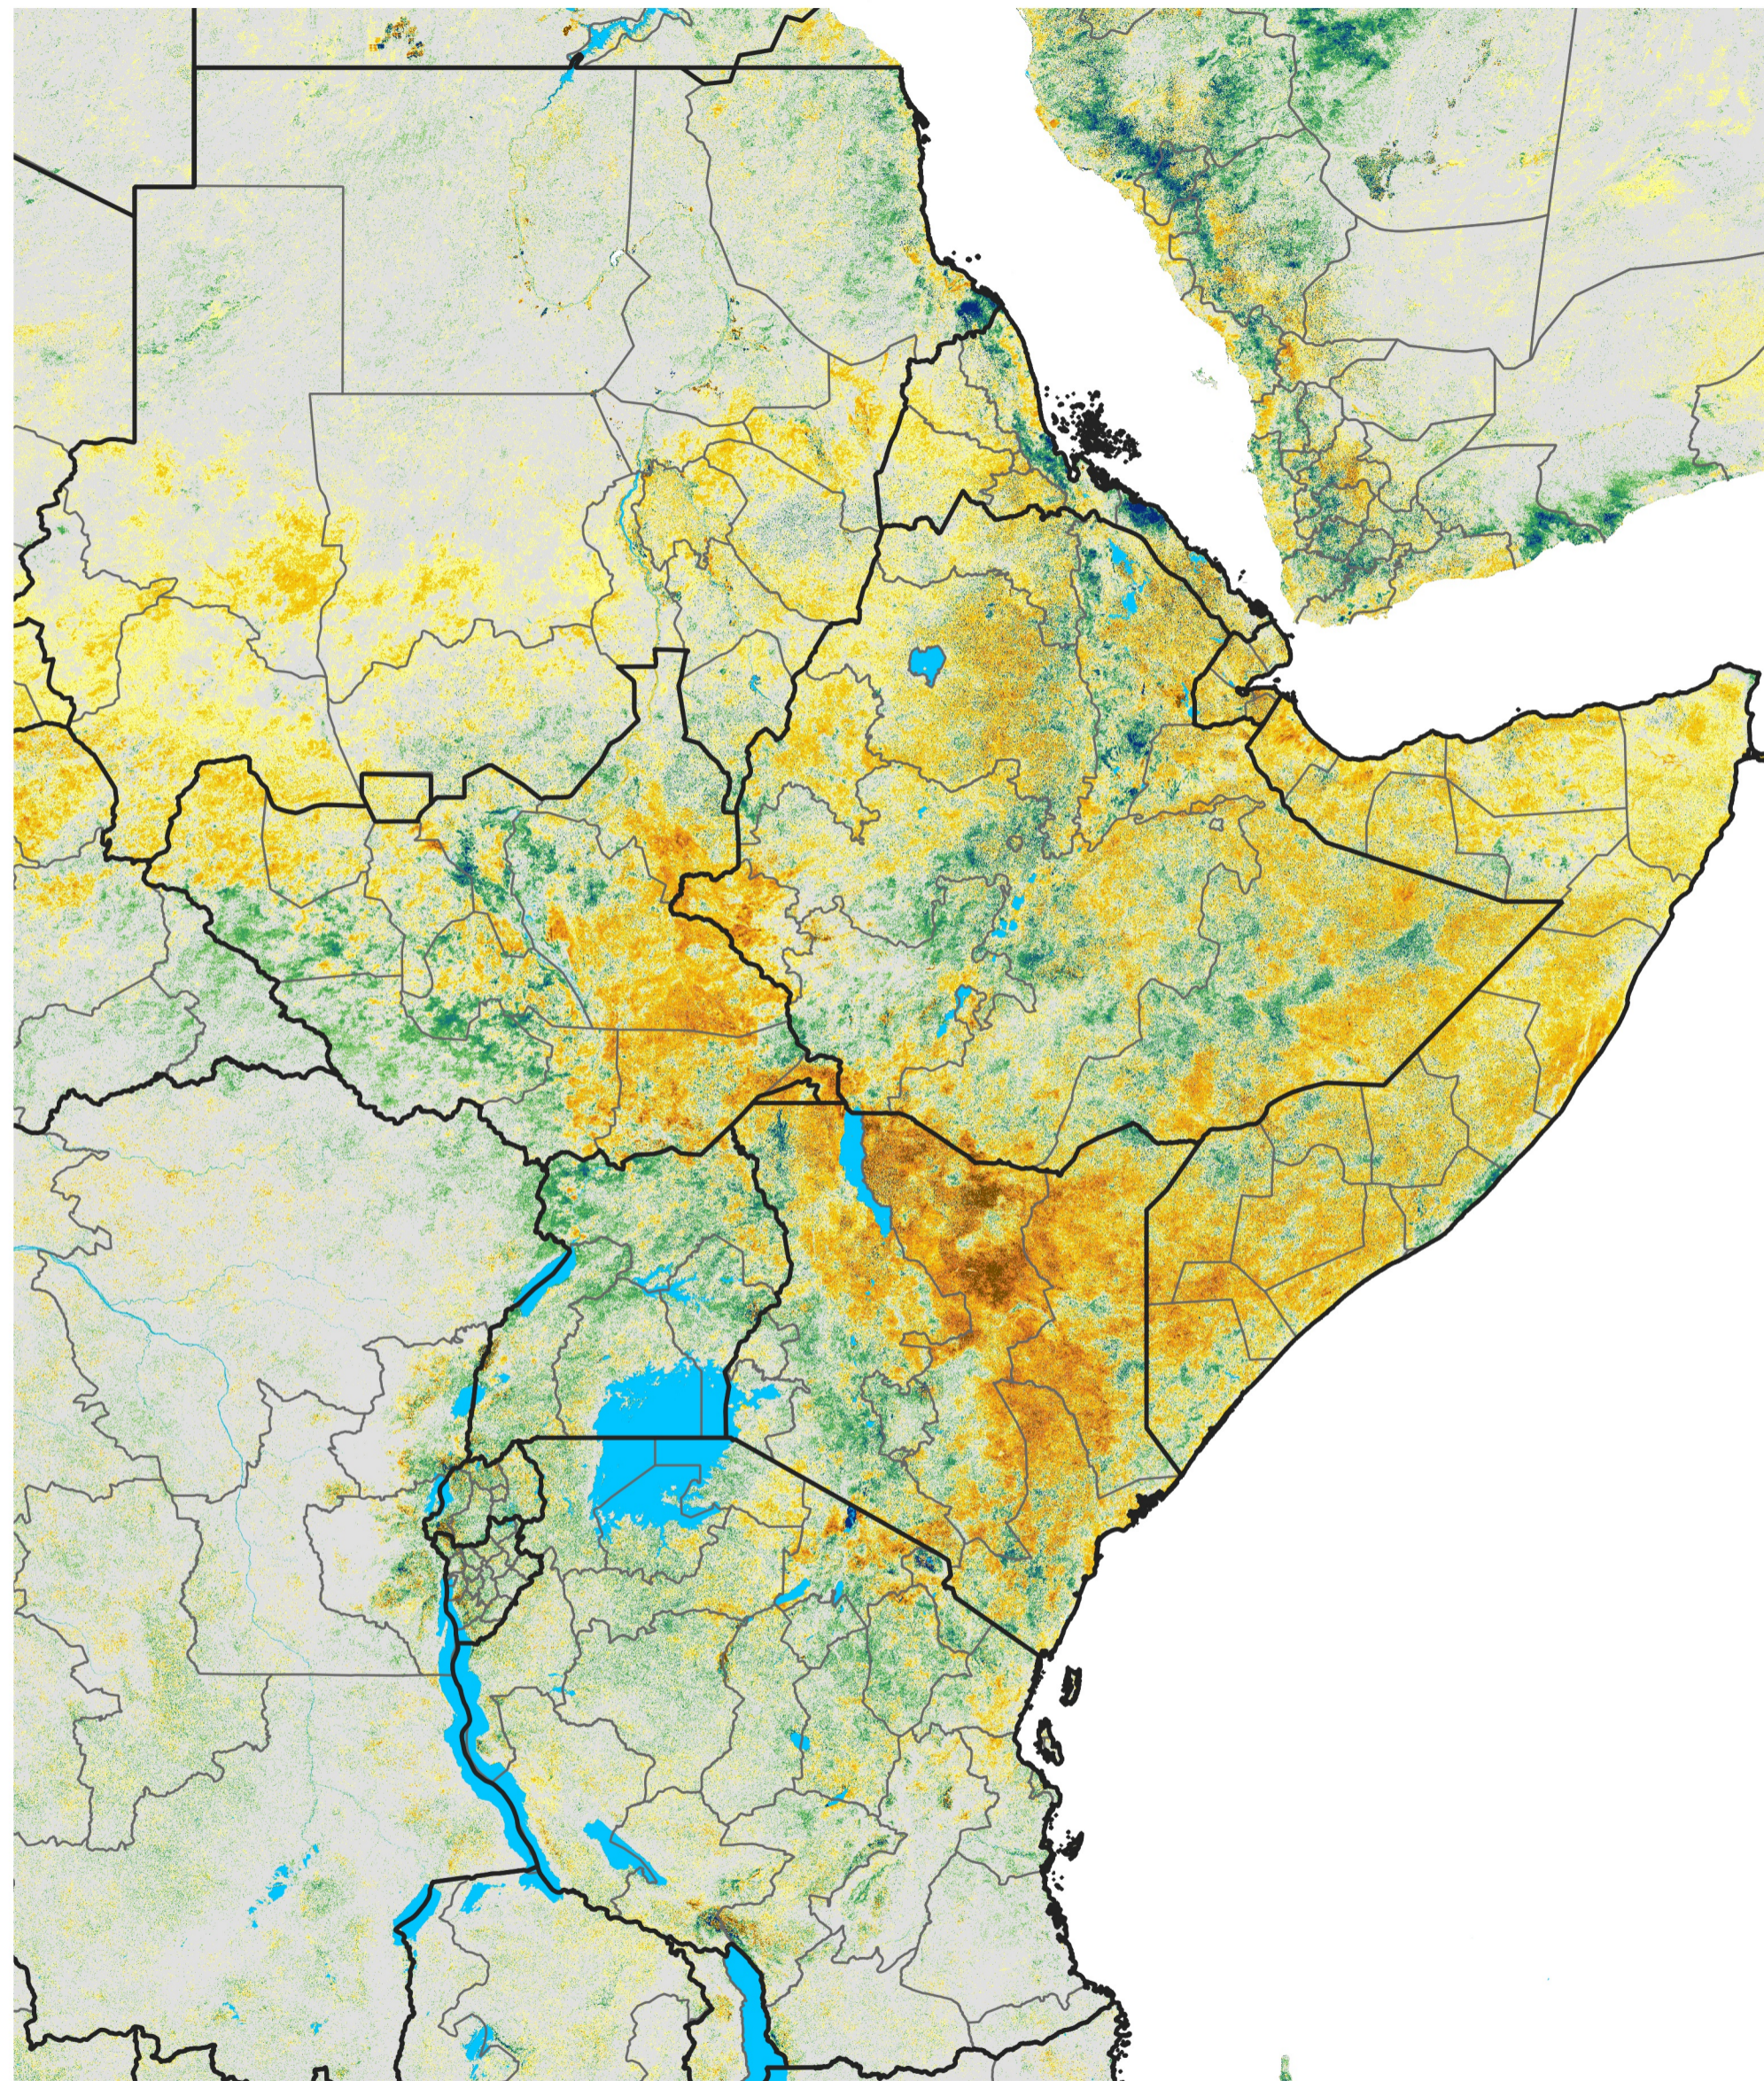

East Africa Percent of Mean NDVI

2016 / Mean (2012 - 2021)

Period 21 / Apr 06 - 15, 2016

Percent of Normal