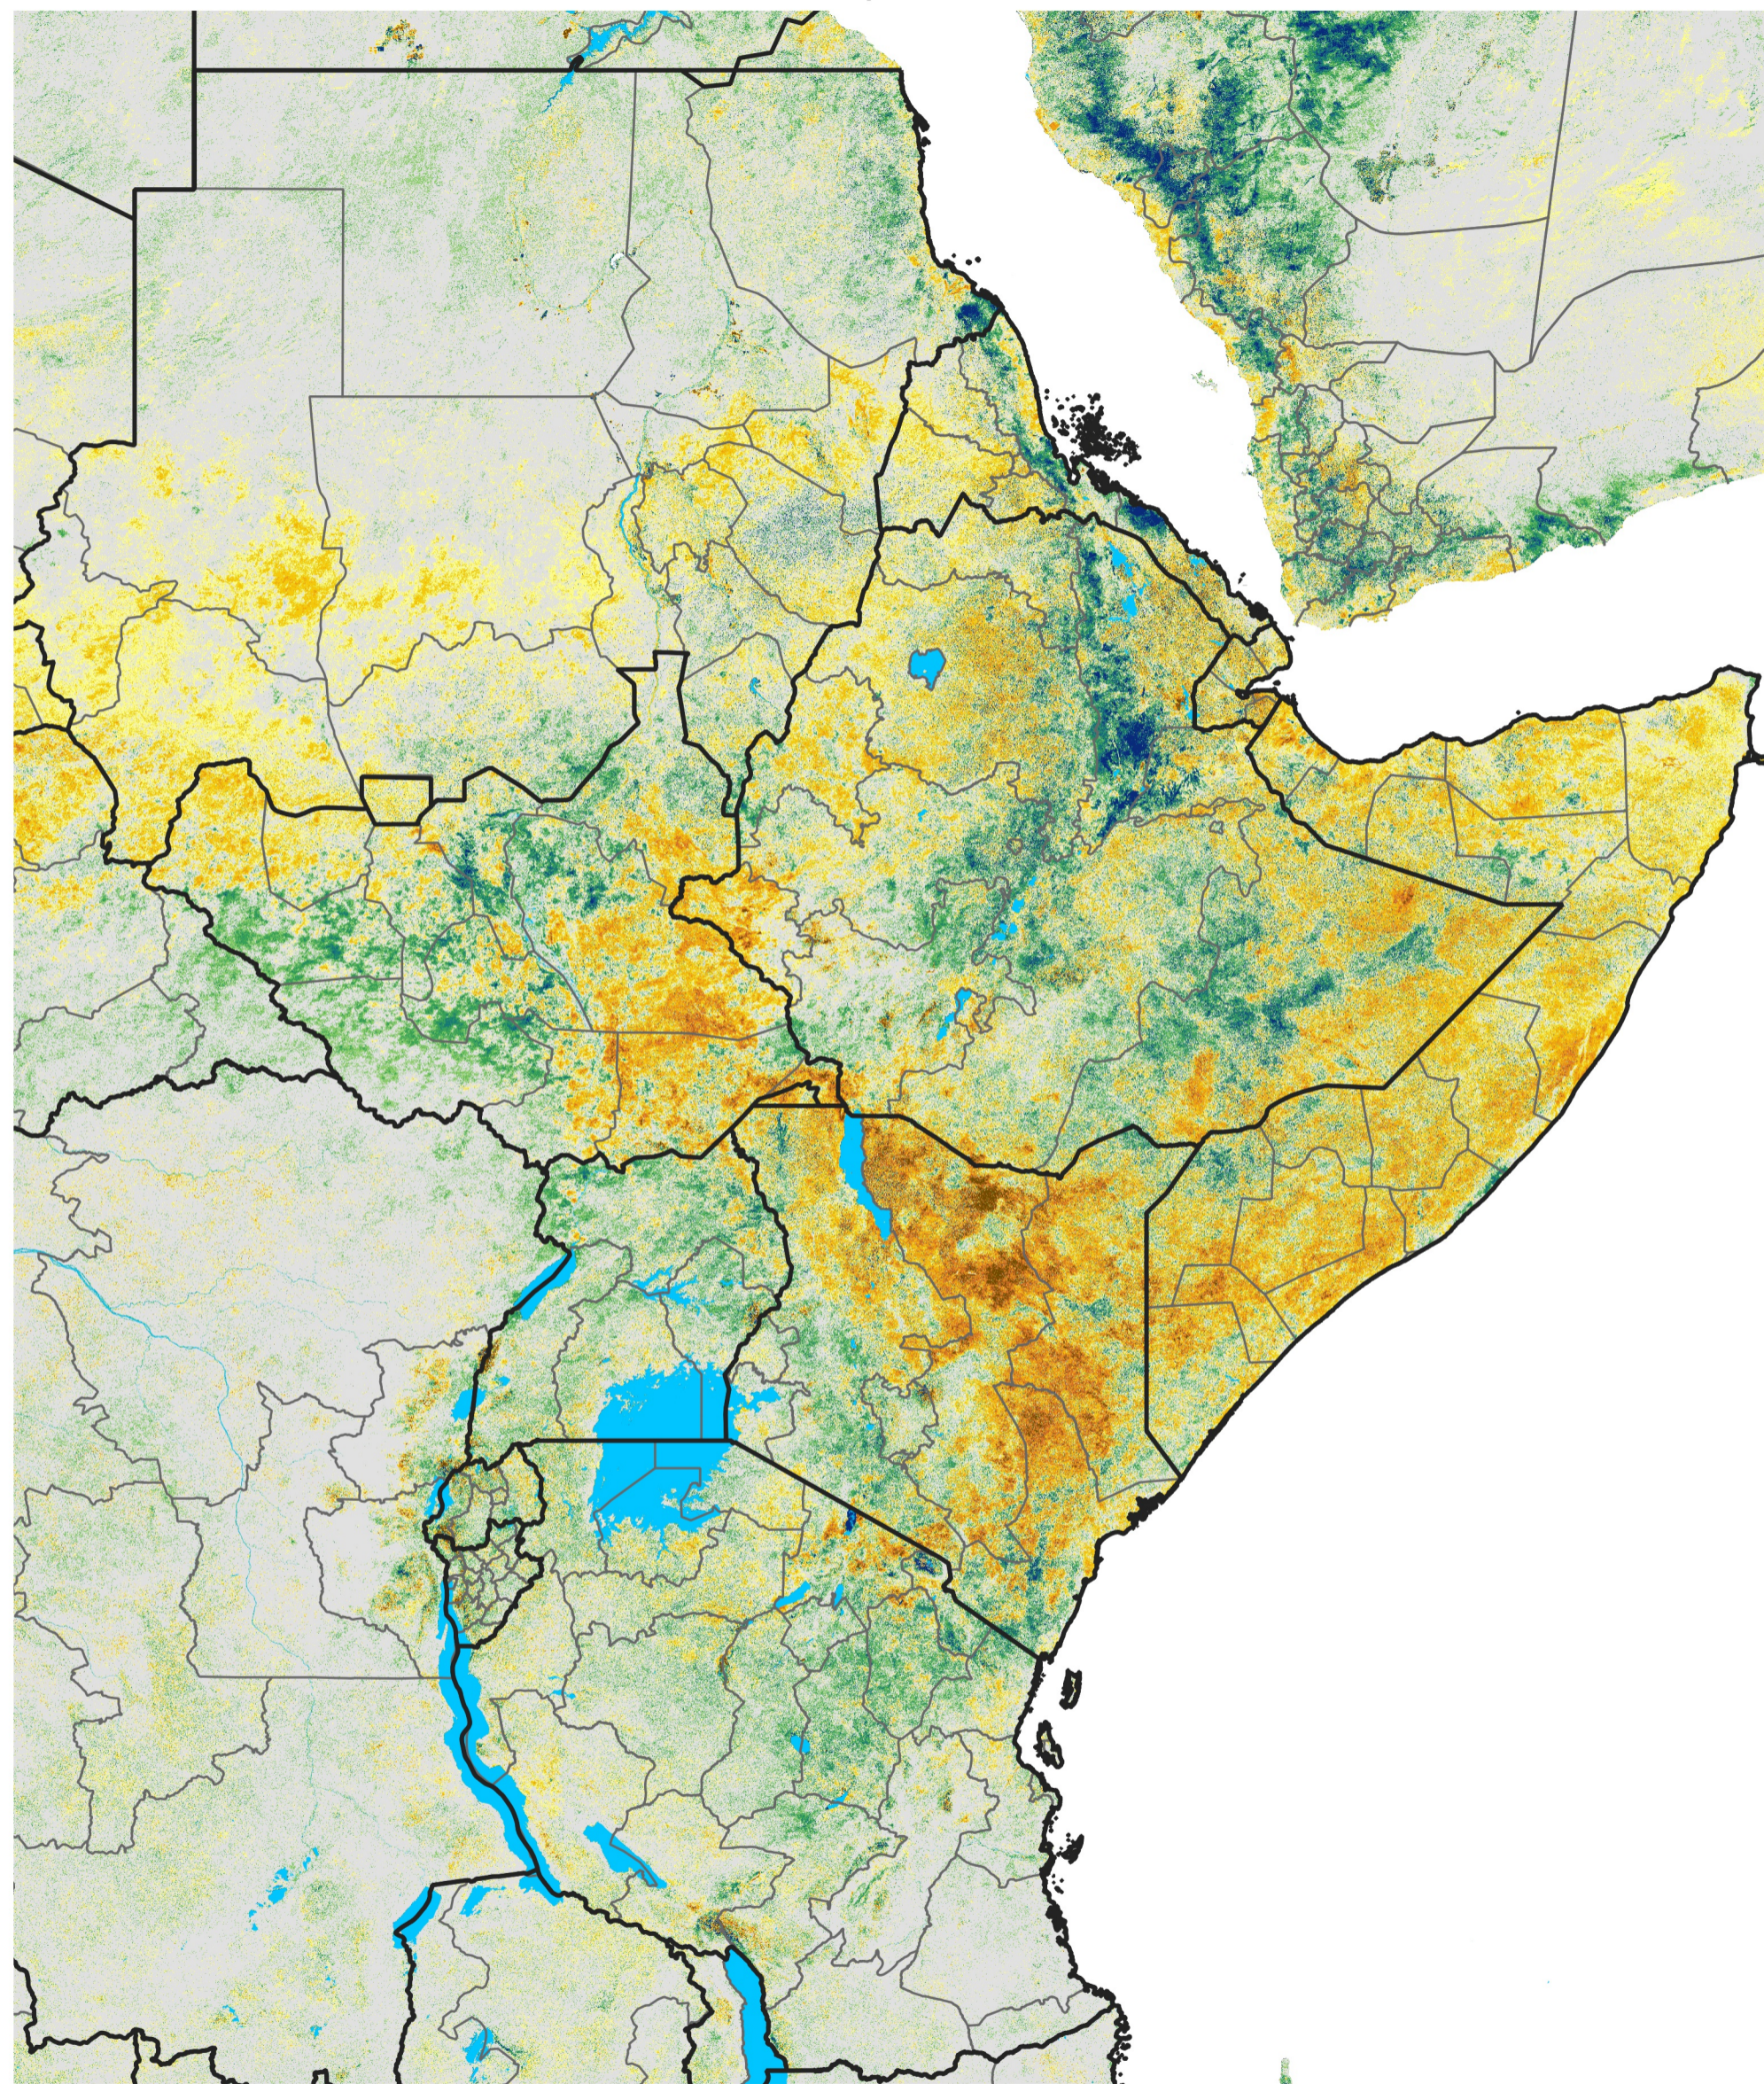

East Africa Percent of Mean NDVI

2016 / Mean (2012 - 2021)

Period 23 / Apr 16 - 25, 2016

Percent of Normal