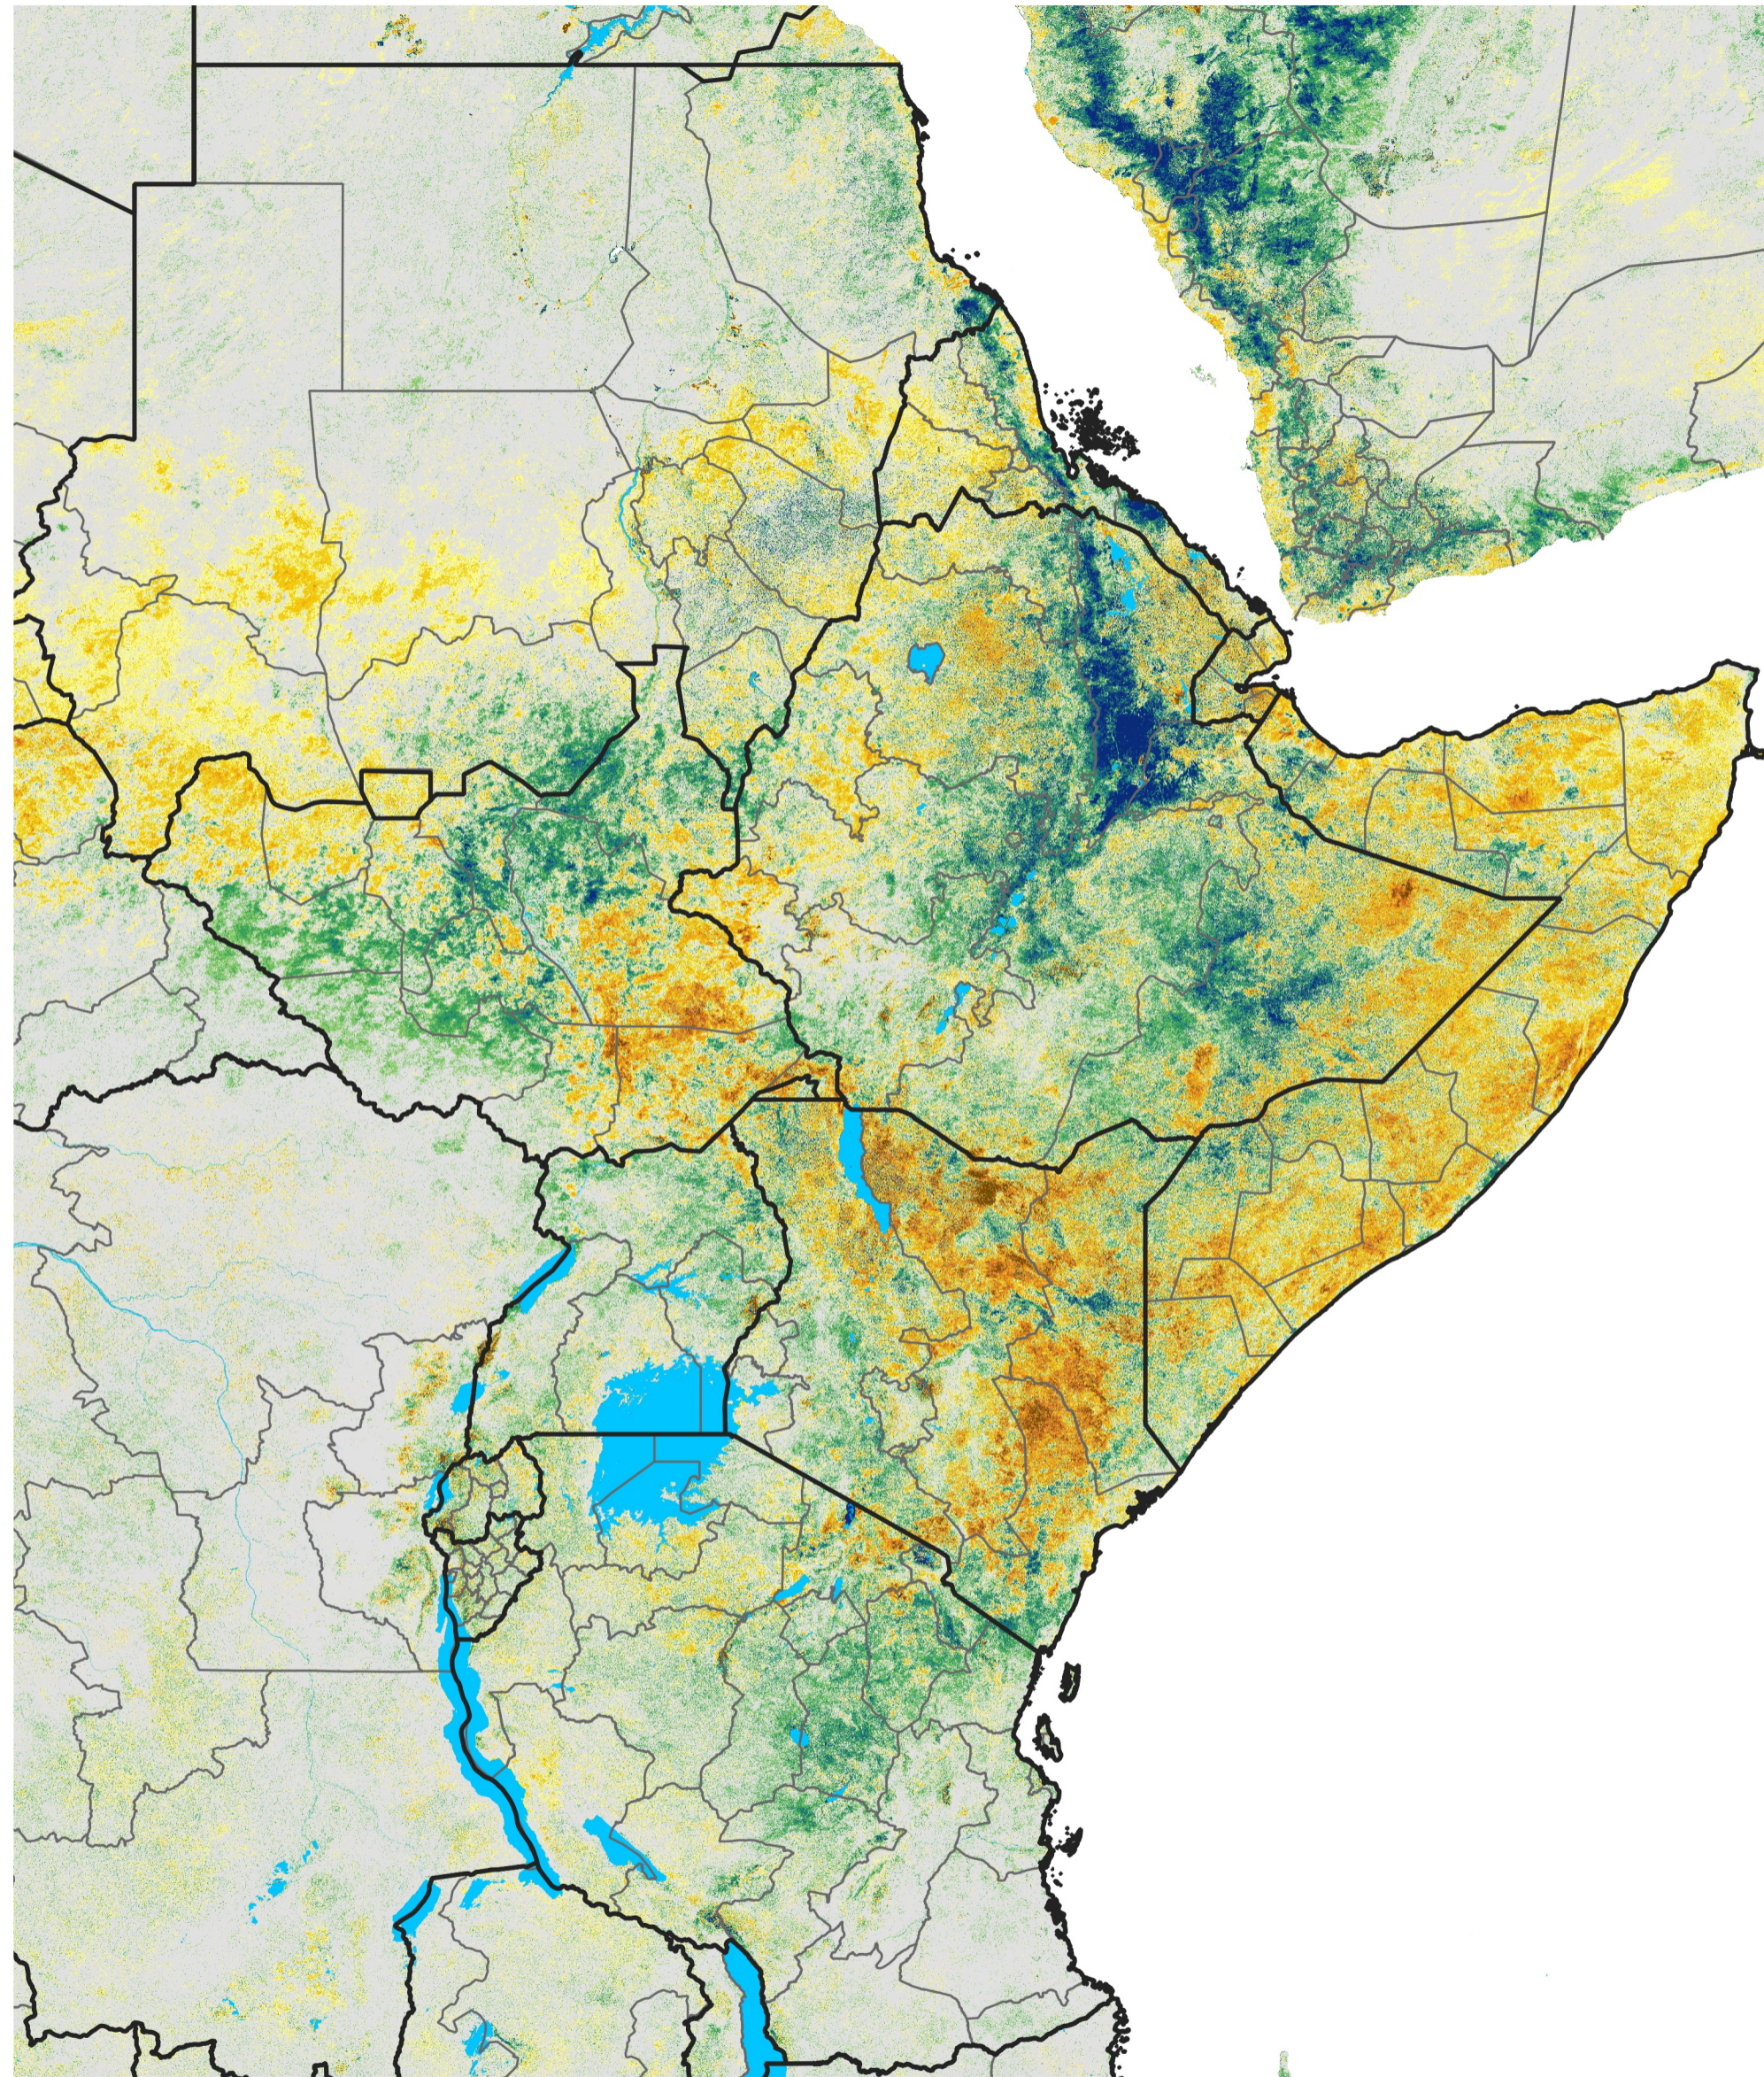

East Africa Percent of Mean NDVI

2016 / Mean (2012 - 2021)

Period 25 / Apr 26 - May 05, 2016

Percent of Normal