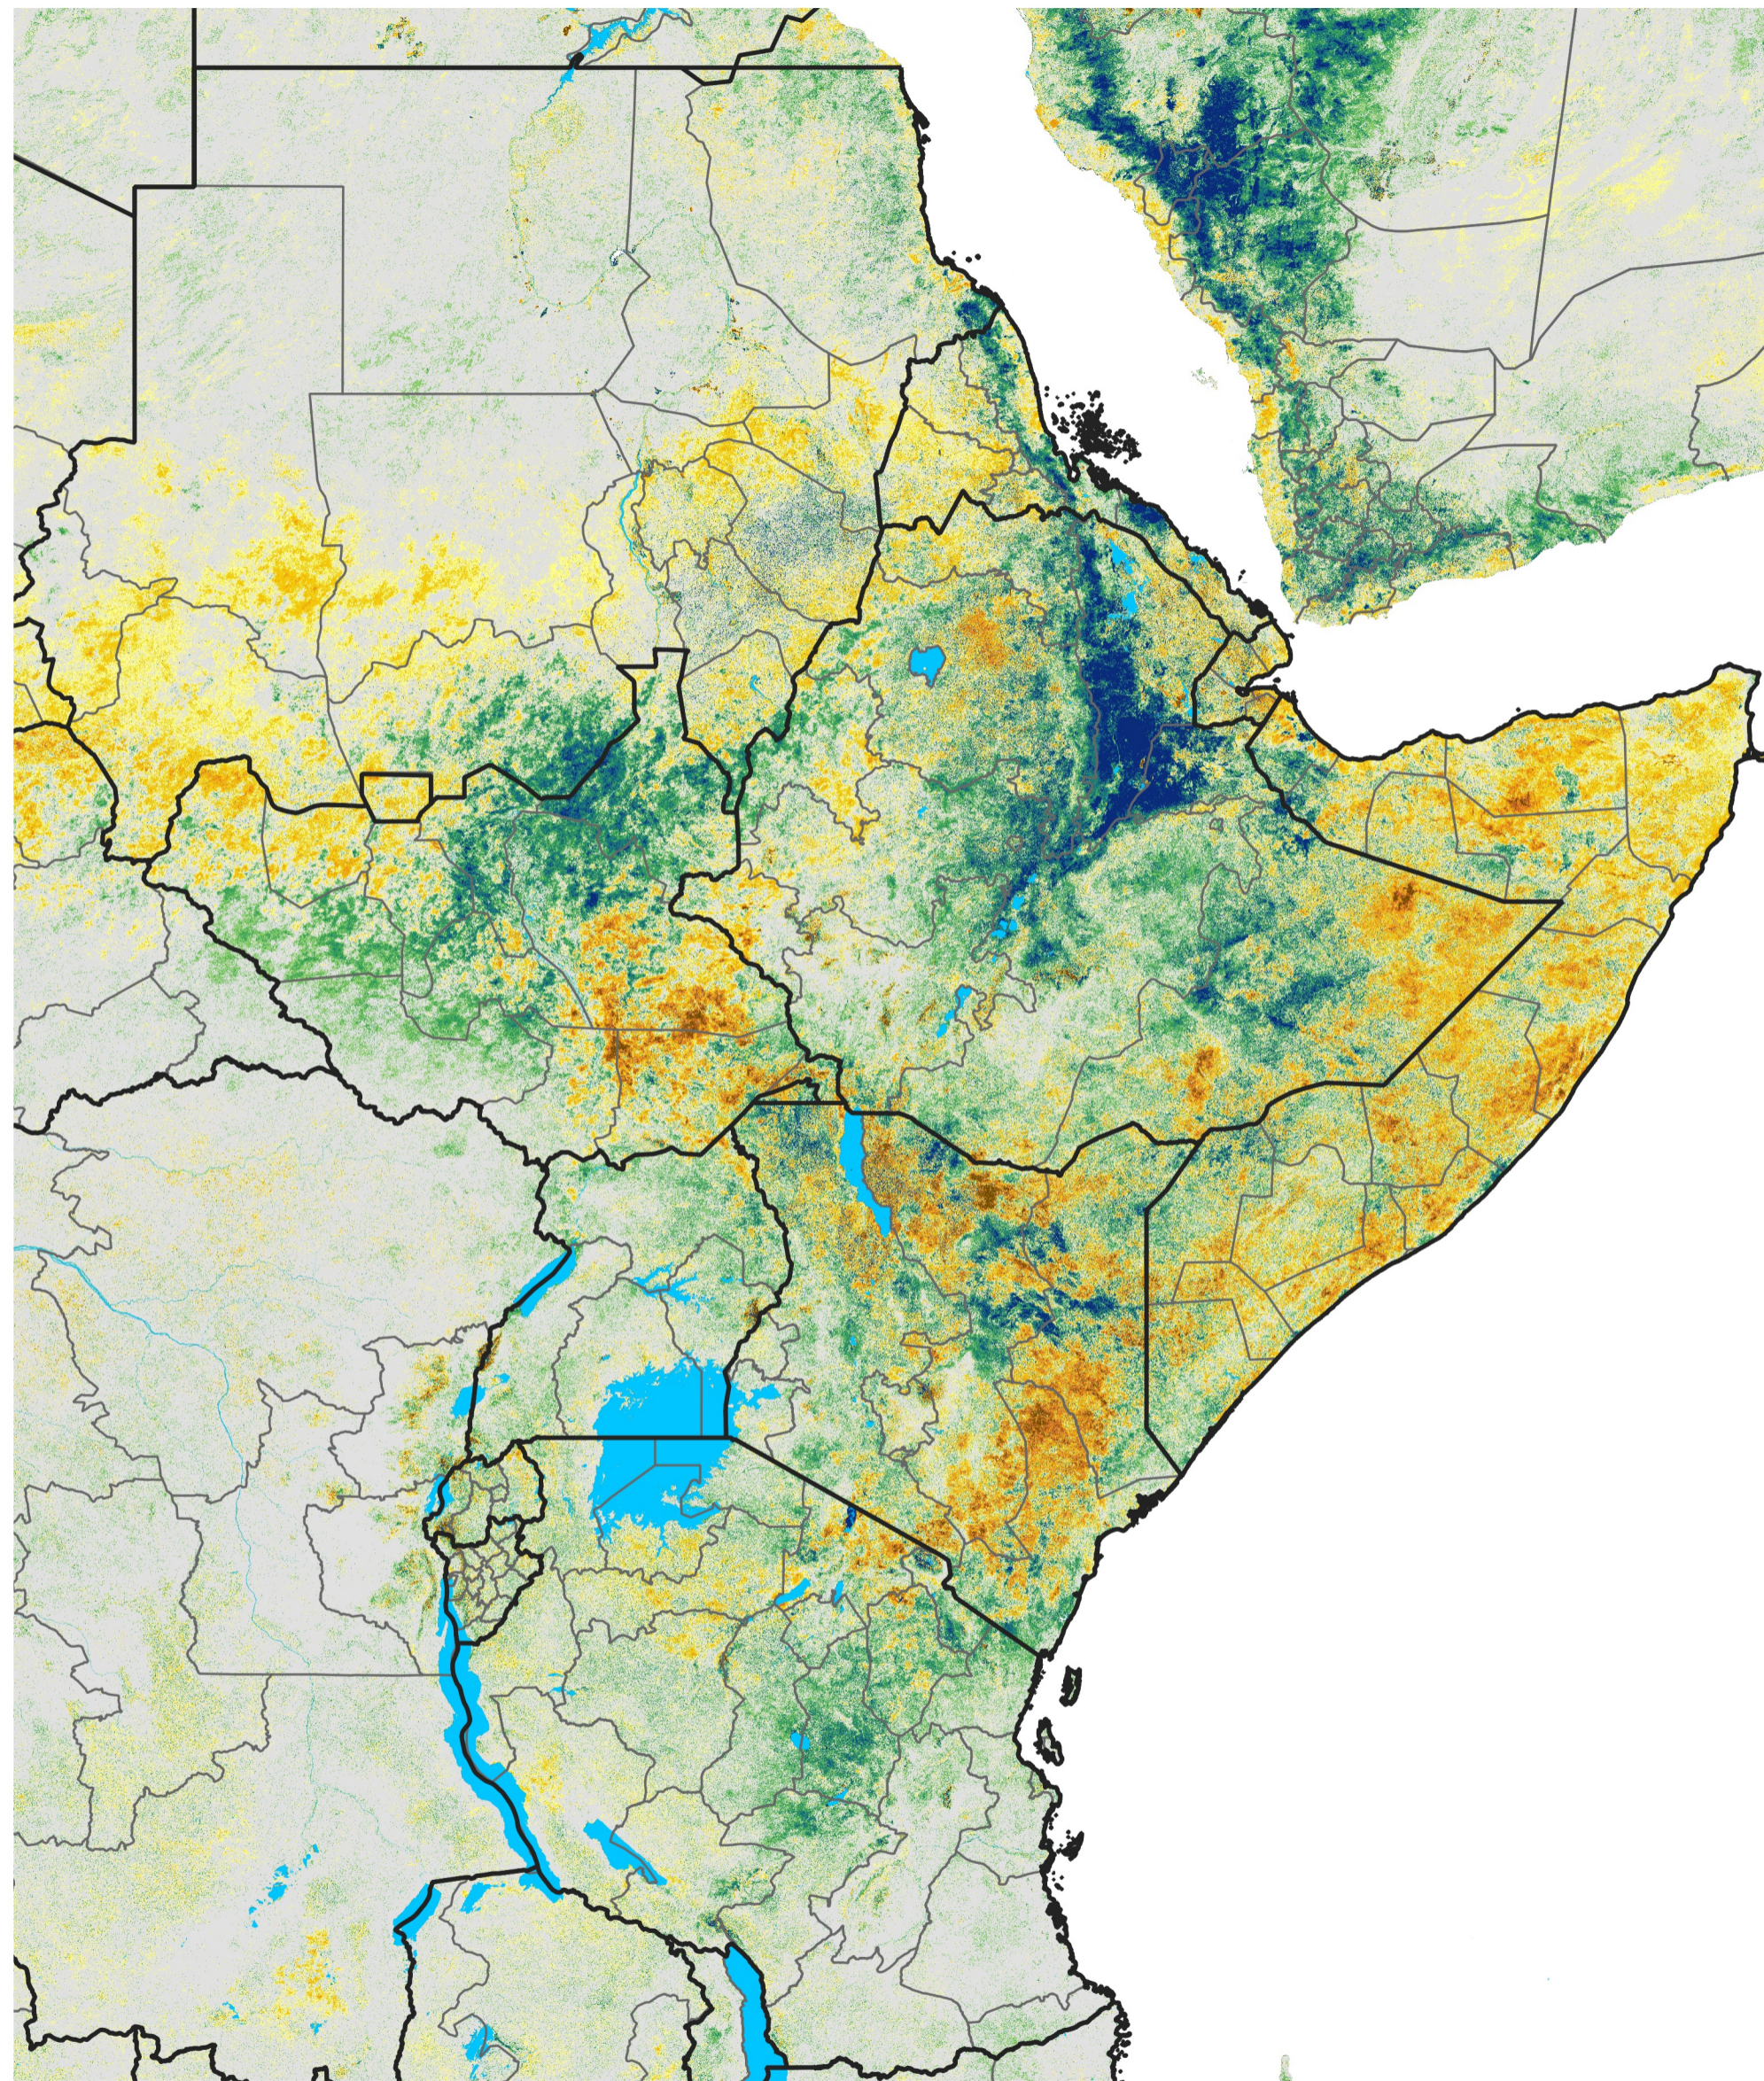

East Africa Percent of Mean NDVI

2016 / Mean (2012 - 2021)

Period 27 / May 06 - 15, 2016

Percent of Normal