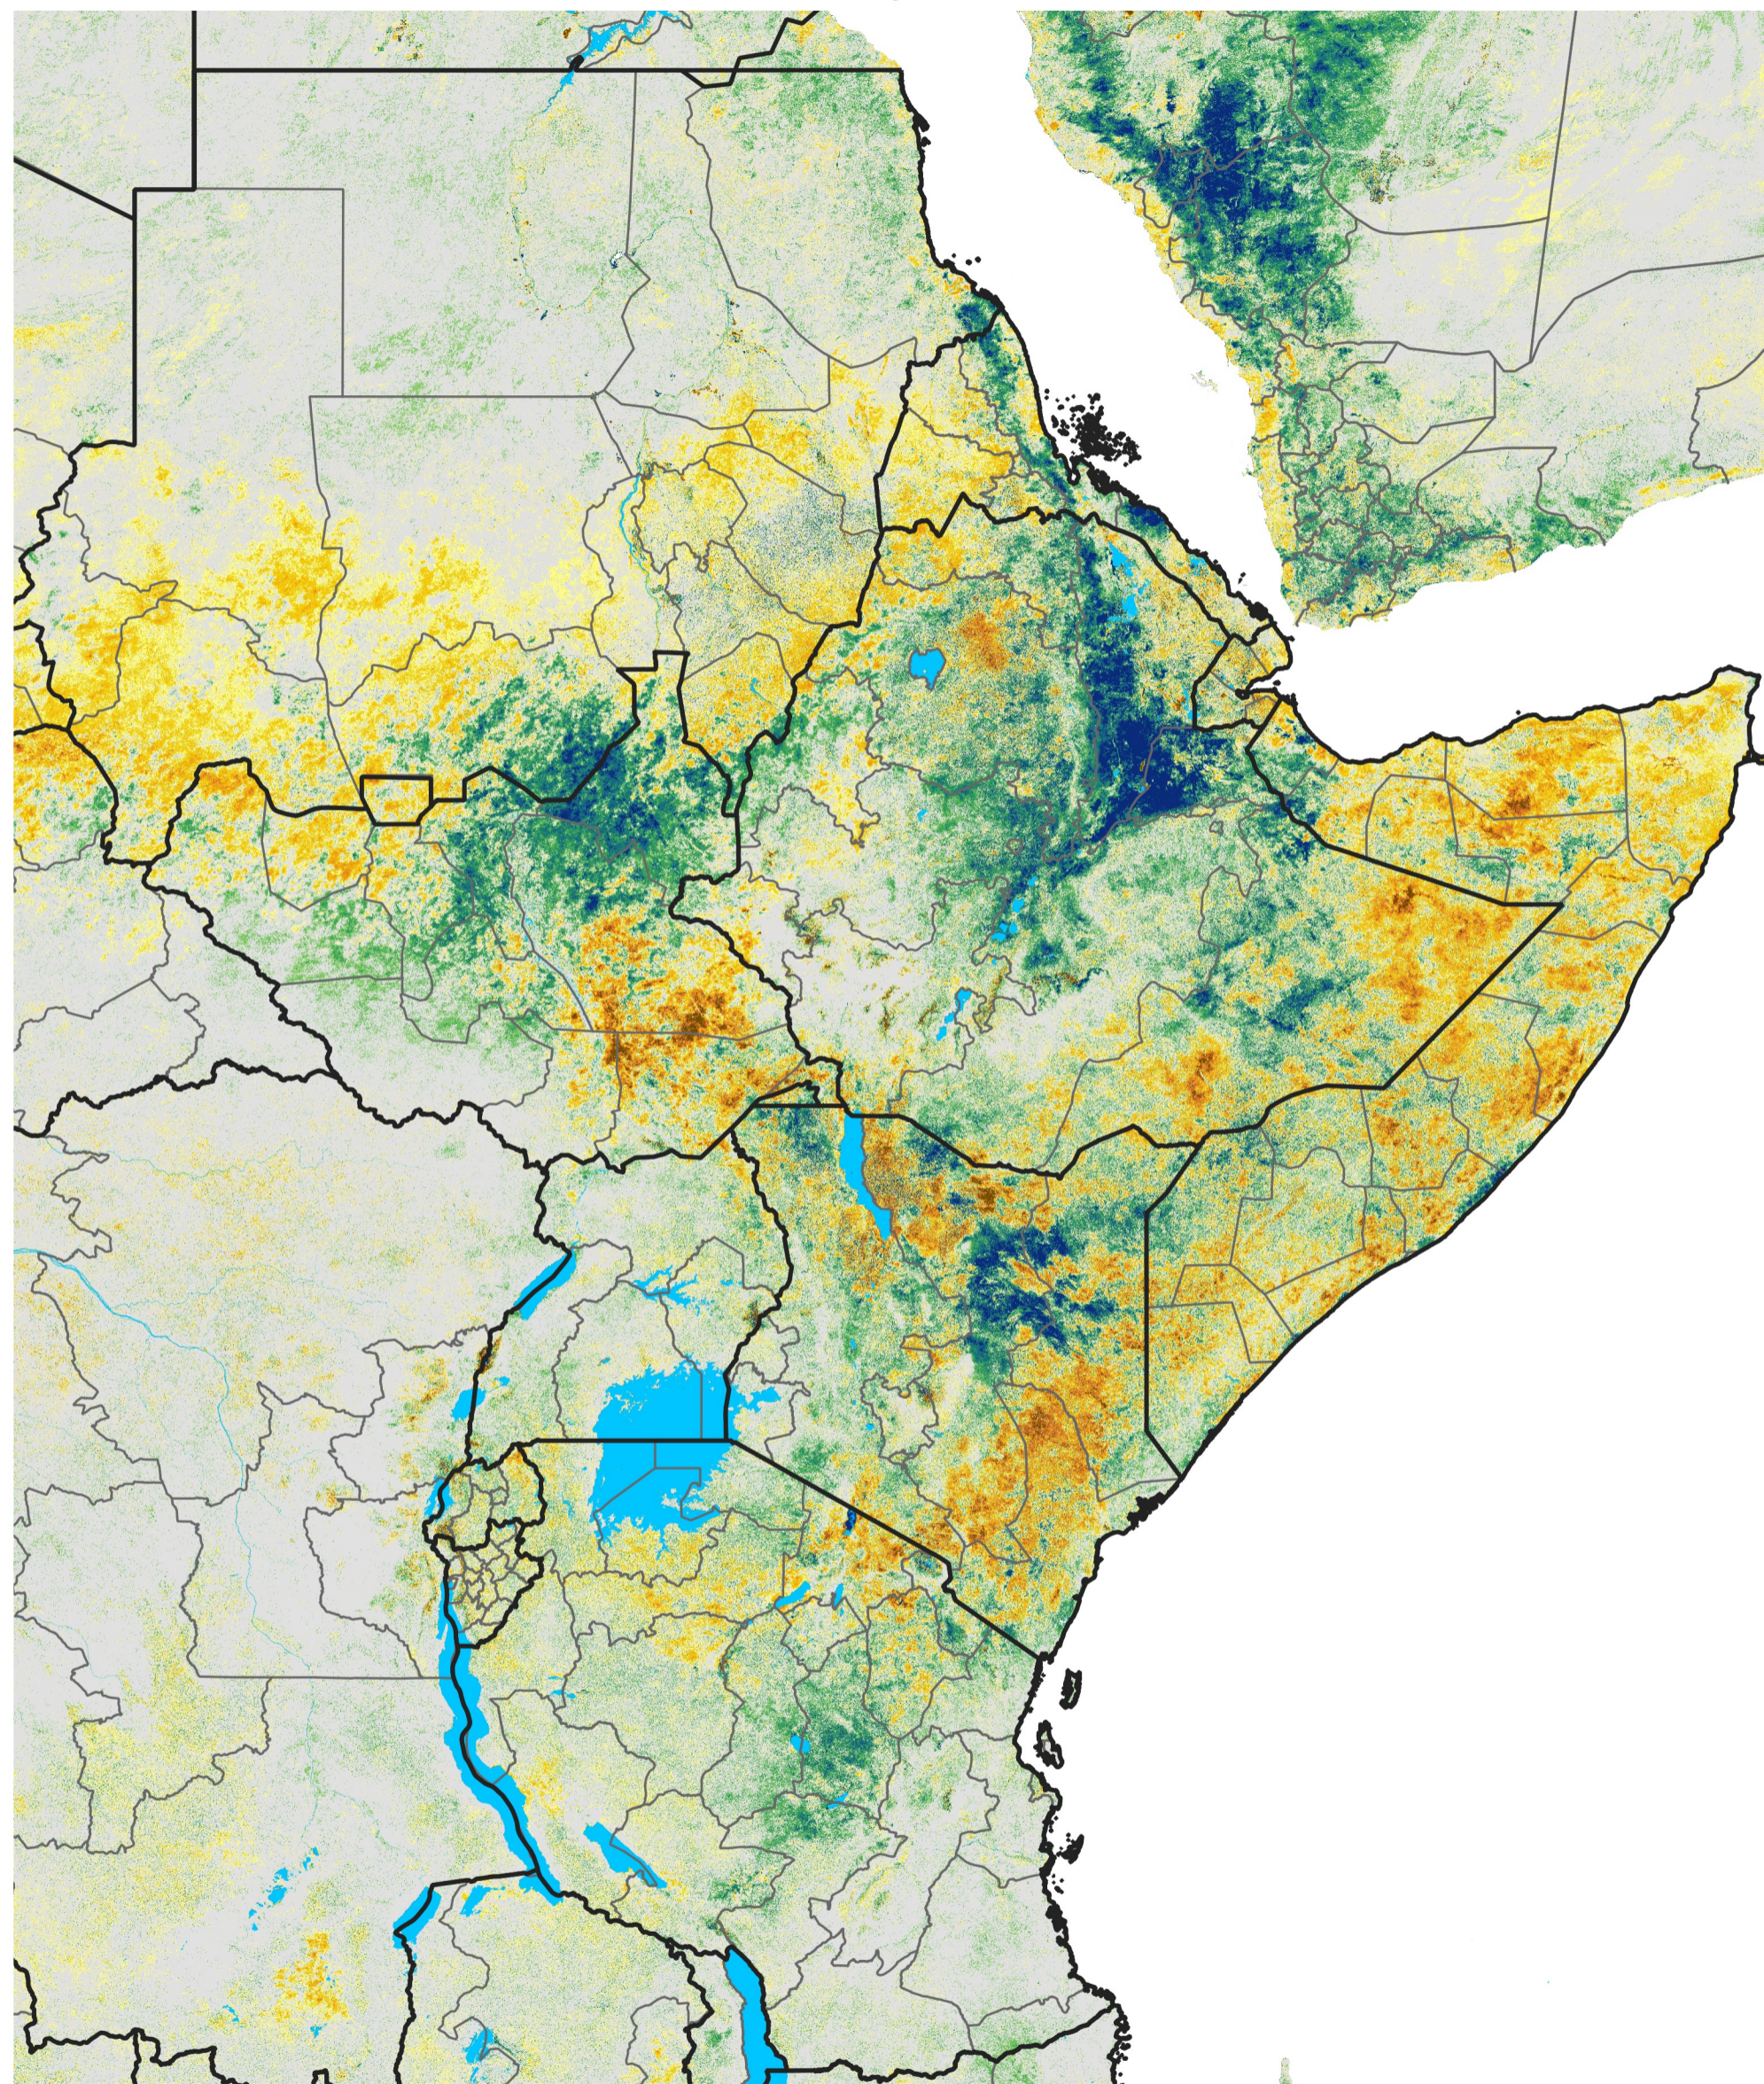

East Africa Percent of Mean NDVI

2016 / Mean (2012 - 2021)

Period 29 / May 16 - 25, 2016

Percent of Normal