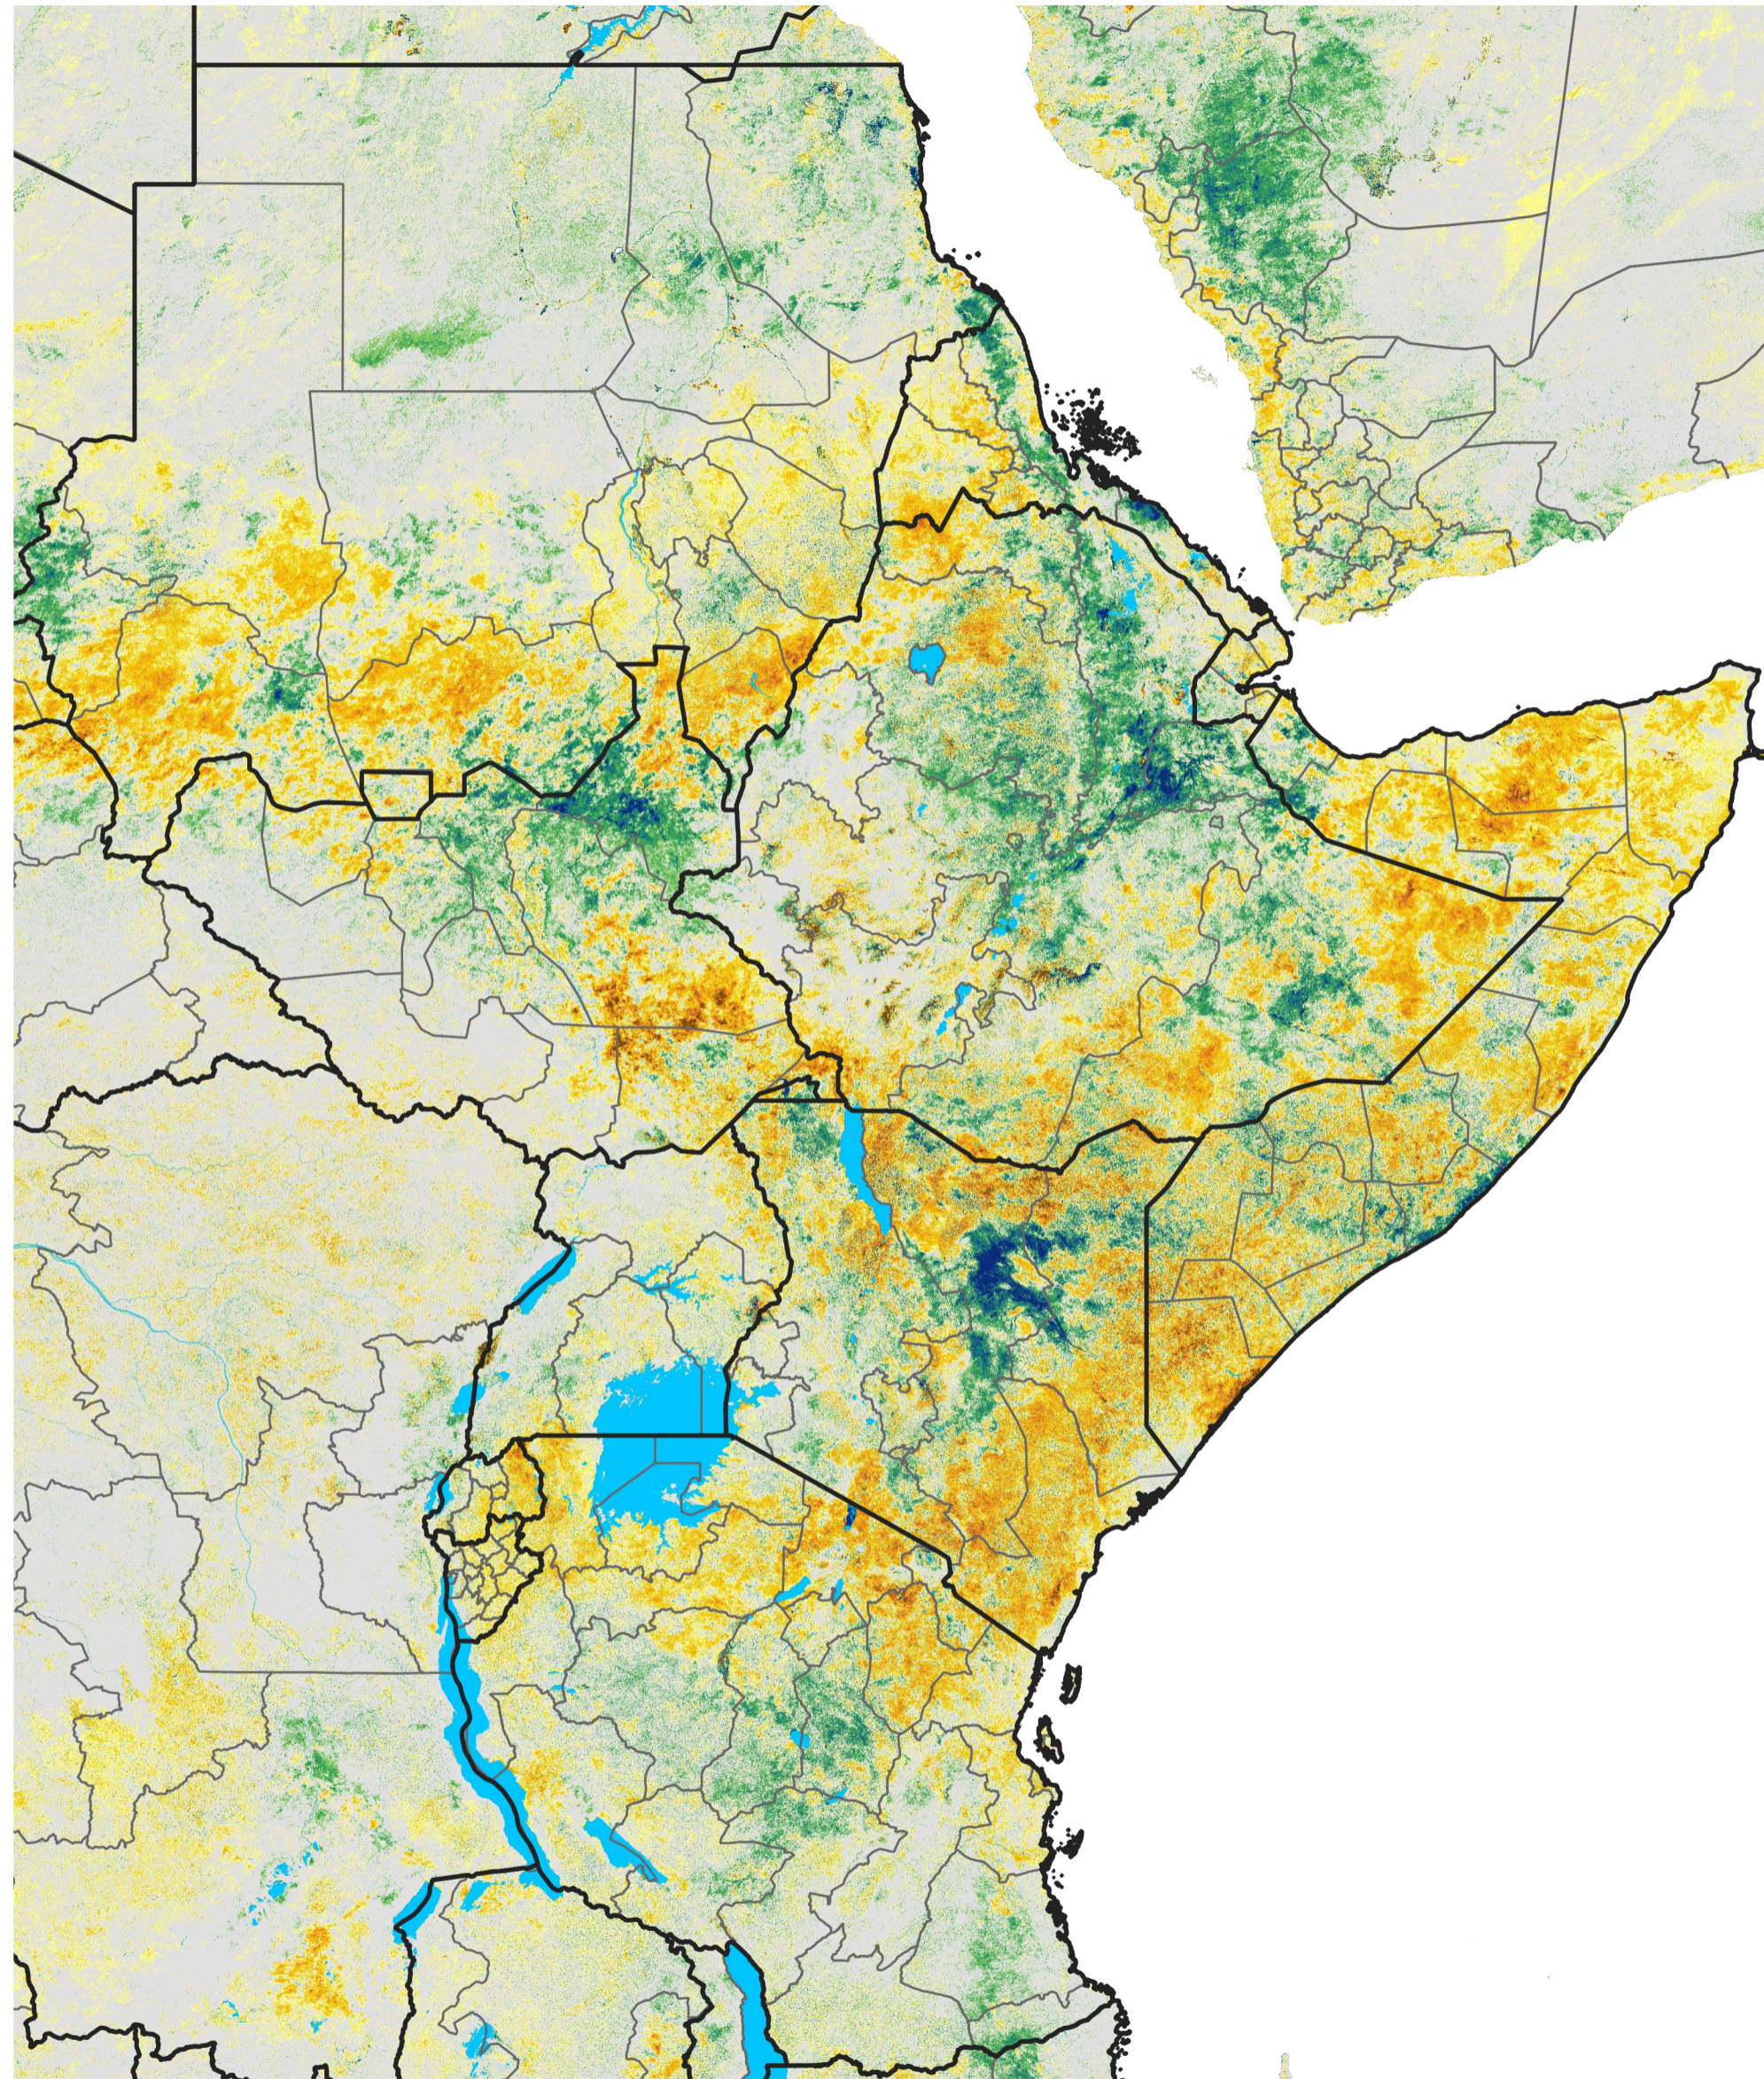

East Africa Percent of Mean NDVI

2016 / Mean (2012 - 2021)

Period 35 / Jun 16 - 25, 2016

Percent of Normal