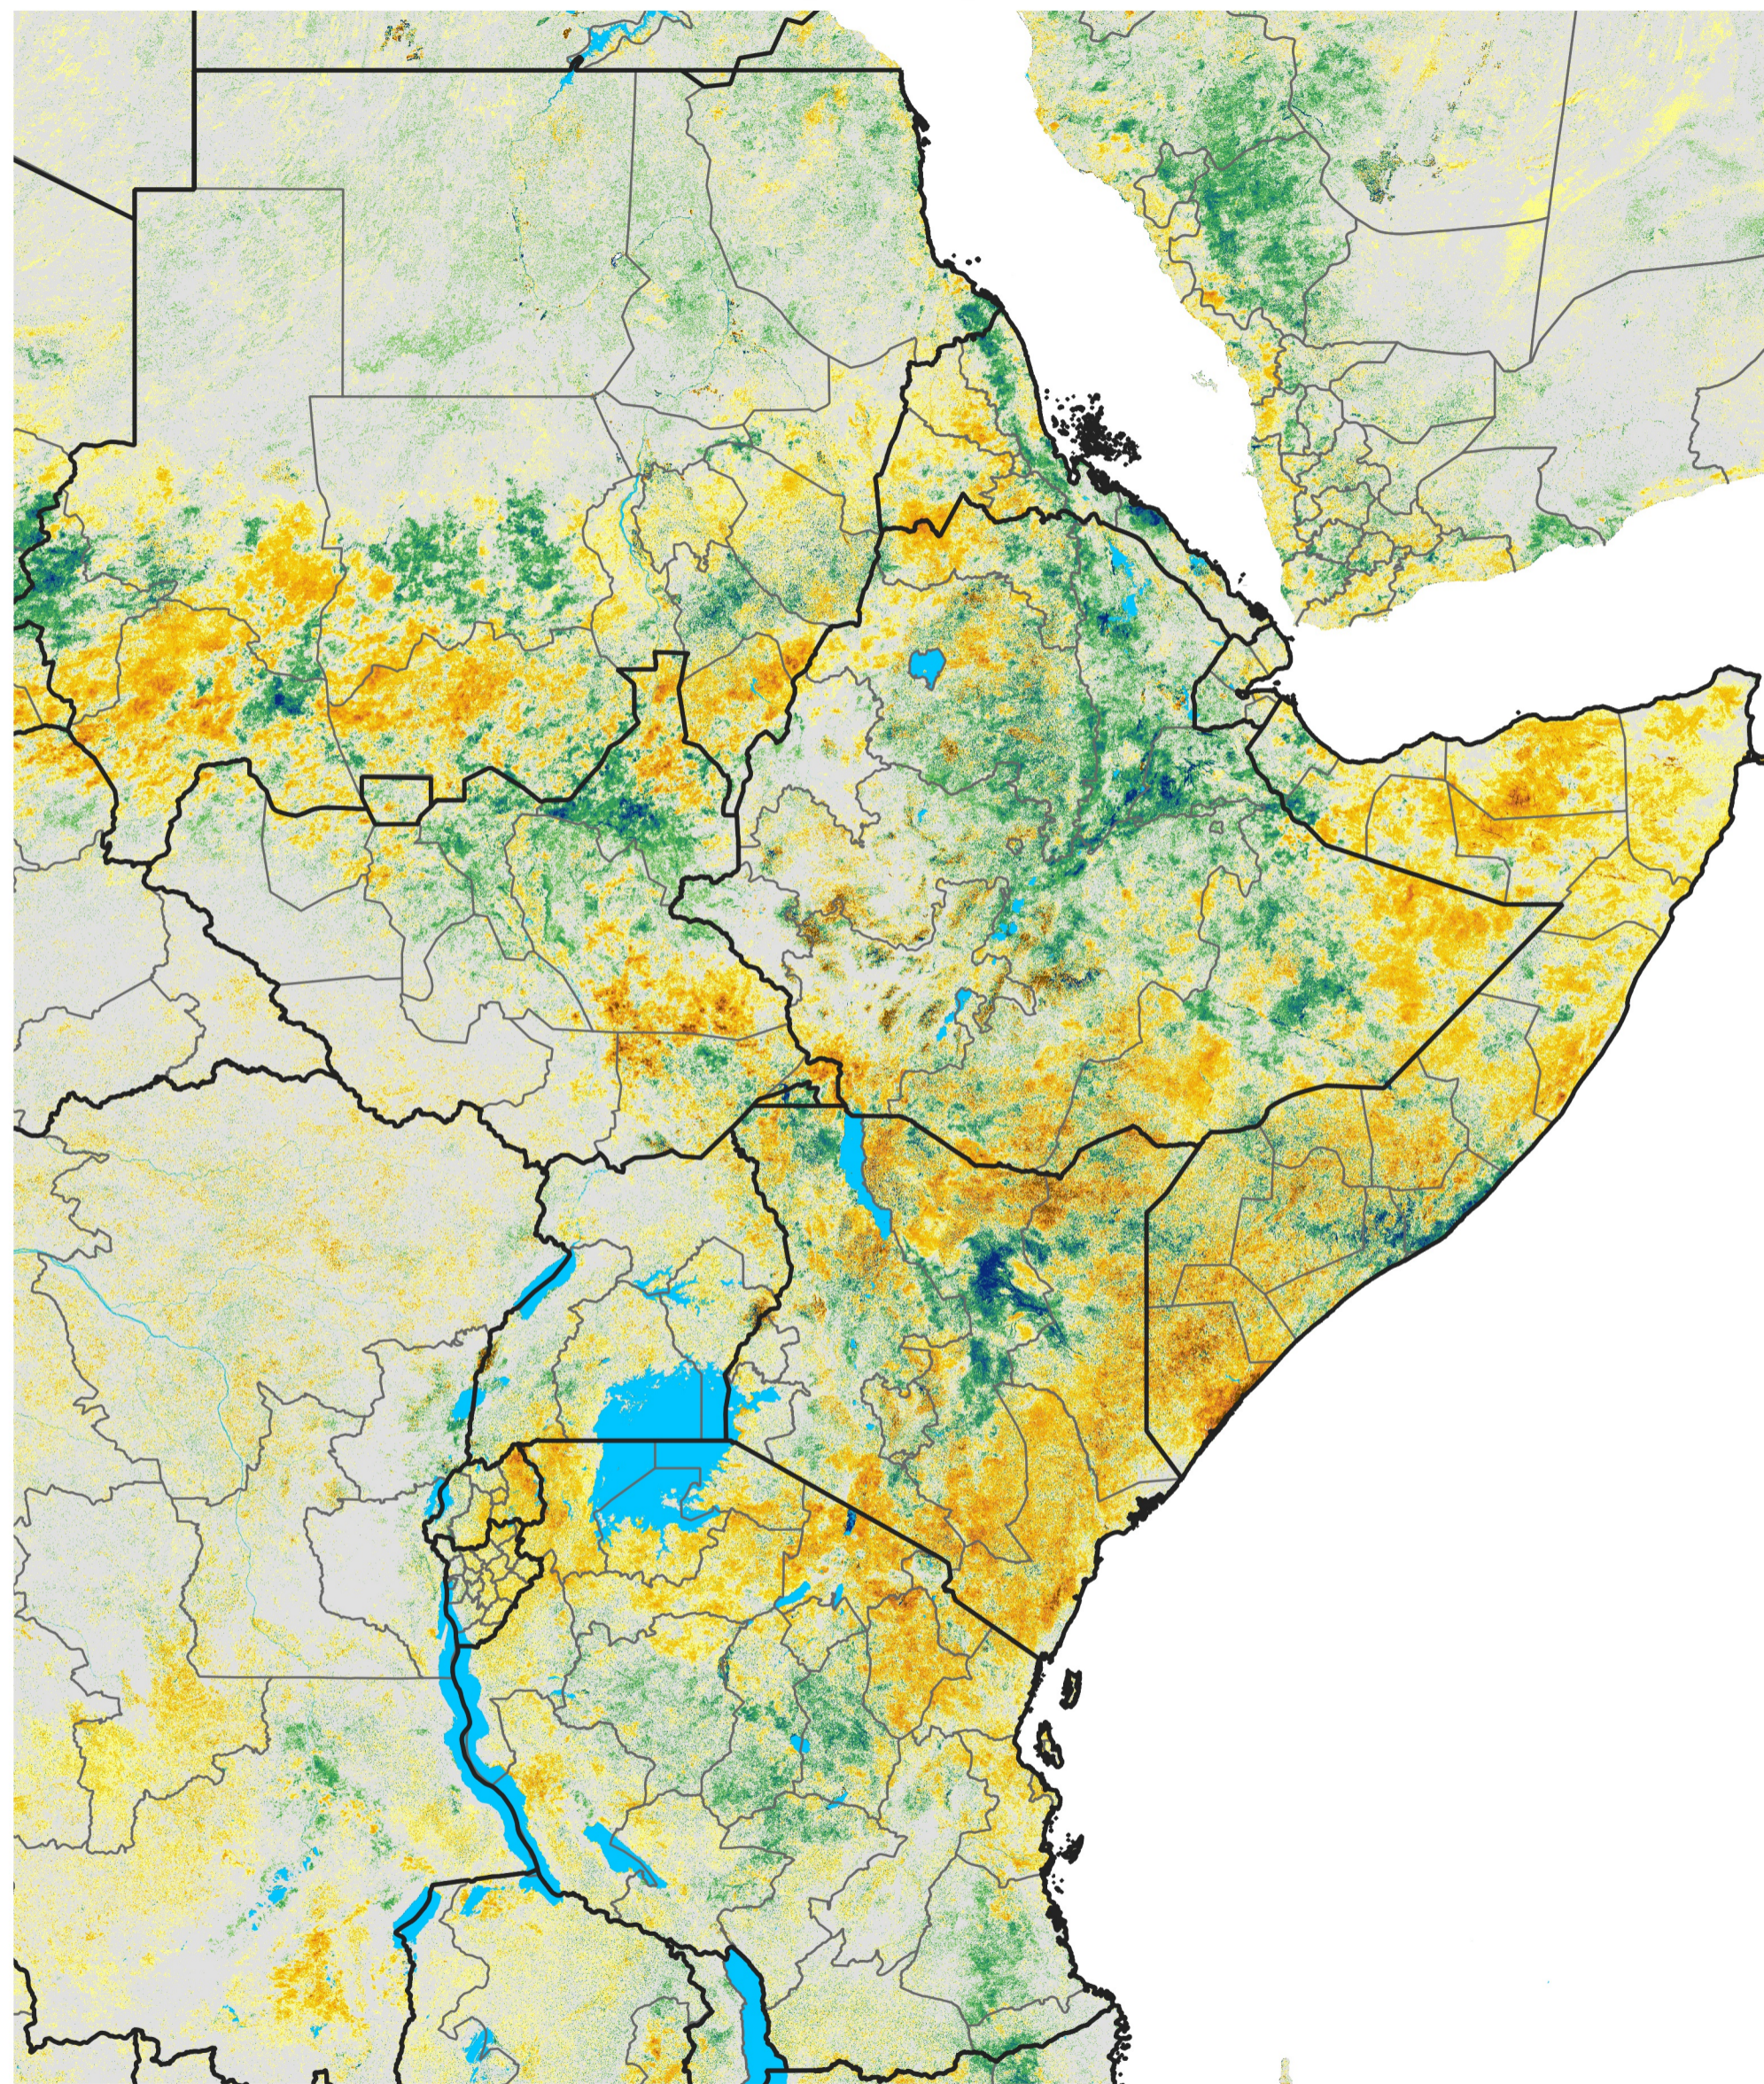

East Africa Percent of Mean NDVI

2016 / Mean (2012 - 2021)

Period 37 / Jun 26 - Jul 05, 2016

Percent of Normal