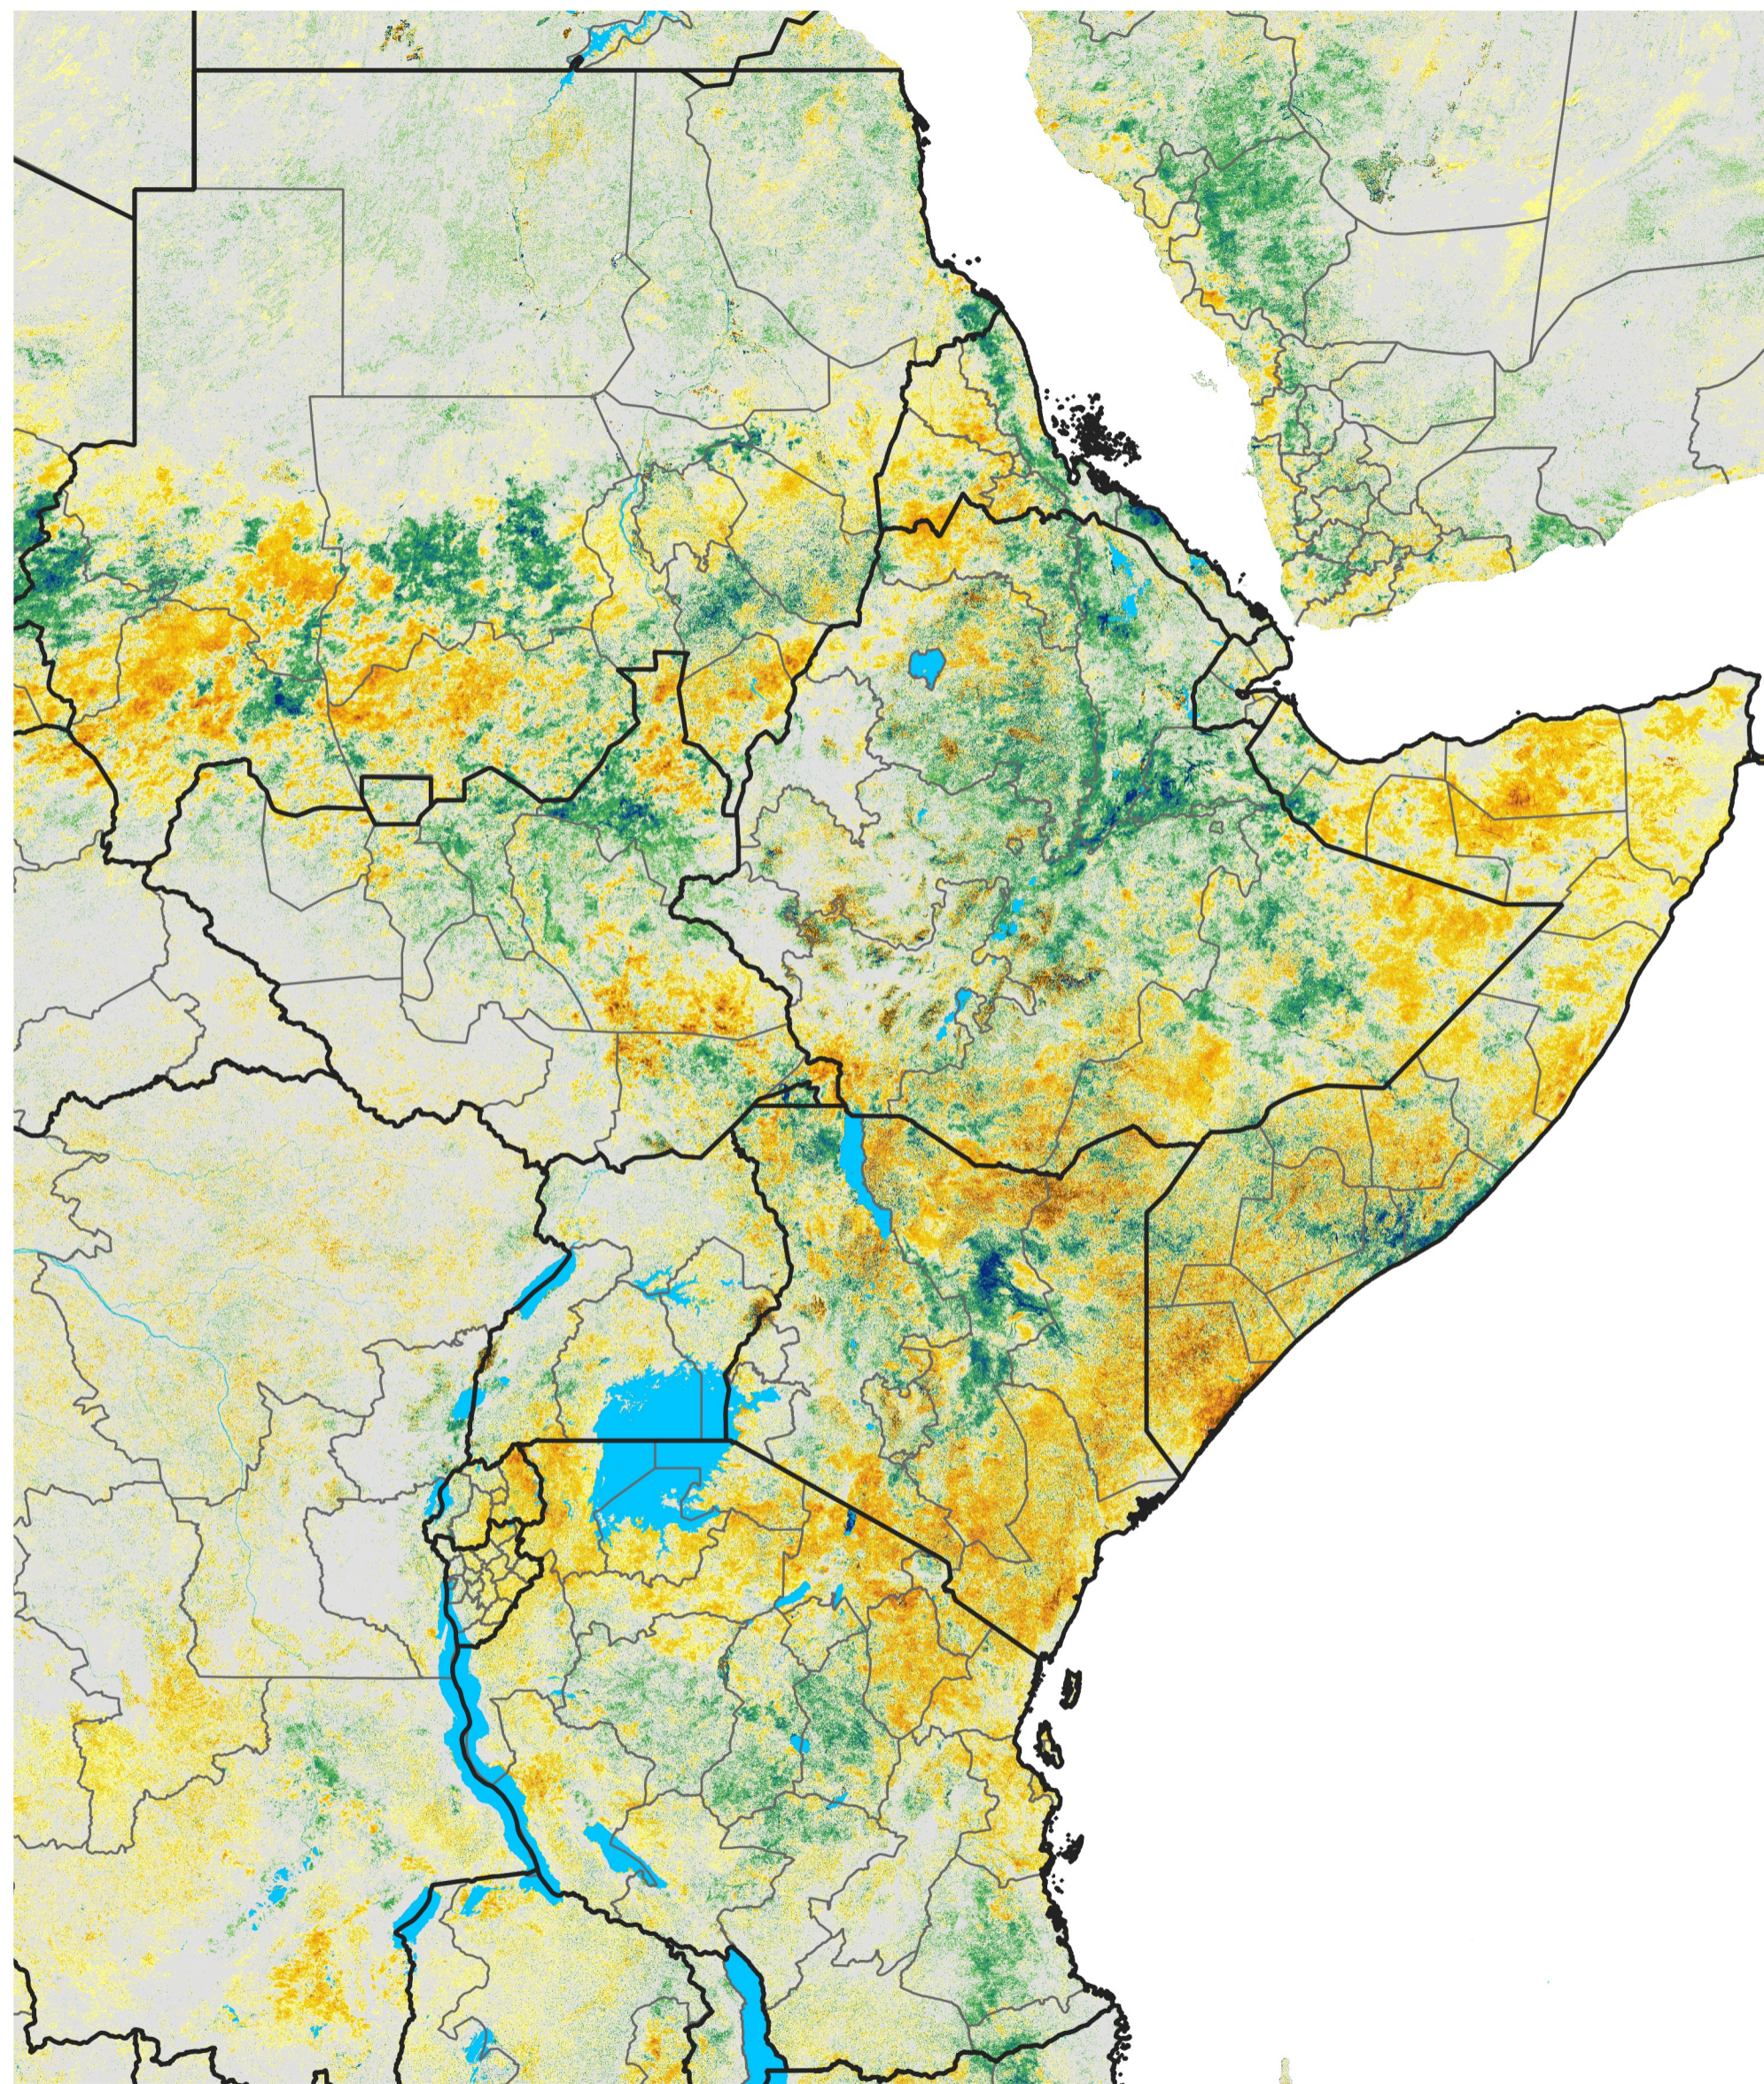

East Africa Percent of Mean NDVI

2016 / Mean (2012 - 2021)

Period 38 / Jul 01 - 10, 2016

Percent of Normal