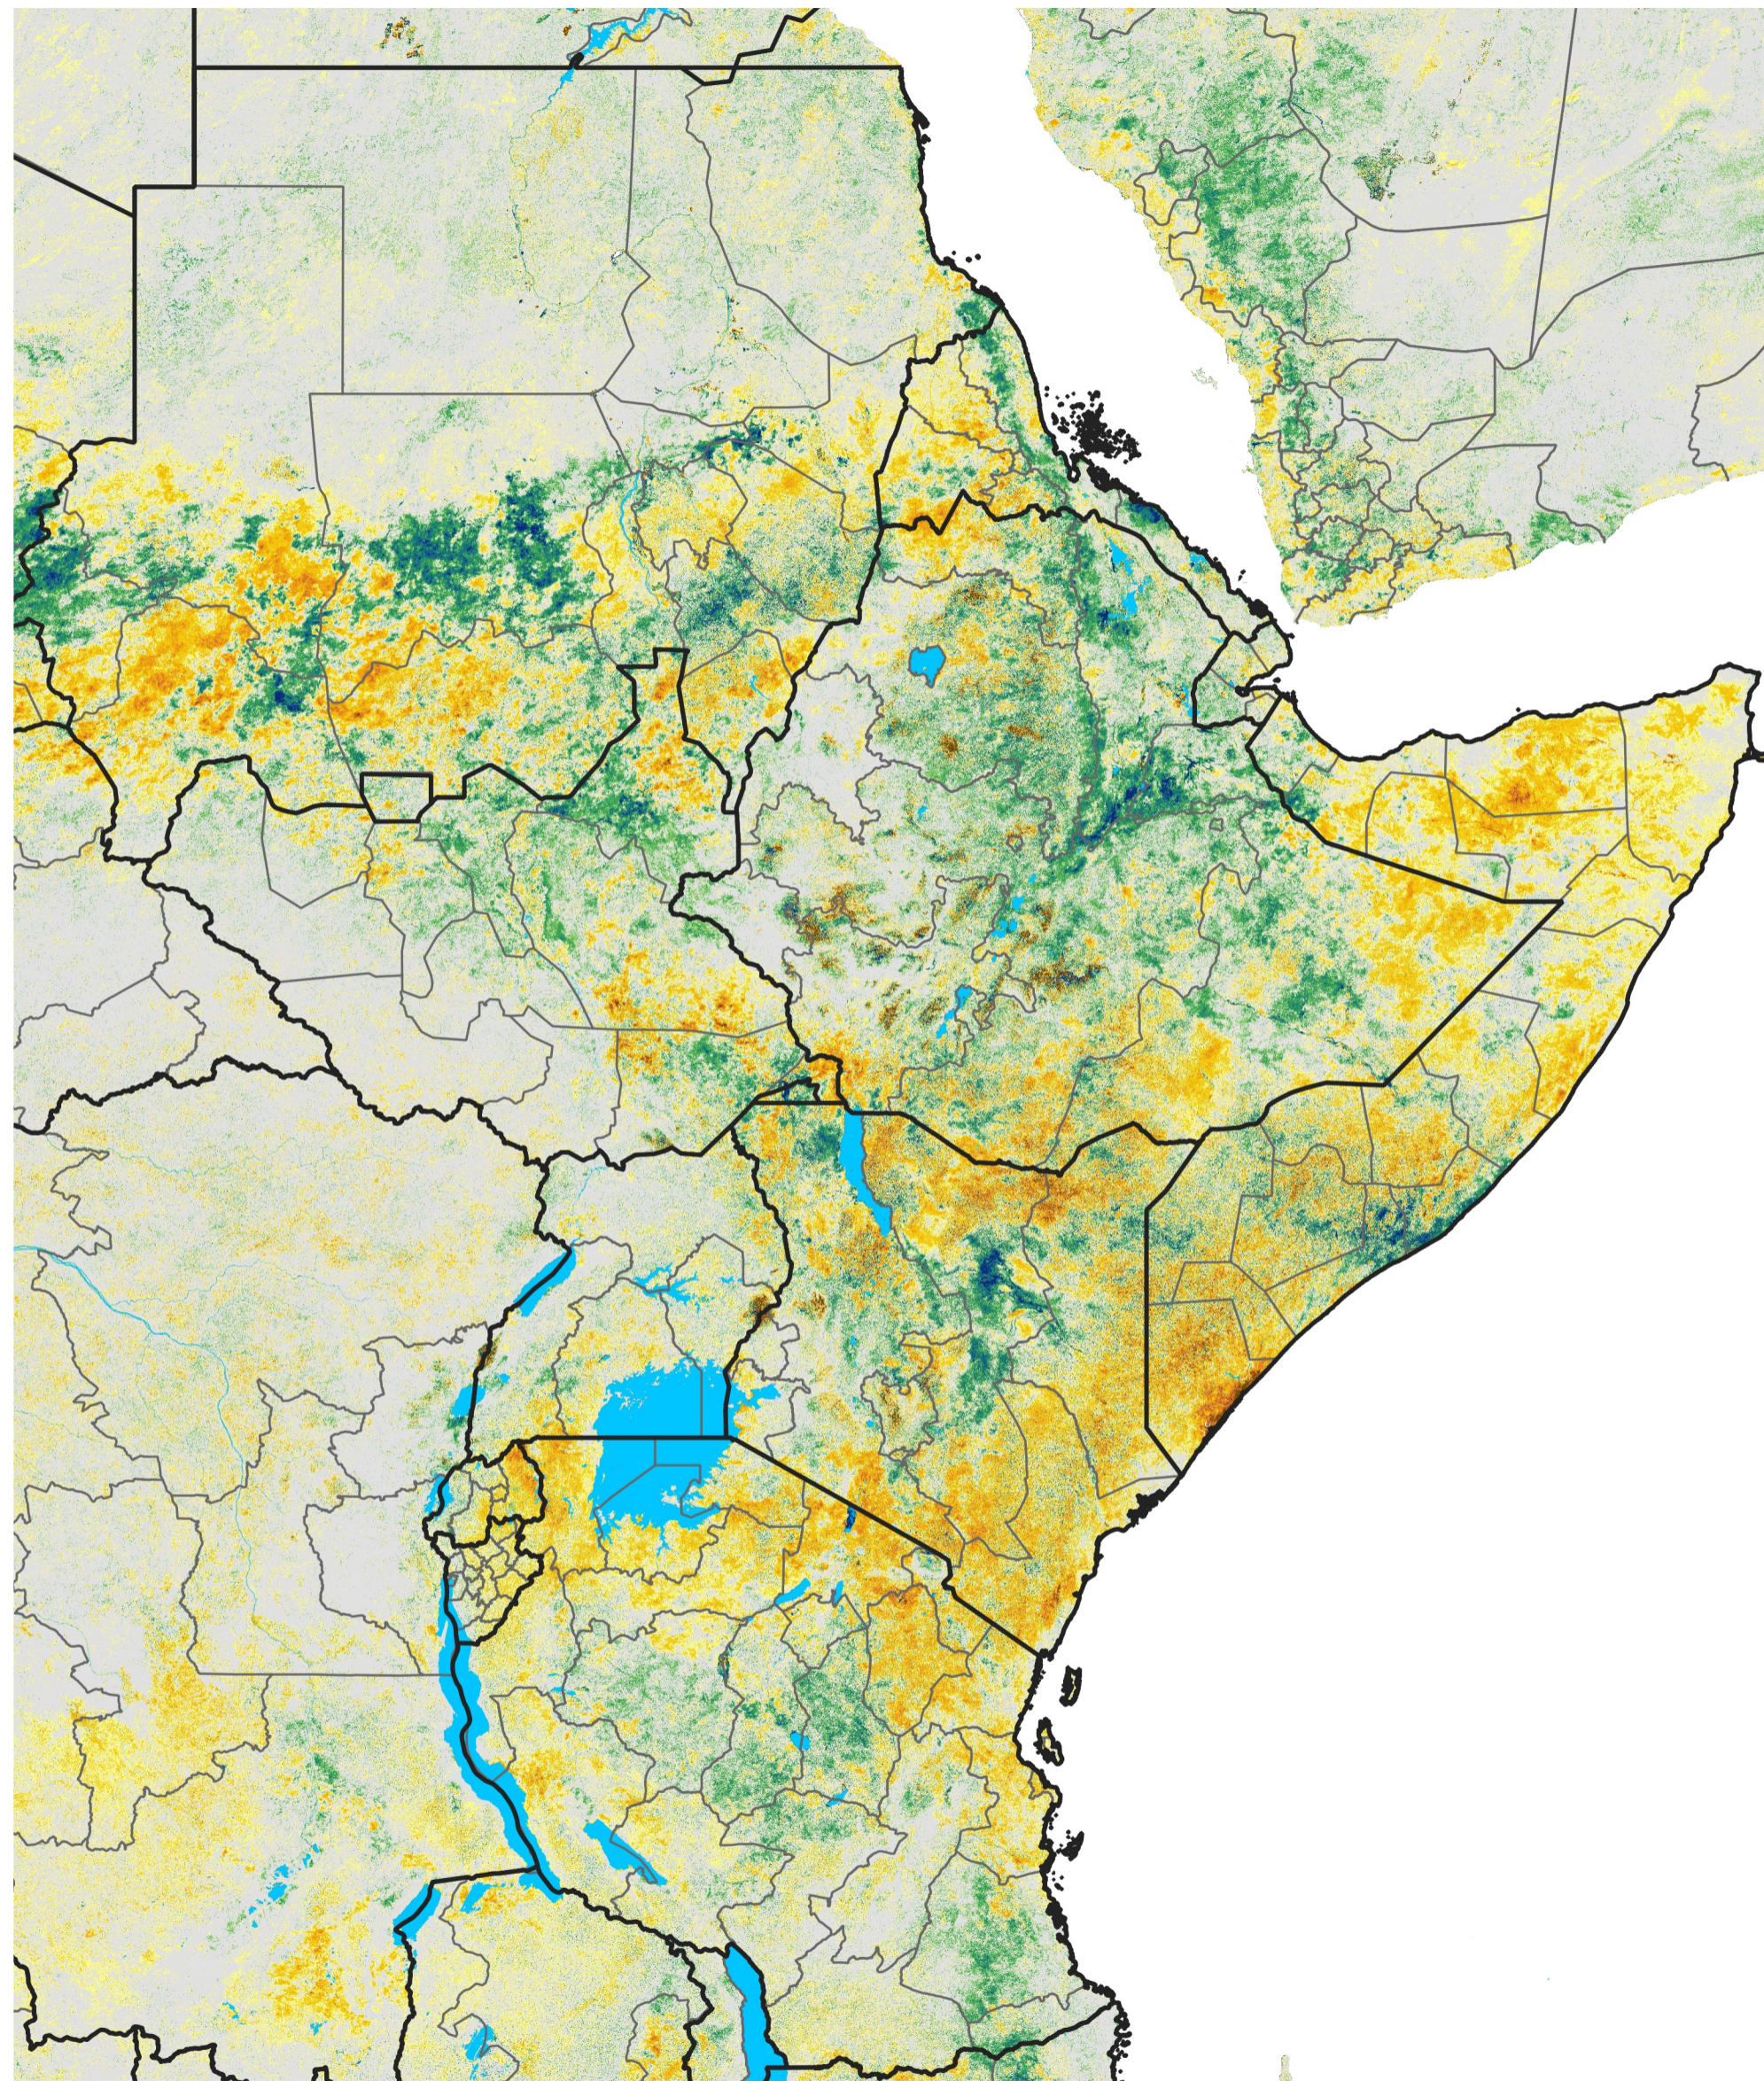

East Africa Percent of Mean NDVI

2016 / Mean (2012 - 2021)

Period 39 / Jul 06 - 15, 2016

Percent of Normal