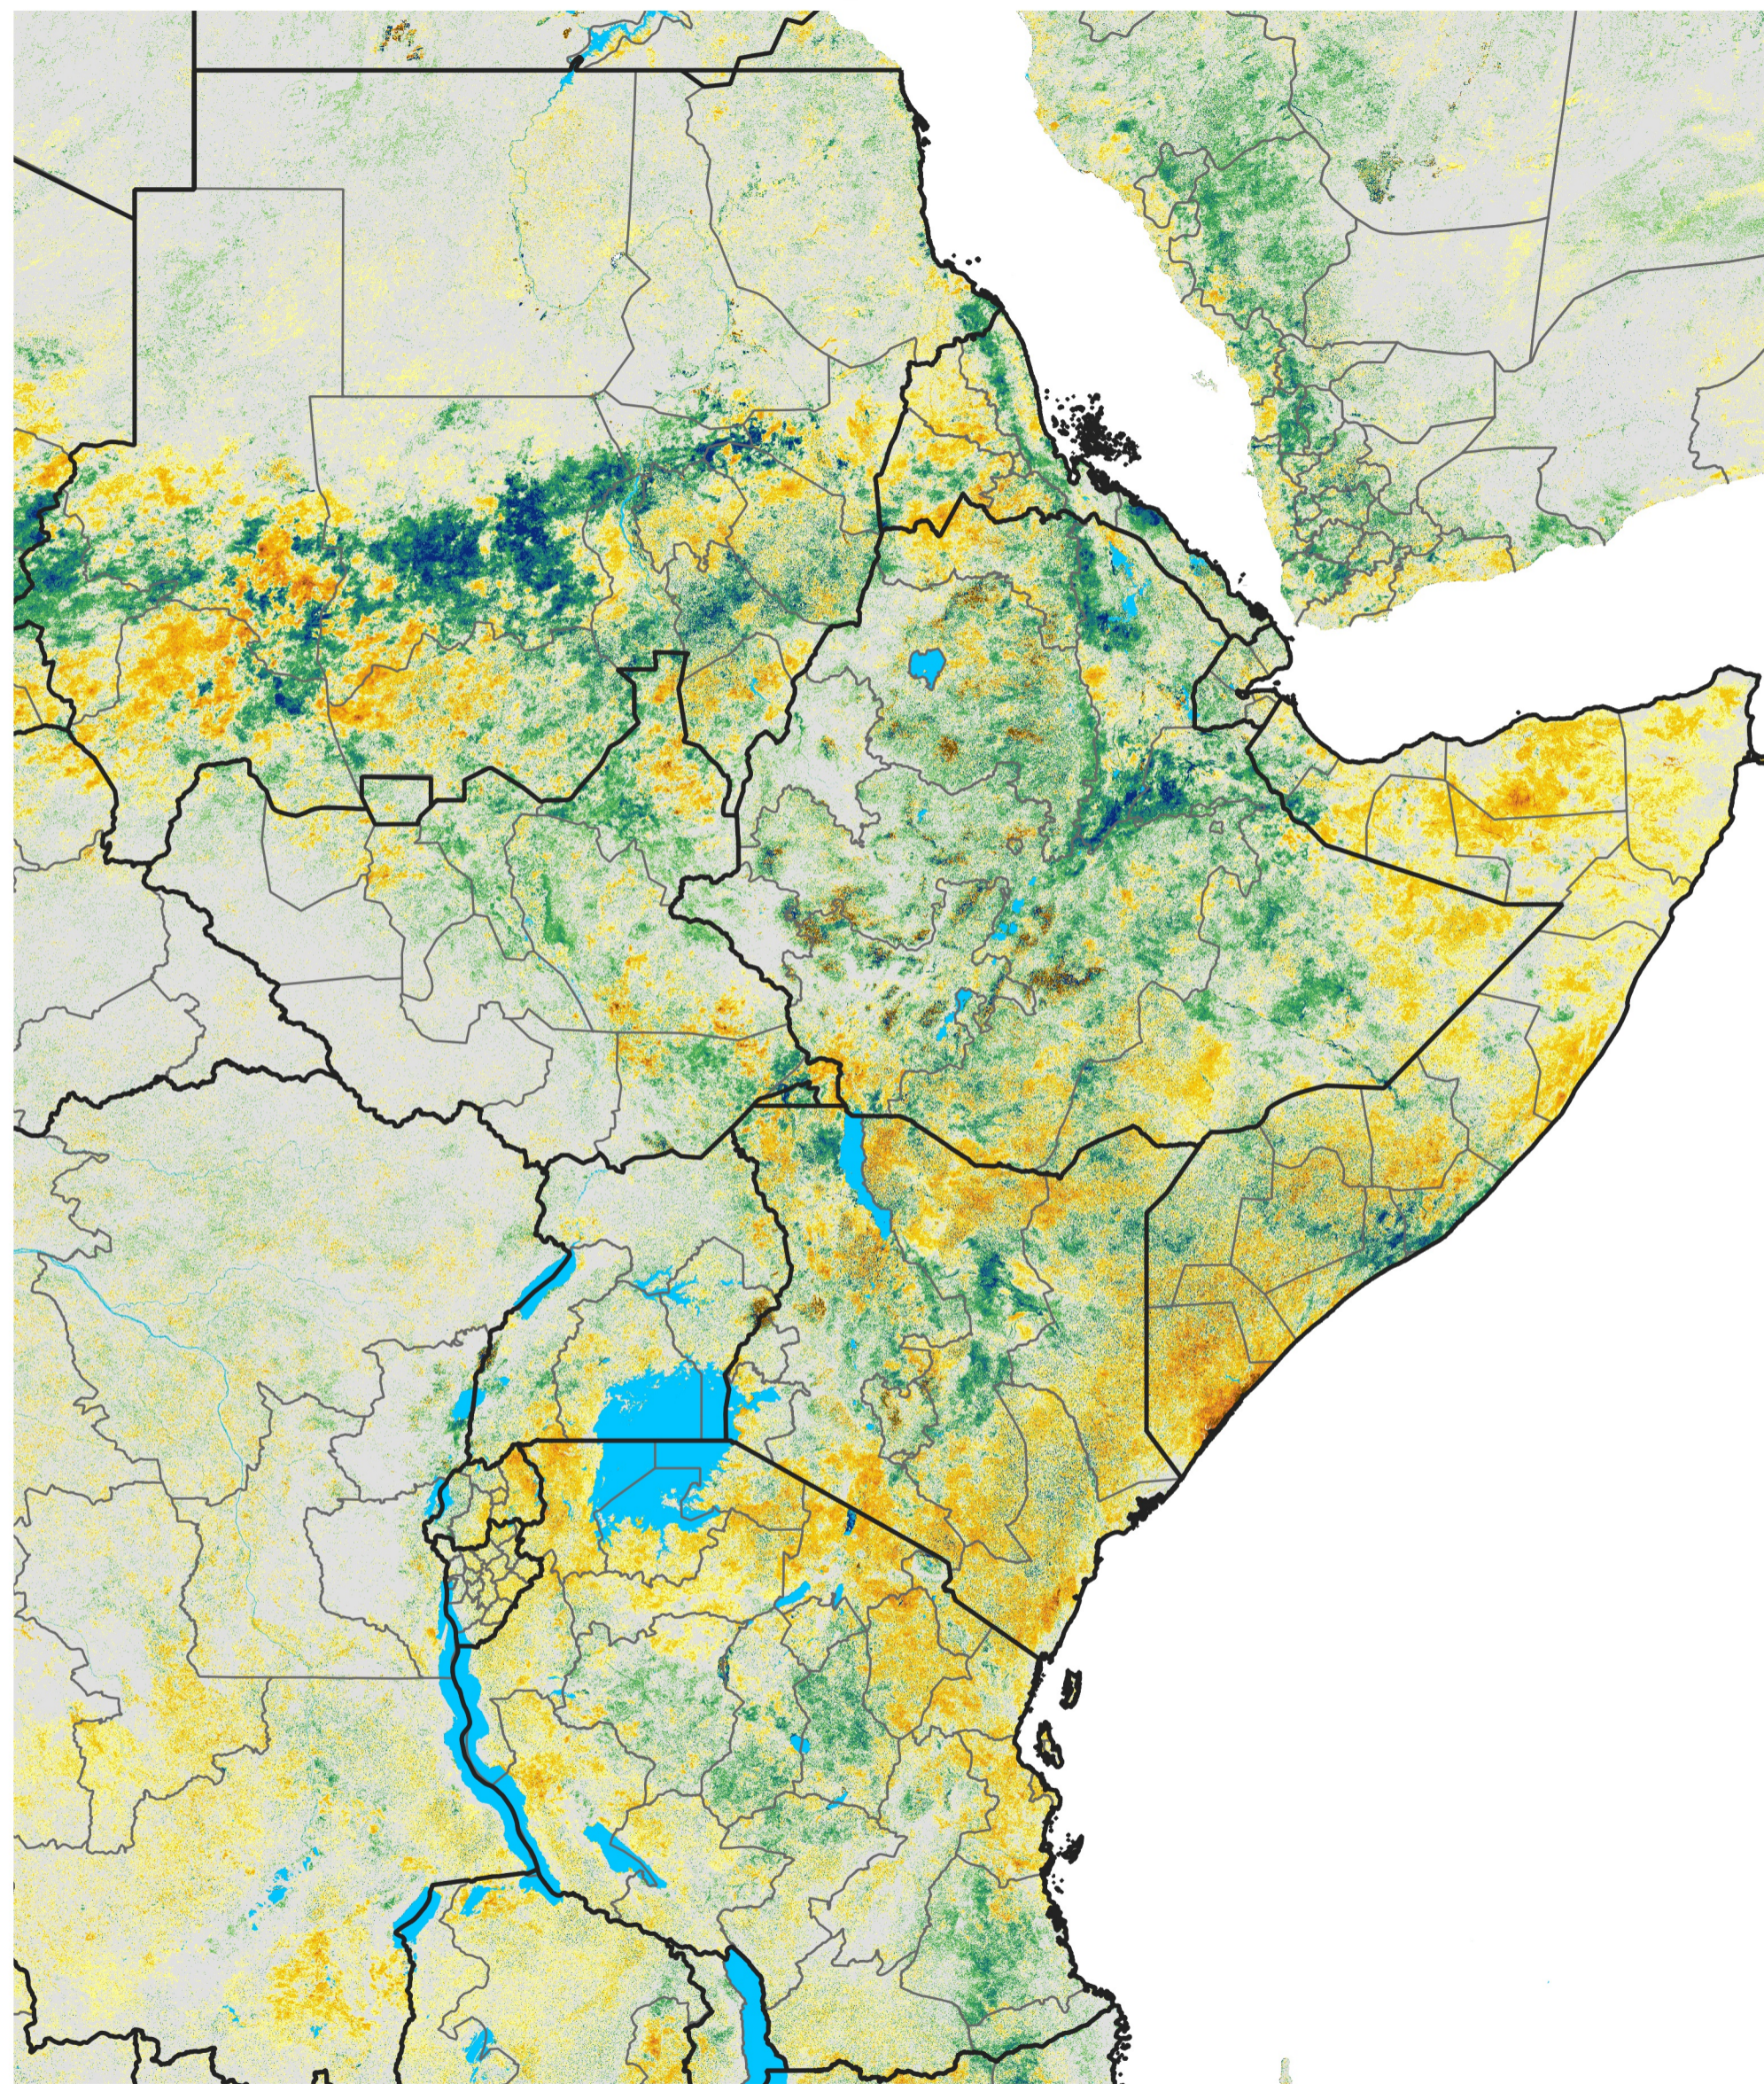

East Africa Percent of Mean NDVI

2016 / Mean (2012 - 2021)

Period 41 / Jul 16 - 25, 2016

Percent of Normal