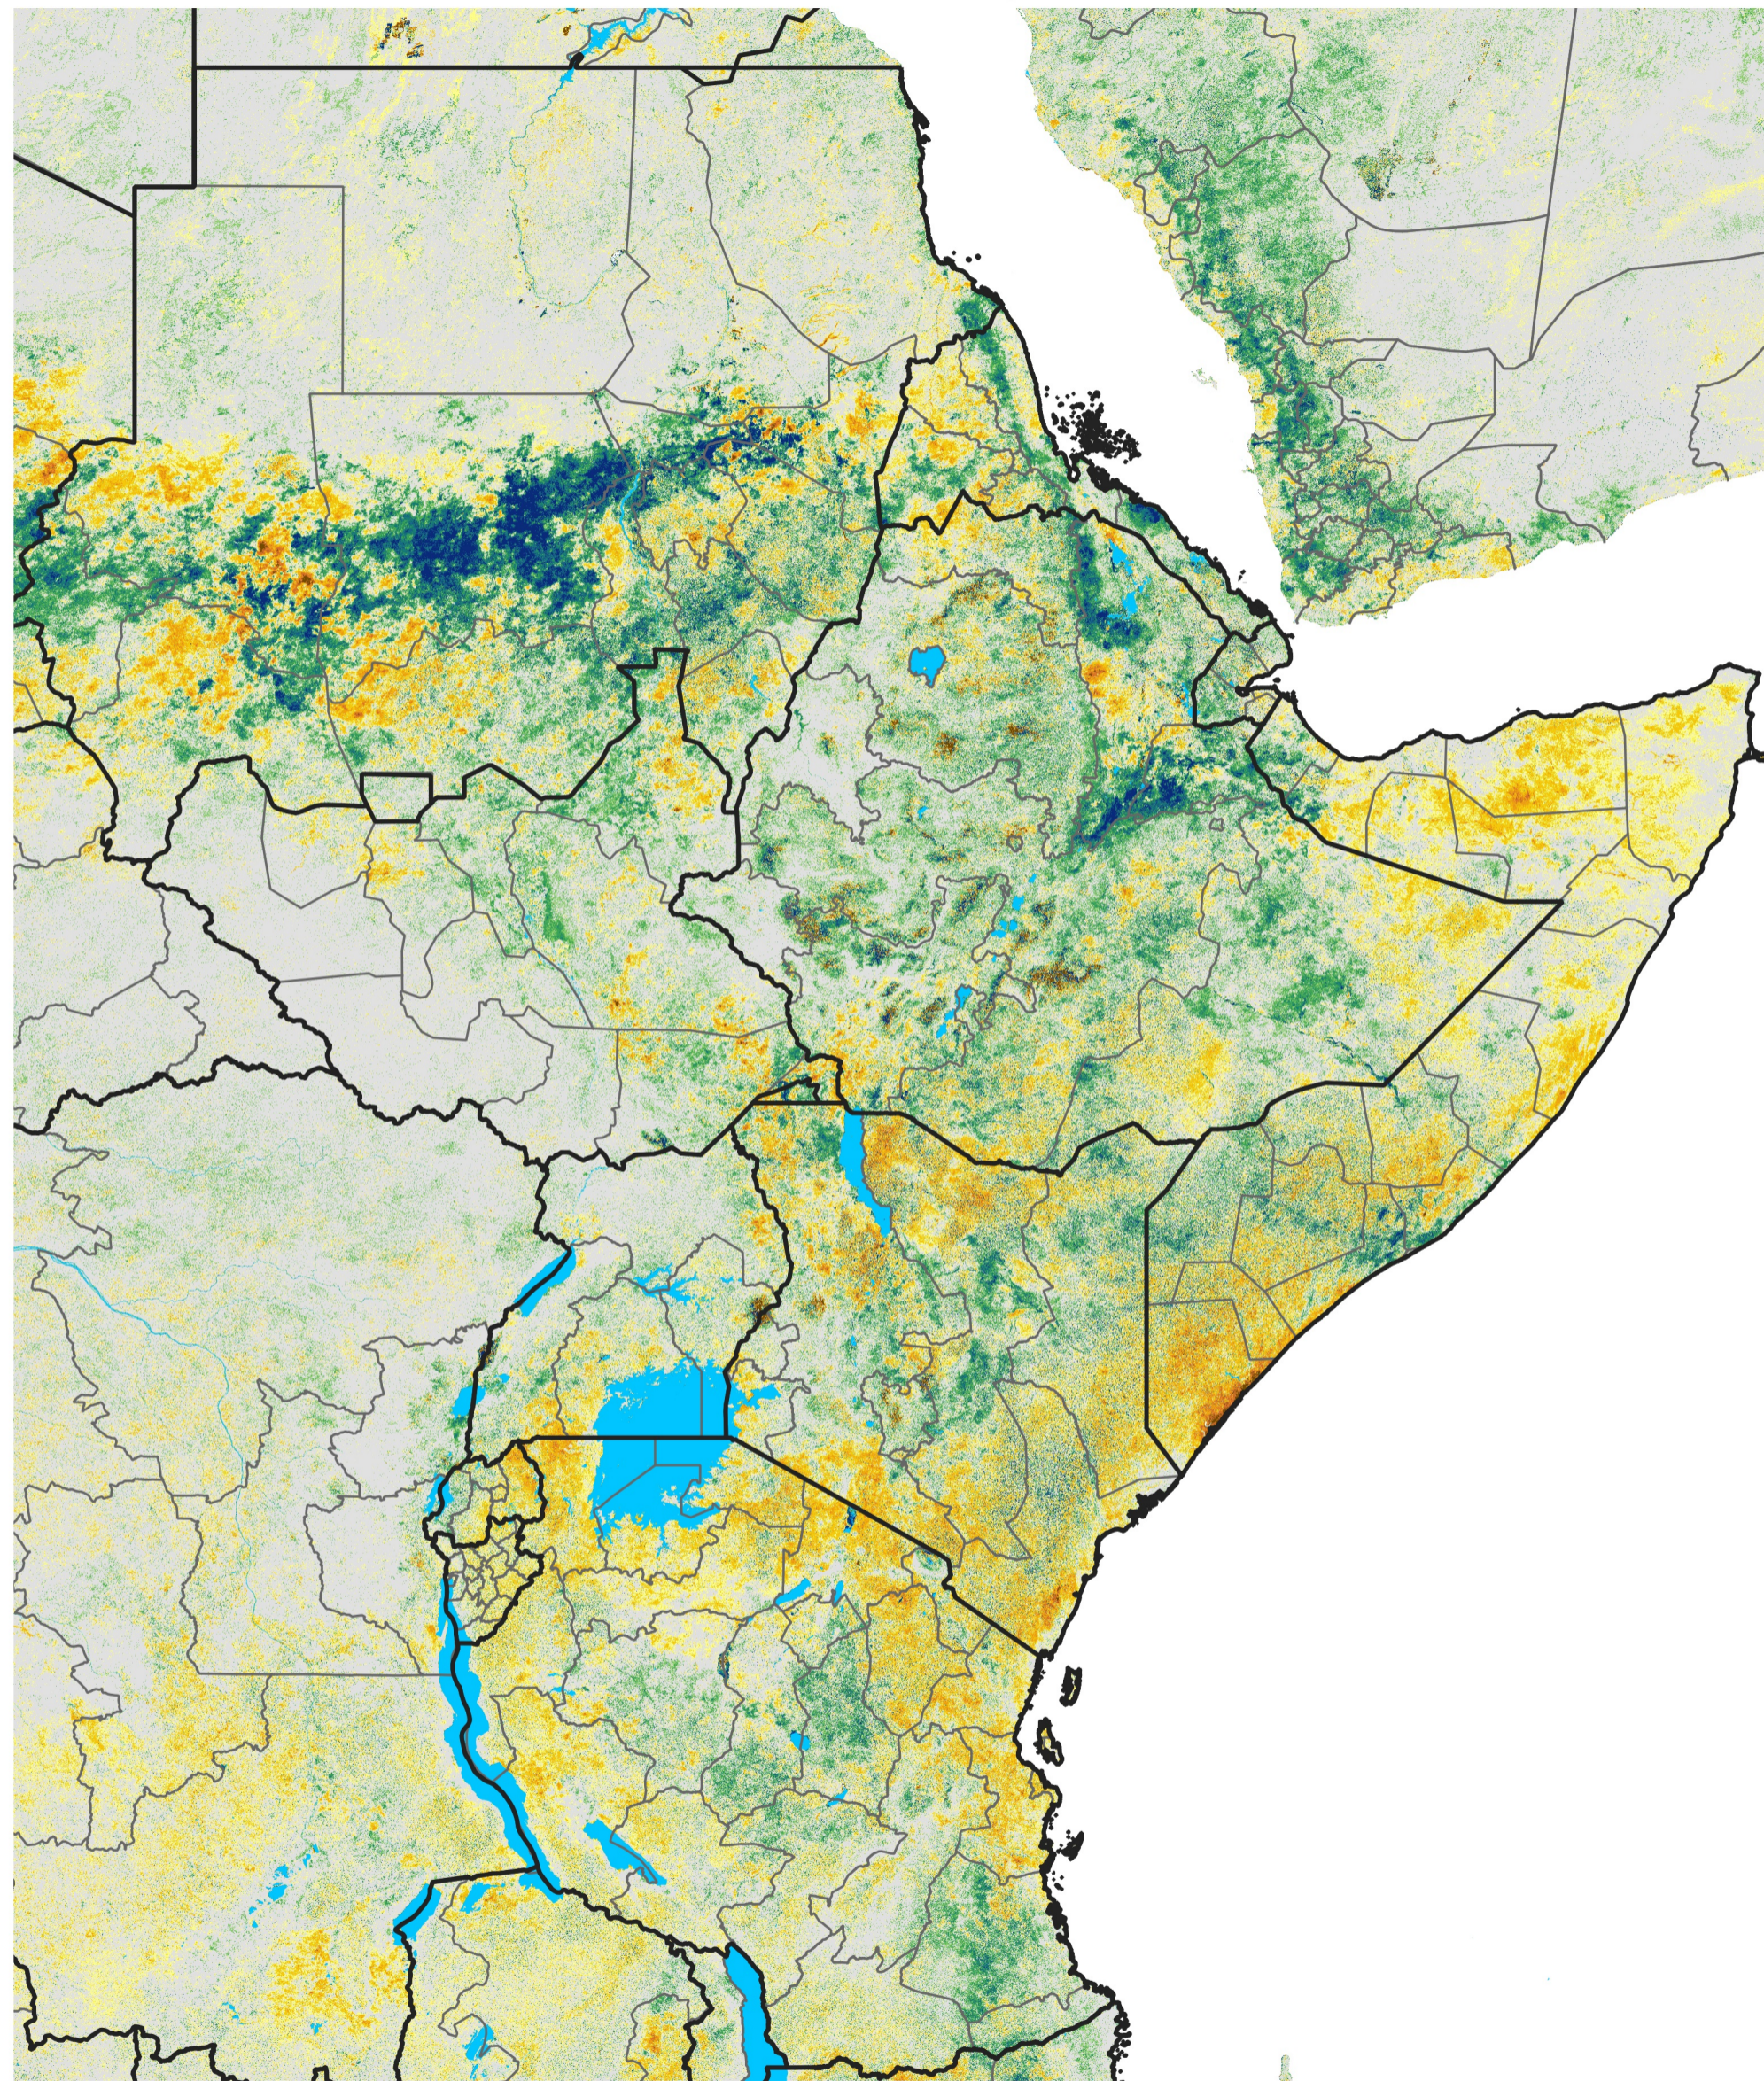

East Africa Percent of Mean NDVI

2016 / Mean (2012 - 2021)

Period 43 / Jul 26 - Aug 05, 2016

Percent of Normal