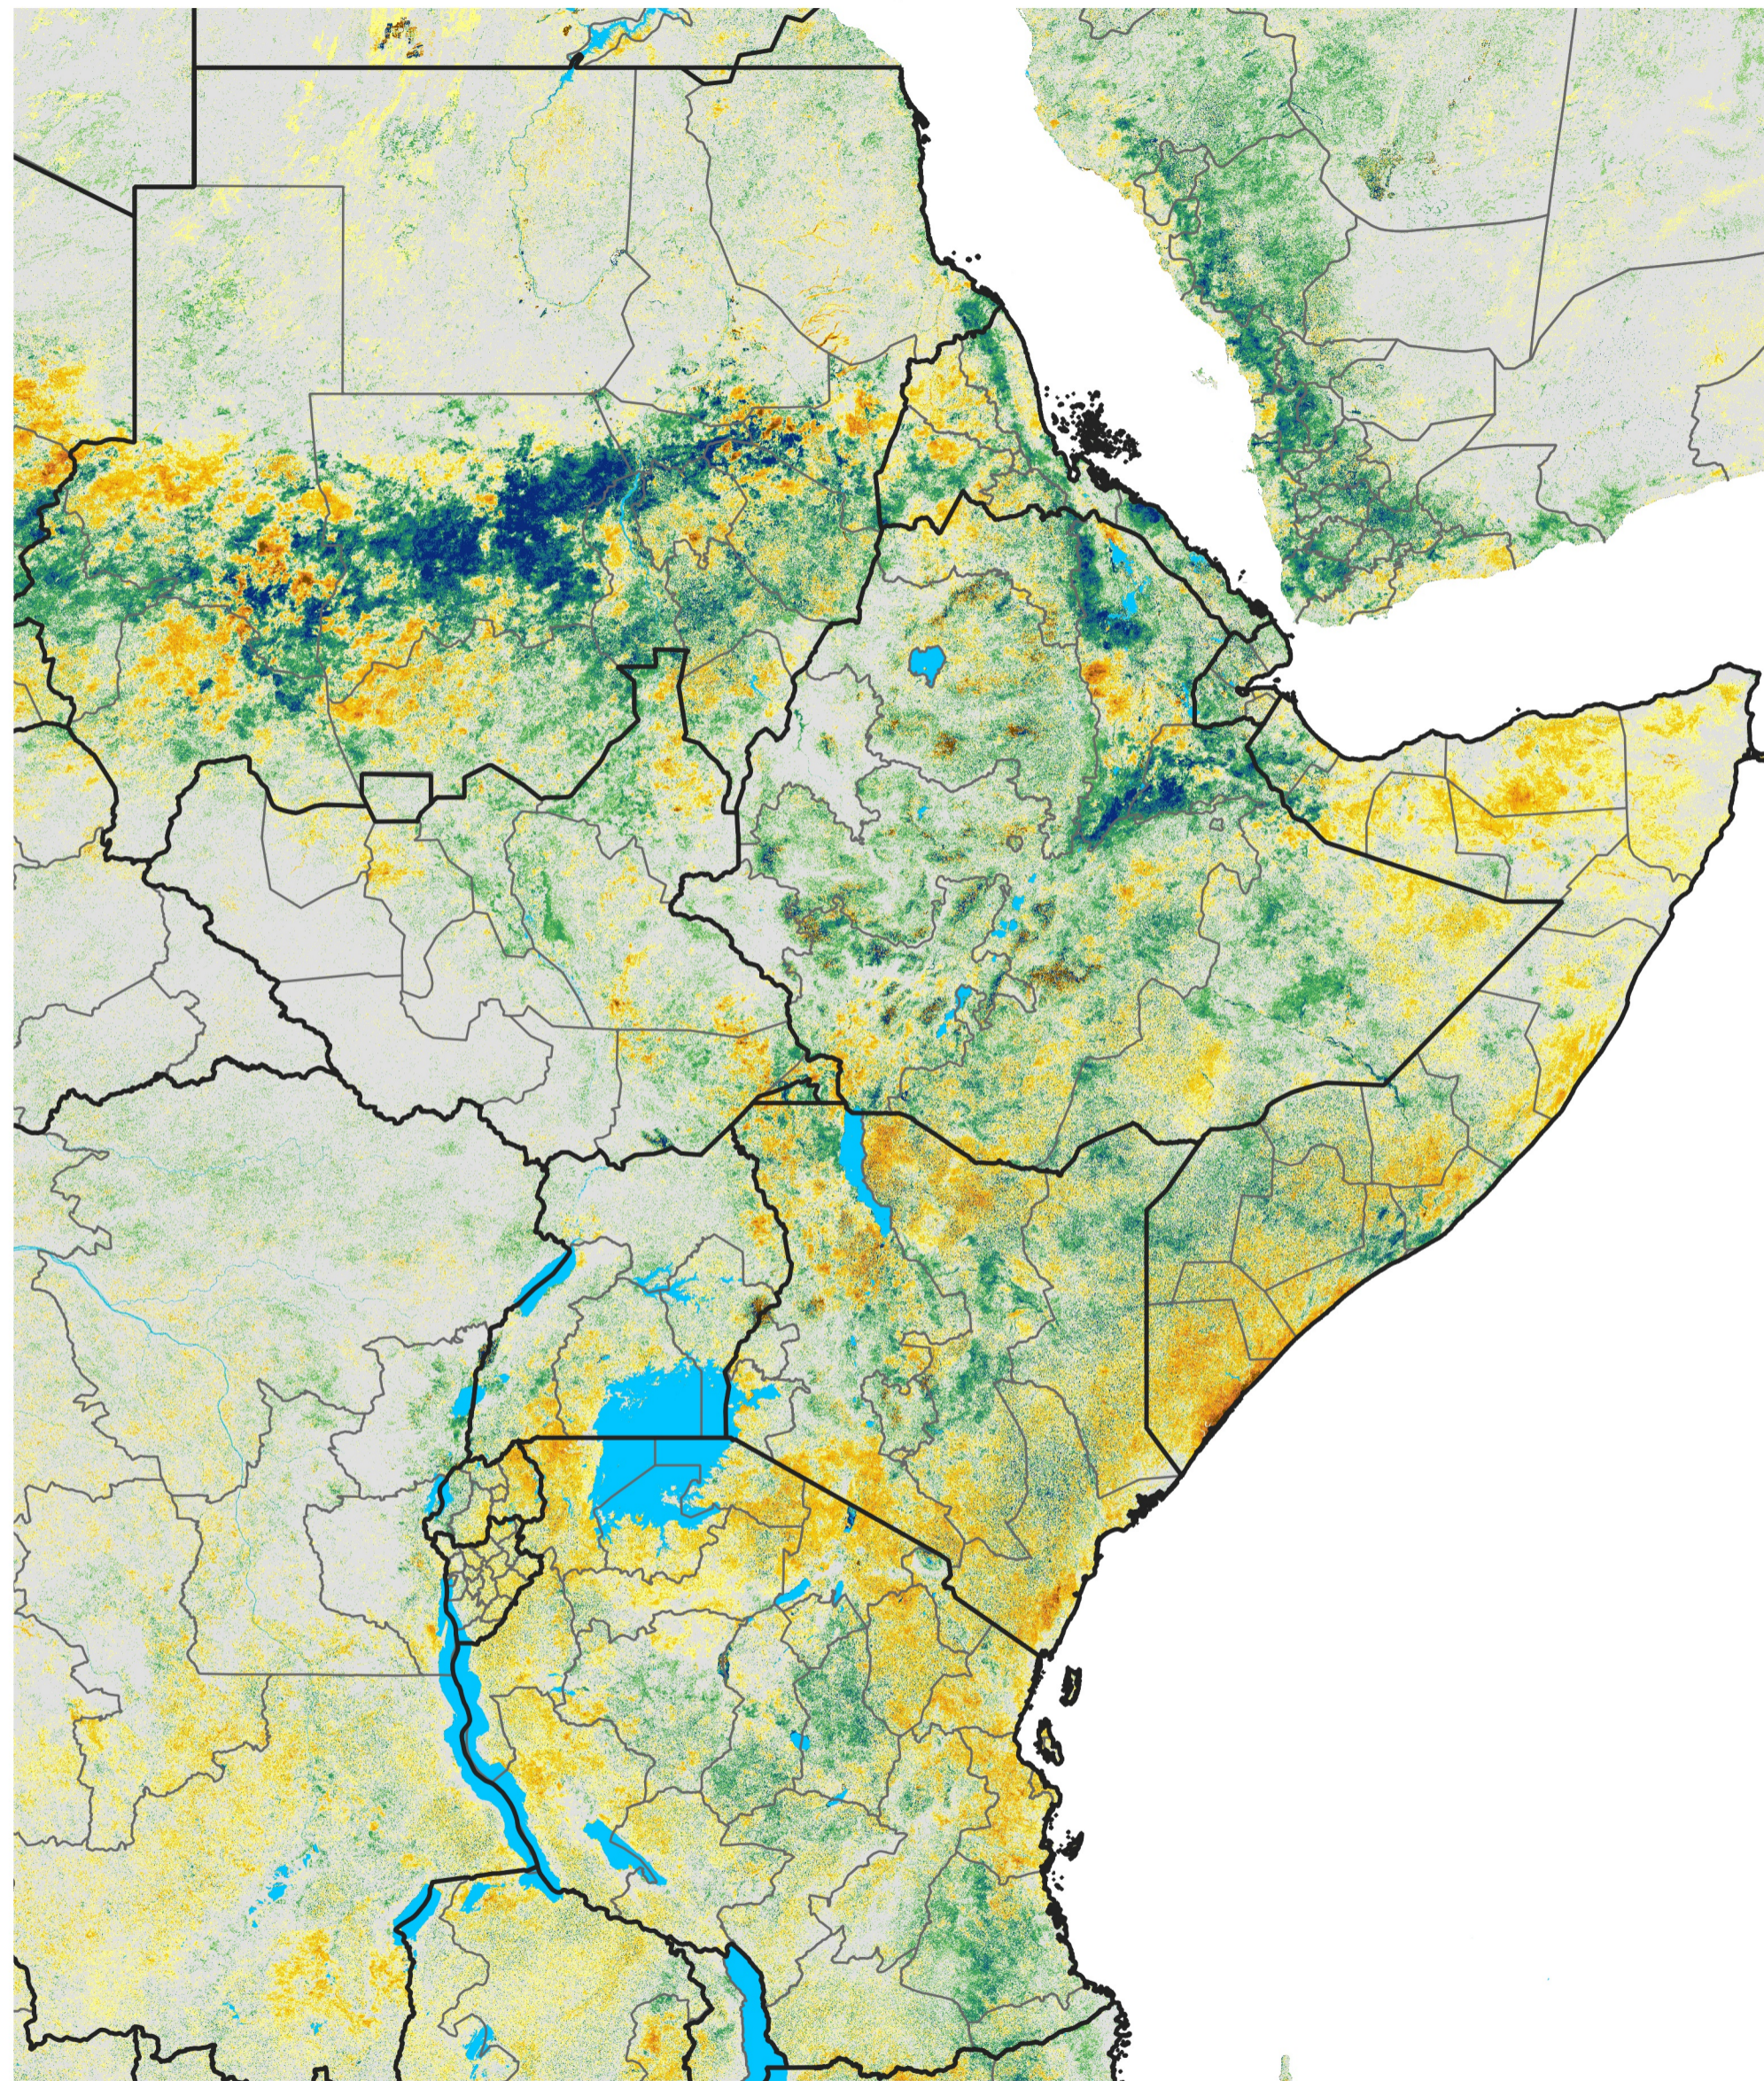

East Africa Percent of Mean NDVI

2016 / Mean (2012 - 2021)

Period 44 / Aug 01 - 10, 2016

Percent of Normal