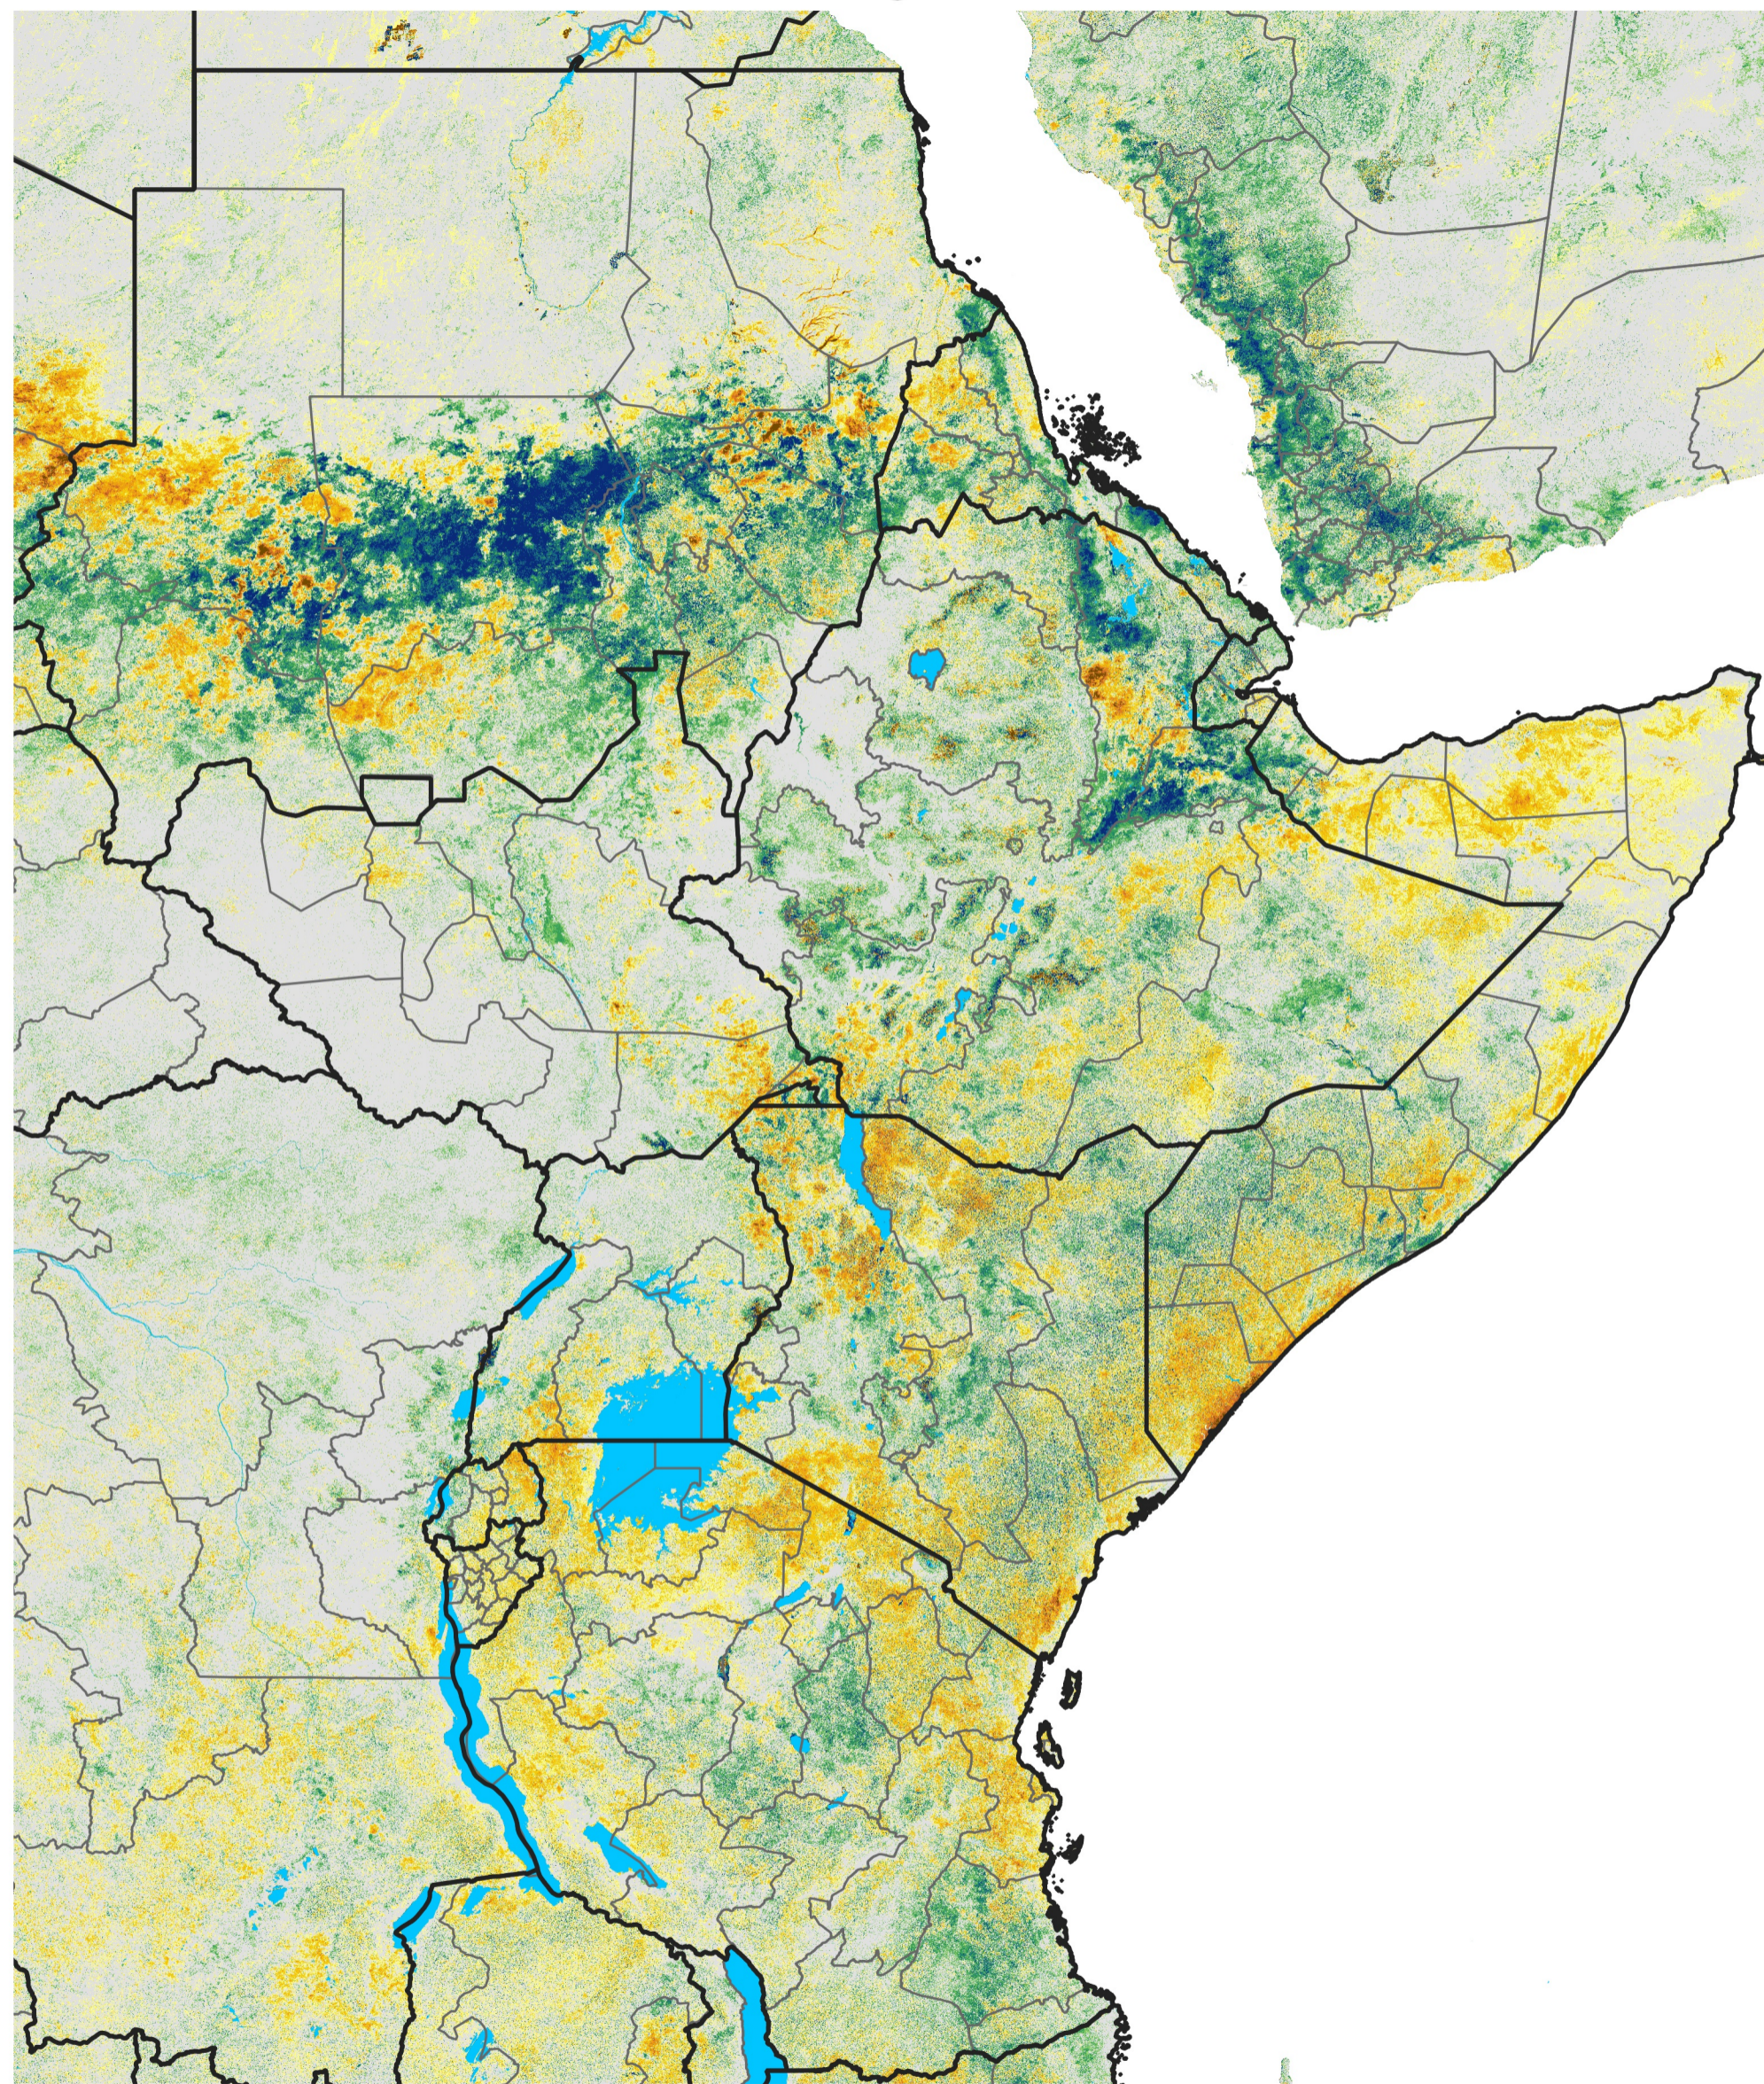

East Africa Percent of Mean NDVI

2016 / Mean (2012 - 2021)
Period 46 / Aug 11 - 20, 2016

Percent of Normal