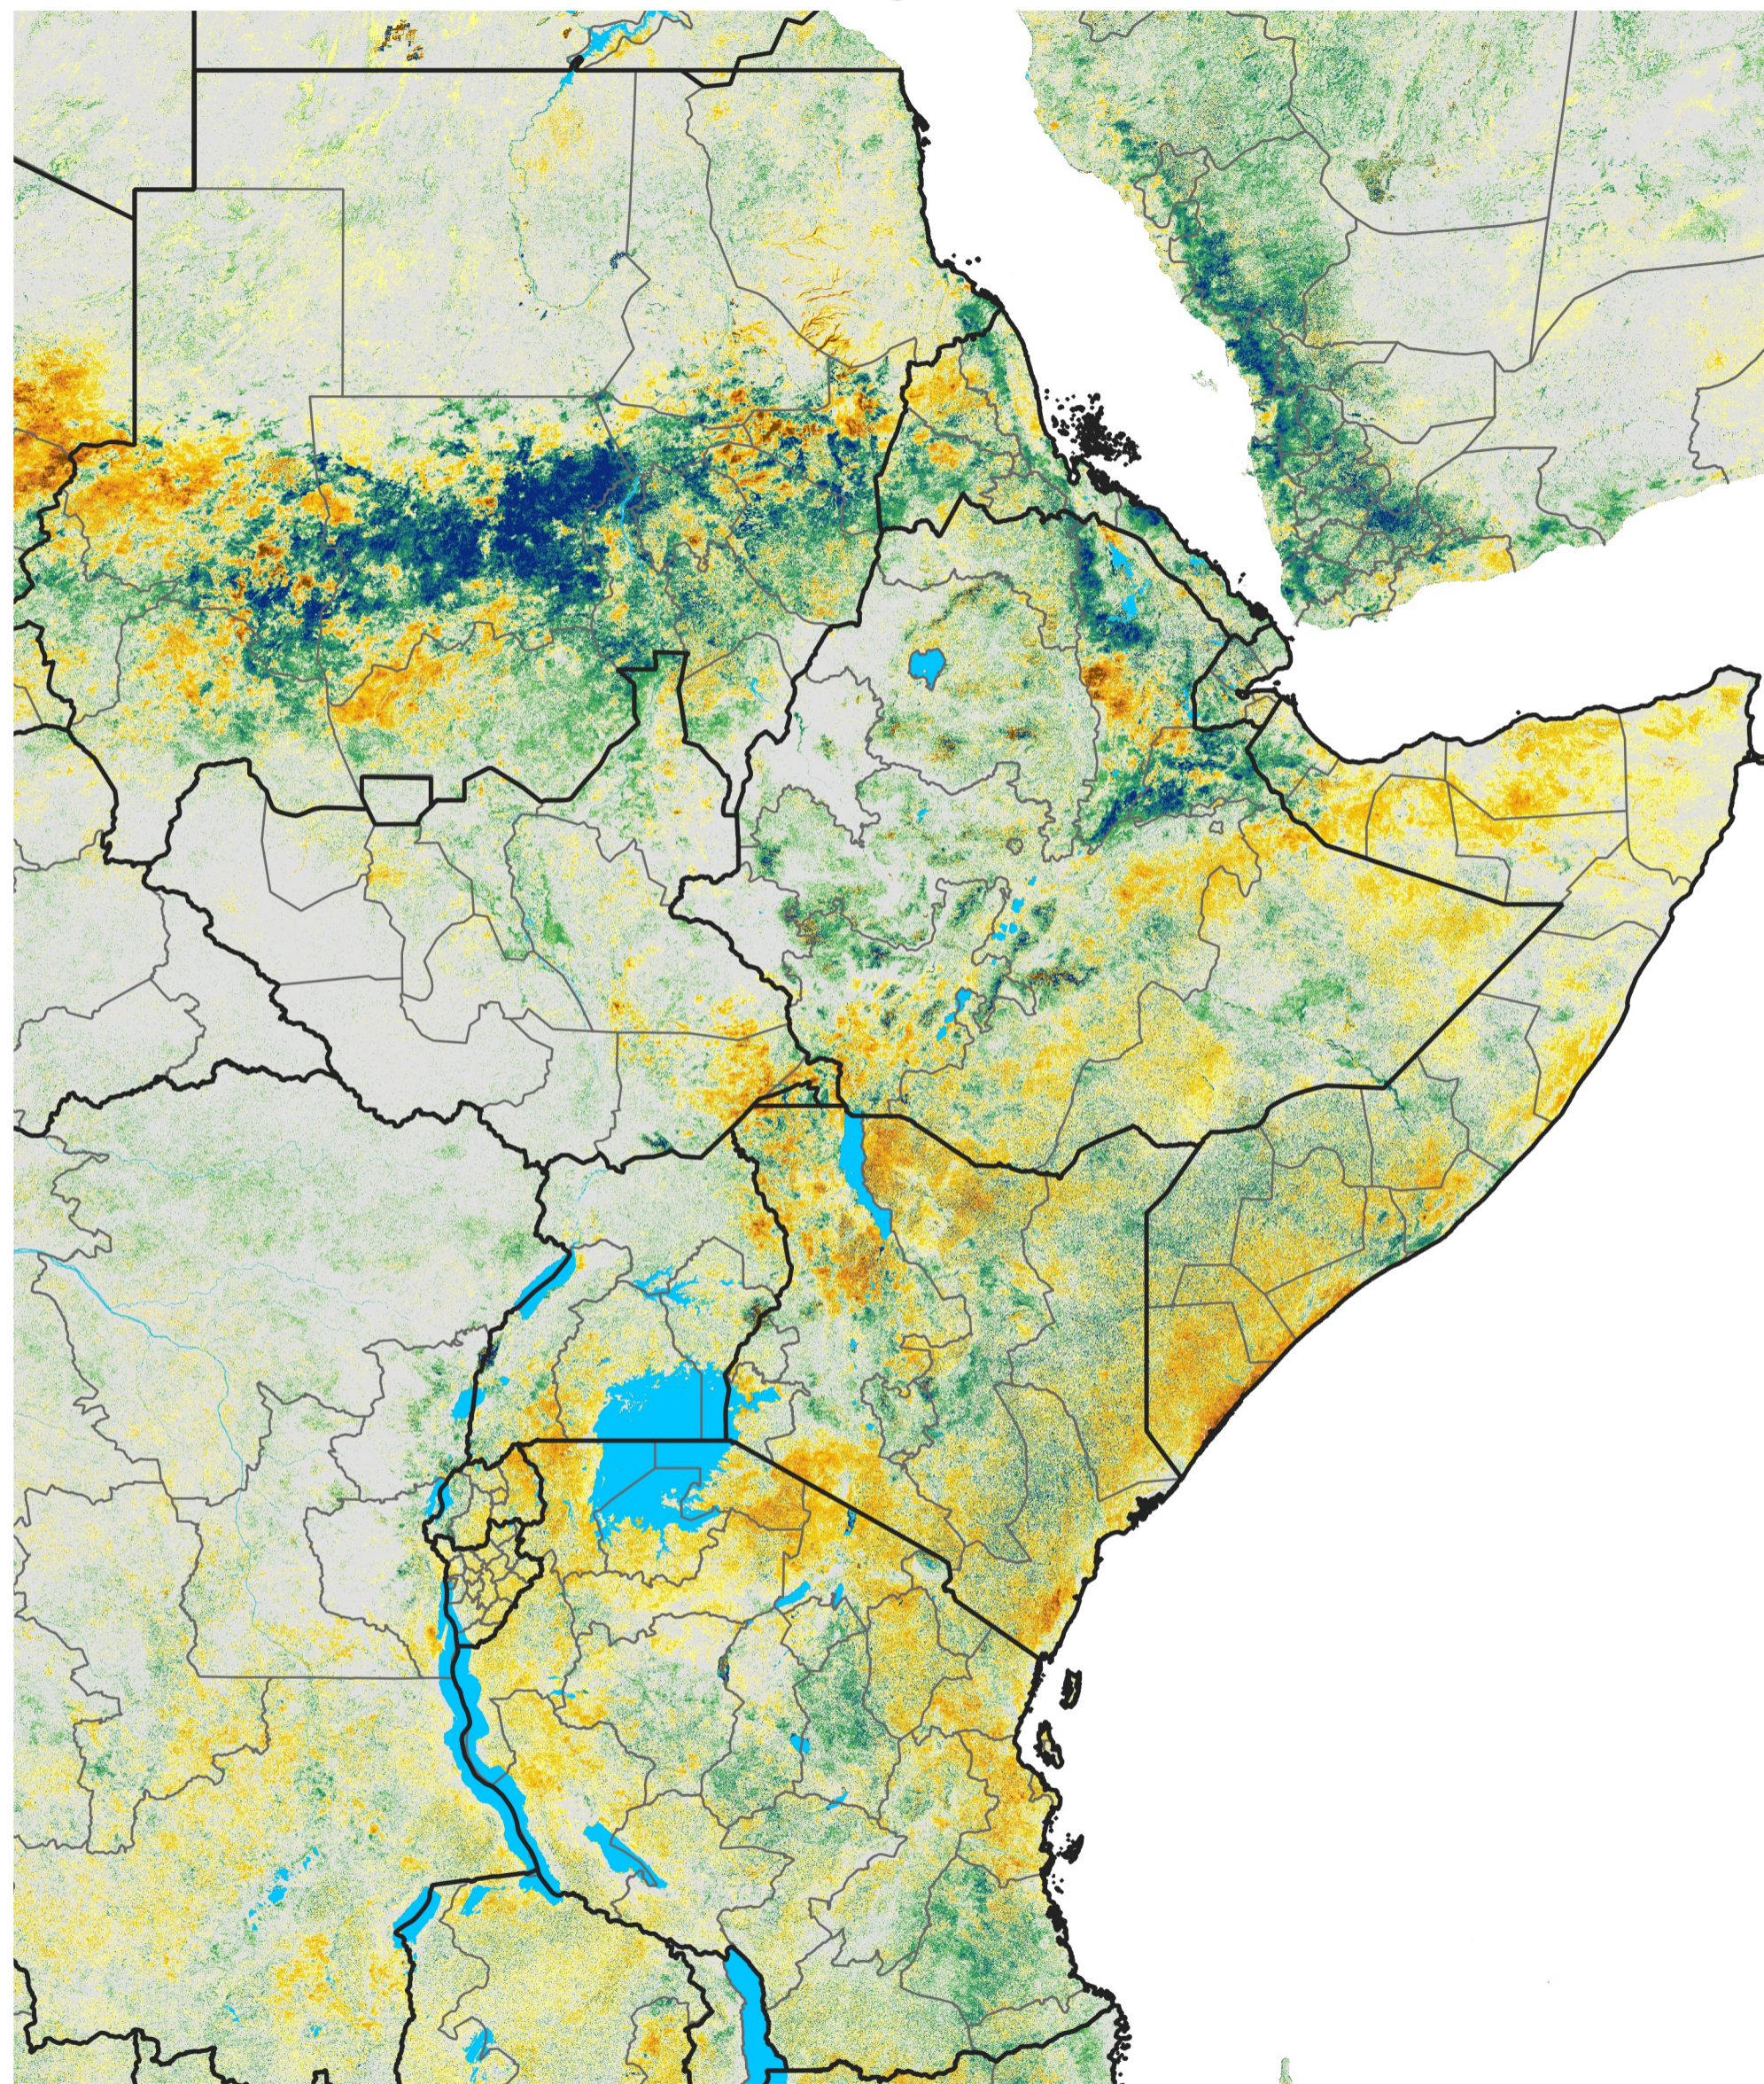

East Africa Percent of Mean NDVI

2016 / Mean (2012 - 2021)
Period 47 / Aug 16 - 25, 2016

Percent of Normal