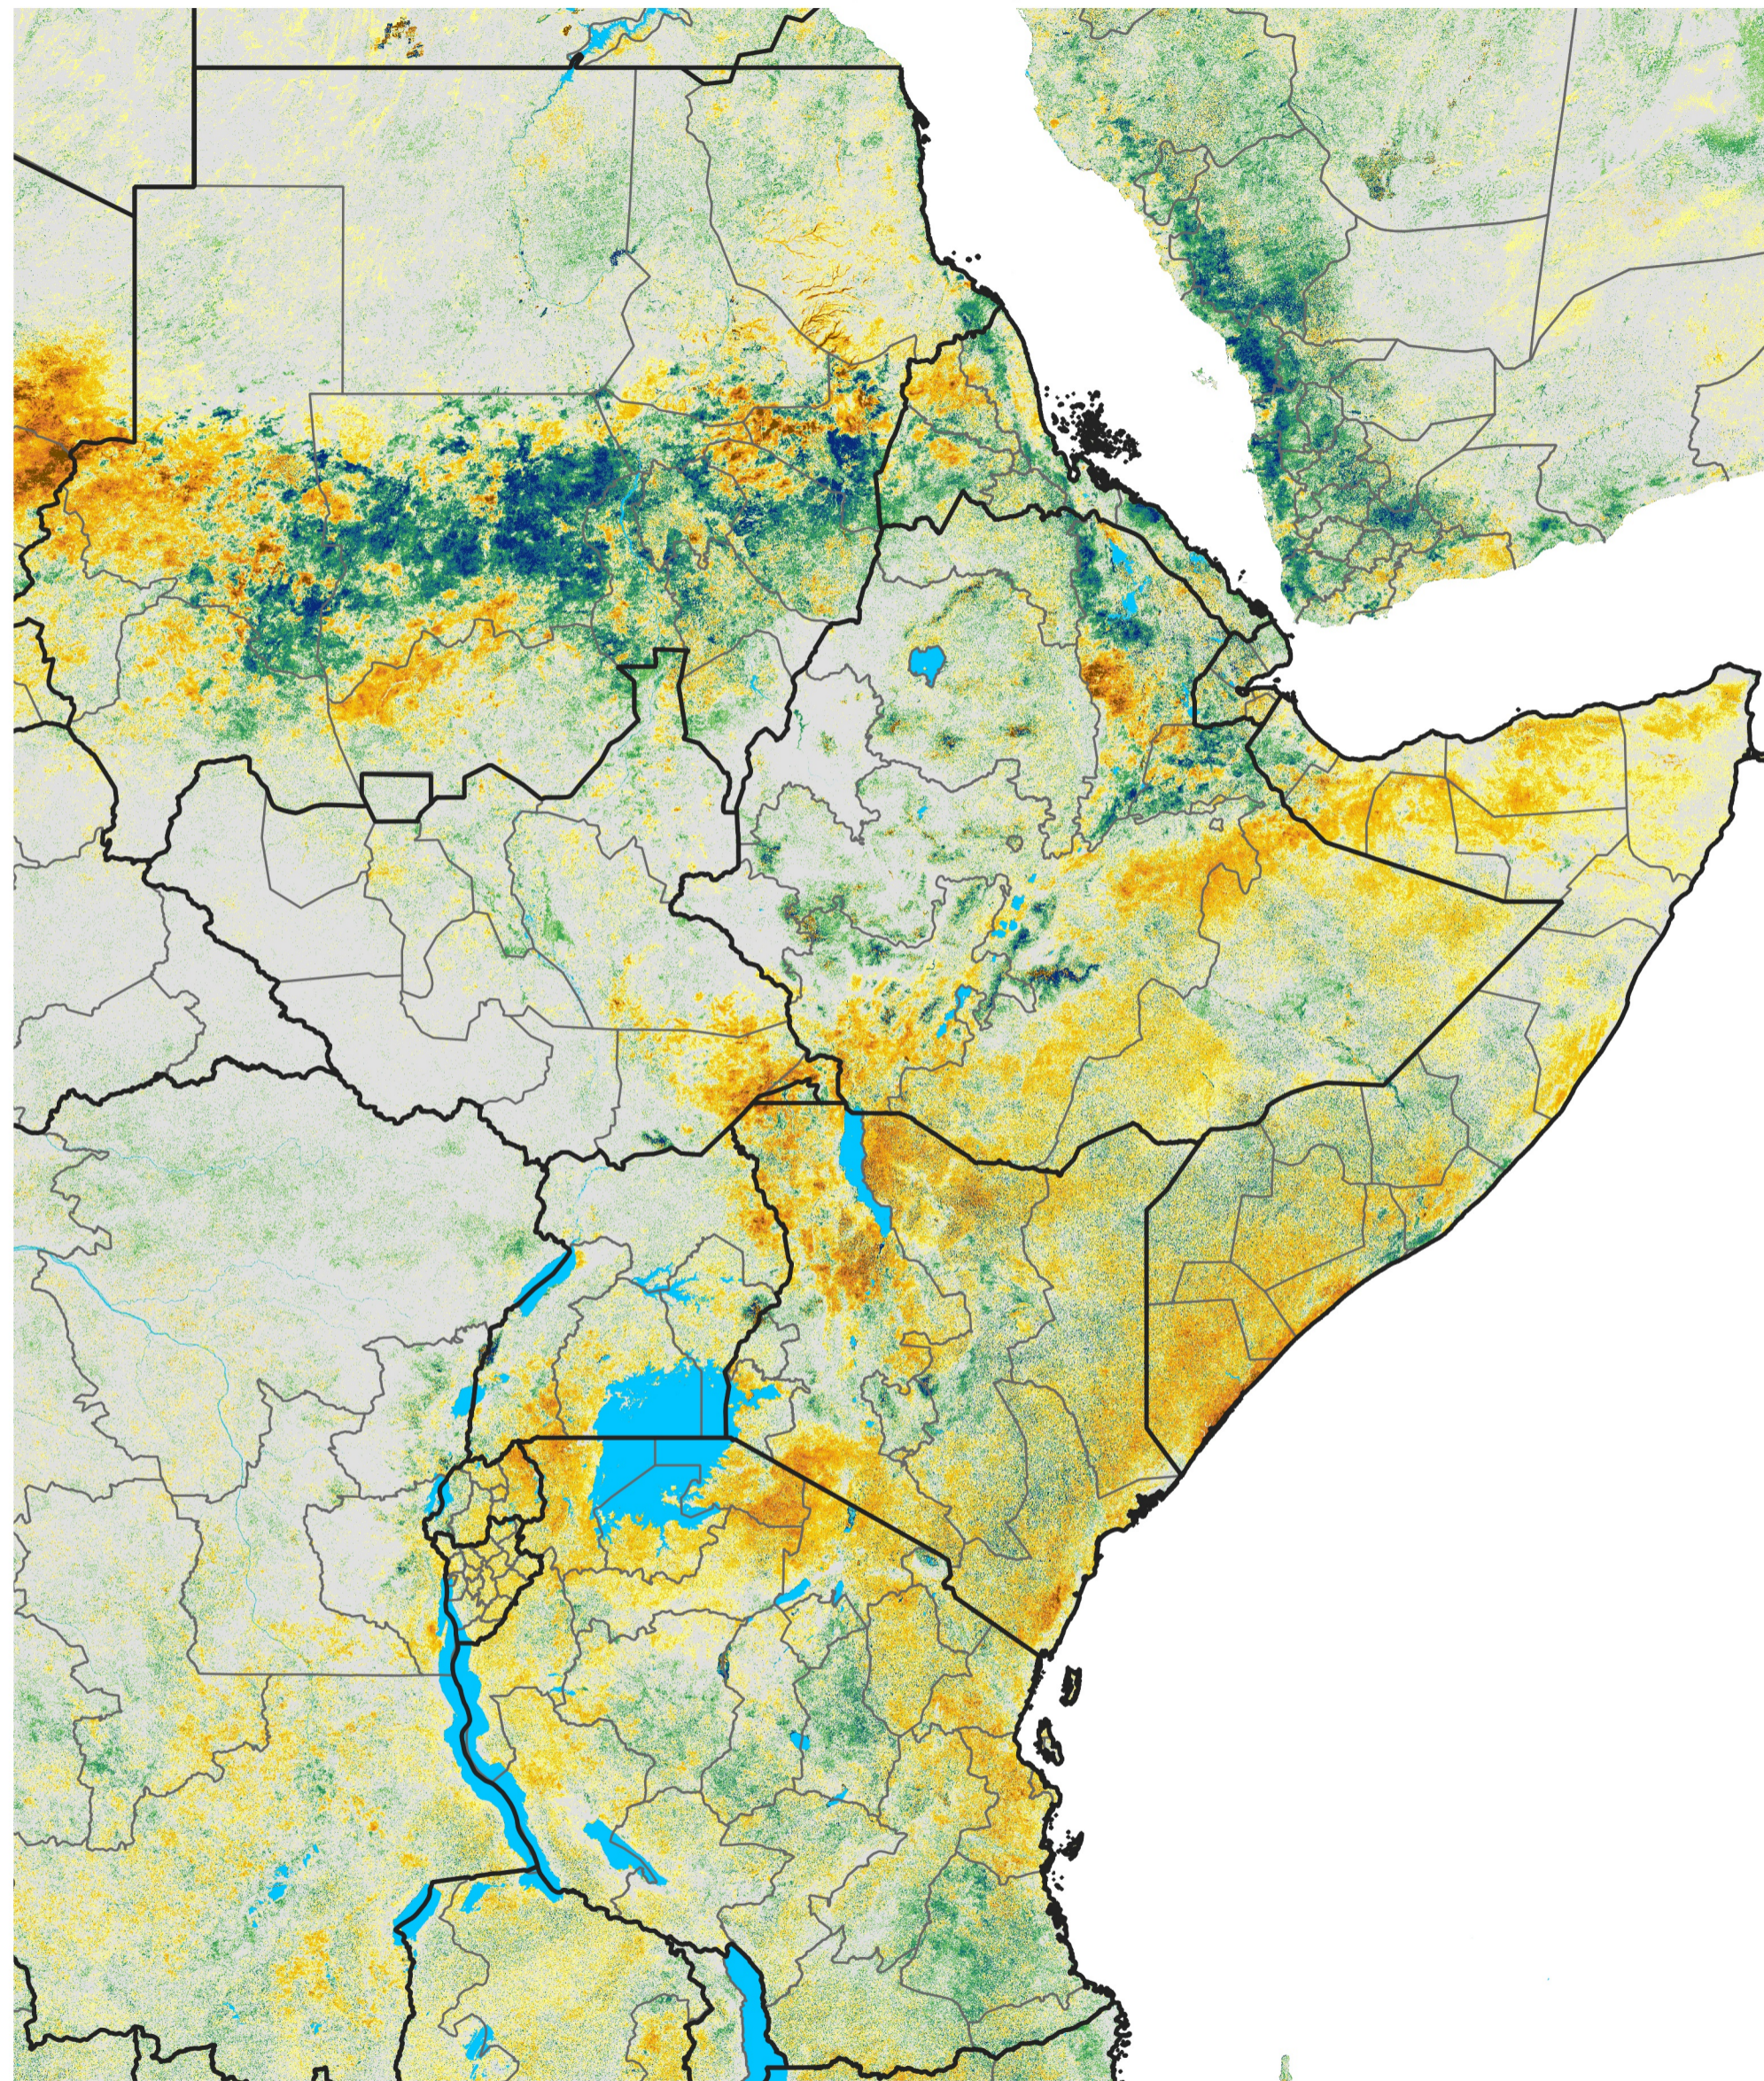

East Africa Percent of Mean NDVI

2016 / Mean (2012 - 2021)

Period 49 / Aug 26 - Sep 05, 2016

Percent of Normal