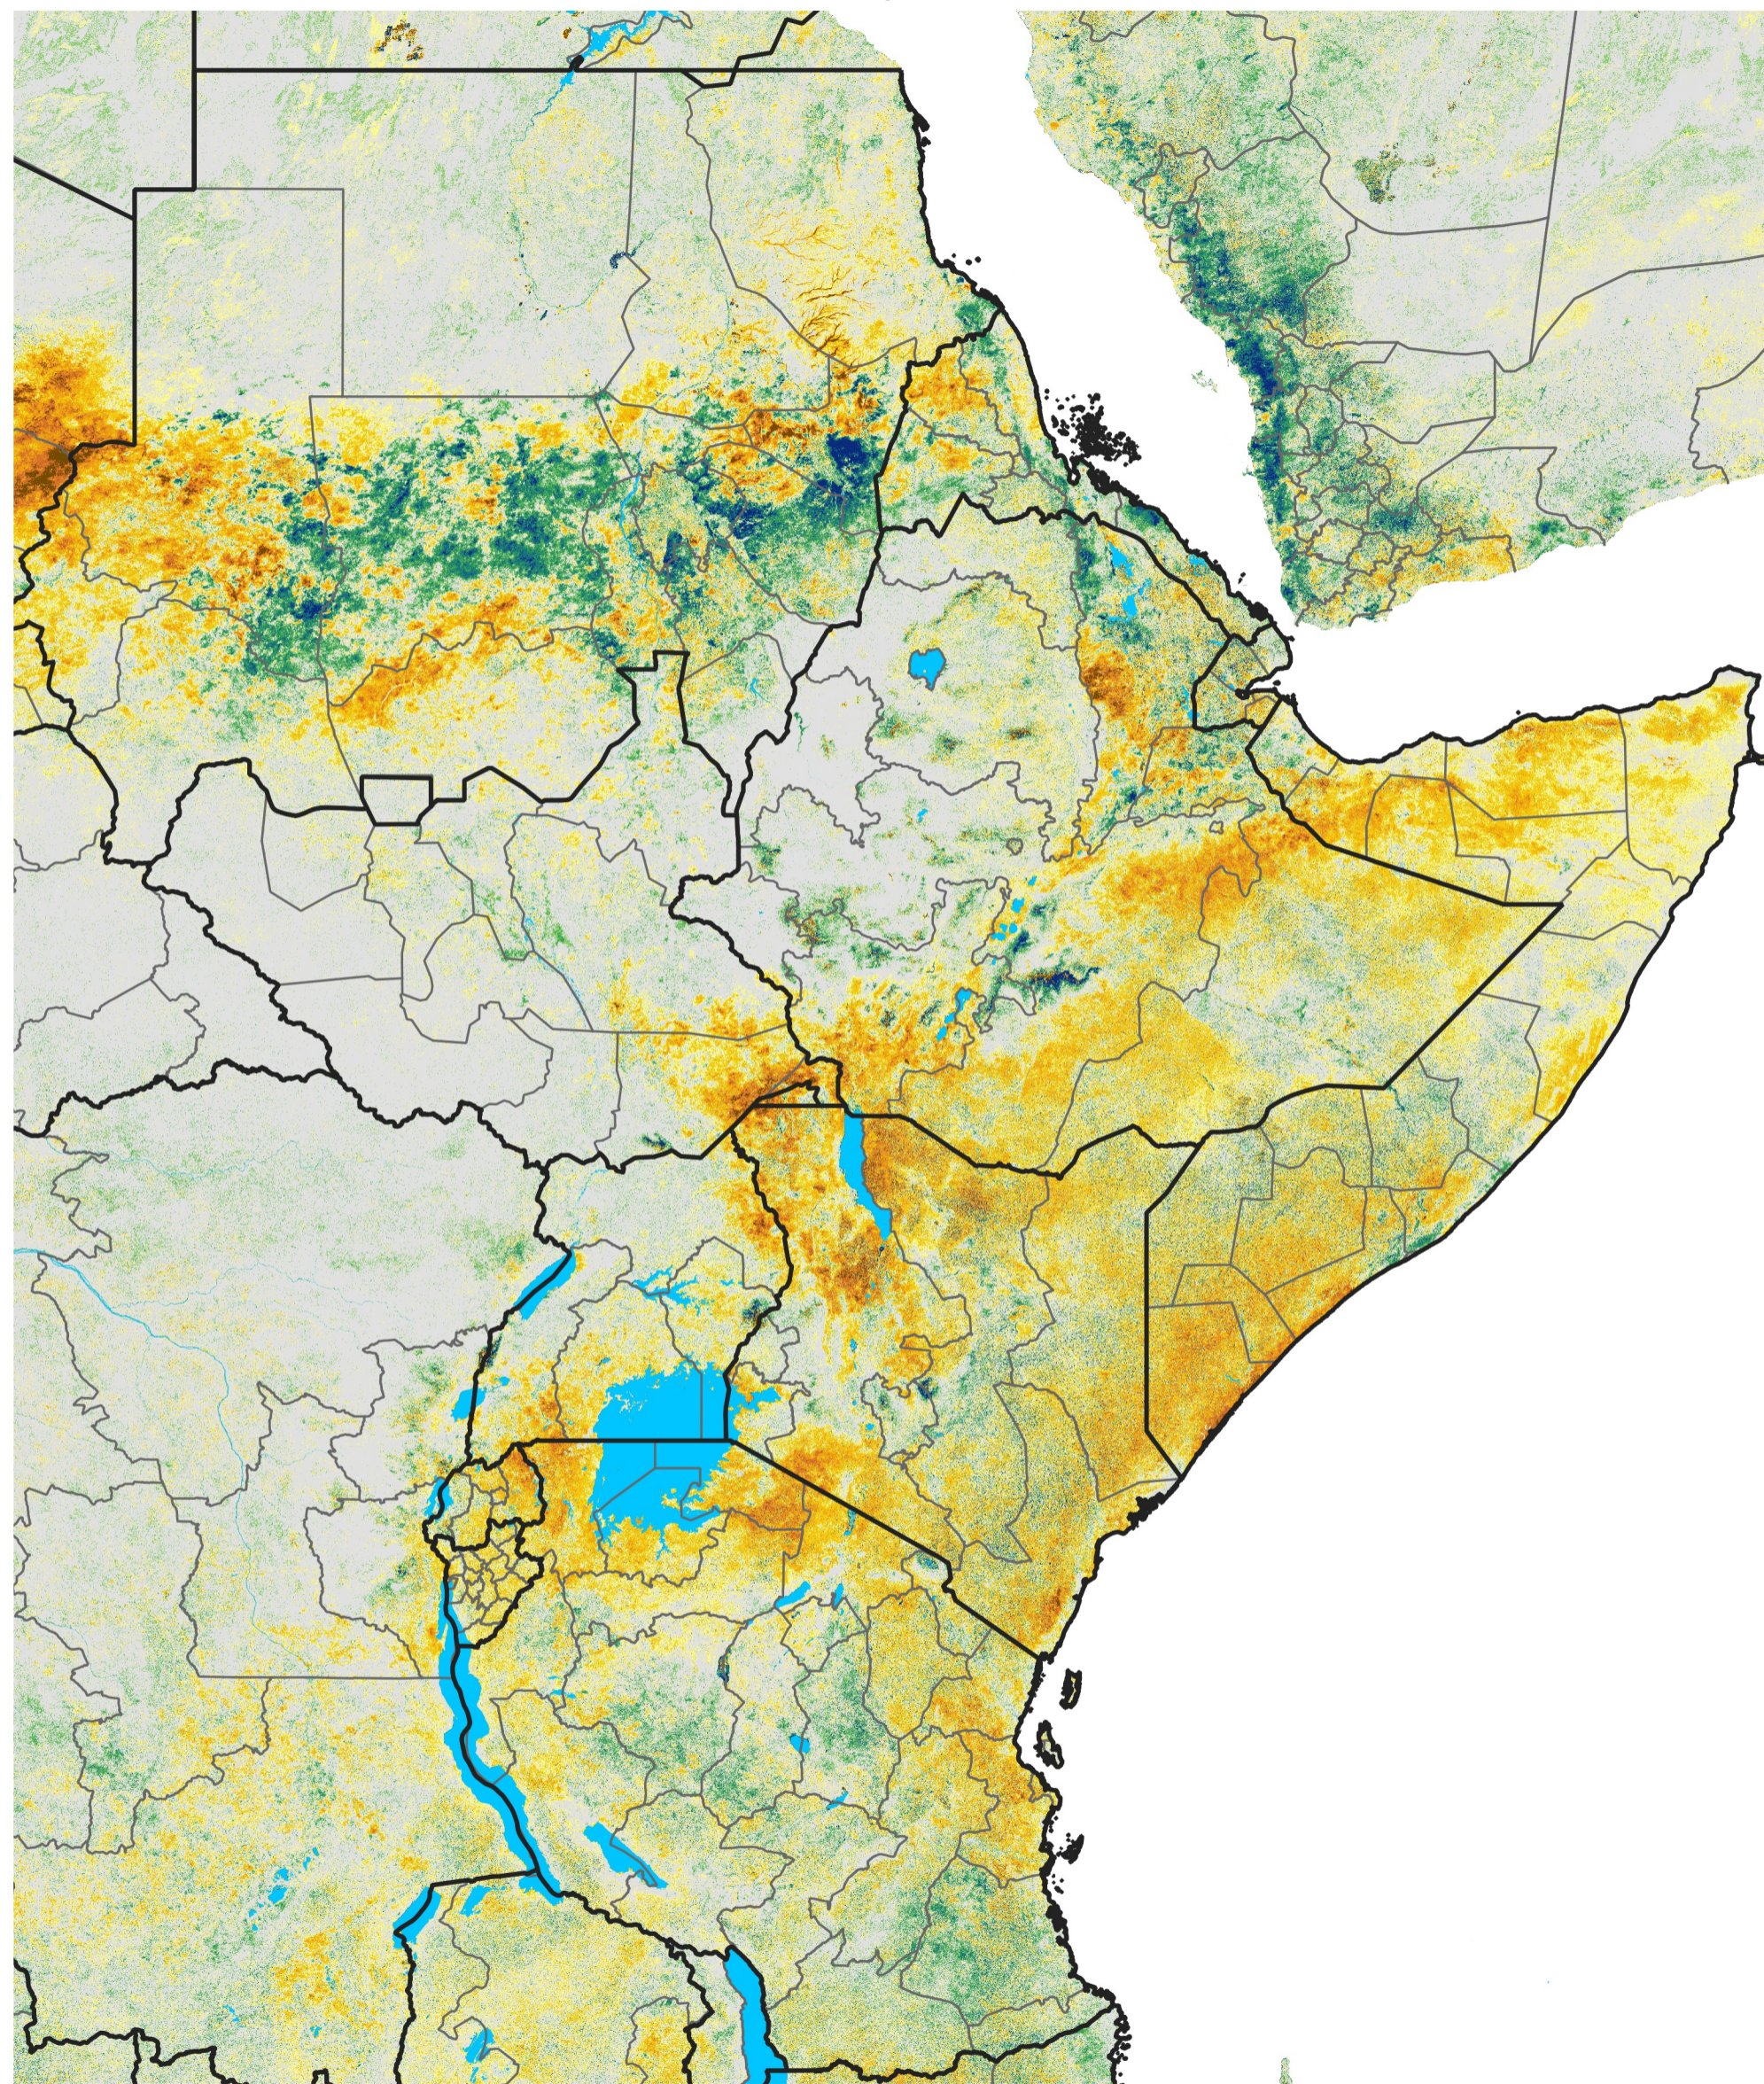

East Africa Percent of Mean NDVI

2016 / Mean (2012 - 2021)

Period 51 / Sep 06 - 15, 2016

Percent of Normal